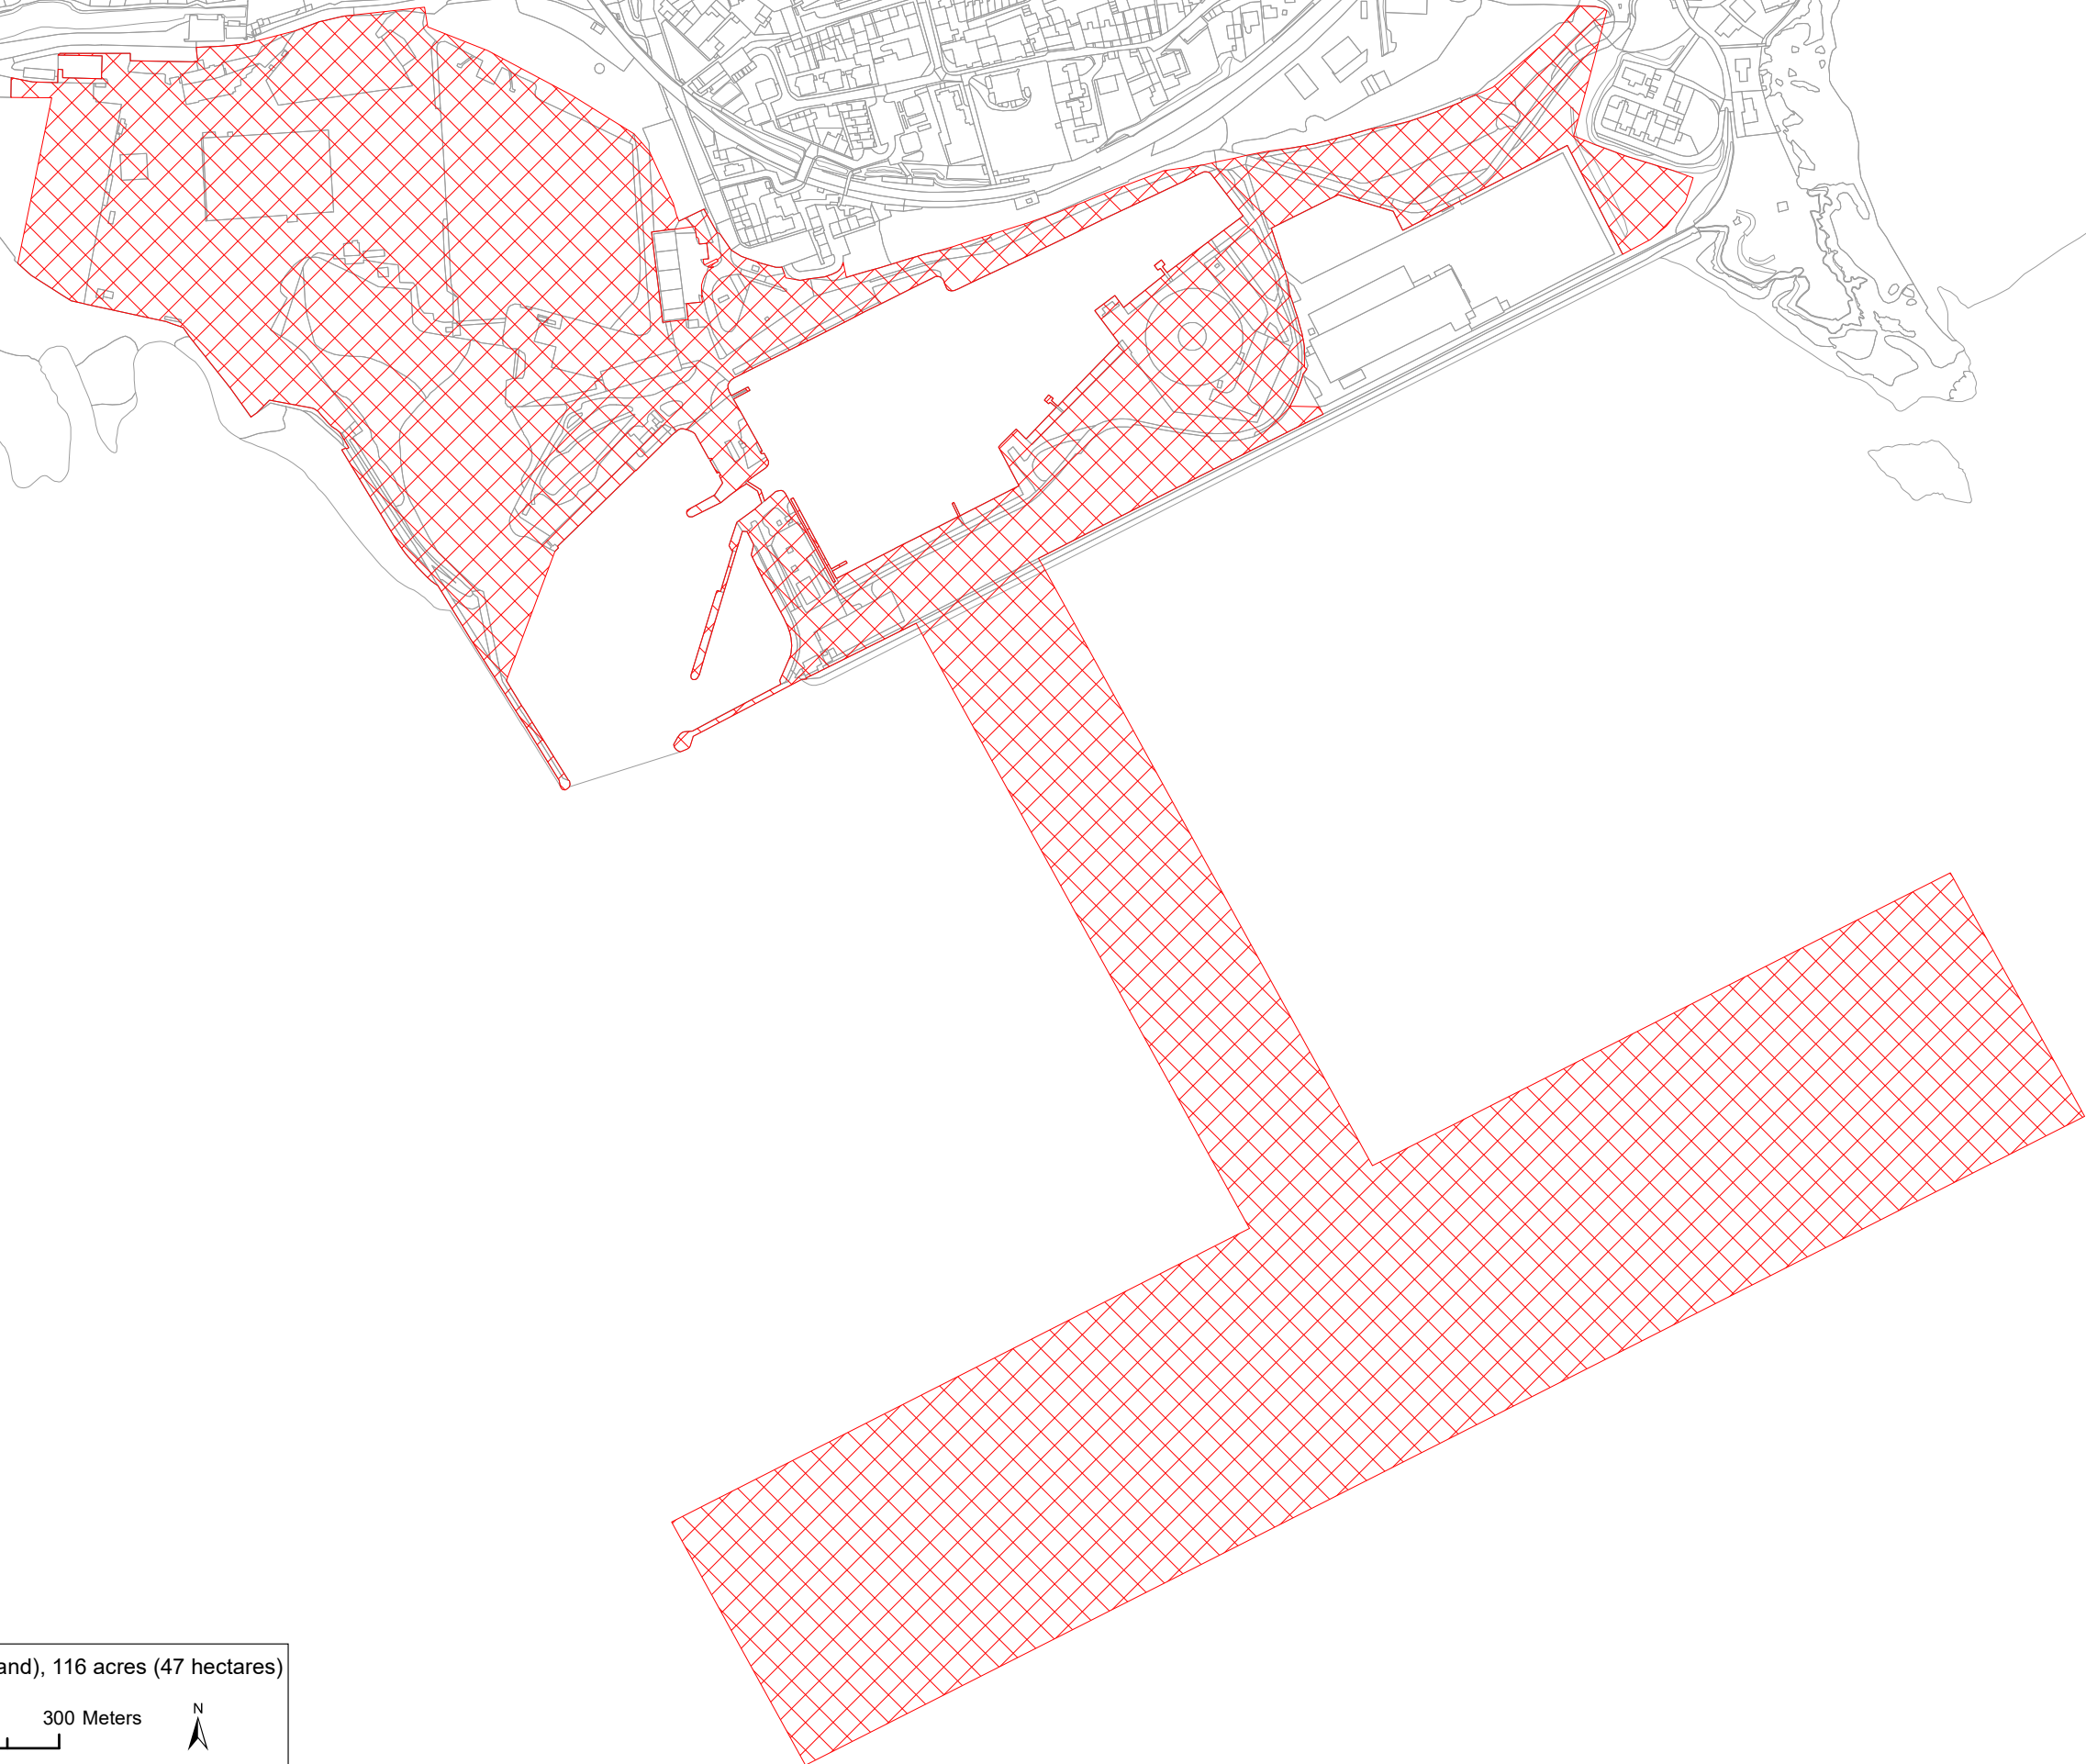

Mid Forth Tax Site (Burntisland)

 Mid Forth Tax Site (Burntisland), 116 acres (47 hectares)

Scale: 1:1,250 (@ 1.66m x 1.17m) Date: 18.4.2024 (ArcMap 10.8.2)

© Crown copyright and database rights 2024 OS 000851917