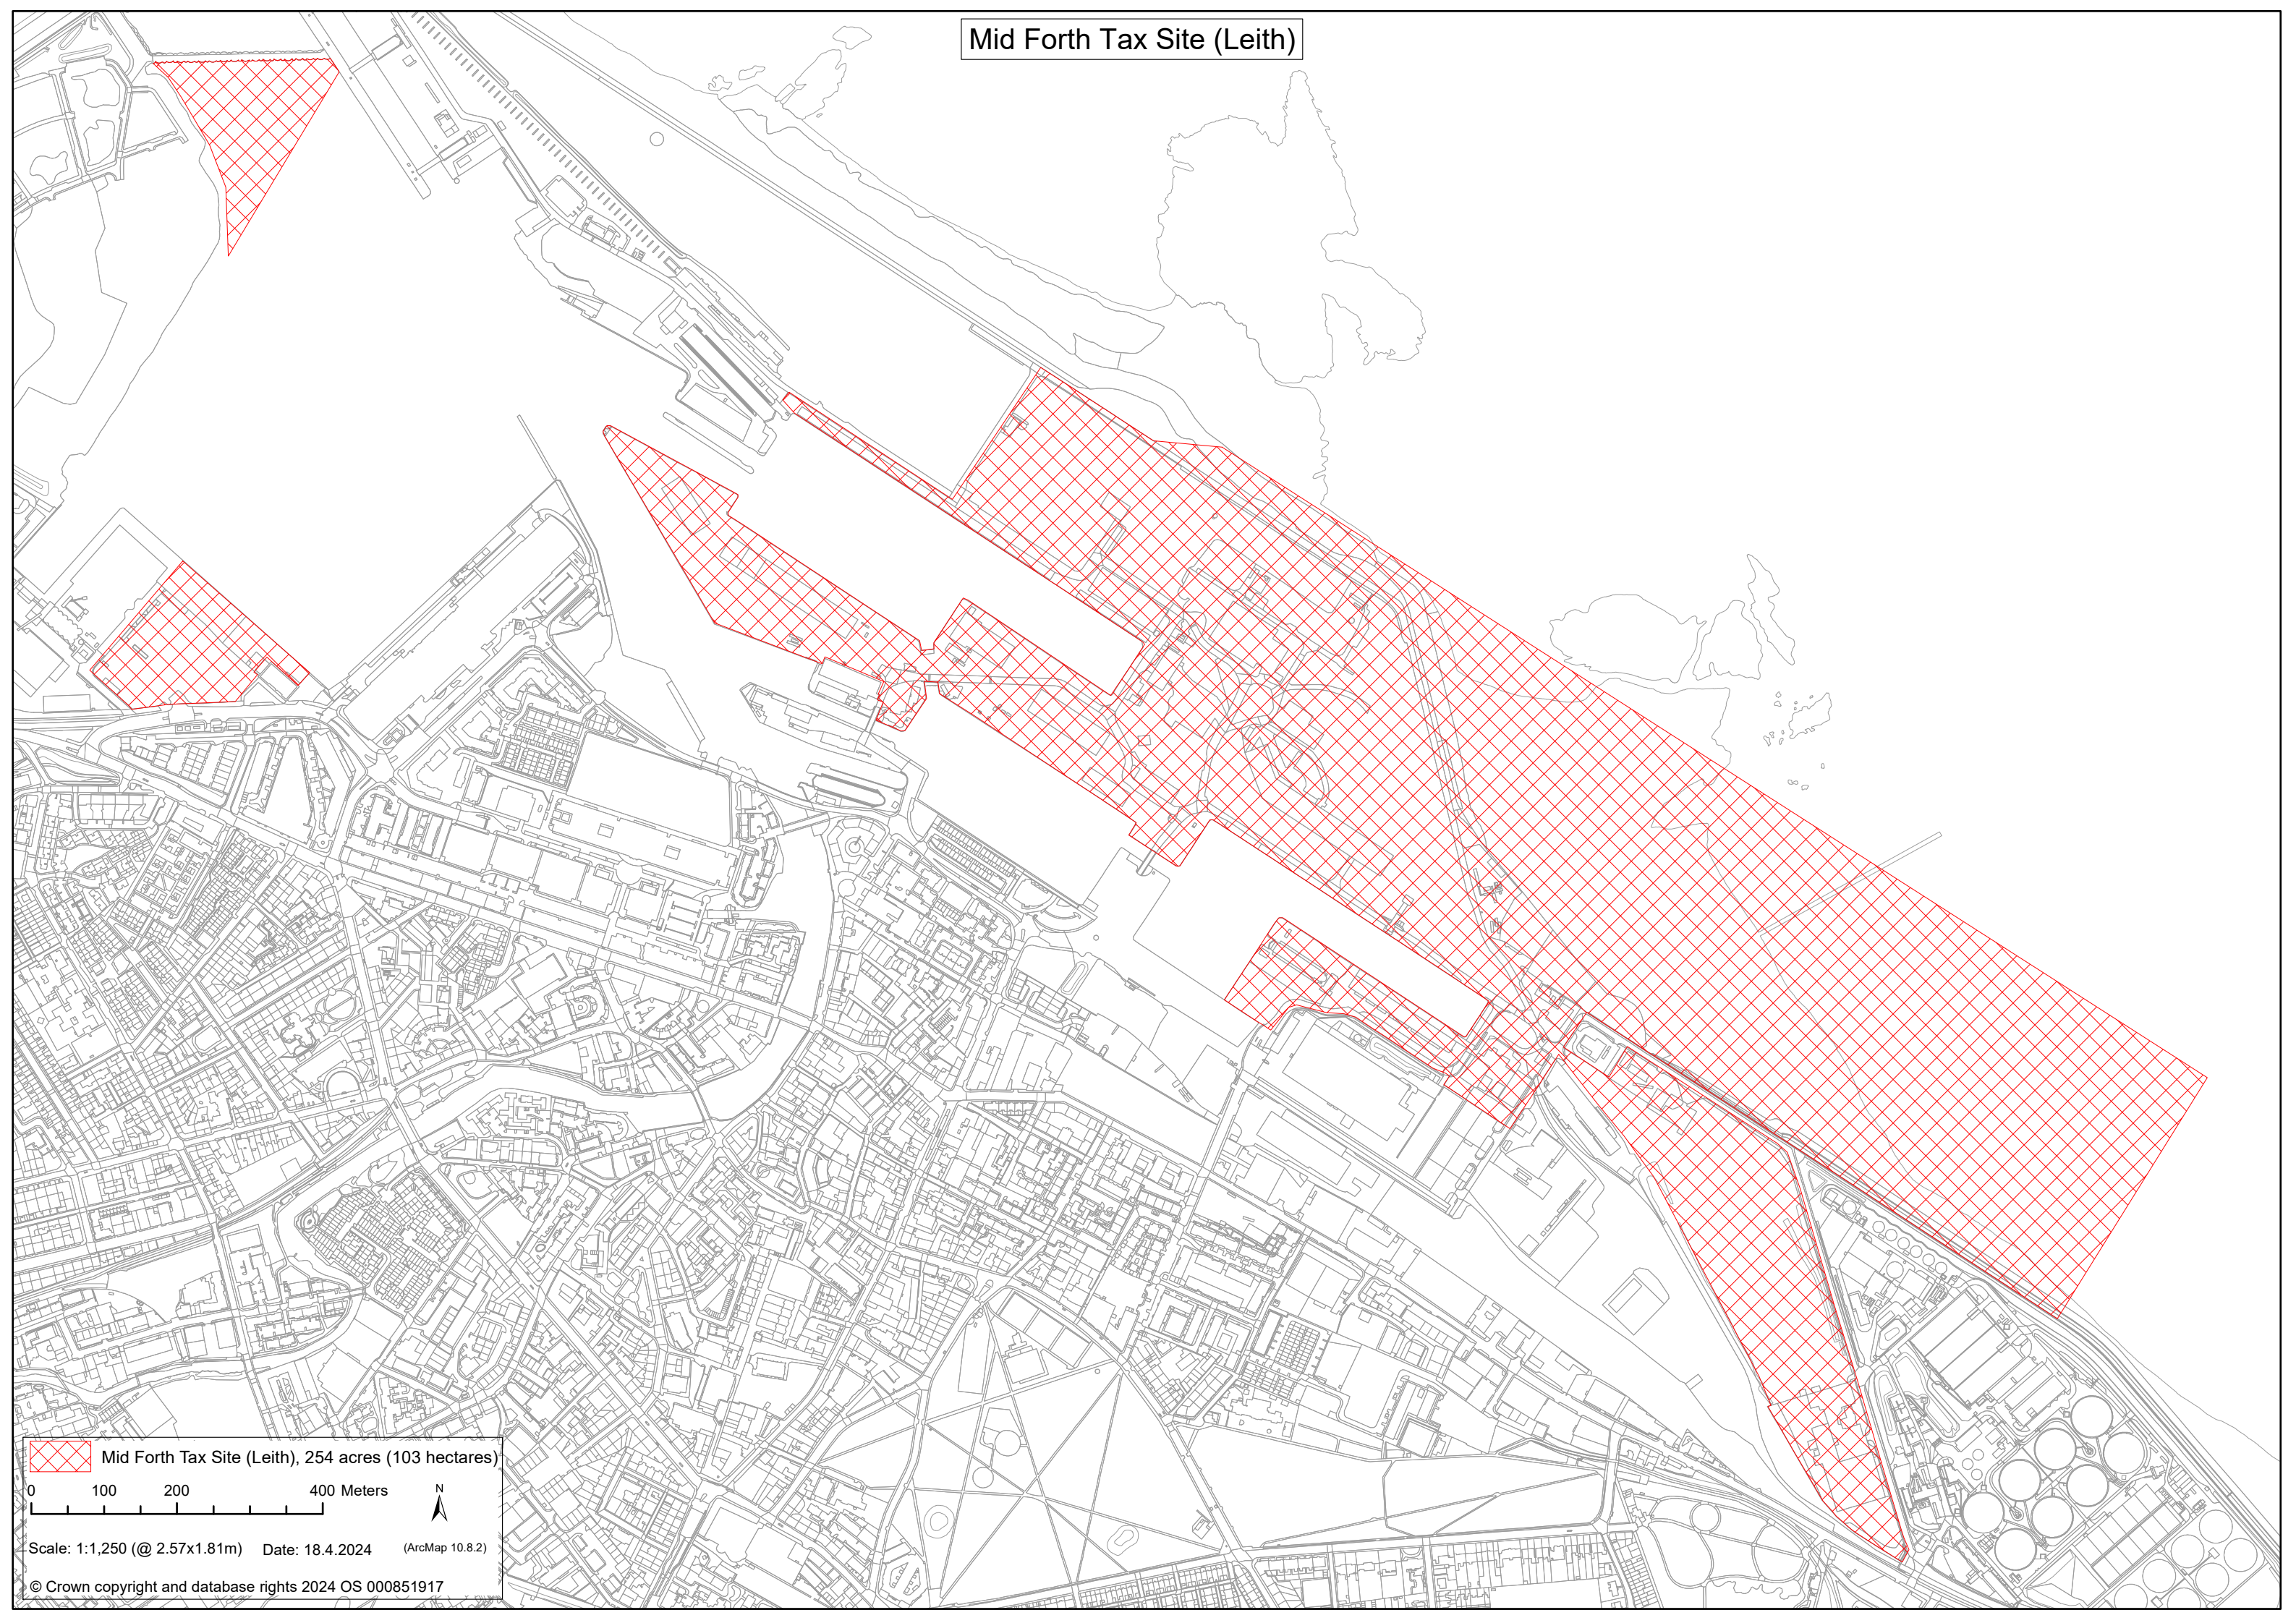

Mid Forth Tax Site (Leith)

 Mid Forth Tax Site (Leith), 254 acres (103 hectares)

0 100 200 400 Meters 

Scale: 1:1,250 (@ 2.57x1.81m) Date: 18.4.2024 (ArcMap 10.8.2)

© Crown copyright and database rights 2024 OS 000851917