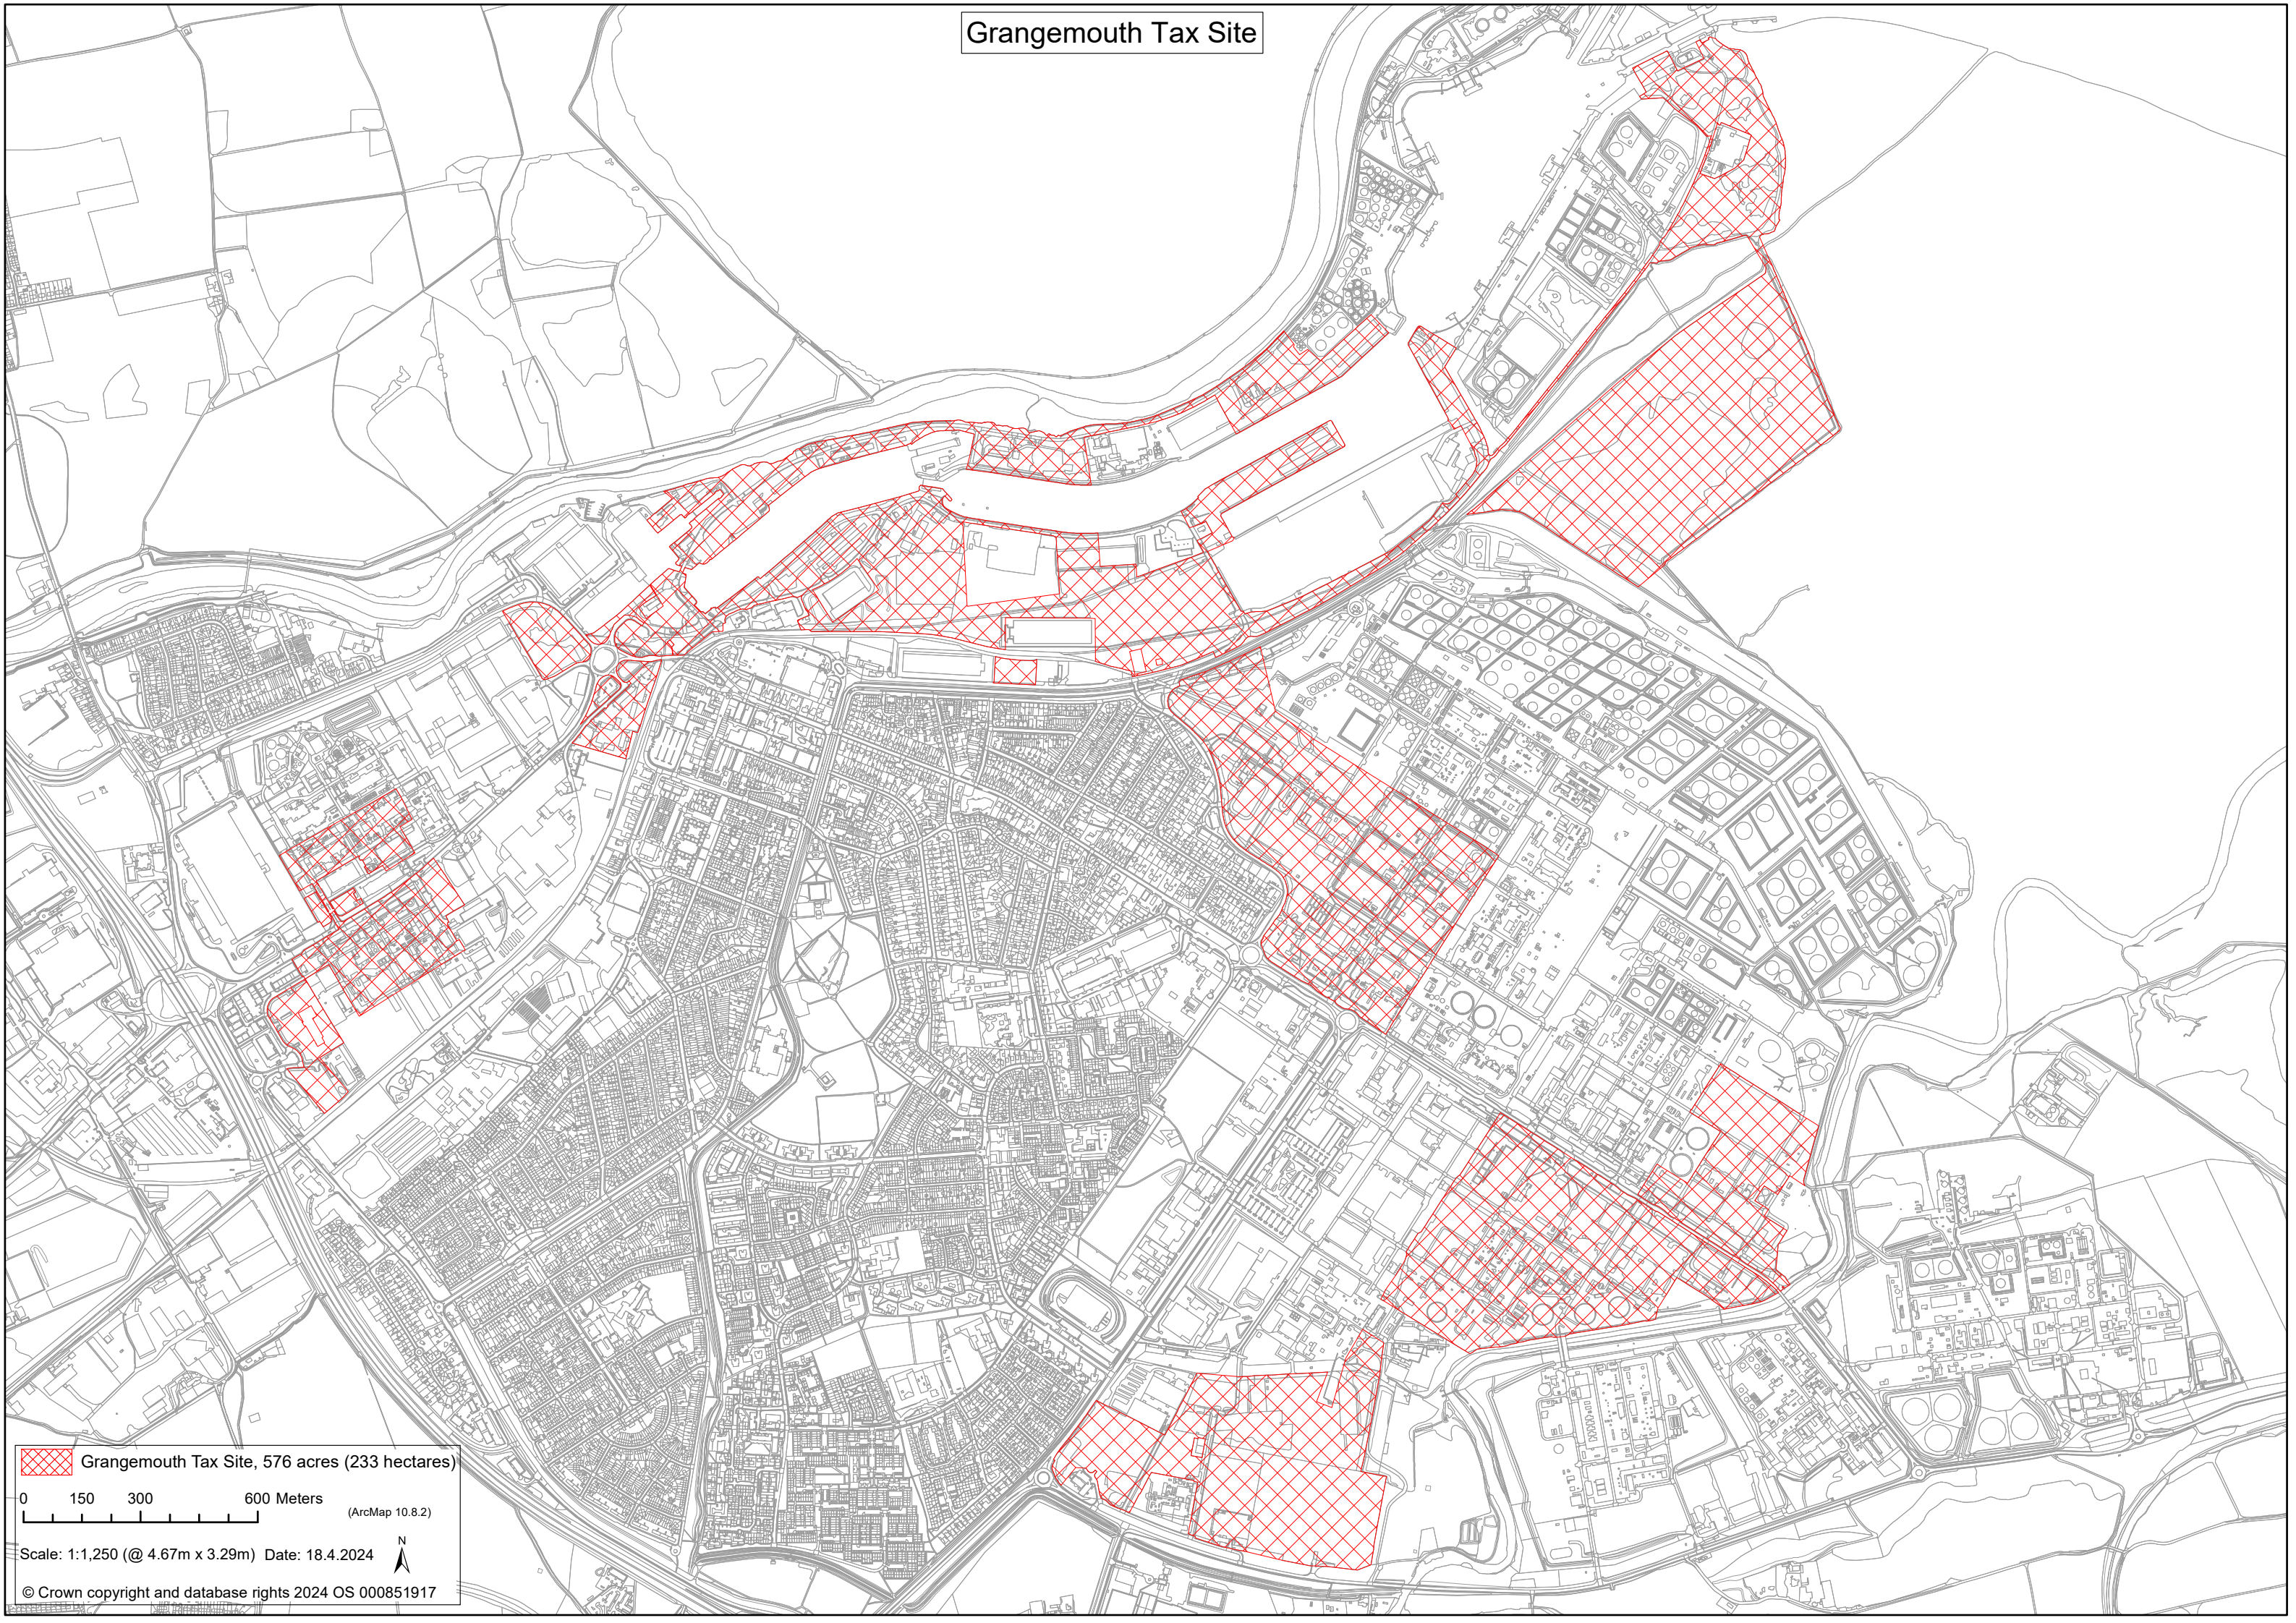

Grangemouth Tax Site

 Grangemouth Tax Site, 576 acres (233 hectares)

0 150 300 600 Meters (ArcMap 10.8.2)

Scale: 1:1,250 (@ 4.67m x 3.29m) Date: 18.4.2024

© Crown copyright and database rights 2024 OS 000851917