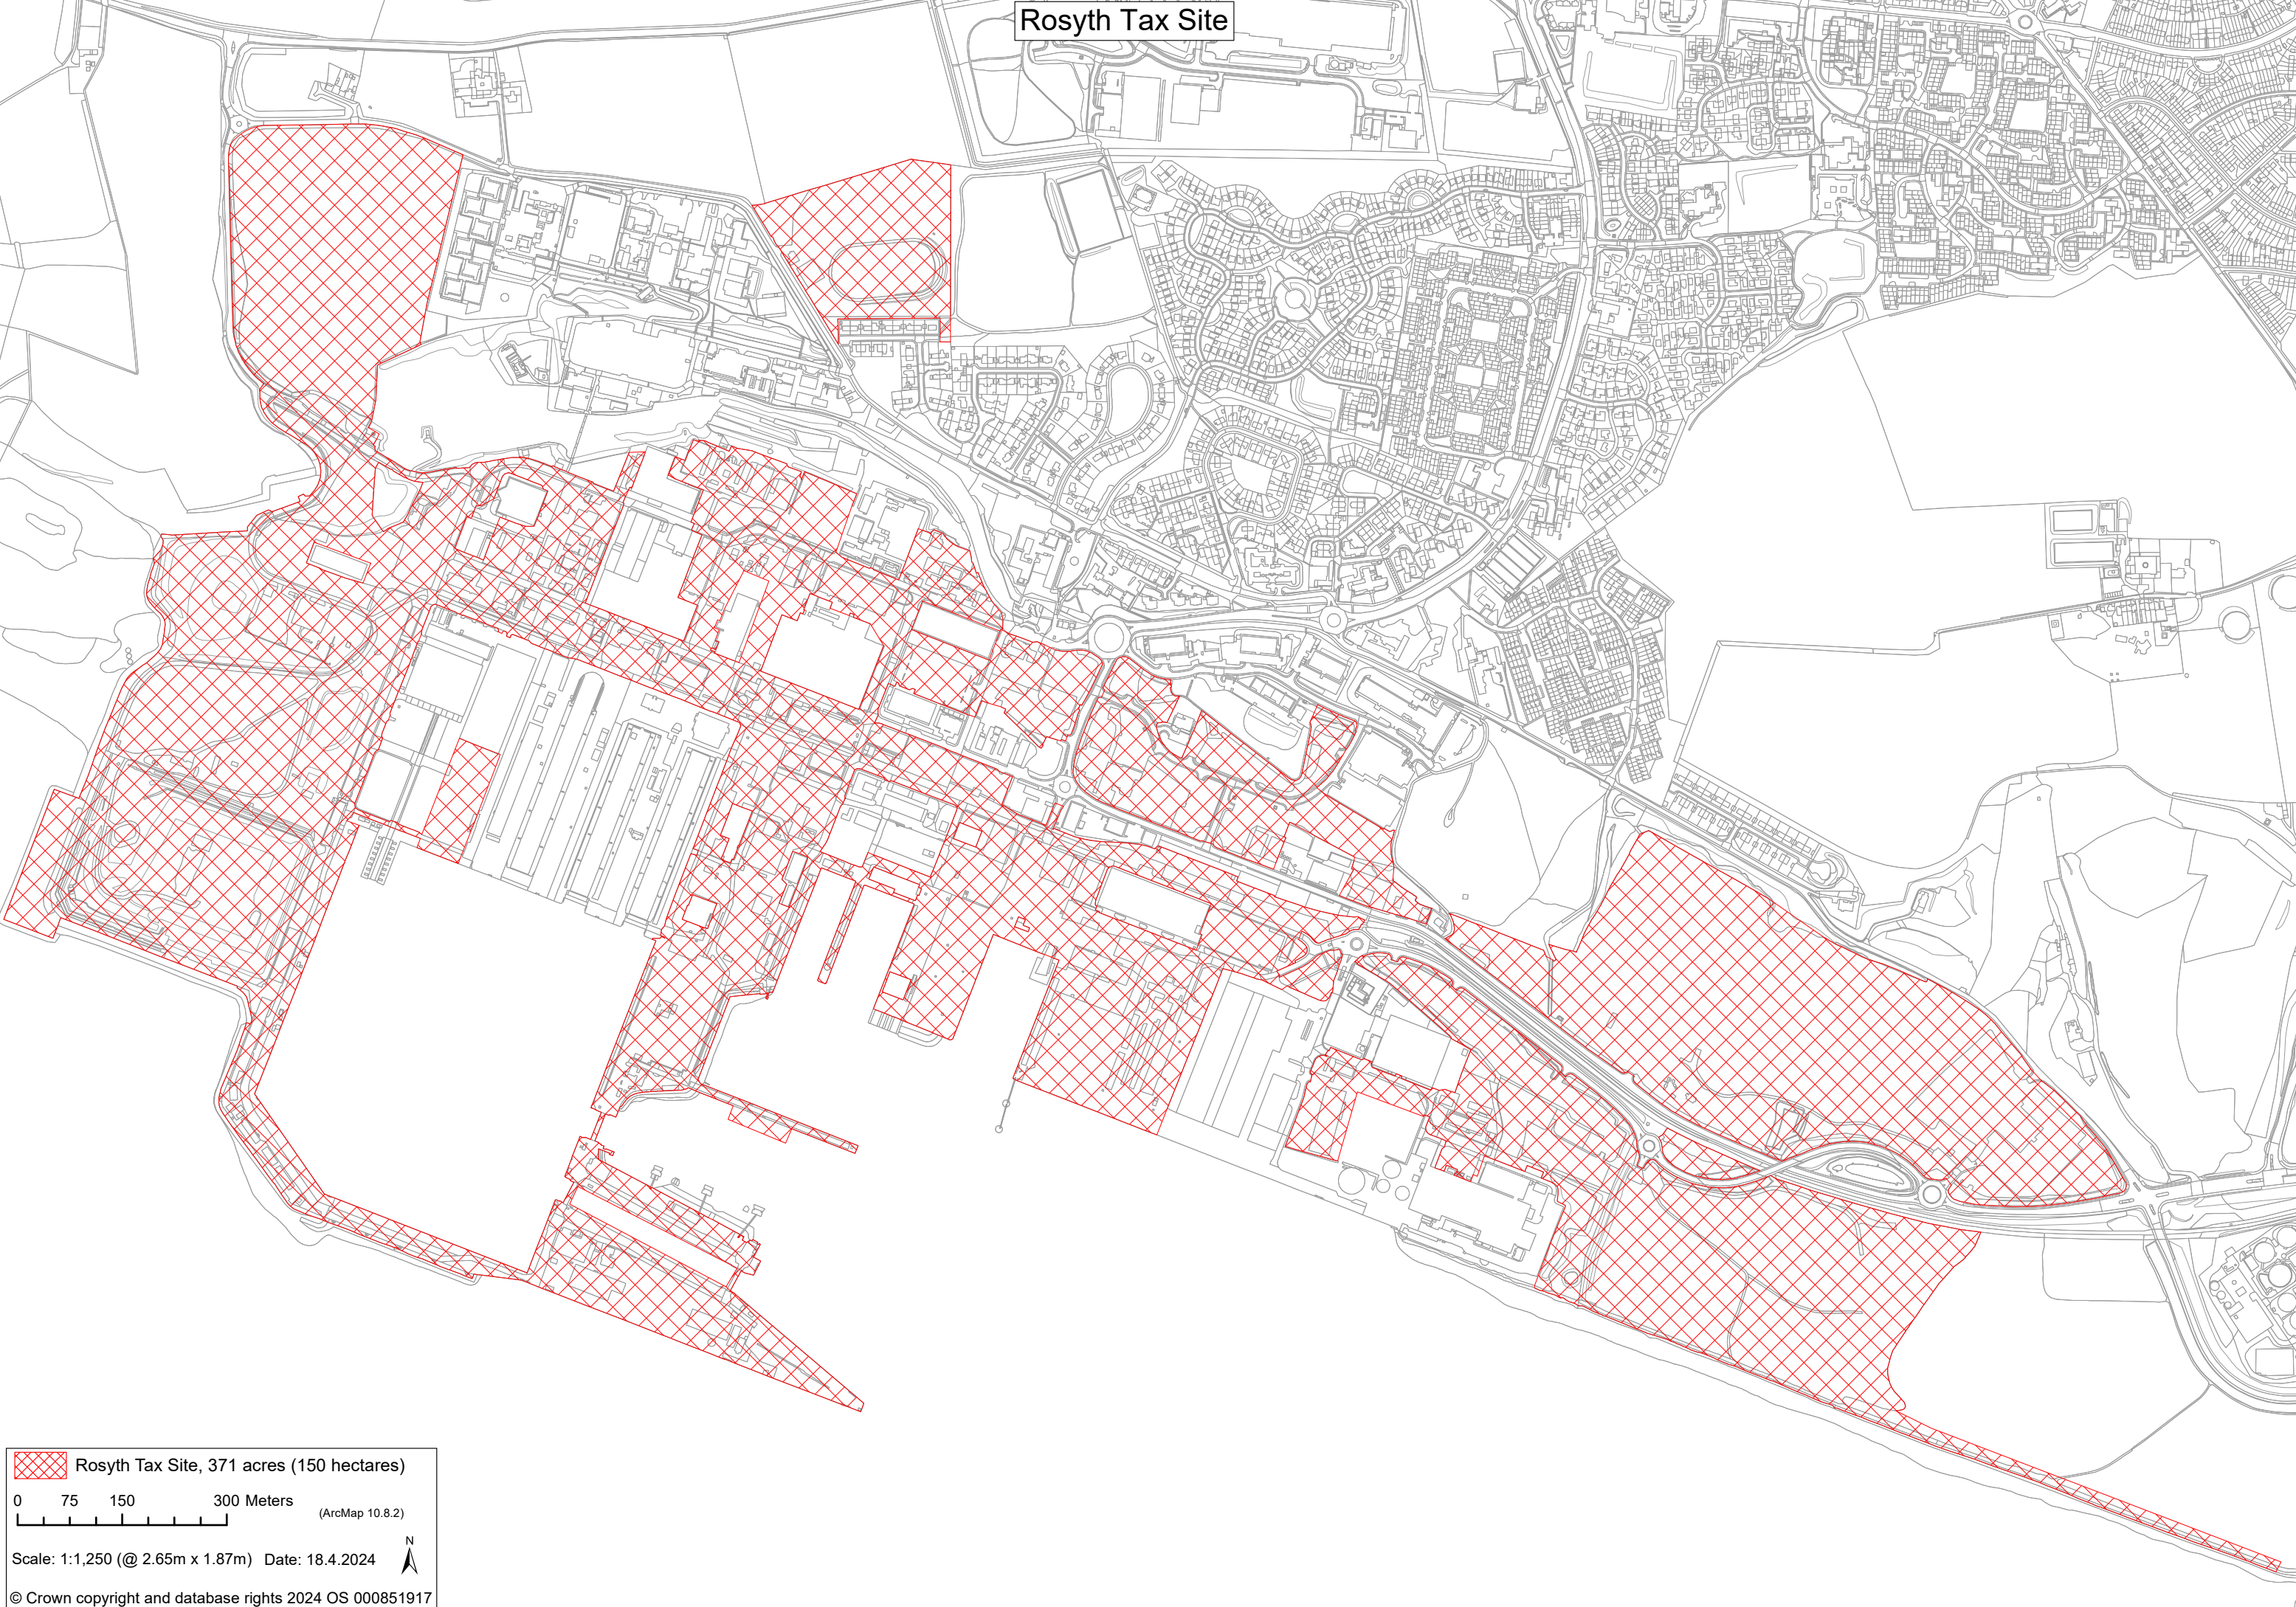

Rosyth Tax Site

 Rosyth Tax Site, 371 acres (150 hectares)

0 75 150 300 Meters (ArcMap 10.8.2)

Scale: 1:1,250 (@ 2.65m x 1.87m) Date: 18.4.2024

© Crown copyright and database rights 2024 OS 000851917