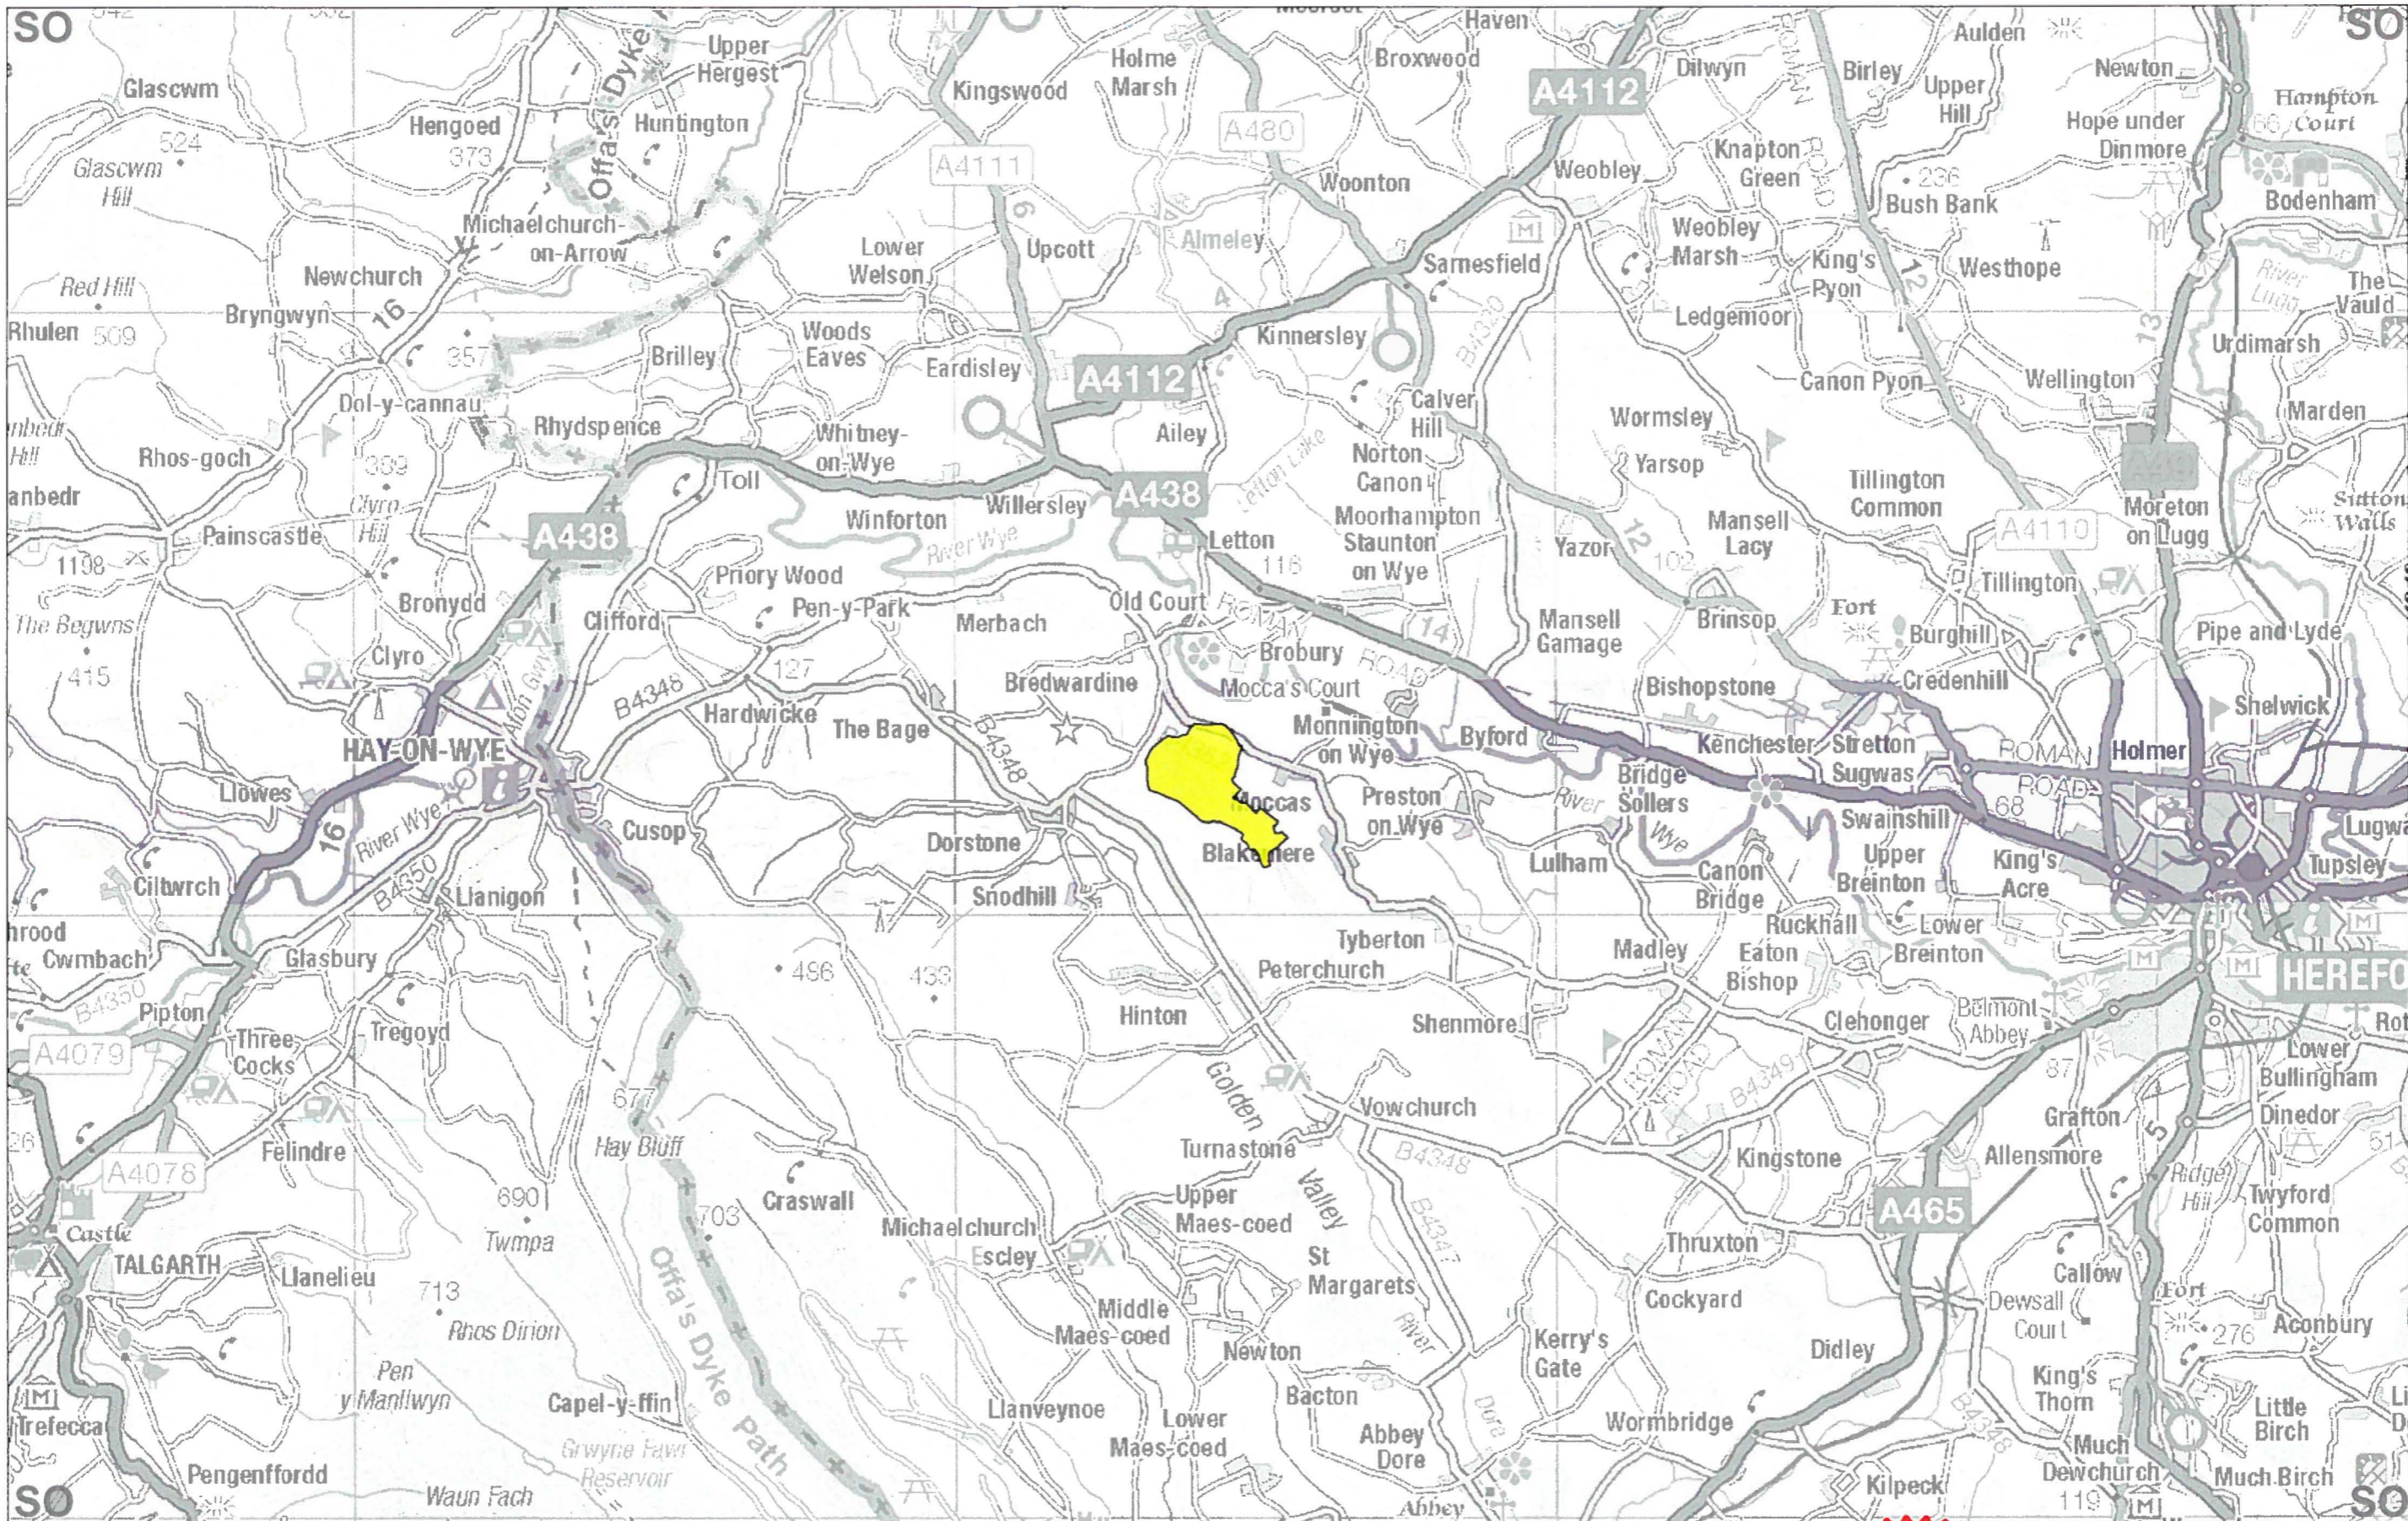

National Nature Reserve
Moccas Park and Gillian's Wood
Herefordshire

Total Area: 239.21 Hectares

Declaration No.02, 2024

Theme ID: 1006102
Grid Ref: SO342421
Version: 20240109
Plotted: 26/01/2024

Scale 1:100,000 at A3
Map 1 of 1

A. dis
Authorised signatory for and on
behalf of Natural England