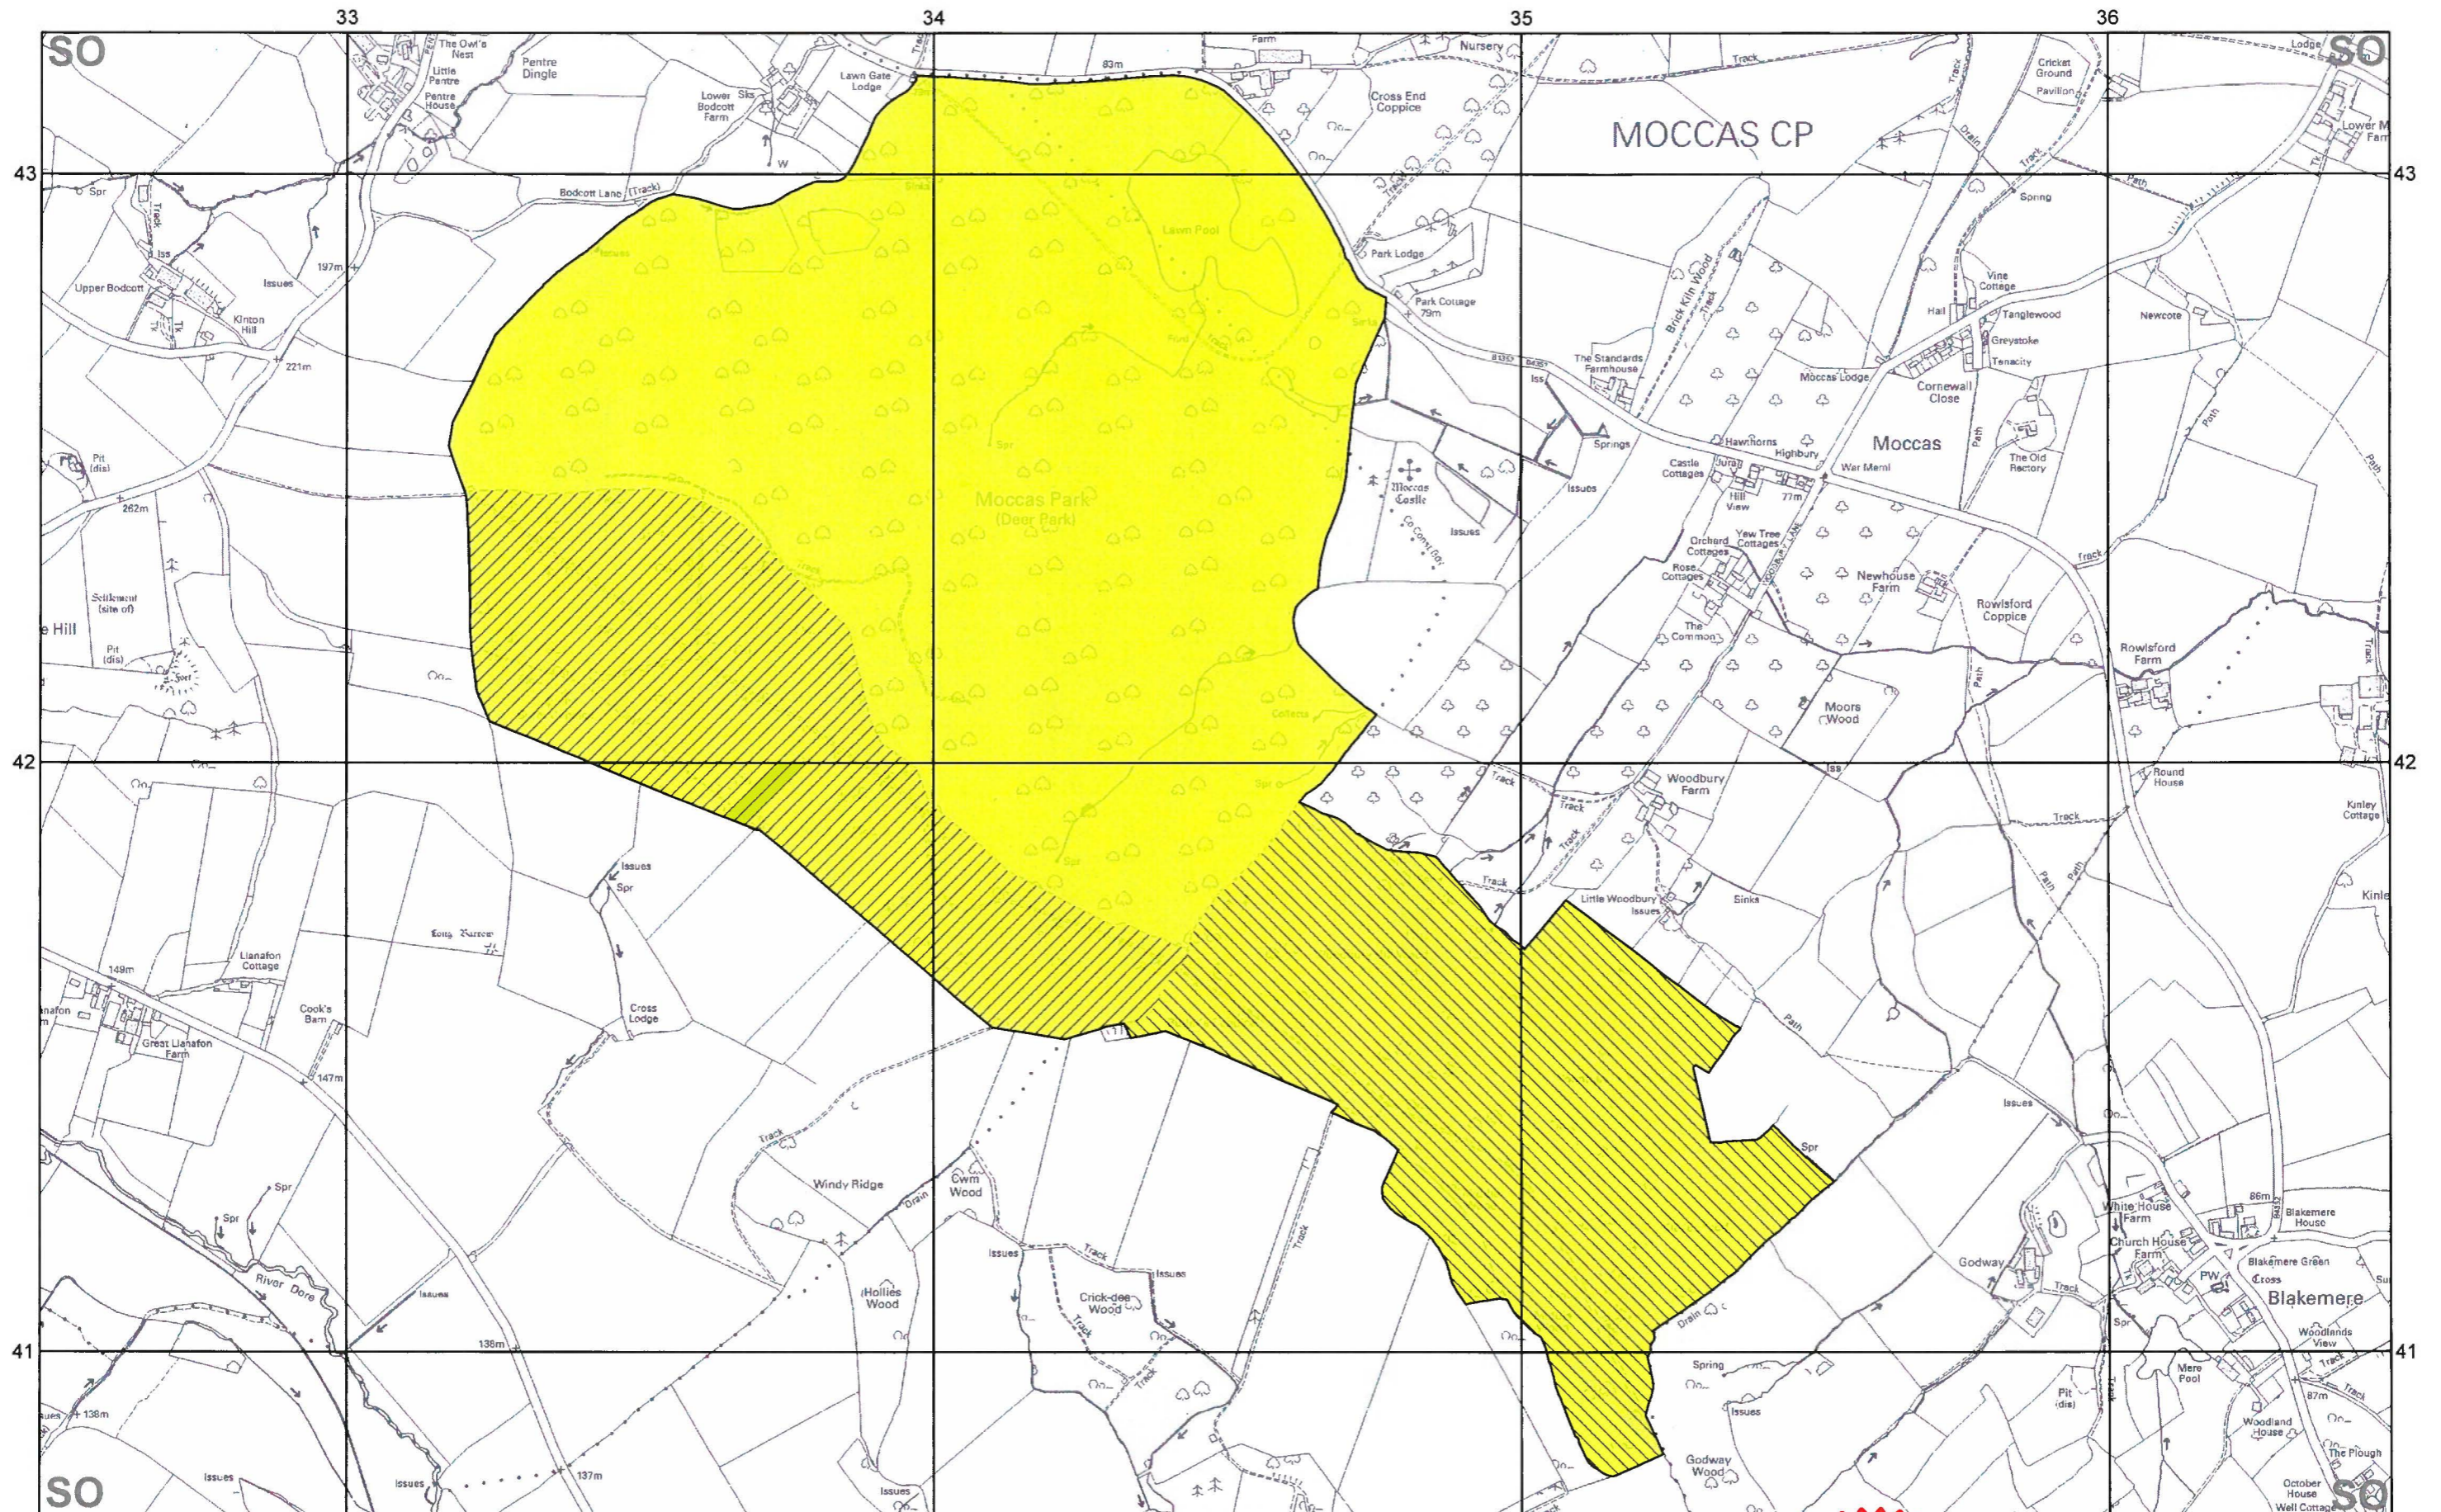

The land having a total area of 56.53 hectares or thereabouts, situated in the Parishes of Moccas and Peterchurch in the Unitary Authority of Herefordshire and shown single hatched and shaded yellow on the attached maps is held by The Woodland Trust, a body approved by Natural England, and is being managed as a nature reserve.

this...*18*...day of...*April*.....2024

3381

National Nature Reserve
Moccas Park and Gillian's Wood
 Herefordshire
 Declaration Number 02, 2024

Total Area: 239.21 Hectares

	Already declared 138.27 Hectares		Area of NNR Extension Approved Body 56.53 Hectares
	Area of NNR Extension Natural England 44.41 Hectares		

Note:
 The boundary shown is derived from large scale Ordnance Survey Mastermap,
 and may not match the background detail on this map. Definitive maps at larger scales are available on request.

Theme ID: 1006102
 Grid Ref: SO342421
 Version: 20240109
 Plotted: 30/01/2024