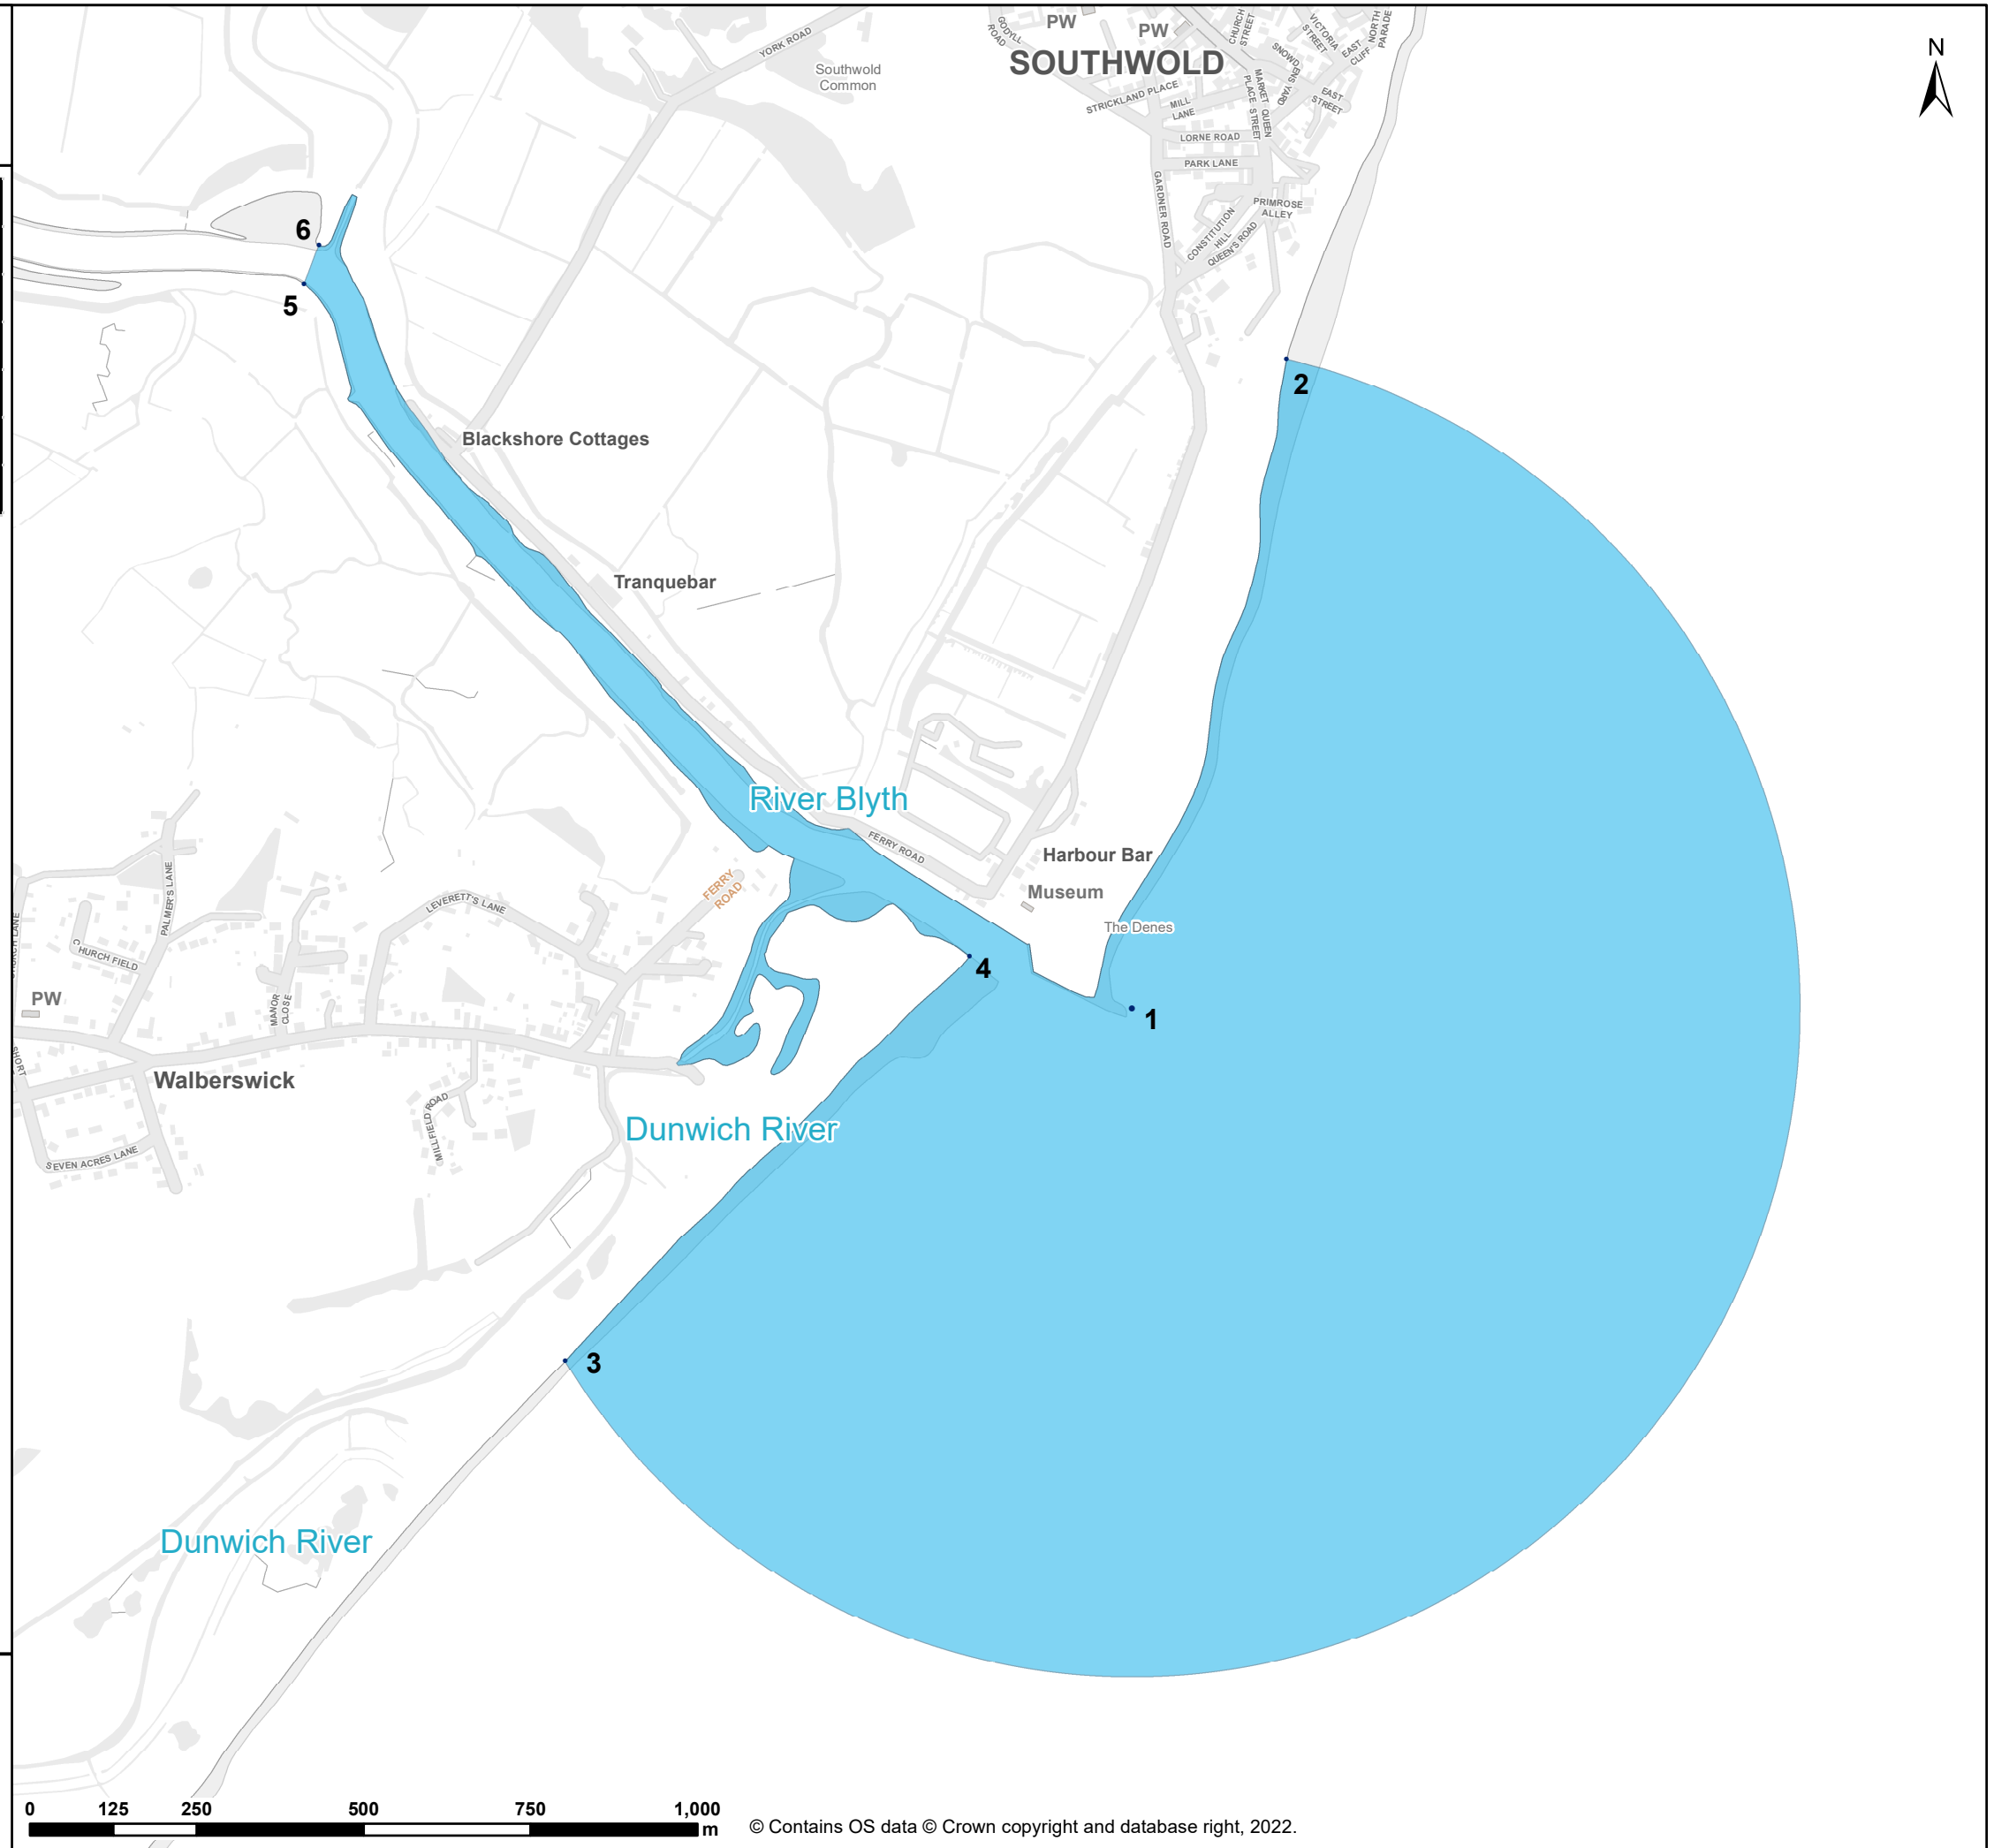

Southwold Harbour Harbour Revision Order Southwold Harbour Limits Plan

Point	Latitude (WGS84)	Longitude (WGS84)
1	52° 18' 48.46" N	001° 40' 32.47" E
2	52° 19' 19.51" N	001° 40' 47.28" E
3	52° 18' 32.79" N	001° 39' 46.32" E
4	52° 18' 51.38" N	001° 40' 19.85" E
5	52° 19' 25.56" N	001° 39' 30.02" E
6	52° 19' 27.40" N	001° 39' 31.35" E

Note:
Radius 1,000 m from point 1

East Suffolk House
Station Road
Melton, Woodbridge
IP12 1RT
Date: 20/09/2022
1:10,000 @ A3