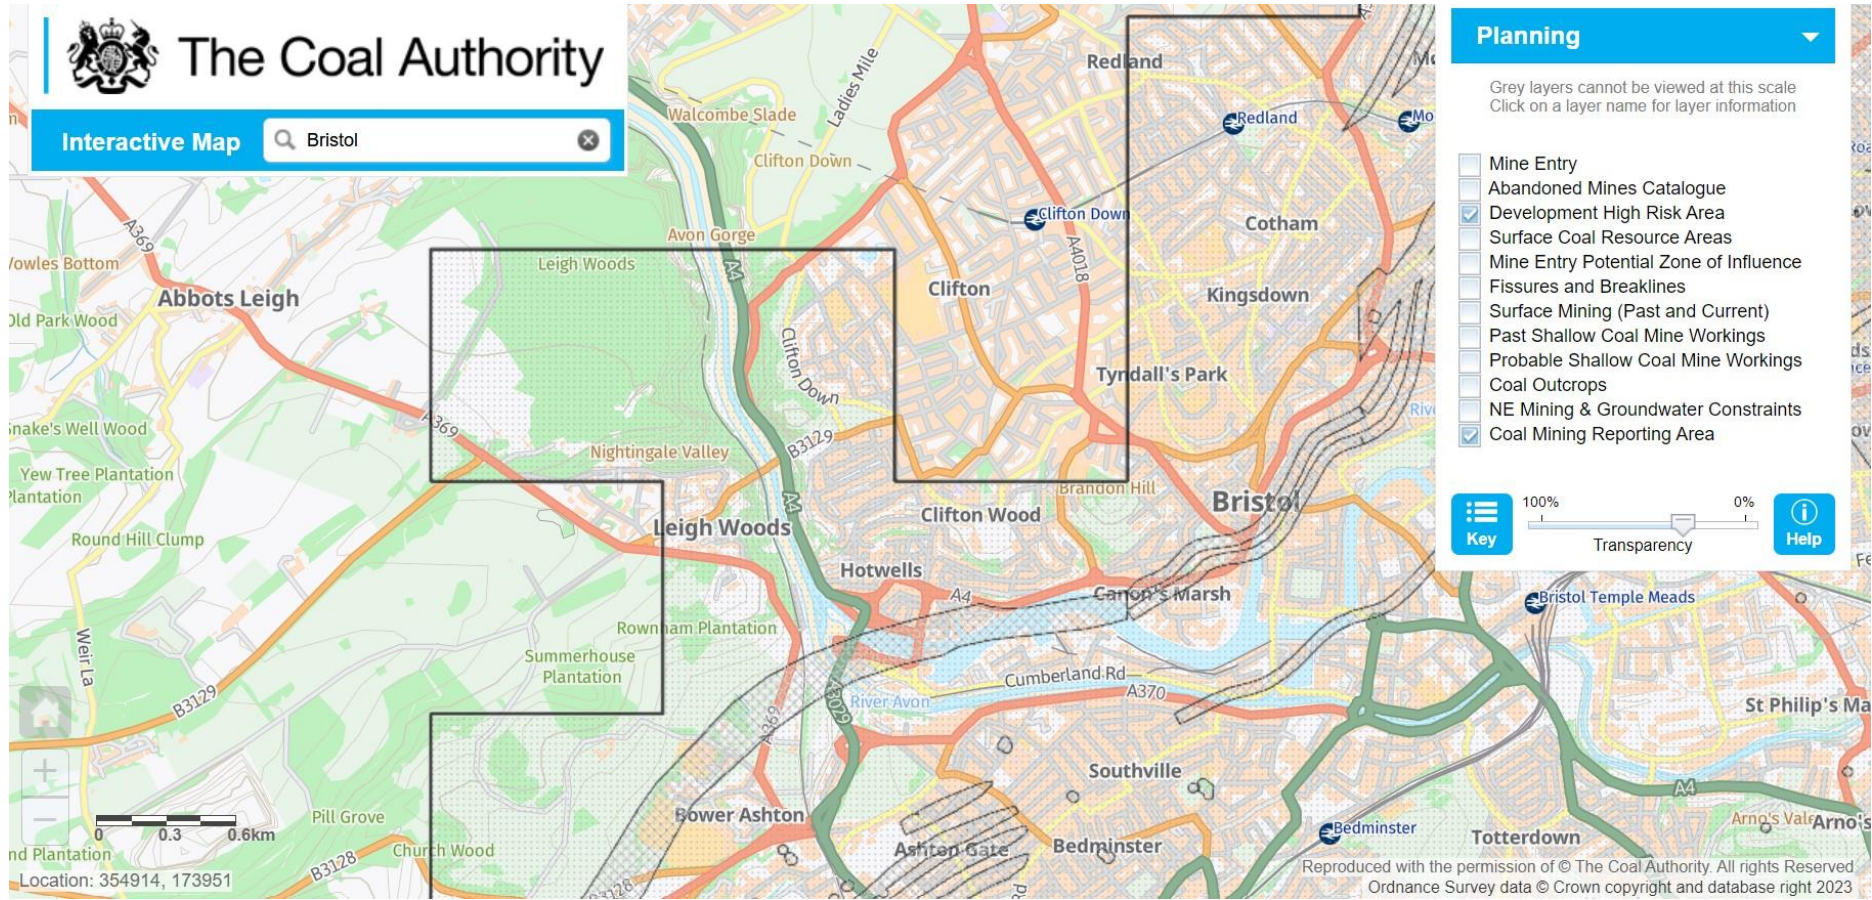

The Coal Authority

Interactive Map

Search Bristol

Planning

Grey layers cannot be viewed at this scale
Click on a layer name for layer information

Key
 100% Transparency 0%

Reproduced with the permission of © The Coal Authority. All rights Reserved
Ordnance Survey data © Crown copyright and database right 2023