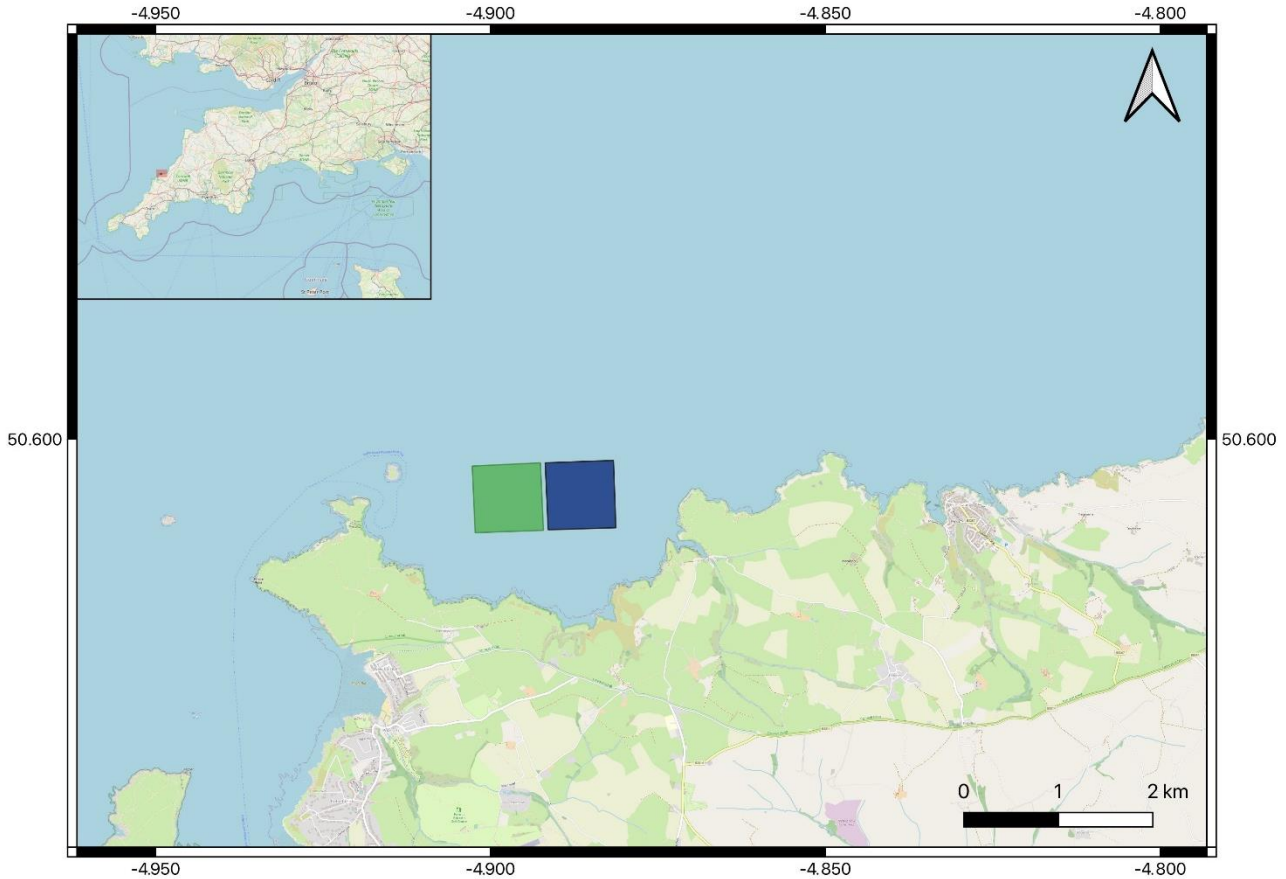

Marine
Management
Organisation

Site Location – Port Quin Seaweed Farms

Site 1 – Green square

Camel Fish MLA/2024/00307

Site 2 – Blue square

Biome Algae MLA/2023/00308