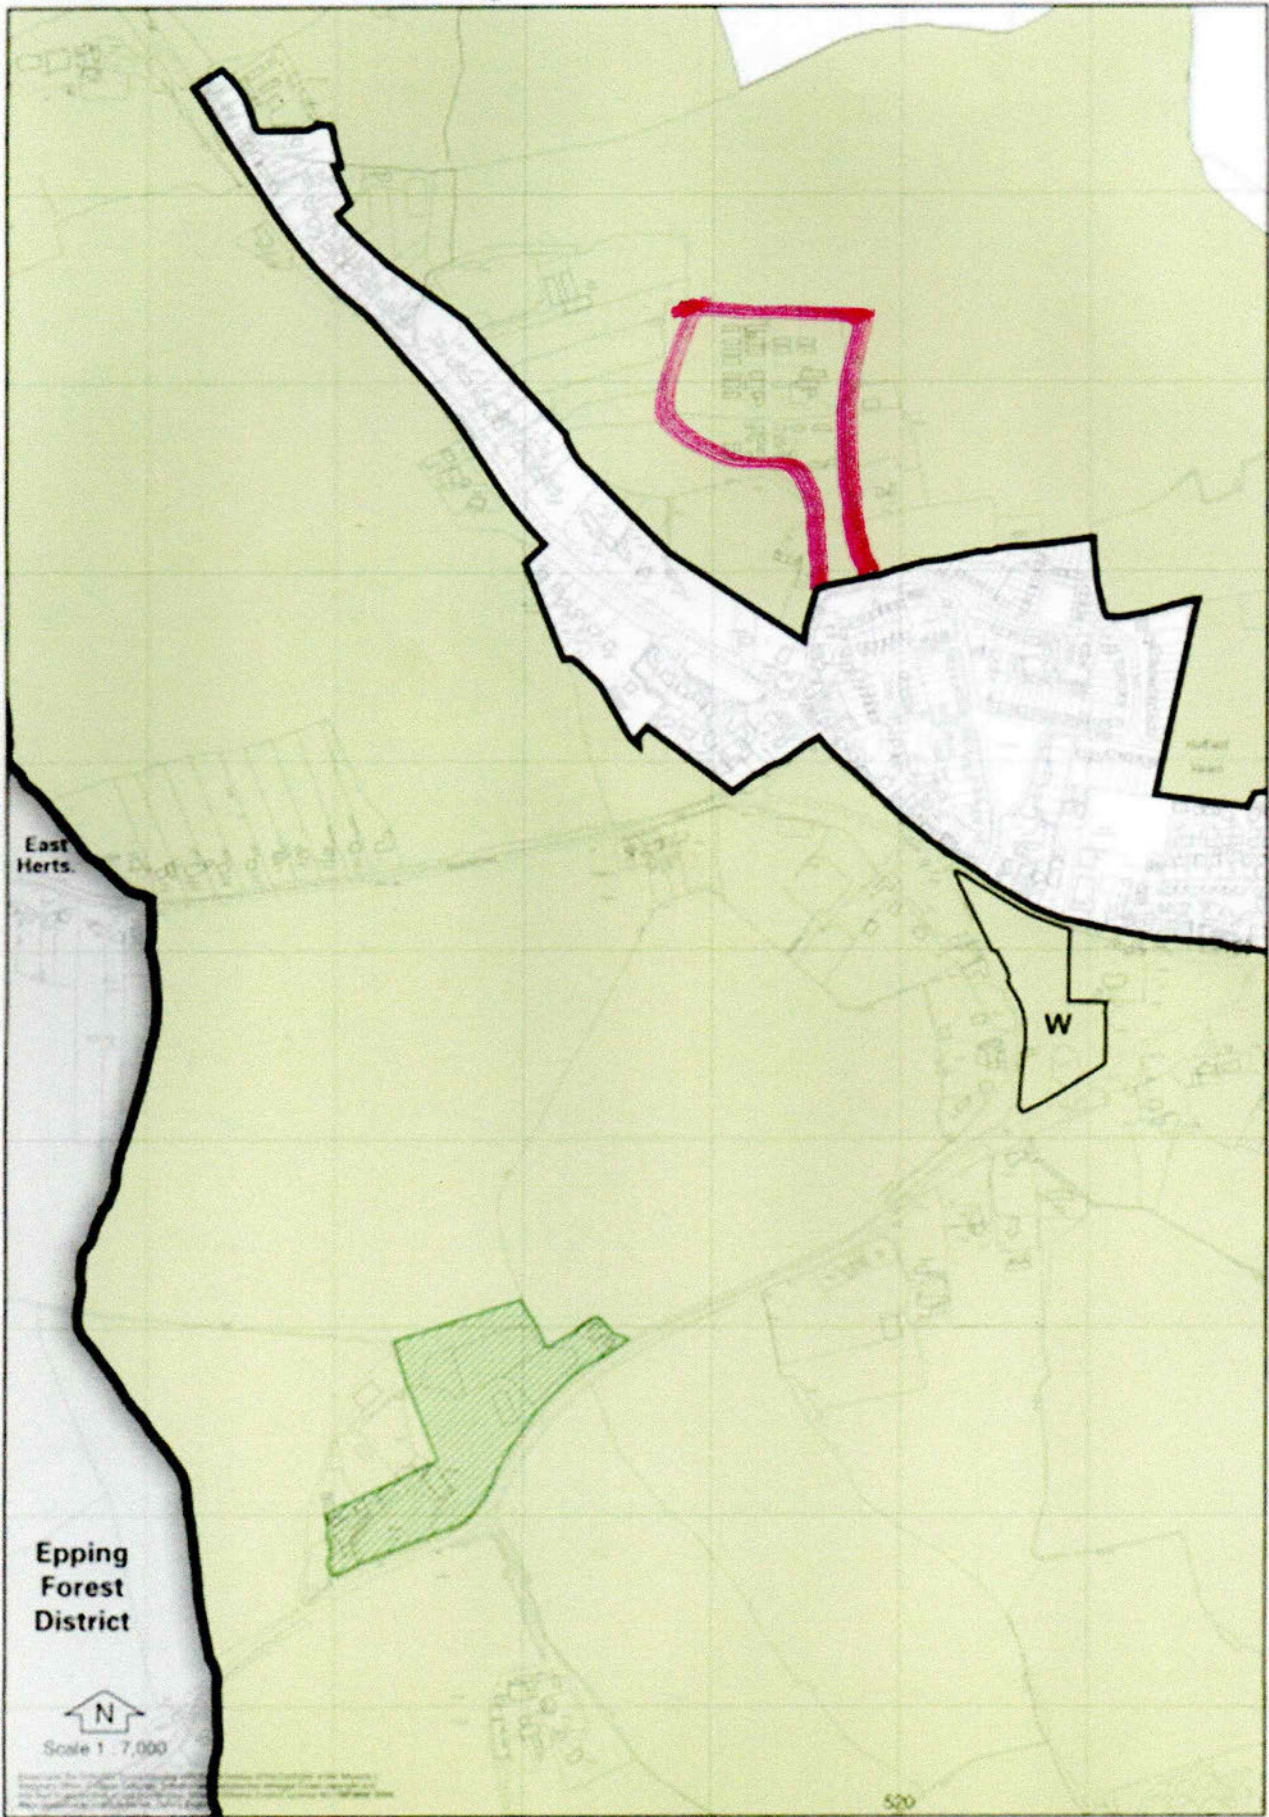

# Uttlesford Local Plan Hatfield Heath (West) Inset Map

Adopted Plan 2005

East Herts.

Epping Forest District

Scale 1 : 7,000

W

520