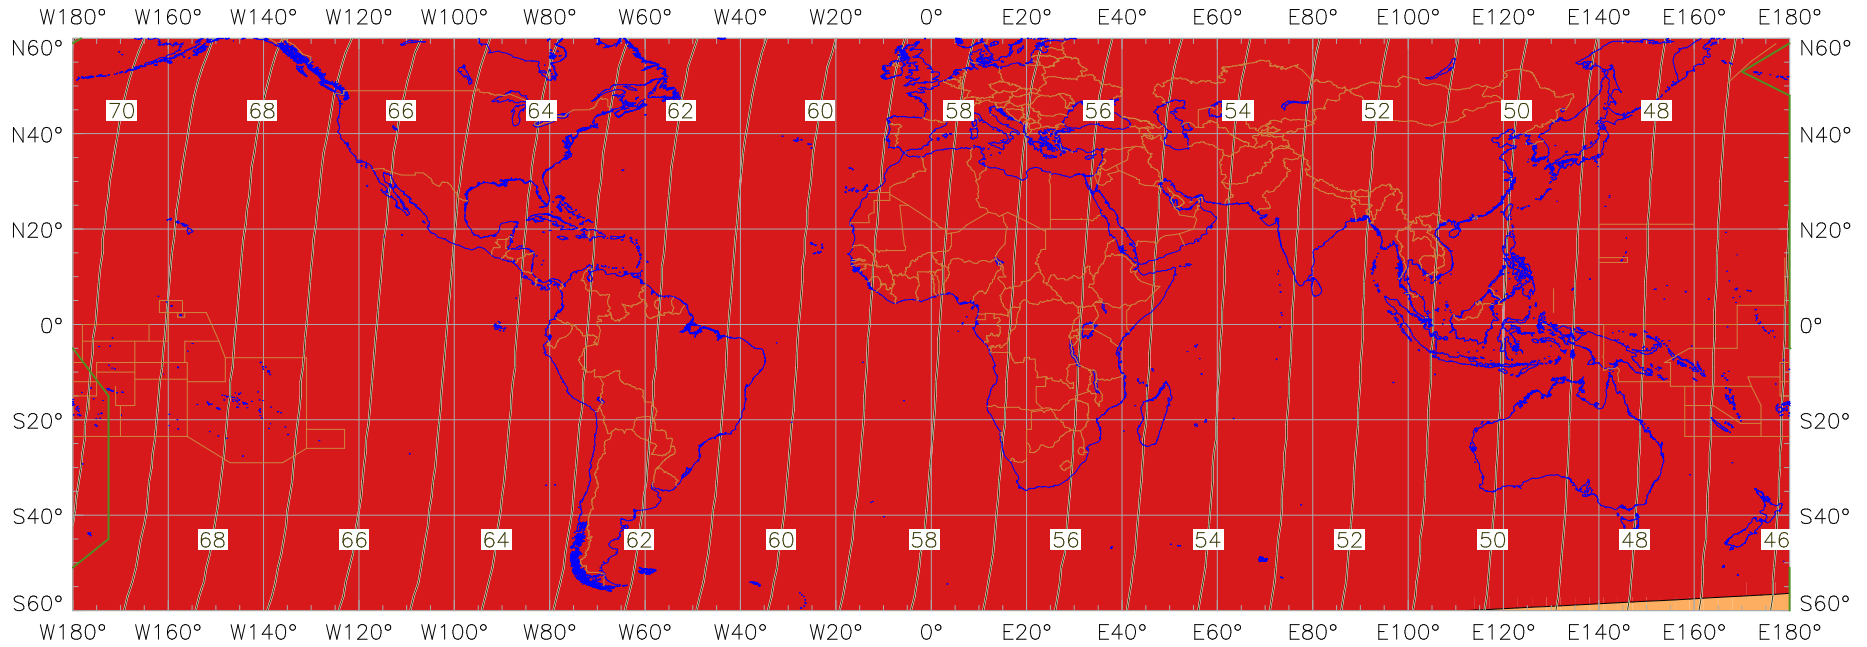

Visibility of the New Crescent Moon for 2024 March 12 (Ramadan 1445 AH)

New Moon occurred at 2024 March 10 at 09:00 UT

Age of the Moon in hours at the "Best time" ———20———

New Crescent Moon Visibility Key – Colour Coding of Shaded Areas

- | | | | |
|---|--|---|---|
|  | A – Easily visible to the naked eye |  | D – Will need optical aid to find the crescent moon |
|  | B – Visible to the naked eye under perfect conditions |  | E – Not visible with a conventional telescope |
|  | C – May need optical aid to find the crescent moon initially |  | F – Not visible – below the Danjon limit |
|  | Moon sets before the Sun |  | Moon prior to conjunction (new moon) |
|  | Predicted location of first visibility with the naked eye |  | Predicted location of first visibility with a telescope |