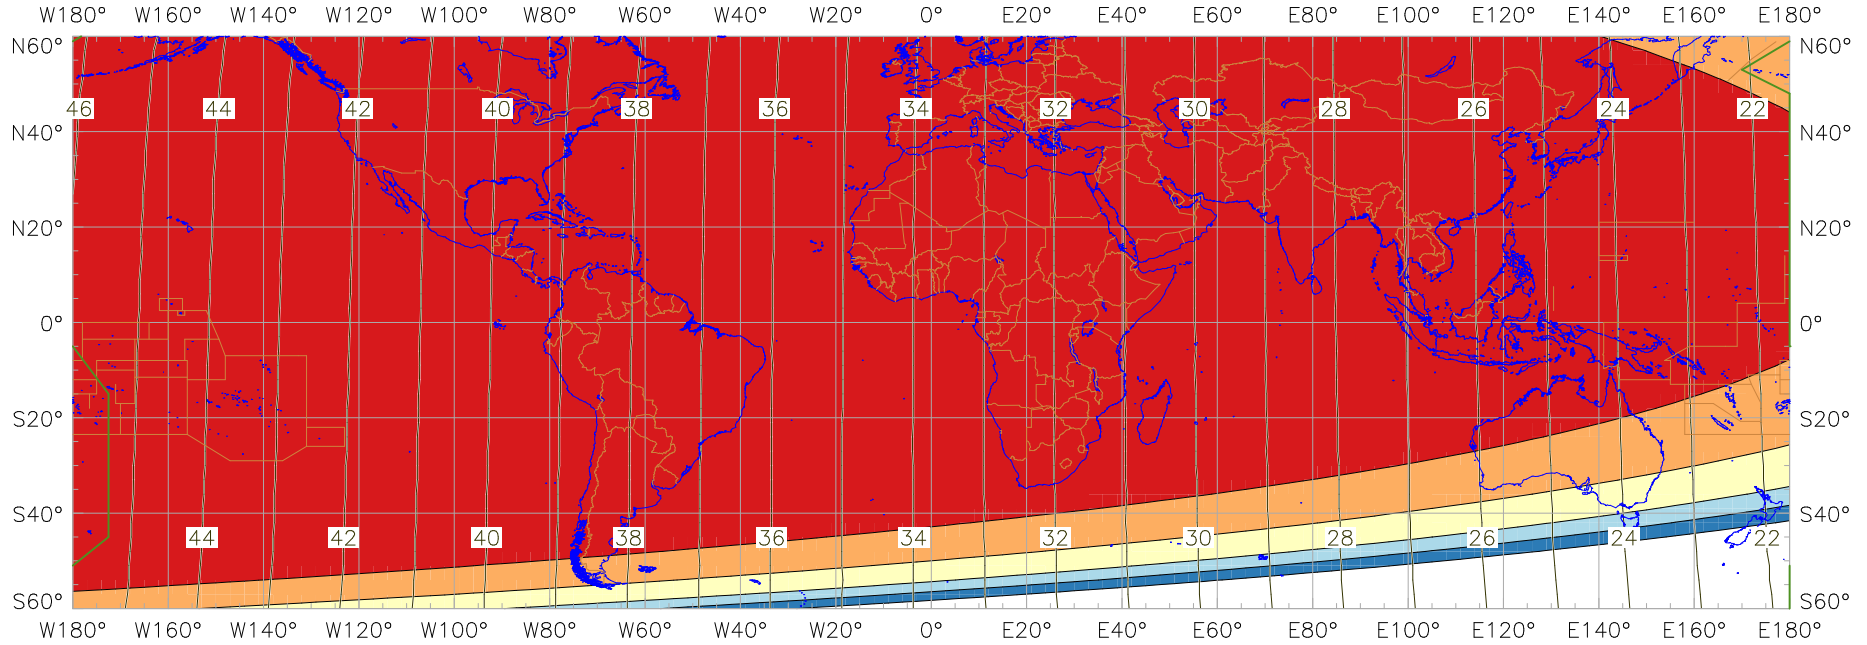

### Visibility of the New Crescent Moon for 2024 March 11 (Ramadan 1445 AH)

New Moon occurred at 2024 March 10 at 09:00 UT

Age of the Moon in hours at the "Best time" ——— 20 ———

#### New Crescent Moon Visibility Key – Colour Coding of Shaded Areas

- |   |  |   |   |
|---|--|---|---|
|  | A – Easily visible to the naked eye                          |  | D – Will need optical aid to find the crescent moon     |
|  | B – Visible to the naked eye under perfect conditions        |  | E – Not visible with a conventional telescope           |
|  | C – May need optical aid to find the crescent moon initially |  | F – Not visible – below the Danjon limit                |
|  | Moon sets before the Sun                                     |  | Moon prior to conjunction (new moon)                    |
|  | Predicted location of first visibility with the naked eye    |  | Predicted location of first visibility with a telescope |