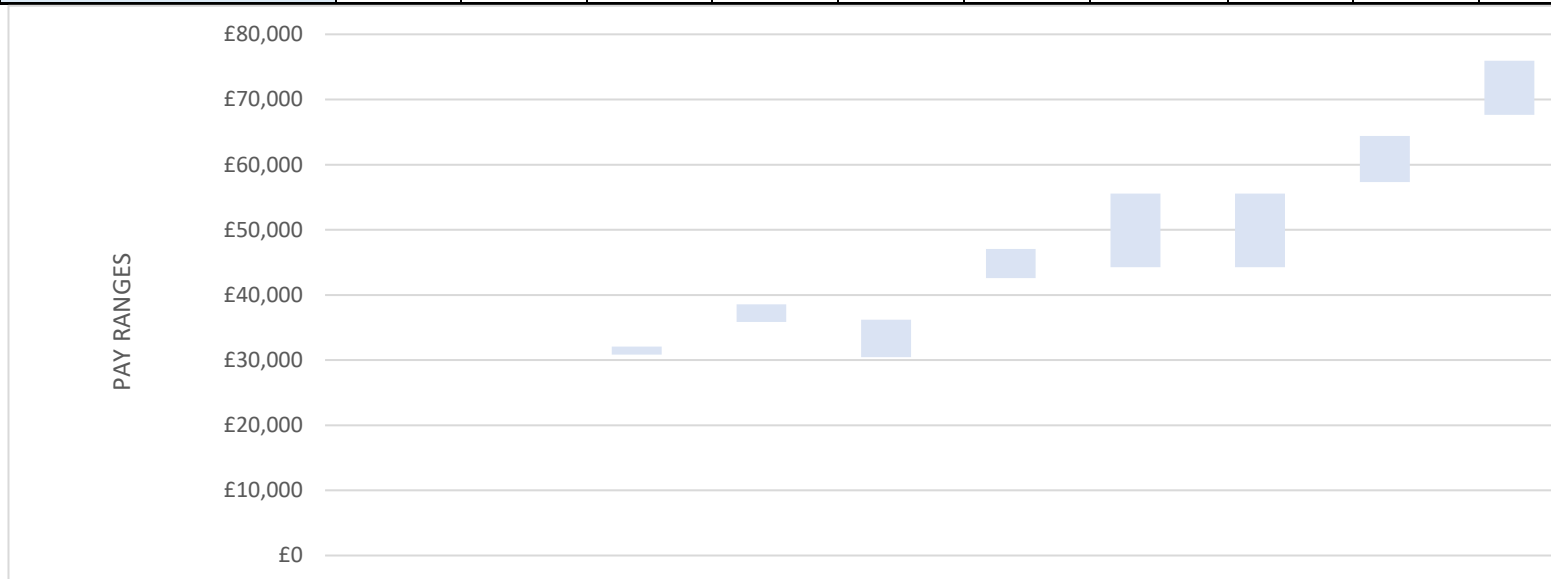

National pay structure										
Pay range	A	B	C	D	E	F	Vets (Band C)	G	H	J
Grade equivalent	AA	AO	EO	HEO	FS	SEO		VO/SEO	Grade 7	Grade 6
Pre-award max	£21,661	£22,150	£27,116	£32,803	£36,180	£41,425	£51,763	£51,763	£55,823	£67,055
Post-award max	£23,286	£23,811	£28,606	£34,546	£36,180	£43,569	£51,763	£51,763	£58,540	£70,319

Post-award min	£23,286	£23,811	£27,470	£32,136	£30,455	£39,439	£41,292	£41,292	£52,120	£62,605
Pre-award min	£21,661	£22,150	£25,915	£30,317	£29,000	£37,295	£41,292	£41,292	£49,403	£59,341

London pay structure										
Pay range	A	B	C	D	E	F	Vets (Band C)	G	H	J
Grade equivalent	AA	AO	EO	HEO	FS	SEO		VO/SEO	Grade 7	Grade 6
Pre-award max	£22,443	£25,344	£30,402	£36,606	£36,180	£44,724	£55,566	£55,566	£61,392	£72,439
Post-award max	£24,126	£27,245	£32,074	£38,551	£36,180	£47,039	£55,566	£55,566	£64,380	£75,965

Post-award min	£24,126	£27,245	£30,827	£35,857	£30,455	£42,577	£44,266	£44,266	£57,316	£67,640
Pre-award min	£22,443	£25,344	£29,082	£33,827	£29,000	£40,262	£44,266	£44,266	£54,328	£64,114