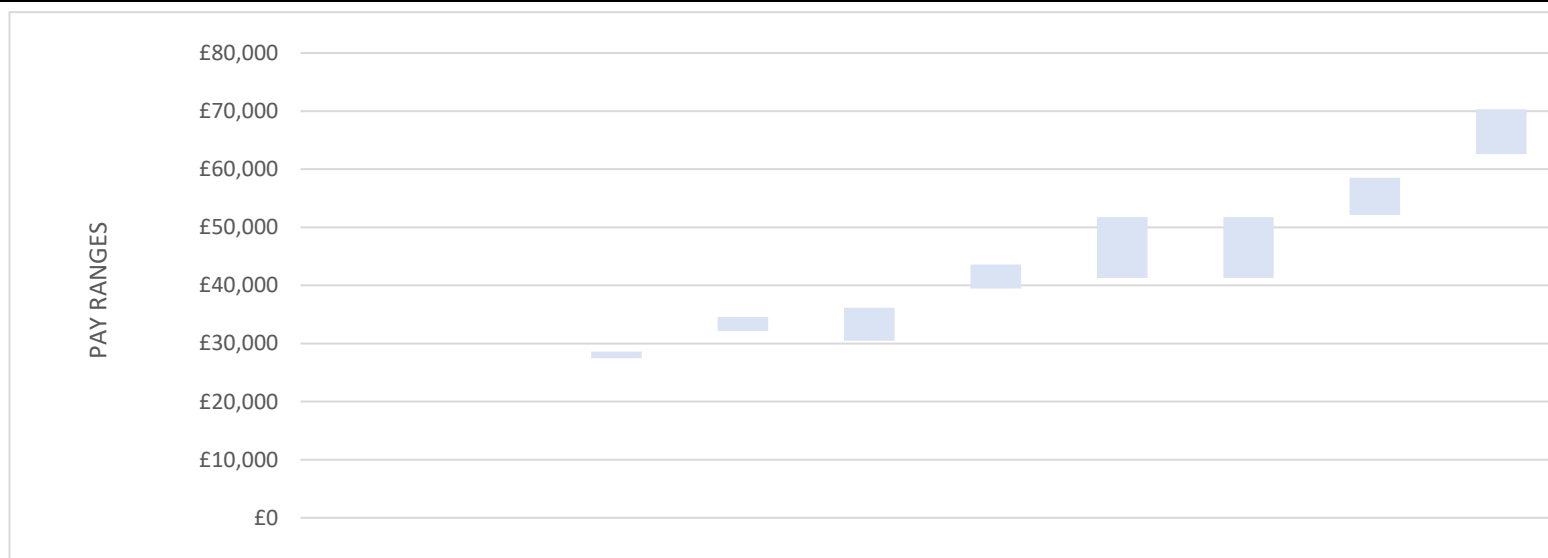

National pay structure										
Pay range	A	B	C	D	E	F	Vets (Band C)	G	H	J
Grade equivalent	AA	AO	EO	HEO	FS	SEO		VO/SEO	Grade 7	Grade 6
Pre-award max	£21,661	£22,150	£27,116	£32,803	£36,180	£41,425	£51,763	£51,763	£55,823	£67,055
Post-award max	£23,286	£23,811	£28,606	£34,546	£36,180	£43,569	£51,763	£51,763	£58,540	£70,319

Post-award min	£23,286	£23,811	£27,470	£32,136	£30,455	£39,439	£41,292	£41,292	£52,120	£62,605
Pre-award min	£21,661	£22,150	£25,915	£30,317	£29,000	£37,295	£41,292	£41,292	£49,403	£59,341

London pay structure										
Pay range	A	B	C	D	E	F	Vets (Band C)	G	H	J
Grade equivalent	AA	AO	EO	HEO	FS	SEO		VO/SEO	Grade 7	Grade 6
Pre-award max	£22,443	£25,344	£30,402	£36,606	£36,180	£44,724	£55,566	£55,566	£61,392	£72,439
Post-award max	£24,126	£27,245	£32,074	£38,551	£36,180	£47,039	£55,566	£55,566	£64,380	£75,965

Post-award min	£24,126	£27,245	£30,827	£35,857	£30,455	£42,577	£44,266	£44,266	£57,316	£67,640
Pre-award min	£22,443	£25,344	£29,082	£33,827	£29,000	£40,262	£44,266	£44,266	£54,328	£64,114