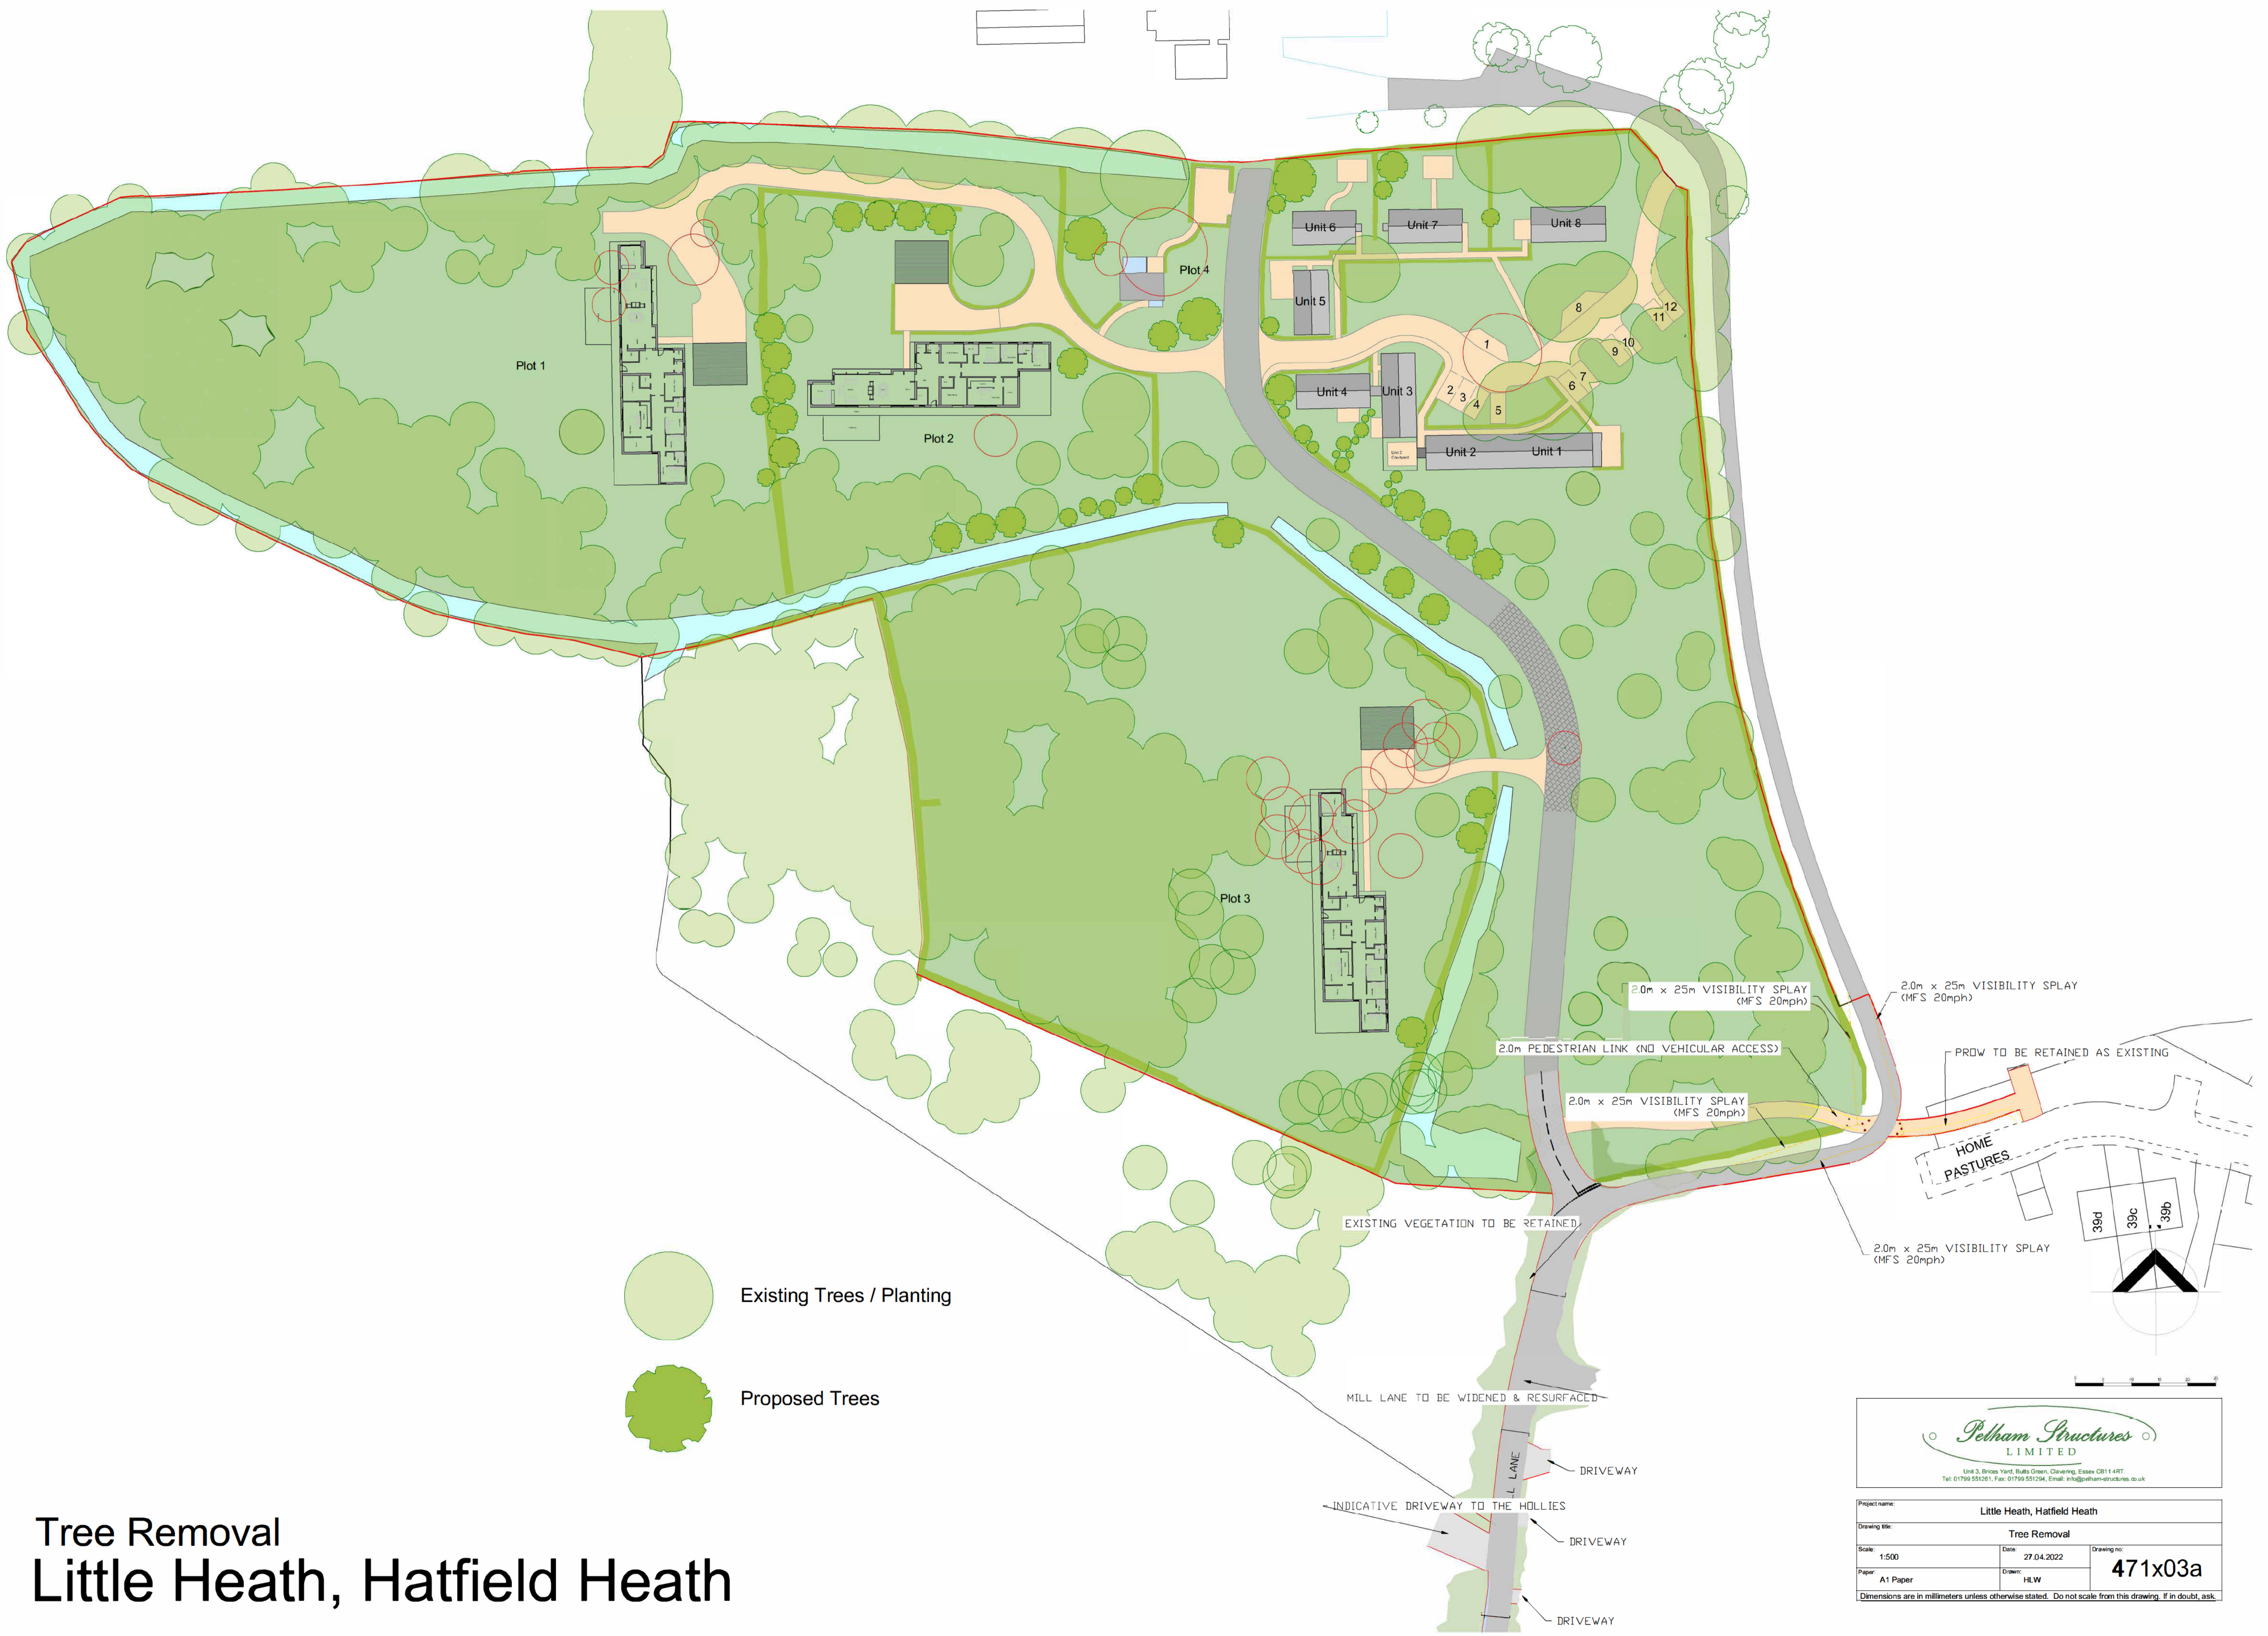

Tree Removal Little Heath, Hatfield Heath

Pelham Structures
LIMITED

Unit 3, Brook Yard, Sudds Green, Chelmsford, Essex CB11 4RT
Tel: 01799 551261, Fax: 01799 551294, Email: info@pelham-structures.co.uk

Project name: Little Heath, Hatfield Heath		
Drawing title: Tree Removal		
Scale: 1:500	Date: 27.04.2022	Drawing no: 471x03a
Paper: A1 Paper	Drawn: HLW	
Dimensions are in millimeters unless otherwise stated. Do not scale from this drawing. If in doubt, ask.		