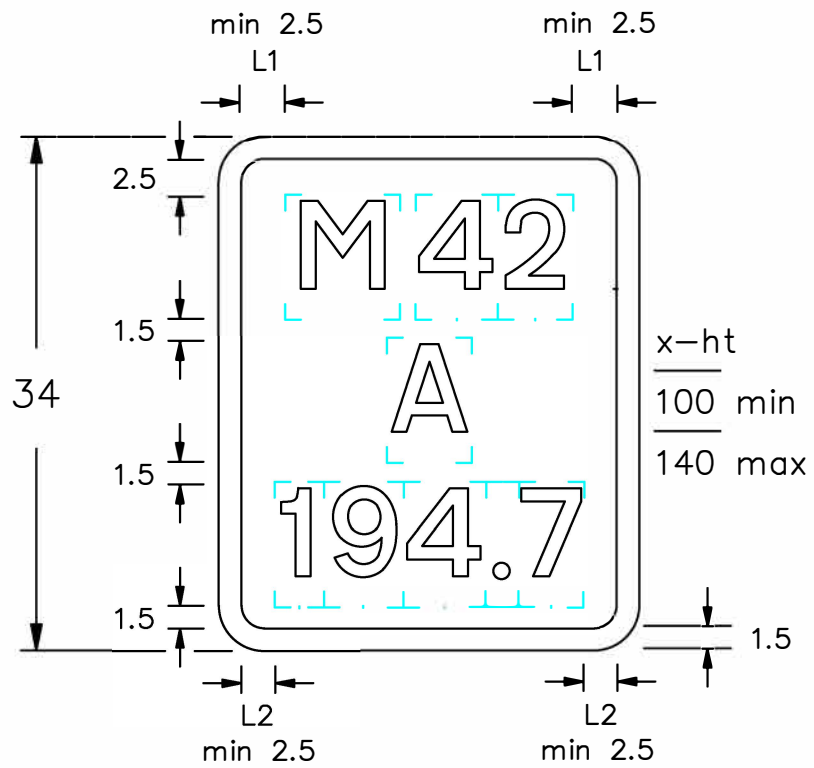

Drawing No.
NP 426

Before using this drawing, confirm that it has not been superseded.

© CROWN COPYRIGHT

- NOTES: 1. The legend is from the Transport Medium alphabet at the x-heights shown.
2. The tile outlines do not form part of the sign.
3. COLOURS : Background --- BLUE
Legend ----- YELLOW
Border ----- WHITE
4. DIMENSIONS : x-heights are in millimetres, other dimensions are in stroke widths. (4sw = x-height)

NP426

<p><i>Department for</i> Transport</p>	<p>Title: Informatory Sign</p> <p>ROAD NUMBER & REFERENCE</p>	Issue: Date:	Drawn by:	Dimensions:	<p>Drawing No.</p> <p>NP 426</p>
		A: 31.1.03	AK	SEE	
		B: 21.5.03	Approved by:	NOTE 4	
		C: 02.2.10	JB		