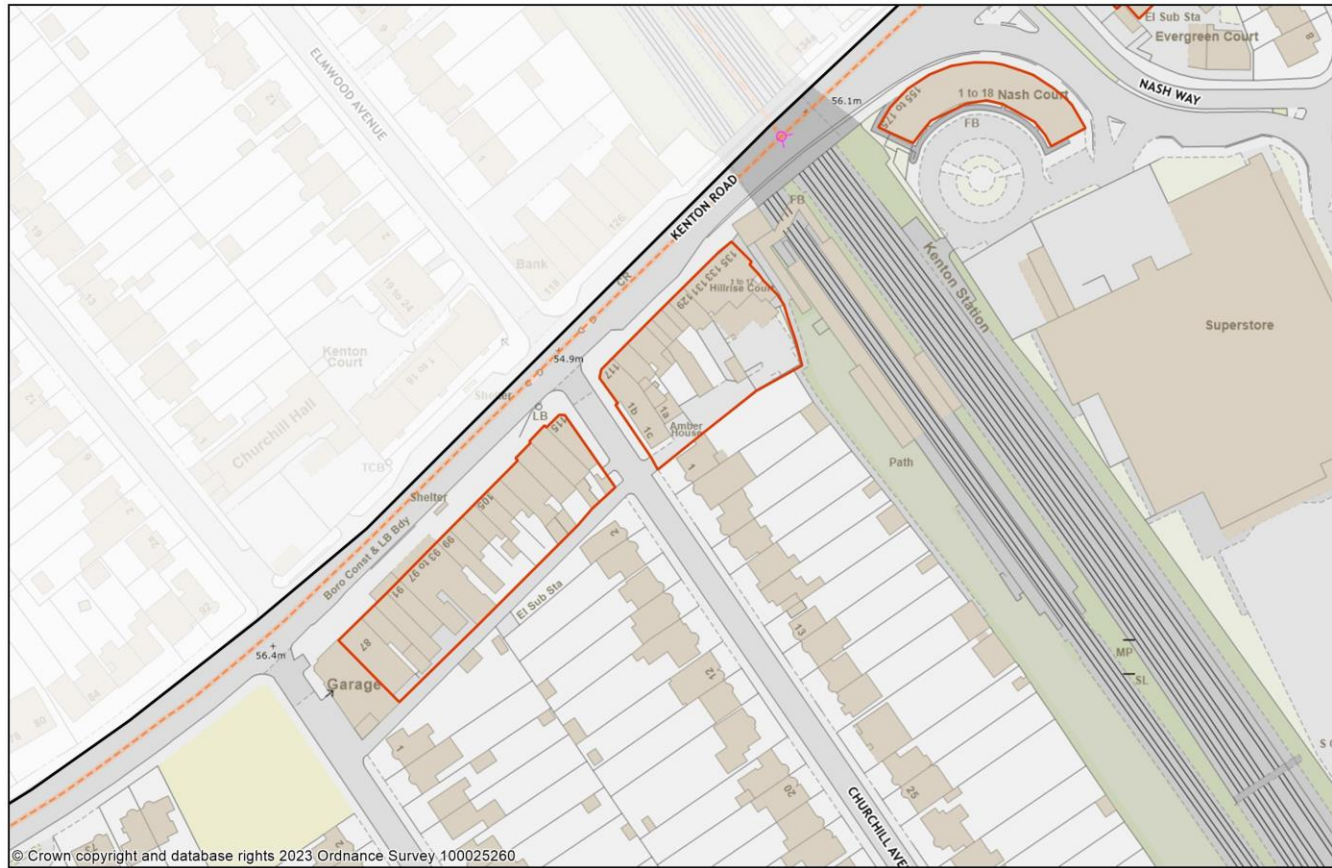

Kenton Town Centre

Paul Lewin Edit

1:1500

22 March 2023

0 0.025 0.05 kilometres