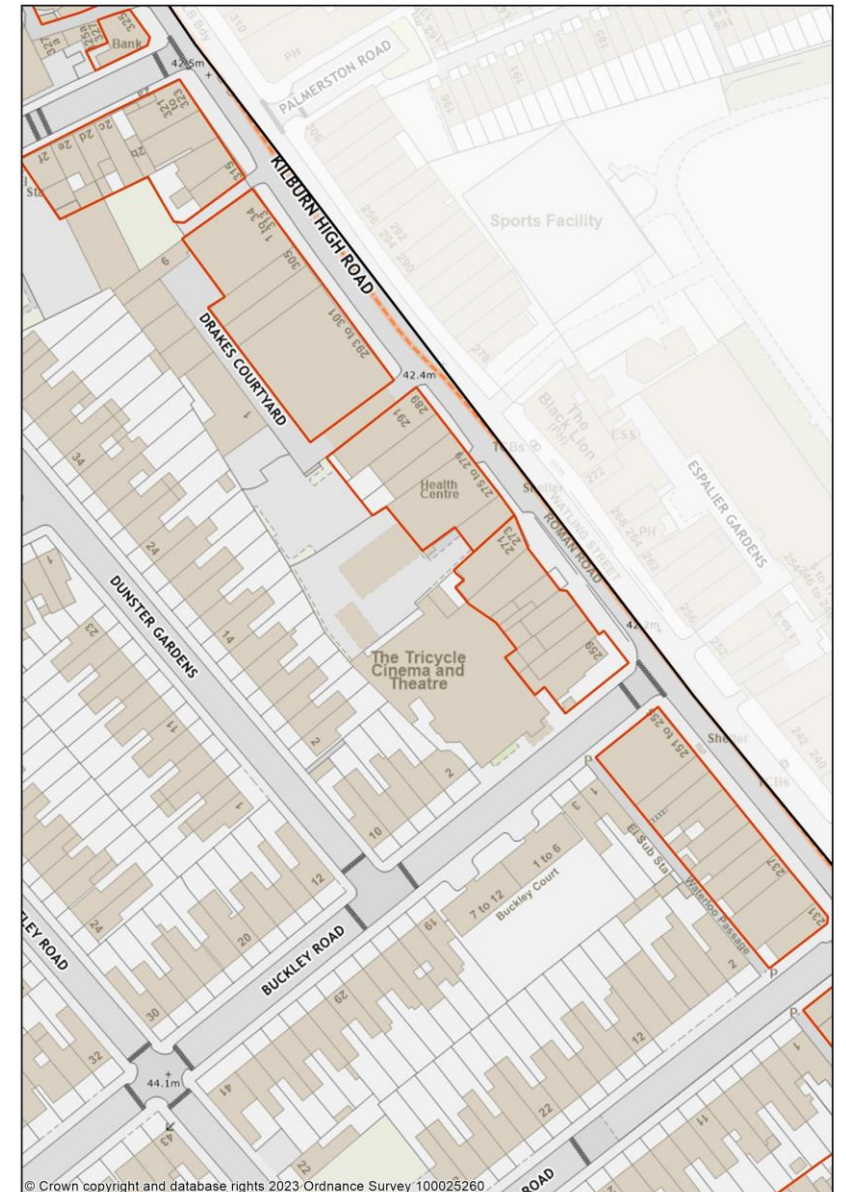

0 0.025 0.05 kilometres

Paul Lewin Edit

© Crown copyright and database rights 2023. Ordnance Survey 100025260

Kilburn Town Centre 1/3

Kilburn Town Centre 2/3

Kilburn Town Centre 3/3

Paul Lewin Edit

© Crown copyright and database rights 2023 Ordnance Survey 100025260