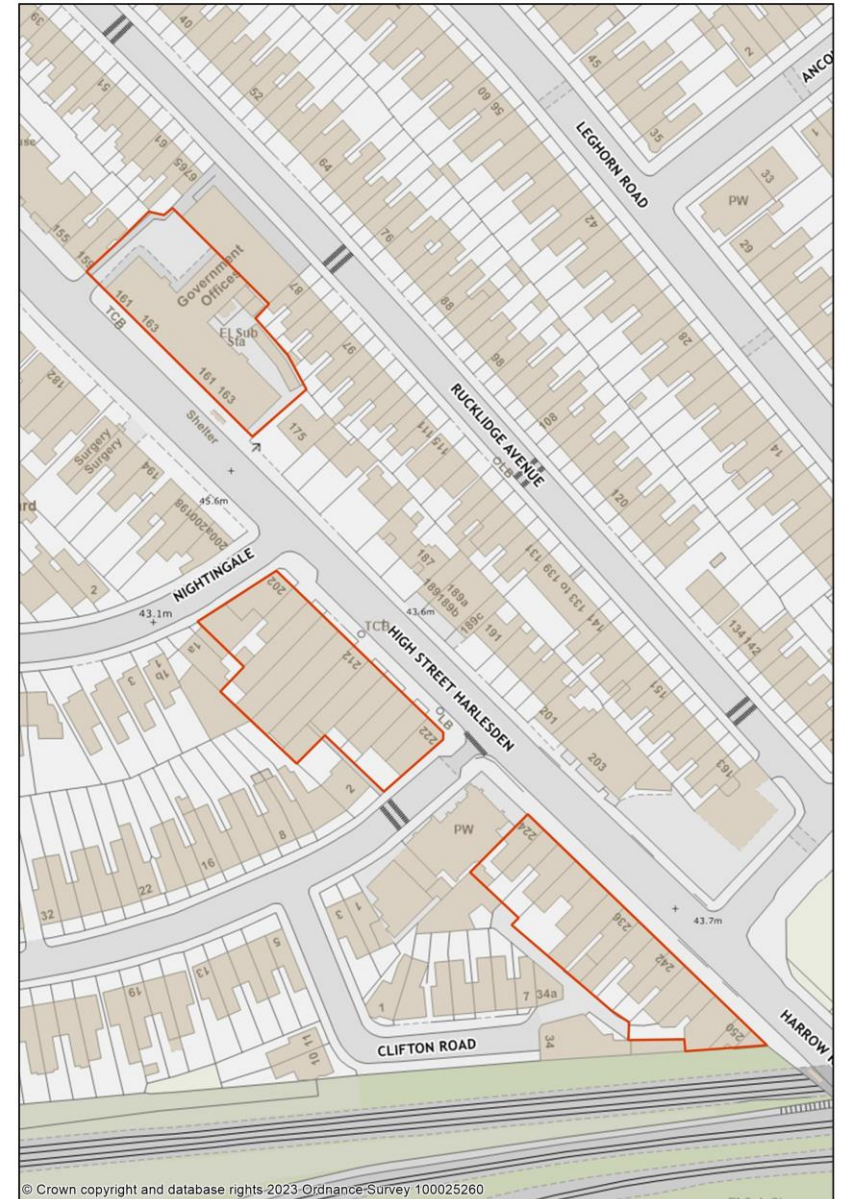

© Crown copyright and database rights 2023 Ordnance Survey 100025260

Harlesden Town Centre 2/3

Paul Lewin Edit

1:1024

22 March 2023

0 0.02 0.04 kilometres

Paul Lewin Edit

1:1500

22 March 2023

0 0.025 0.05 kilometres

Harlesden Town Centre 3/3

Paul Lewin Edit

Paul Lewin Edit

© Crown copyright and database rights 2023 Ordnance Survey 100025260

1:1024

22 March 2023

0 0.02 0.04 kilometres

© Crown copyright and database rights 2023 Ordnance Survey 100025260

1:1250

0 0.02 0.04 kilometres

© Crown copyright and database rights 2023 Ordnance Survey 100025260

Kensal Rise Town Centre