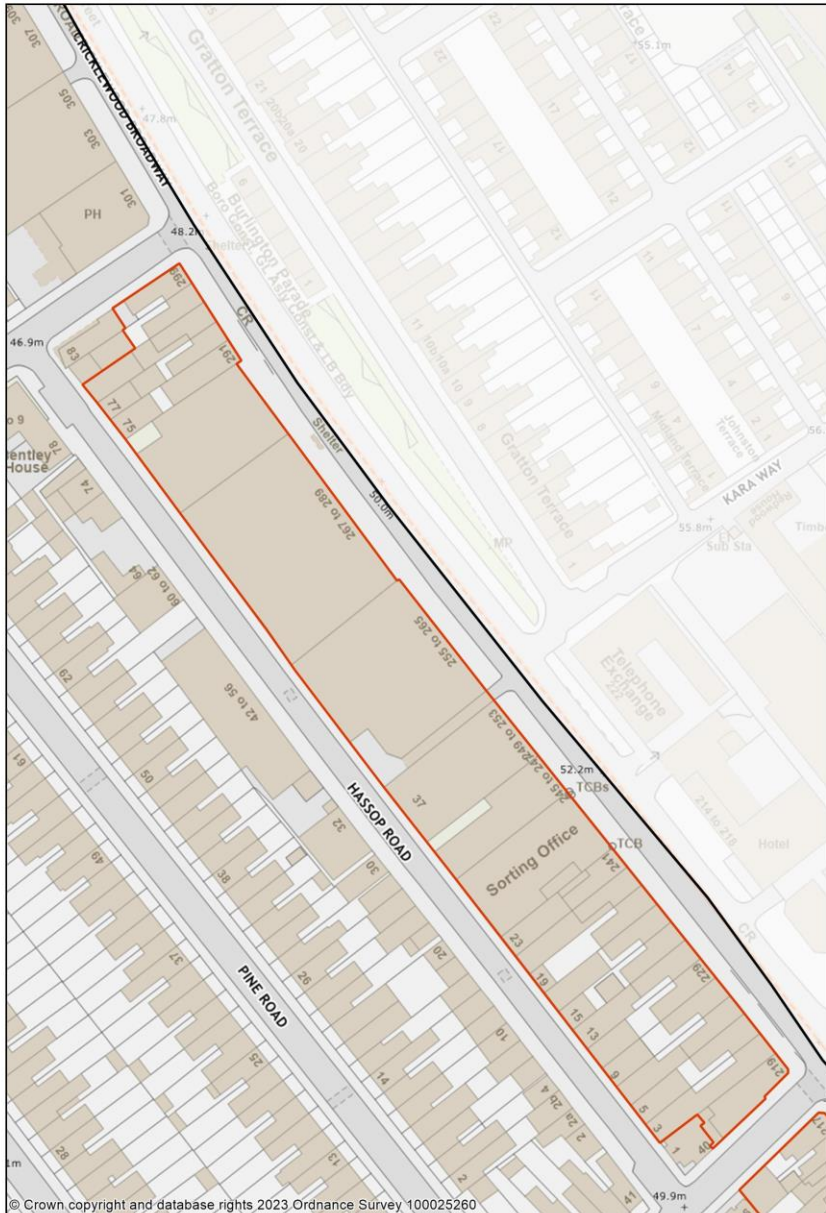

Burnt Oak Town Centre

Church End Town Centre

Colindale Town Centre

Colindale Town Centre

Cricklewood Town Centre 1/2

Ealing Road Town Centre

Harlesden Town Centre 1/3

© Crown copyright and database rights 2023 Ordnance Survey 100025260

© Crown copyright and database rights 2023 Ordnance Survey 100025260

Harlesden Town Centre 2/3

Paul Lewin Edit

1:1024

22 March 2023

0 0.02 0.04 kilometres

Paul Lewin Edit

1:1500

22 March 2023

0 0.025 0.05 kilometres

Harlesden Town Centre 3/3

Paul Lewin Edit

Paul Lewin Edit

© Crown copyright and database rights 2023 Ordnance Survey 100025260

1:1024

22 March 2023