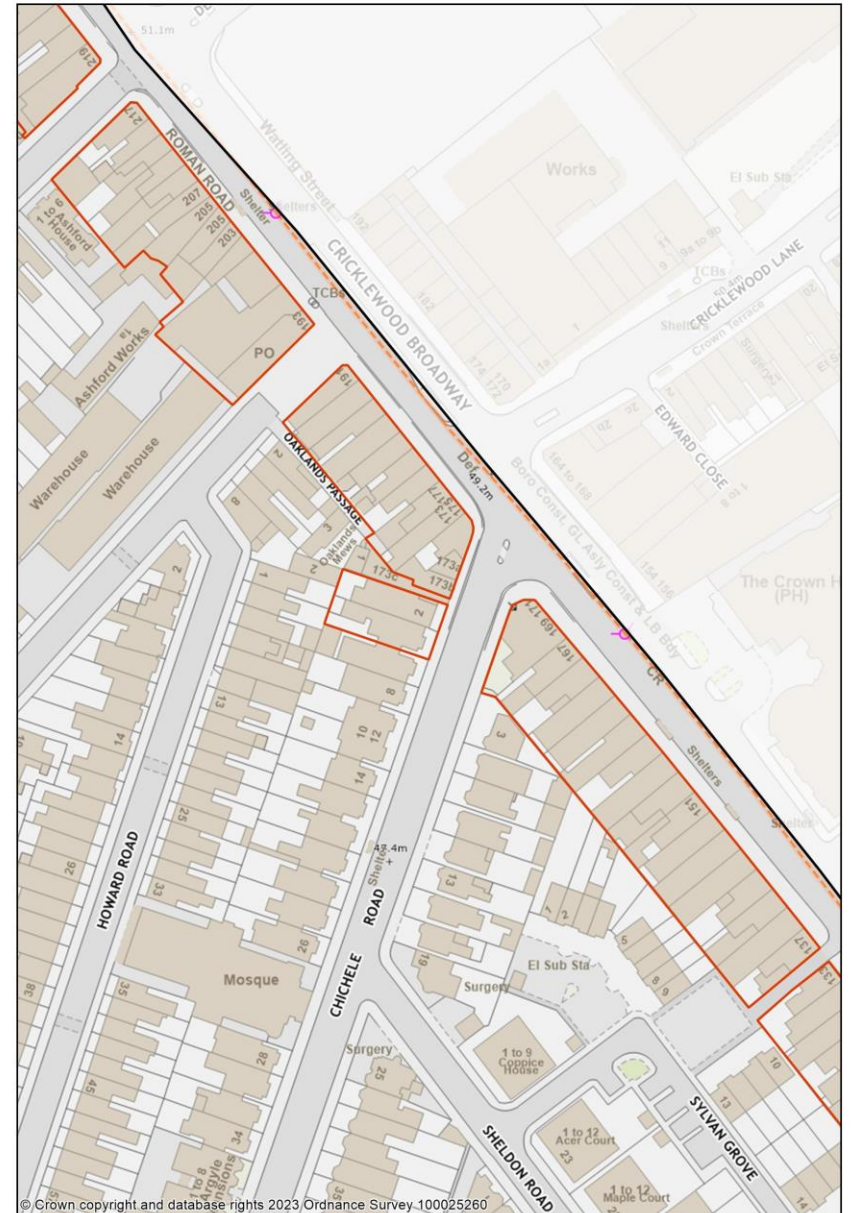

Burnt Oak Town Centre

Church End Town Centre

Colindale Town Centre

Colindale Town Centre

Cricklewood Town Centre 1/2

Ealing Road Town Centre

Harlesden Town Centre 1/3

© Crown copyright and database rights 2023 Ordnance Survey 100025260

© Crown copyright and database rights 2023 Ordnance Survey 100025260

Harlesden Town Centre 2/3

Paul Lewin Edit

1:1024

22 March 2023

0 0.02 0.04 kilometres

Paul Lewin Edit

1:1500

22 March 2023

0 0.025 0.05 kilometres

Harlesden Town Centre 3/3

Paul Lewin Edit

Paul Lewin Edit

© Crown copyright and database rights 2023 Ordnance Survey 100025260

1:1024

22 March 2023

0 0.02 0.04 kilometres

© Crown copyright and database rights 2023 Ordnance Survey 100025260

1:1250

0 0.02 0.04 kilometres

© Crown copyright and database rights 2023 Ordnance Survey 100025260

Kensal Rise Town Centre