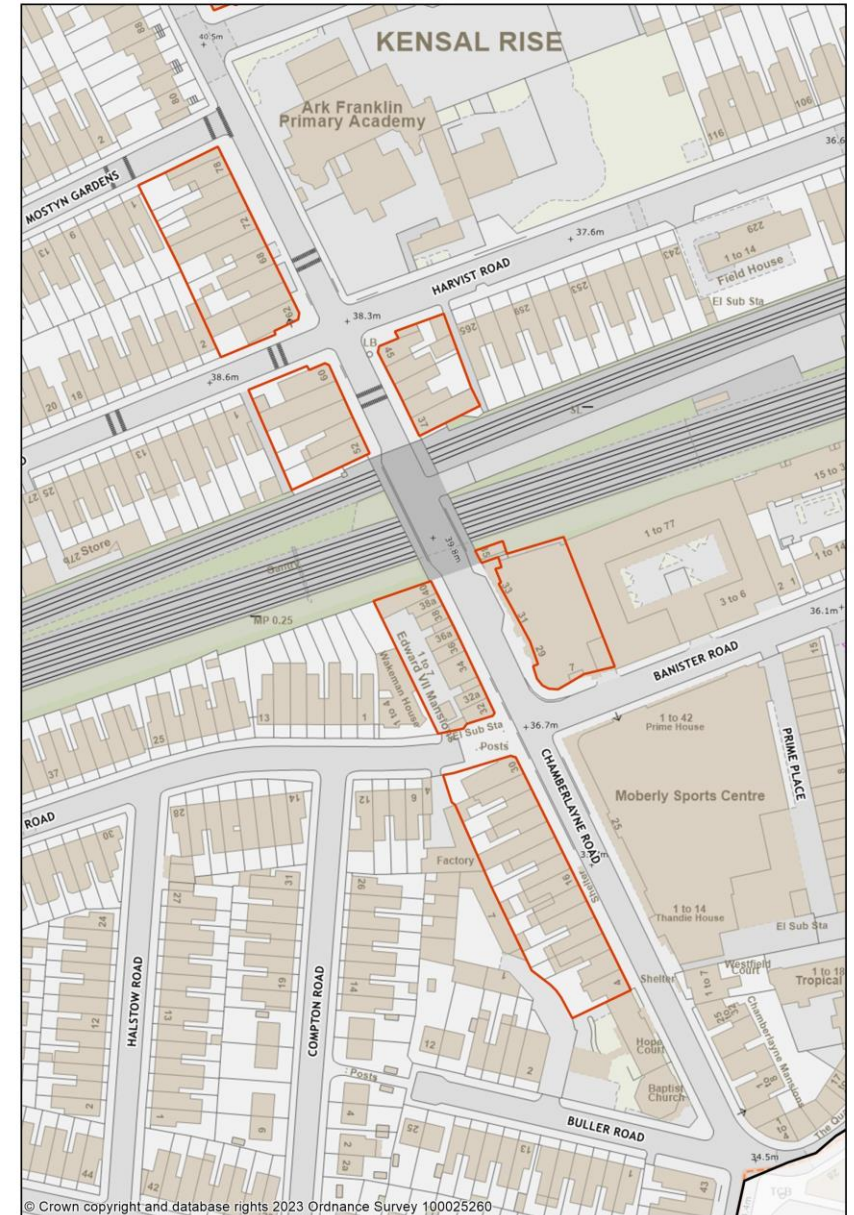

0 0.02 0.04 kilometres

© Crown copyright and database rights 2023 Ordnance Survey 100025260

1:1250

0 0.02 0.04 kilometres

© Crown copyright and database rights 2023 Ordnance Survey 100025260

Kensal Rise Town Centre