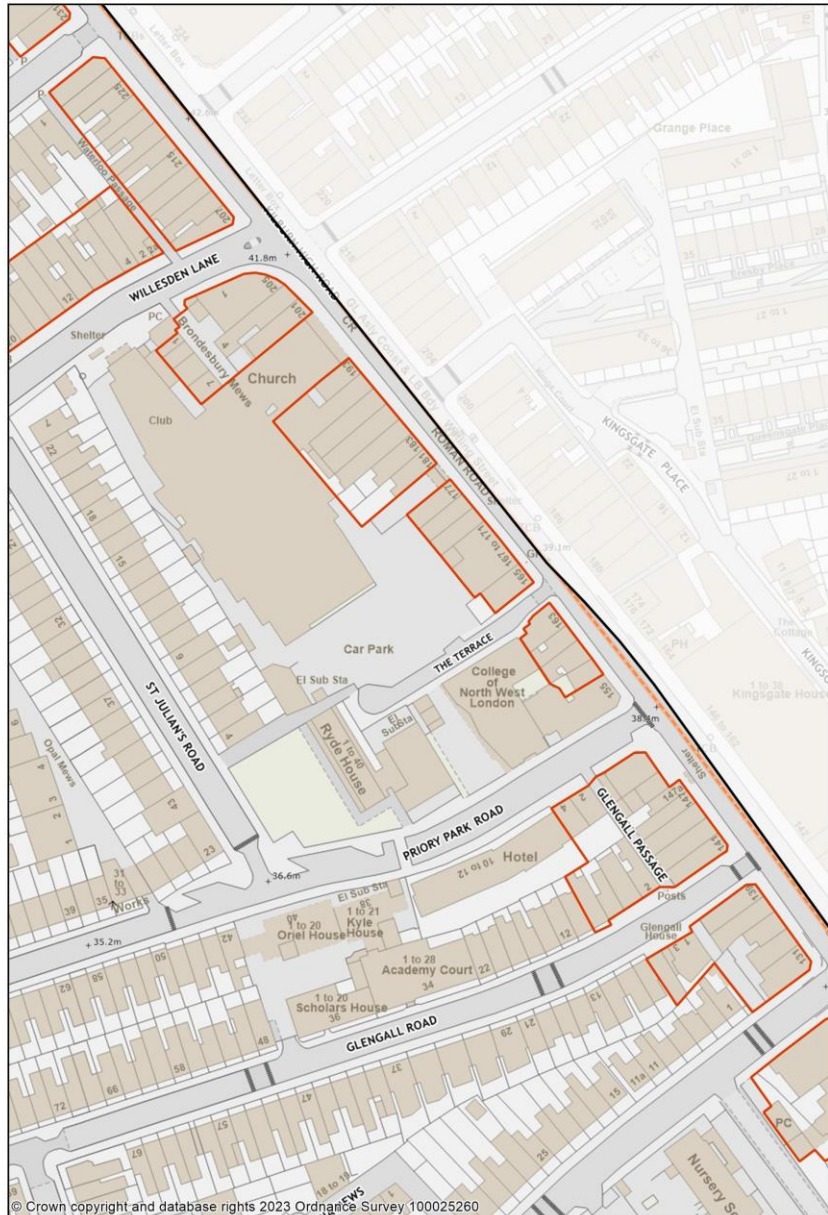

0 0.025 0.05 kilometres

Paul Lewin Edit

© Crown copyright and database rights 2023. Ordnance Survey 100025260

Kilburn Town Centre 1/3

Kilburn Town Centre 2/3

Kilburn Town Centre 3/3

Paul Lewin Edit

© Crown copyright and database rights 2023 Ordnance Survey 100025260