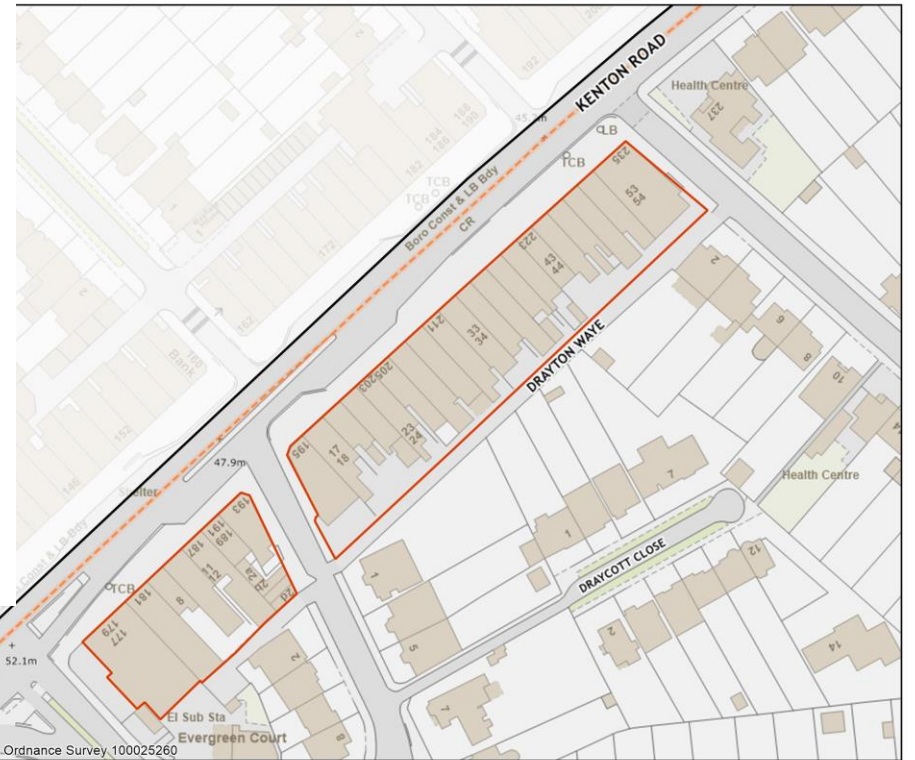

1:1250

22 March 2023

0 0.025 0.05 kilometres

Paul Lewin Edit