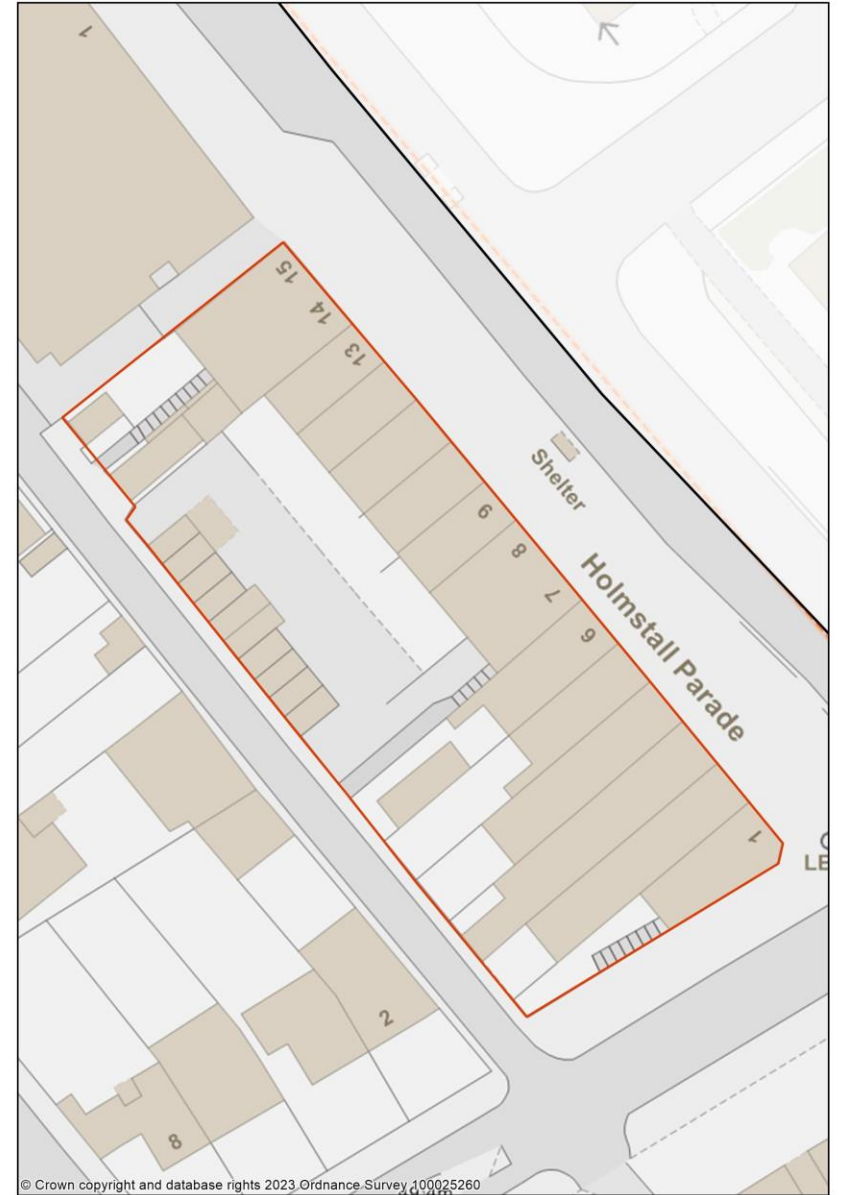

Burnt Oak Town Centre

Church End Town Centre

Colindale Town Centre

Colindale Town Centre

Cricklewood Town Centre 1/2

Ealing Road Town Centre

Harlesden Town Centre 1/3

© Crown copyright and database rights 2023 Ordnance Survey 100025260

© Crown copyright and database rights 2023 Ordnance Survey 100025260

Harlesden Town Centre 2/3

Paul Lewin Edit

1:1024

22 March 2023

0 0.02 0.04 kilometres

Paul Lewin Edit

1:1500