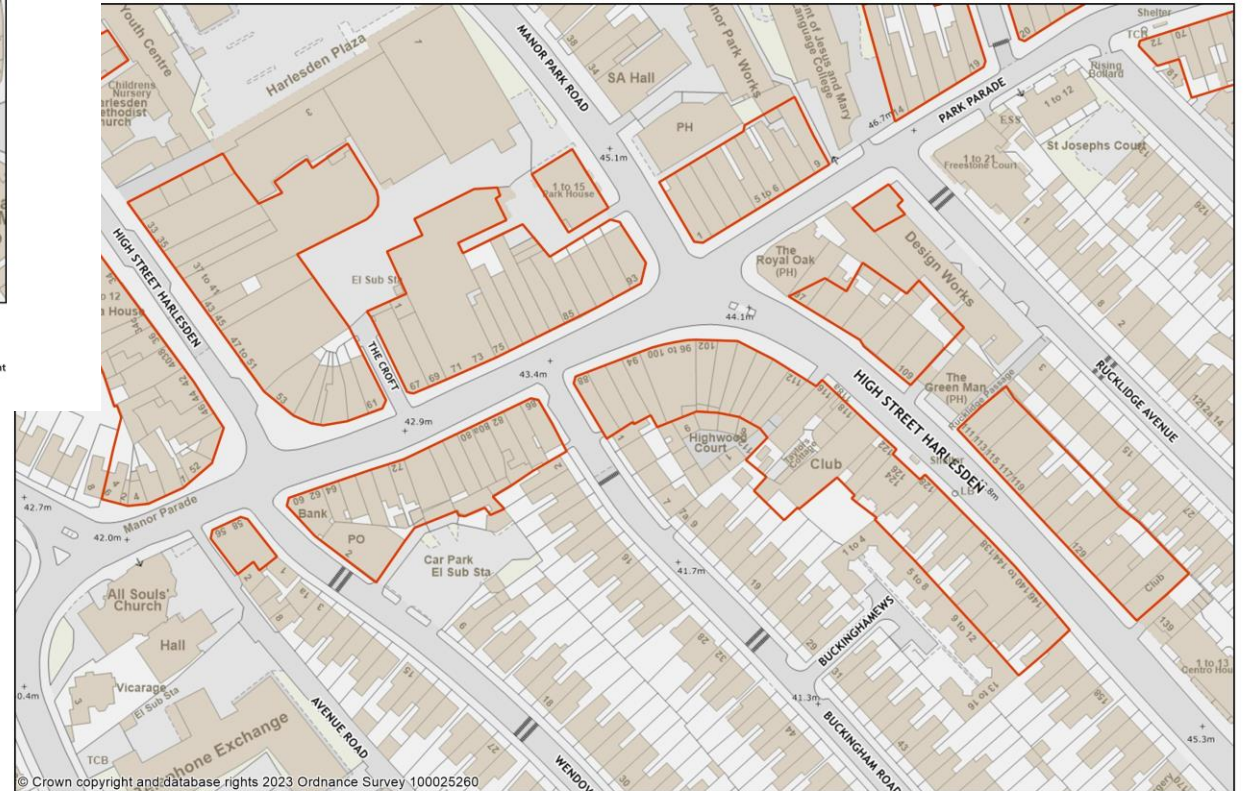

Burnt Oak Town Centre

Church End Town Centre

Colindale Town Centre

Colindale Town Centre

Cricklewood Town Centre 1/2

Ealing Road Town Centre

Harlesden Town Centre 1/3

© Crown copyright and database rights 2023 Ordnance Survey 100025260

© Crown copyright and database rights 2023 Ordnance Survey 100025260

Harlesden Town Centre 2/3

Paul Lewin Edit

1:1024

22 March 2023

0 0.02 0.04 kilometres

Paul Lewin Edit

1:1500

22 March 2023

0 0.025 0.05 kilometres

Harlesden Town Centre 3/3

Paul Lewin Edit

Paul Lewin Edit

© Crown copyright and database rights 2023 Ordnance Survey 100025260

1:1024

22 March 2023

0 0.02 0.04 kilometres

© Crown copyright and database rights 2023 Ordnance Survey 100025260

1:1250

0 0.02 0.04 kilometres

© Crown copyright and database rights 2023 Ordnance Survey 100025260

Kensal Rise Town Centre