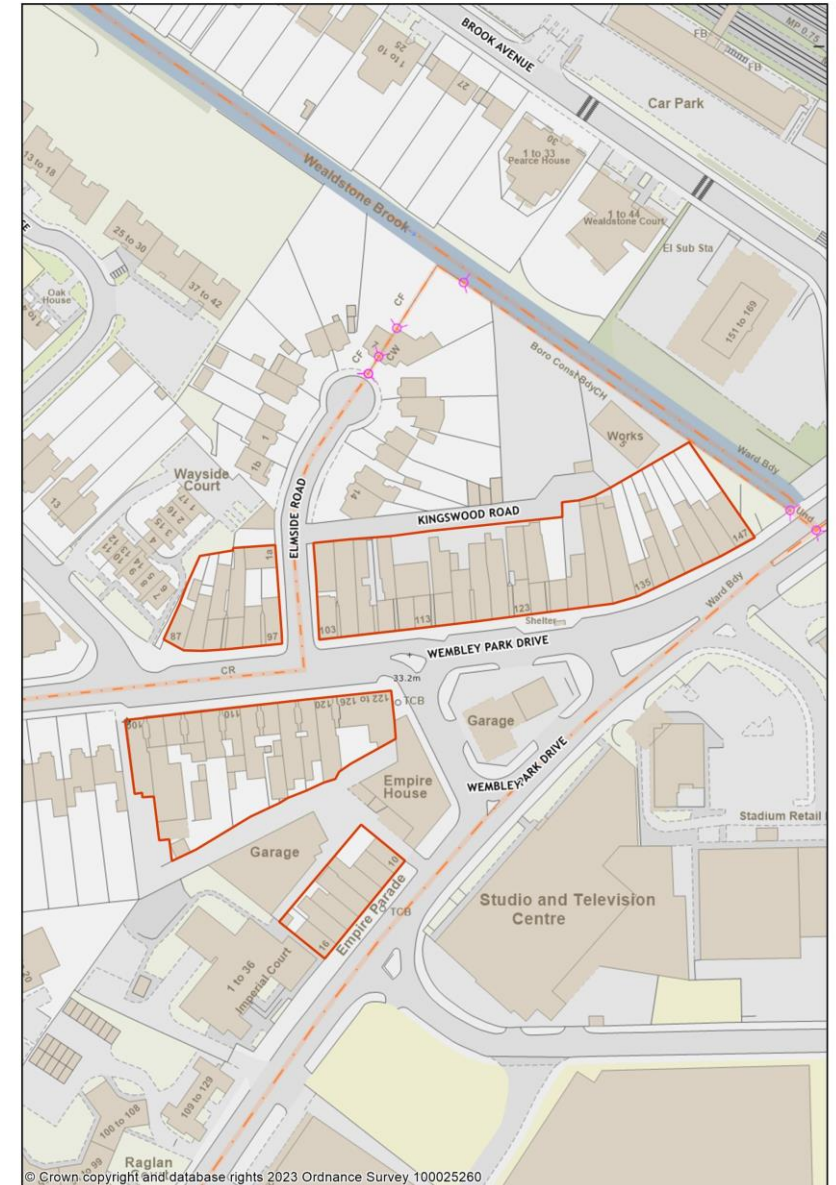

22 March 2023

0 0.025 0.05 kilometres

Paul Lewin Edit

1:750

0 0.01 0.02 kilometres

© Crown copyright and database rights 2023 Ordnance Survey 100025260

Wembley Park Town Centre

© Crown copyright and database rights 2023 Ordnance Survey 100025260