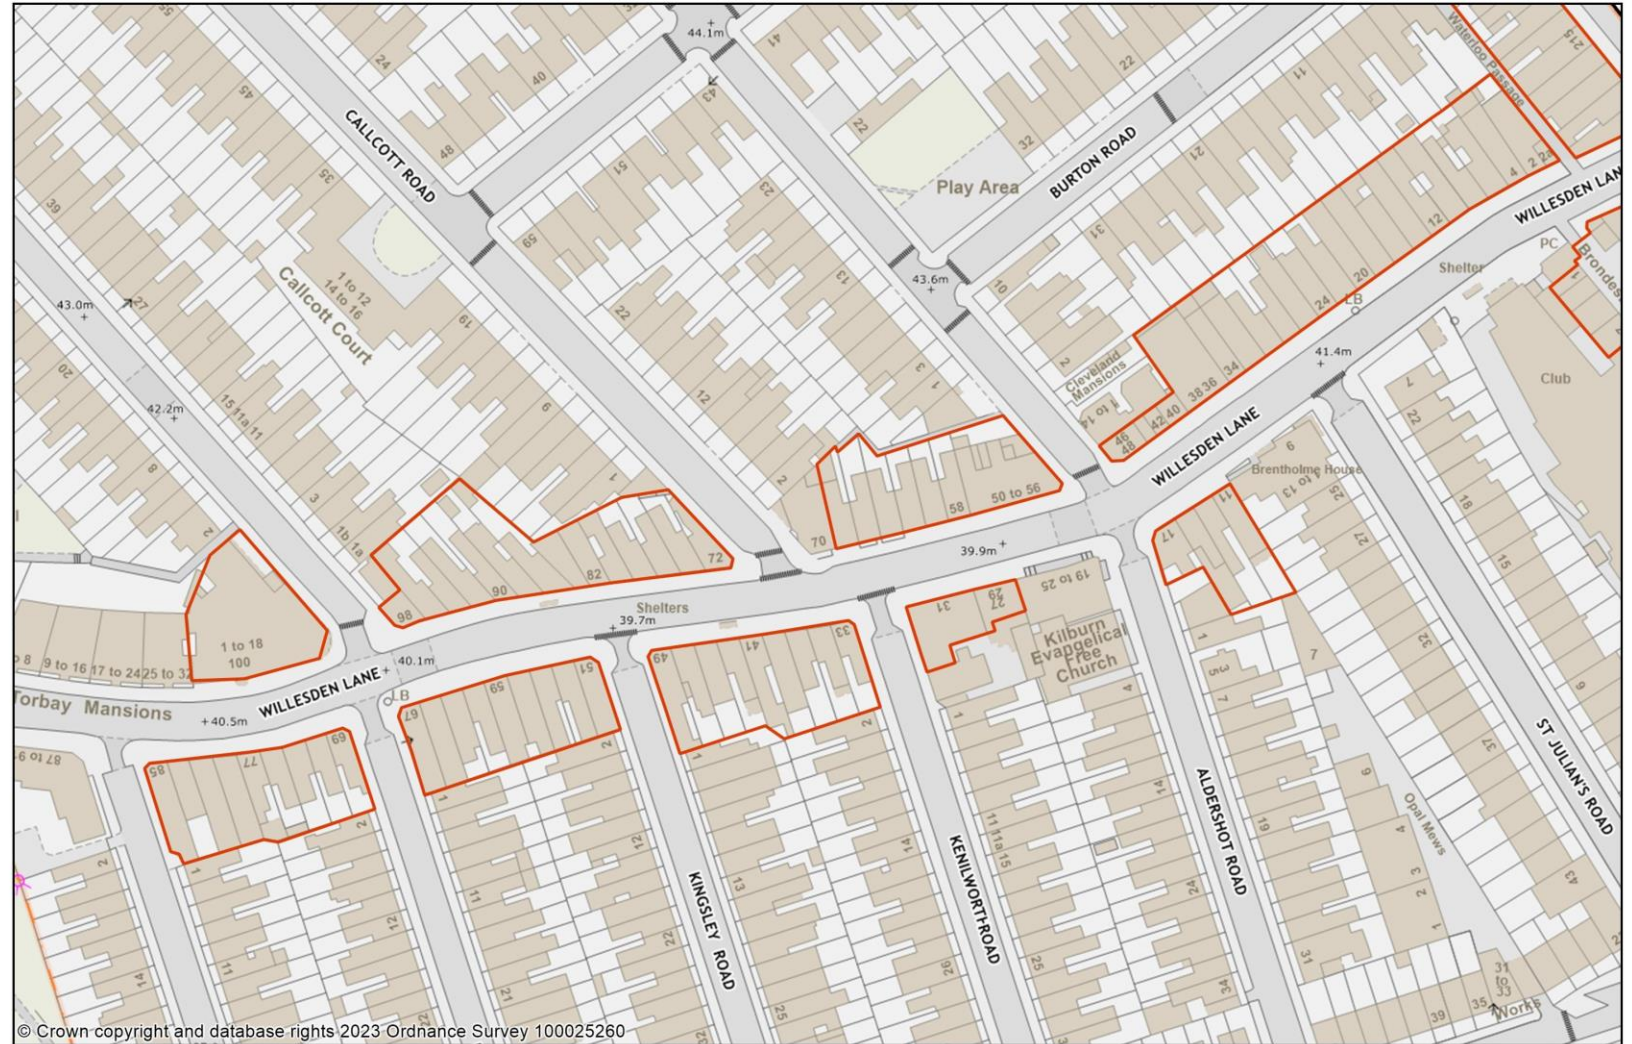

© Crown copyright and database rights 2023 Ordnance Survey 100025260

1:1500

22 March 2023

0 0.025 0.05 kilometres