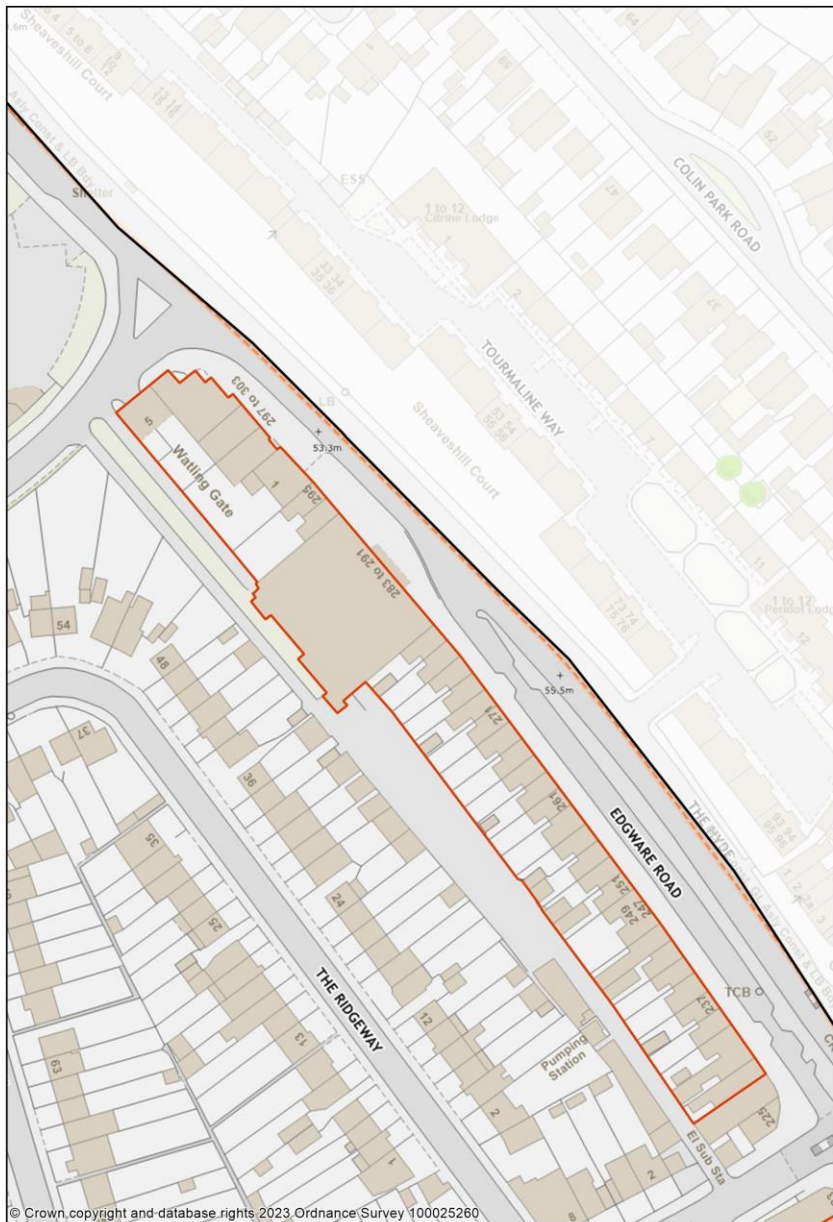

Burnt Oak Town Centre

Church End Town Centre

Colindale Town Centre

Colindale Town Centre

Cricklewood Town Centre 1/2

Ealing Road Town Centre

Harlesden Town Centre 1/3

© Crown copyright and database rights 2023 Ordnance Survey 100025260

© Crown copyright and database rights 2023 Ordnance Survey 100025260

Harlesden Town Centre 2/3

Paul Lewin Edit

1:1024

22 March 2023

0 0.02 0.04 kilometres

Paul Lewin Edit

1:1500

22 March 2023

0 0.025 0.05 kilometres

Harlesden Town Centre 3/3

Paul Lewin Edit

Paul Lewin Edit

© Crown copyright and database rights 2023 Ordnance Survey 100025260

1:1024

22 March 2023