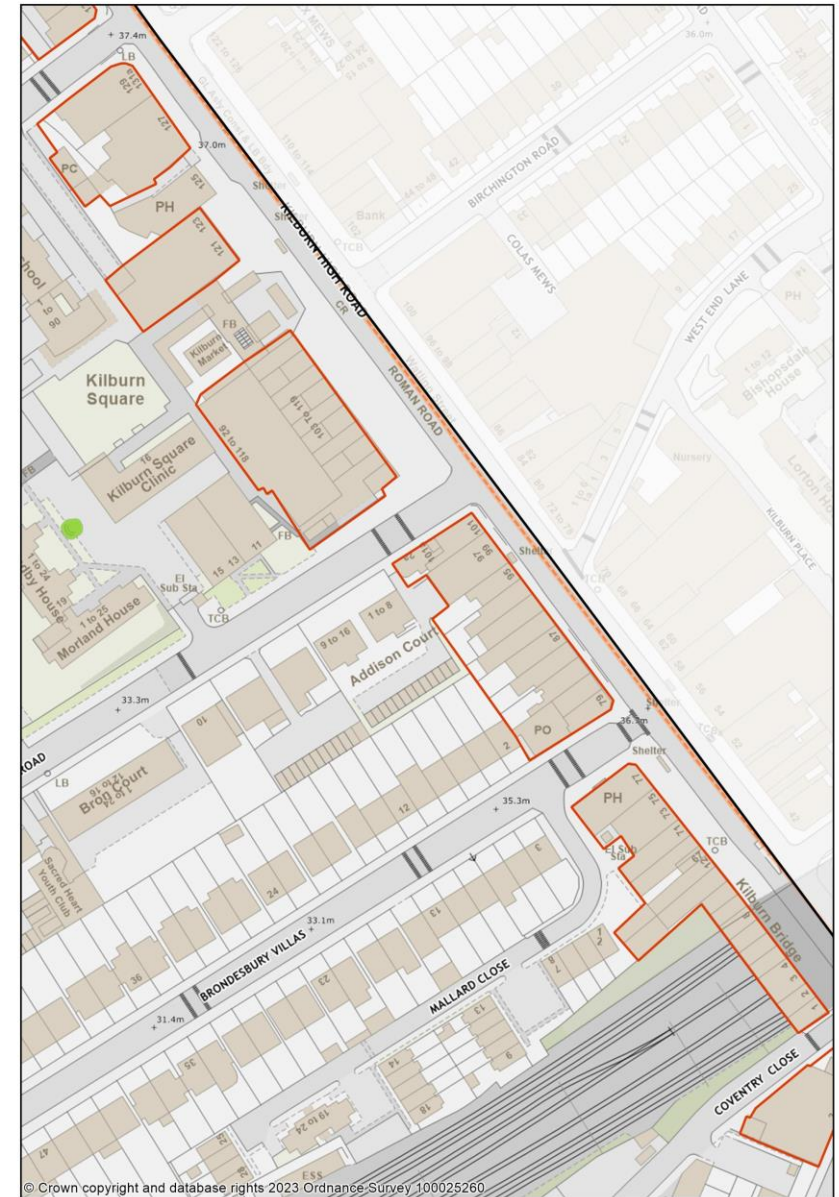

0 0.025 0.05 kilometres

Paul Lewin Edit

© Crown copyright and database rights 2023. Ordnance Survey 100025260

Kilburn Town Centre 1/3

Kilburn Town Centre 2/3

Kilburn Town Centre 3/3

Paul Lewin Edit

© Crown copyright and database rights 2023 Ordnance Survey 100025260