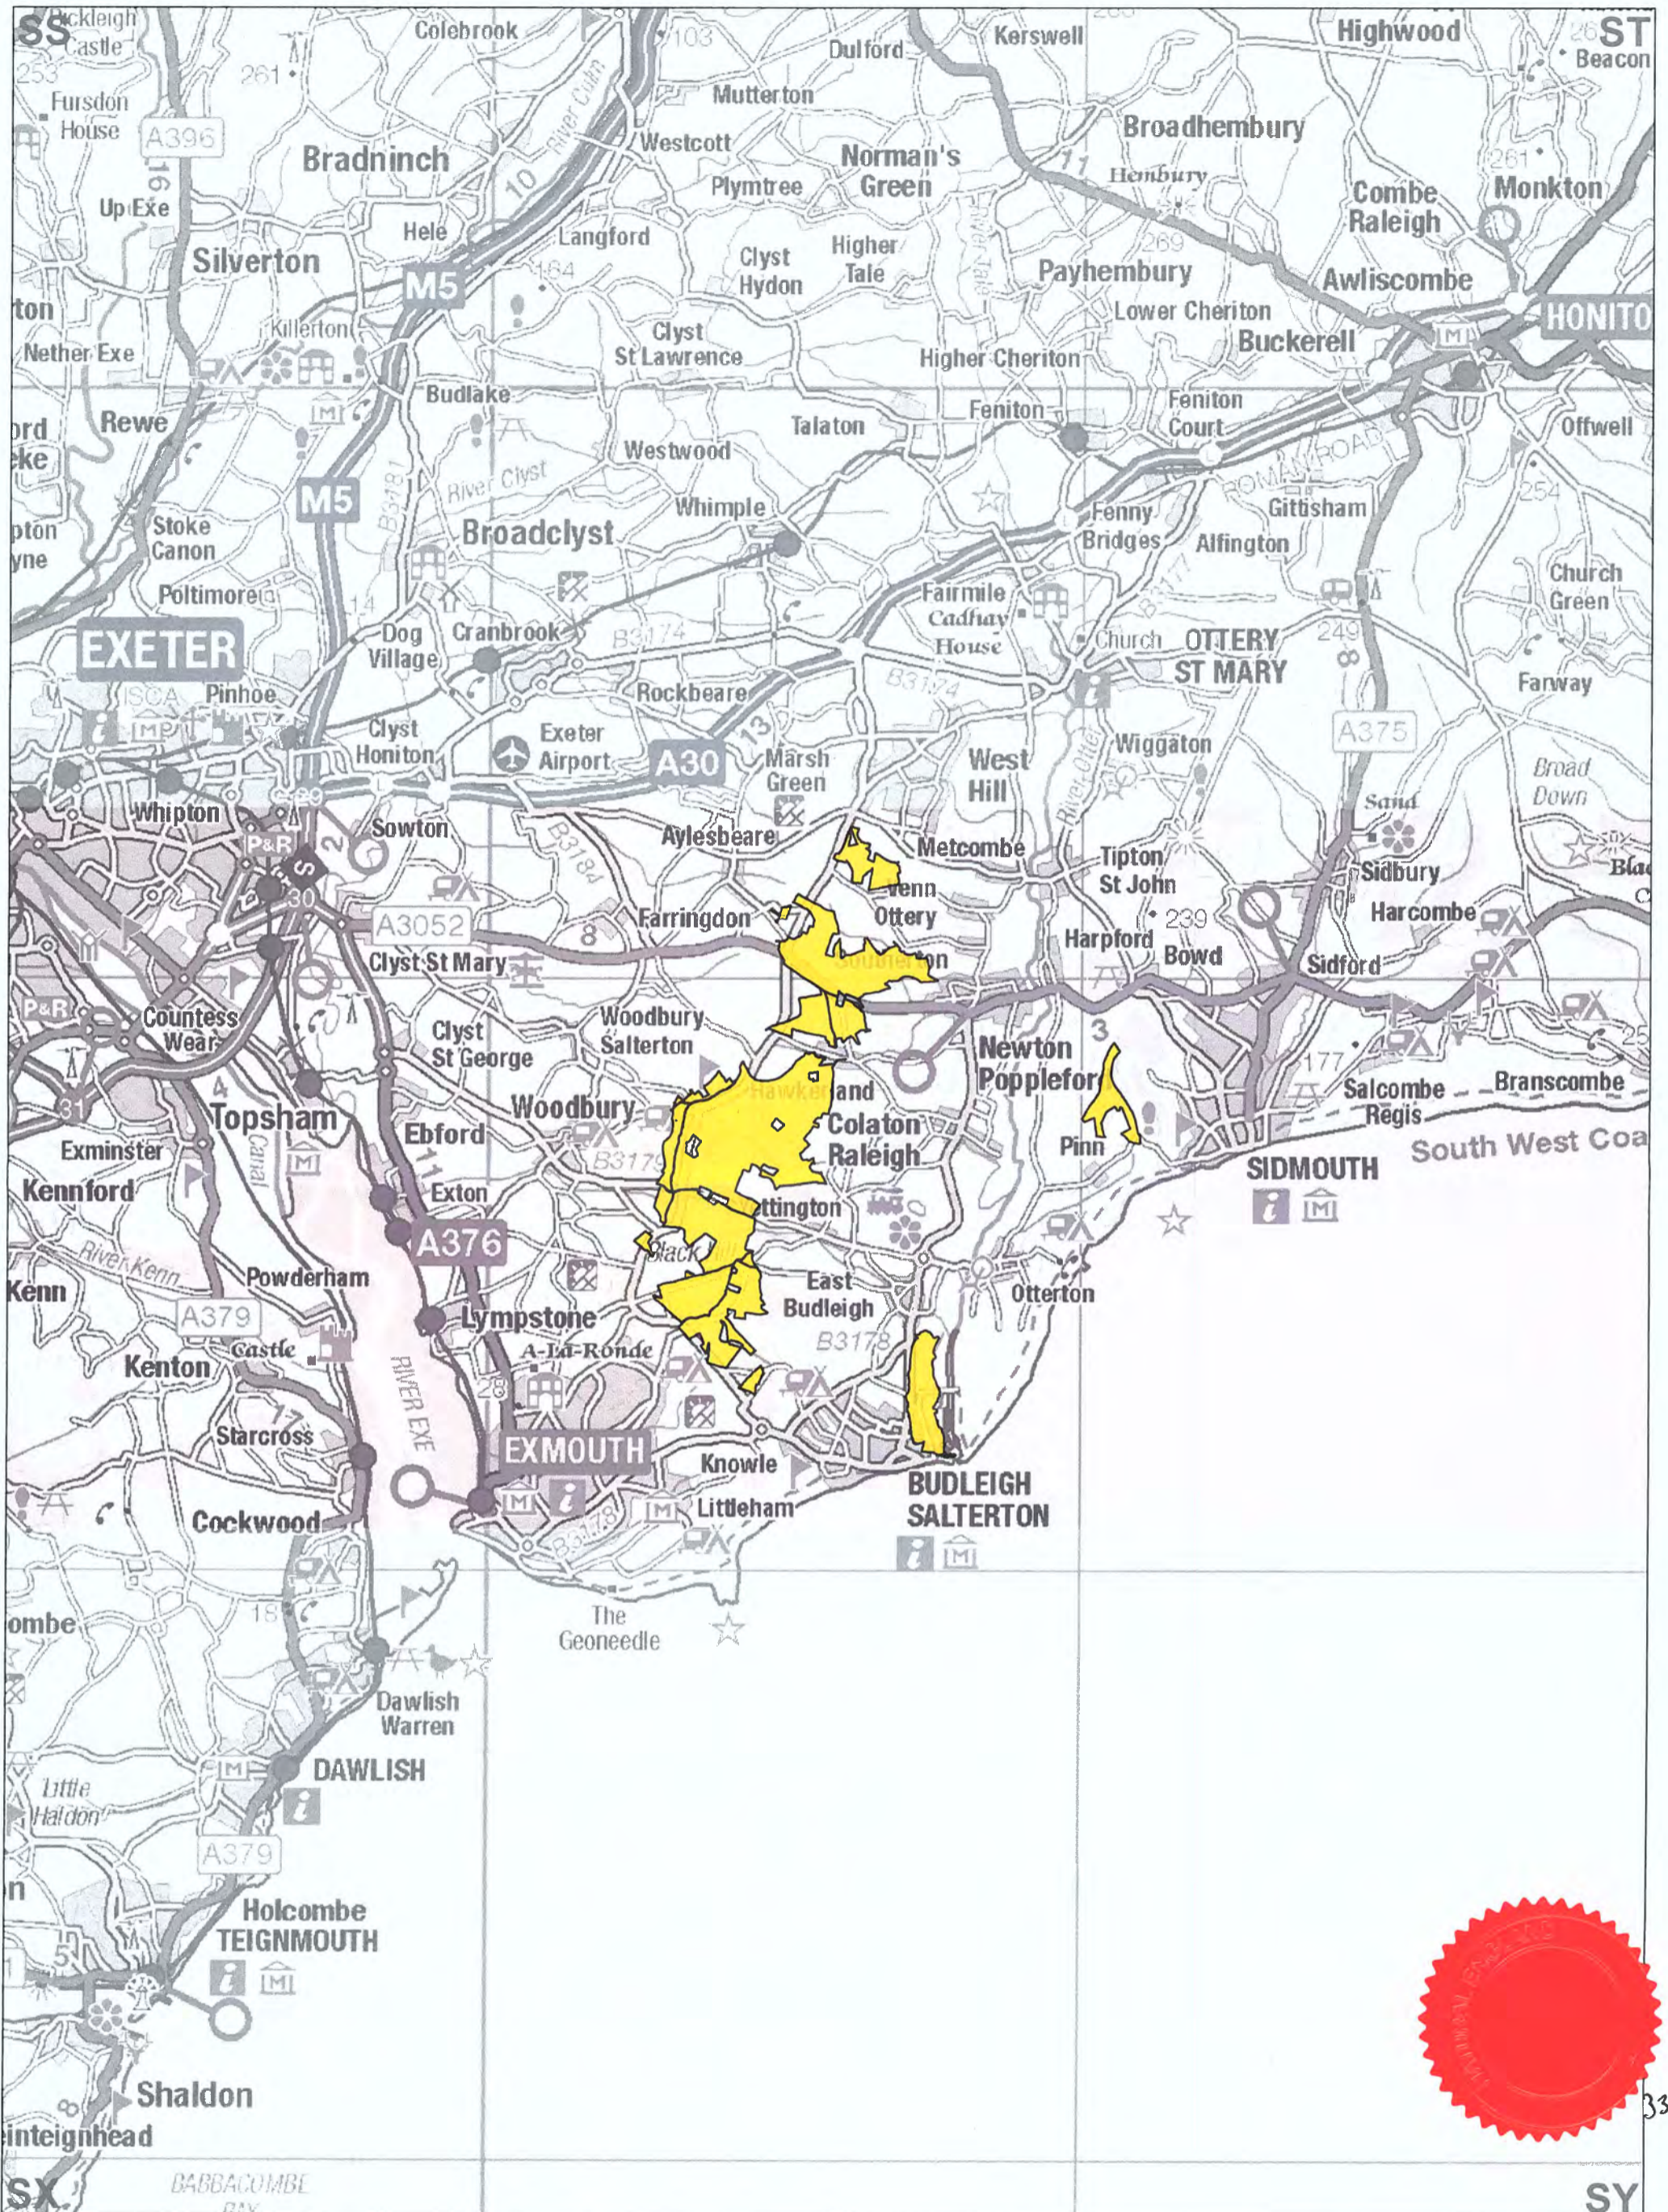

The land having a total area of 89.68 hectares or thereabouts, situated in the Parishes of Budleigh Salterton, East Budleigh and Otterton in the County of Devon and shown single hatched and shaded yellow on the attached maps is held by Clinton Devon Estates, a body approved by Natural England, and is being managed as a nature reserve.

A. J. J. S.
 Authorised signatory for and on behalf of Natural England

Total Area: 1248.58 Hectares

- Already declared
1158.90 Hectares
- Area of NNR Extension
89.68 Hectares

Theme ID
1460453
 Grid Ref
SY050872
 Version
20230202
 Plotted
20/02/2023

Scale 1:35,000 at A3

Map 1 of 1

Reproduced by permission of Ordnance Survey on behalf of HMSO
 © Crown copyright and database right 2023
 All rights reserved. Ordnance Survey Licence number 100022021
 © Natural England 2023

Scale 1:100,000 at A3
 Map 1 of 1

Reproduced by permission of Ordnance Survey on behalf of HMSO
 © Crown copyright and database right 2023
 All rights reserved. Ordnance Survey Licence number 100022021
 © Natural England 2023