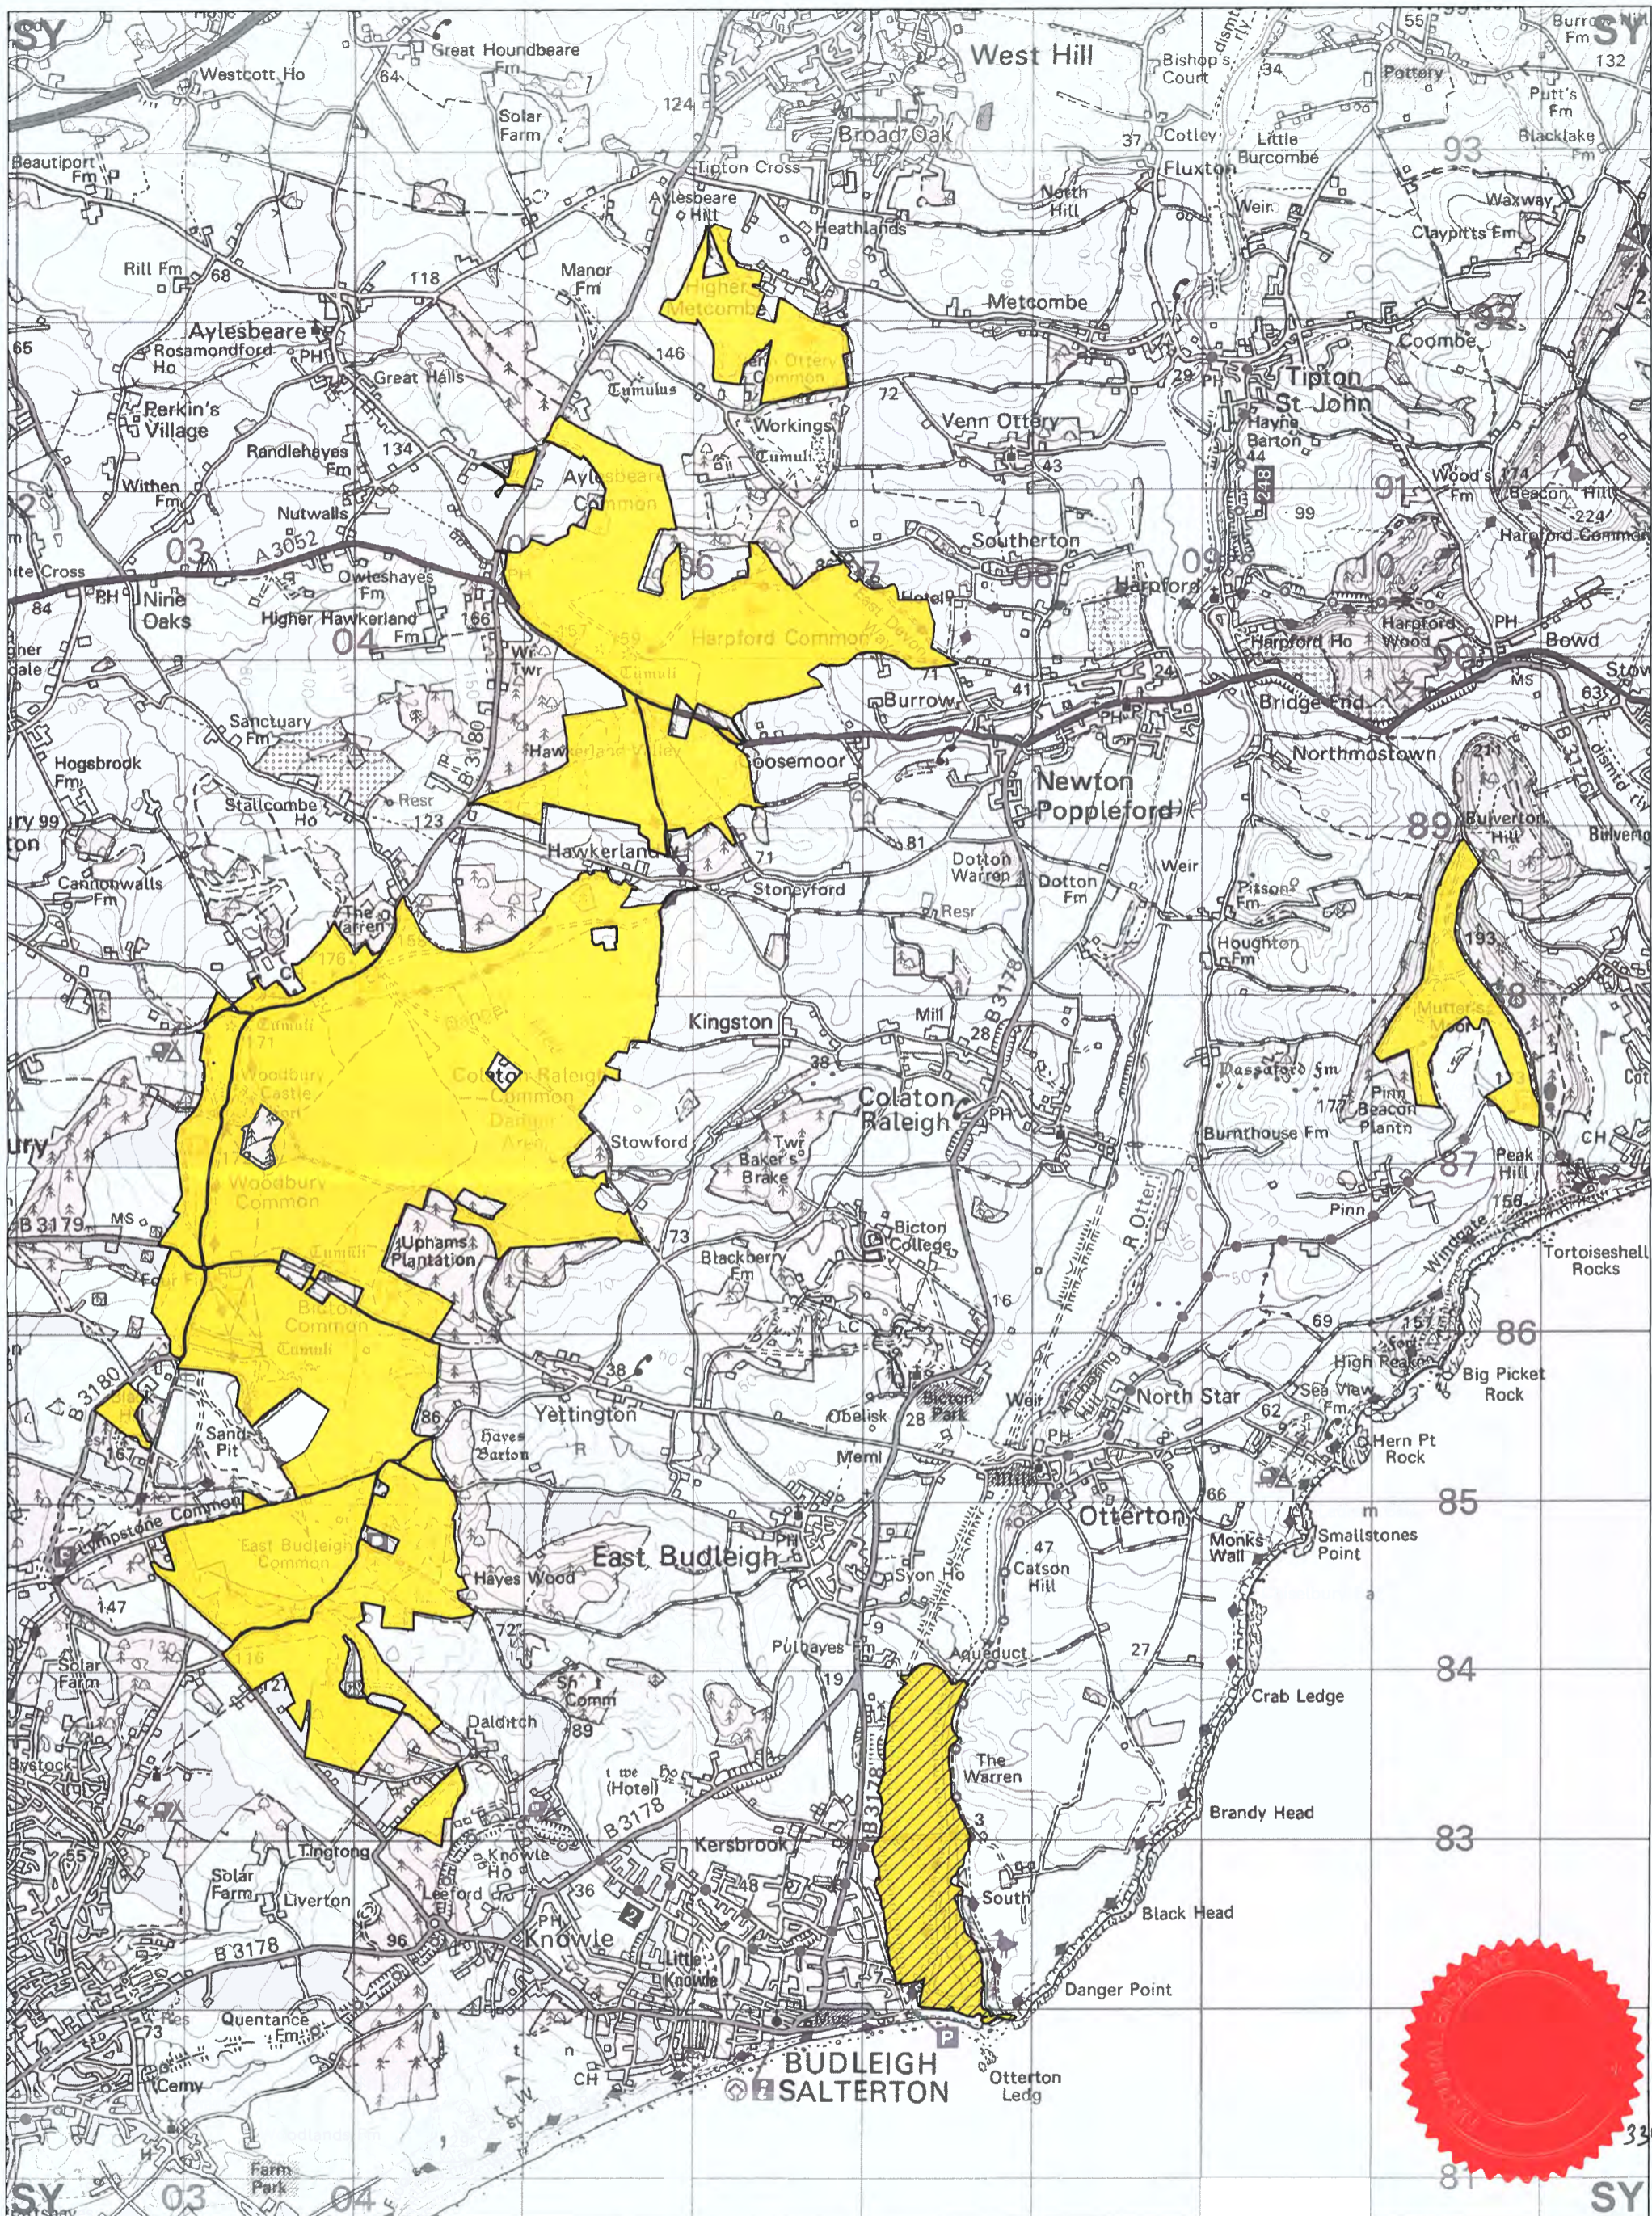

The land having a total area of 89.68 hectares or thereabouts, situated in the Parishes of Budleigh Salterton, East Budleigh and Otterton in the County of Devon and shown single hatched and shaded yellow on the attached maps is held by Clinton Devon Estates, a body approved by Natural England, and is being managed as a nature reserve.

Authorised Member/Officer of Natural England

this *10th* day of *November* 2023

National Nature Reserve
Peblebed Heaths
 Devon

Declaration No.02, 2023

Note:
 The boundary shown is derived from large scale Ordnance Survey Mastermap, and may not match the background detail on this map. Definitive maps at larger scales are available on request.

Scale 1:35,000 at A3

Map 1 of 1

Reproduced by permission of Ordnance Survey on behalf of HMSO
 © Crown copyright and database right 2023
 All rights reserved. Ordnance Survey Licence number 100022021
 © Natural England 2023

Scale 1:100,000 at A3
 Map 1 of 1

Reproduced by permission of Ordnance Survey on behalf of HMSO
 © Crown copyright and database right 2023
 All rights reserved. Ordnance Survey Licence number 100022021
 © Natural England 2023