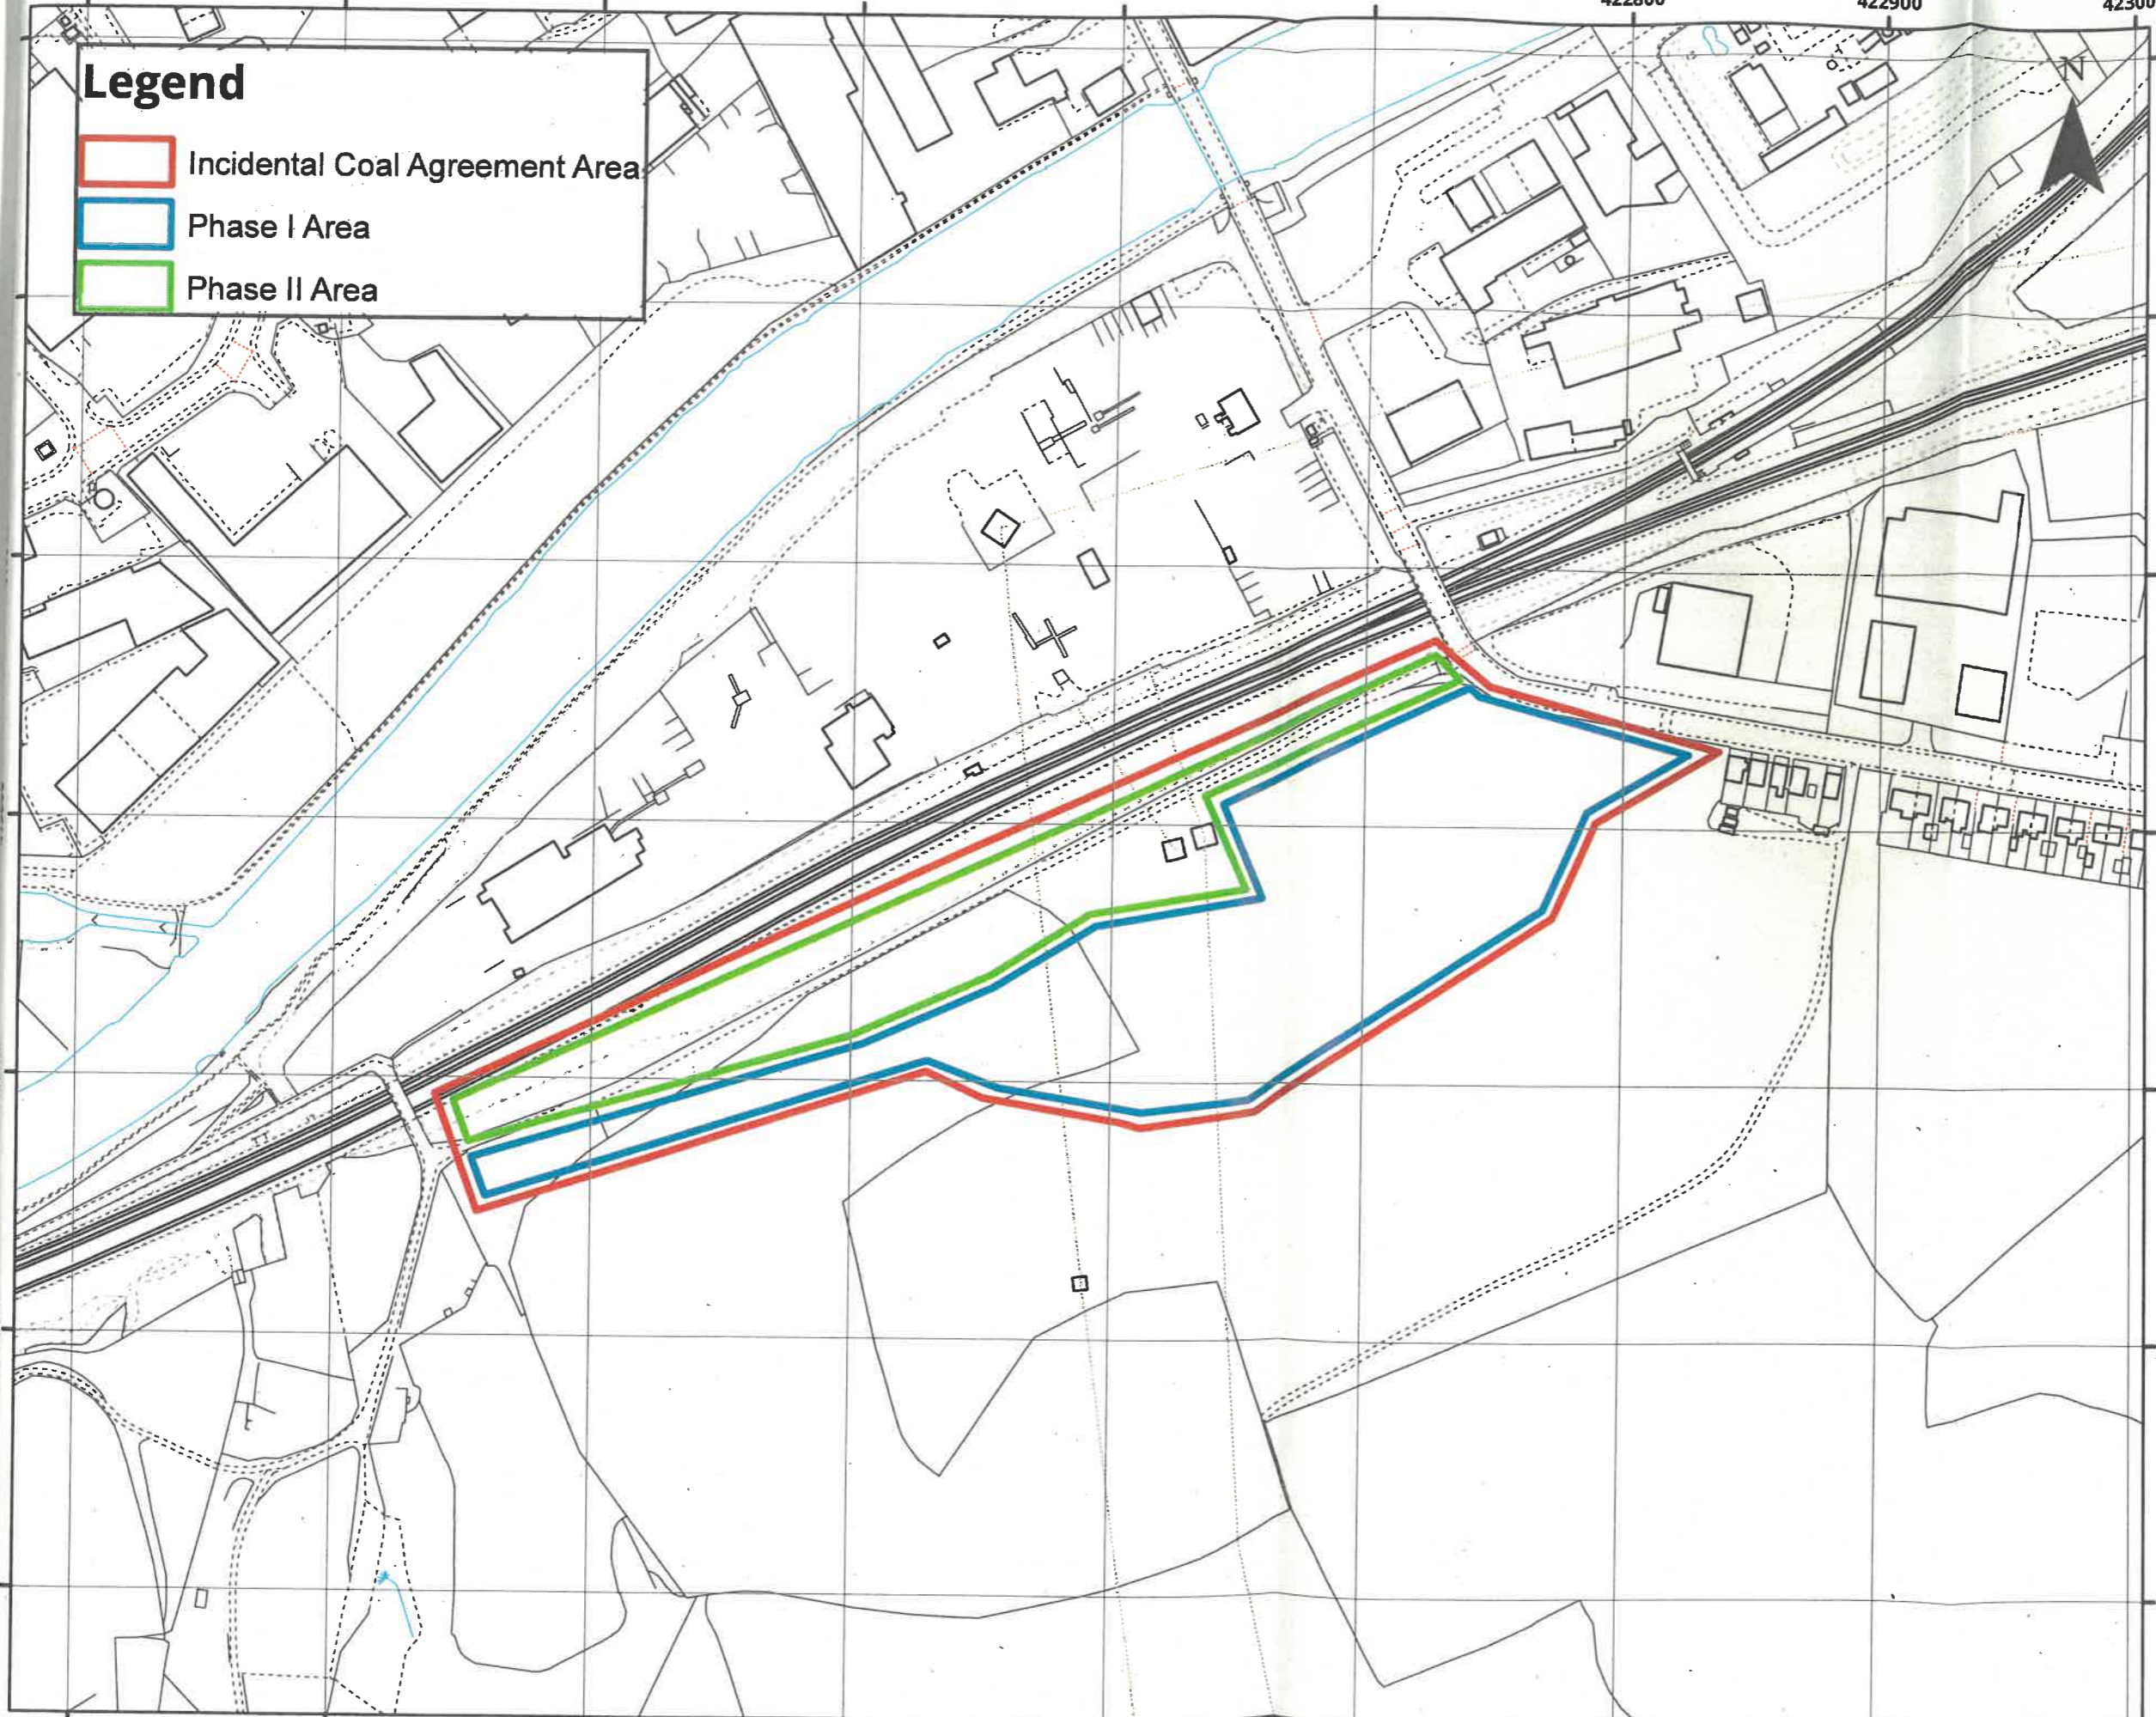

422200 422300 422400 422500 422600 422700 422800 422900 423000

Legend

- Incidental Coal Agreement Area
- Phase I Area
- Phase II Area

The Coal Authority

© Crown copyright and database rights 2023 OS licence number 100020315. You are granted a non-exclusive, royalty free, revocable licence solely to view the Licensed Data for non-commercial purposes for the period during which the Coal Authority makes it available. You are not permitted to copy, sub-license, distribute, sell or otherwise make available the Licensed Data to third parties in any form. Third party rights to enforce the terms of this licence shall be reserved by OS.

SIGNED on behalf of
THE COAL AUTHORITY by:-

SIGNED on behalf of
NETWORK RAIL INFRASTRUCTURE LTD by:-

Calder Road, Dewsbury
CA11/S25/0209/S
Scale: 1: 2500

422200 422300 422400 422500 422600 422700 422800 422900 423000