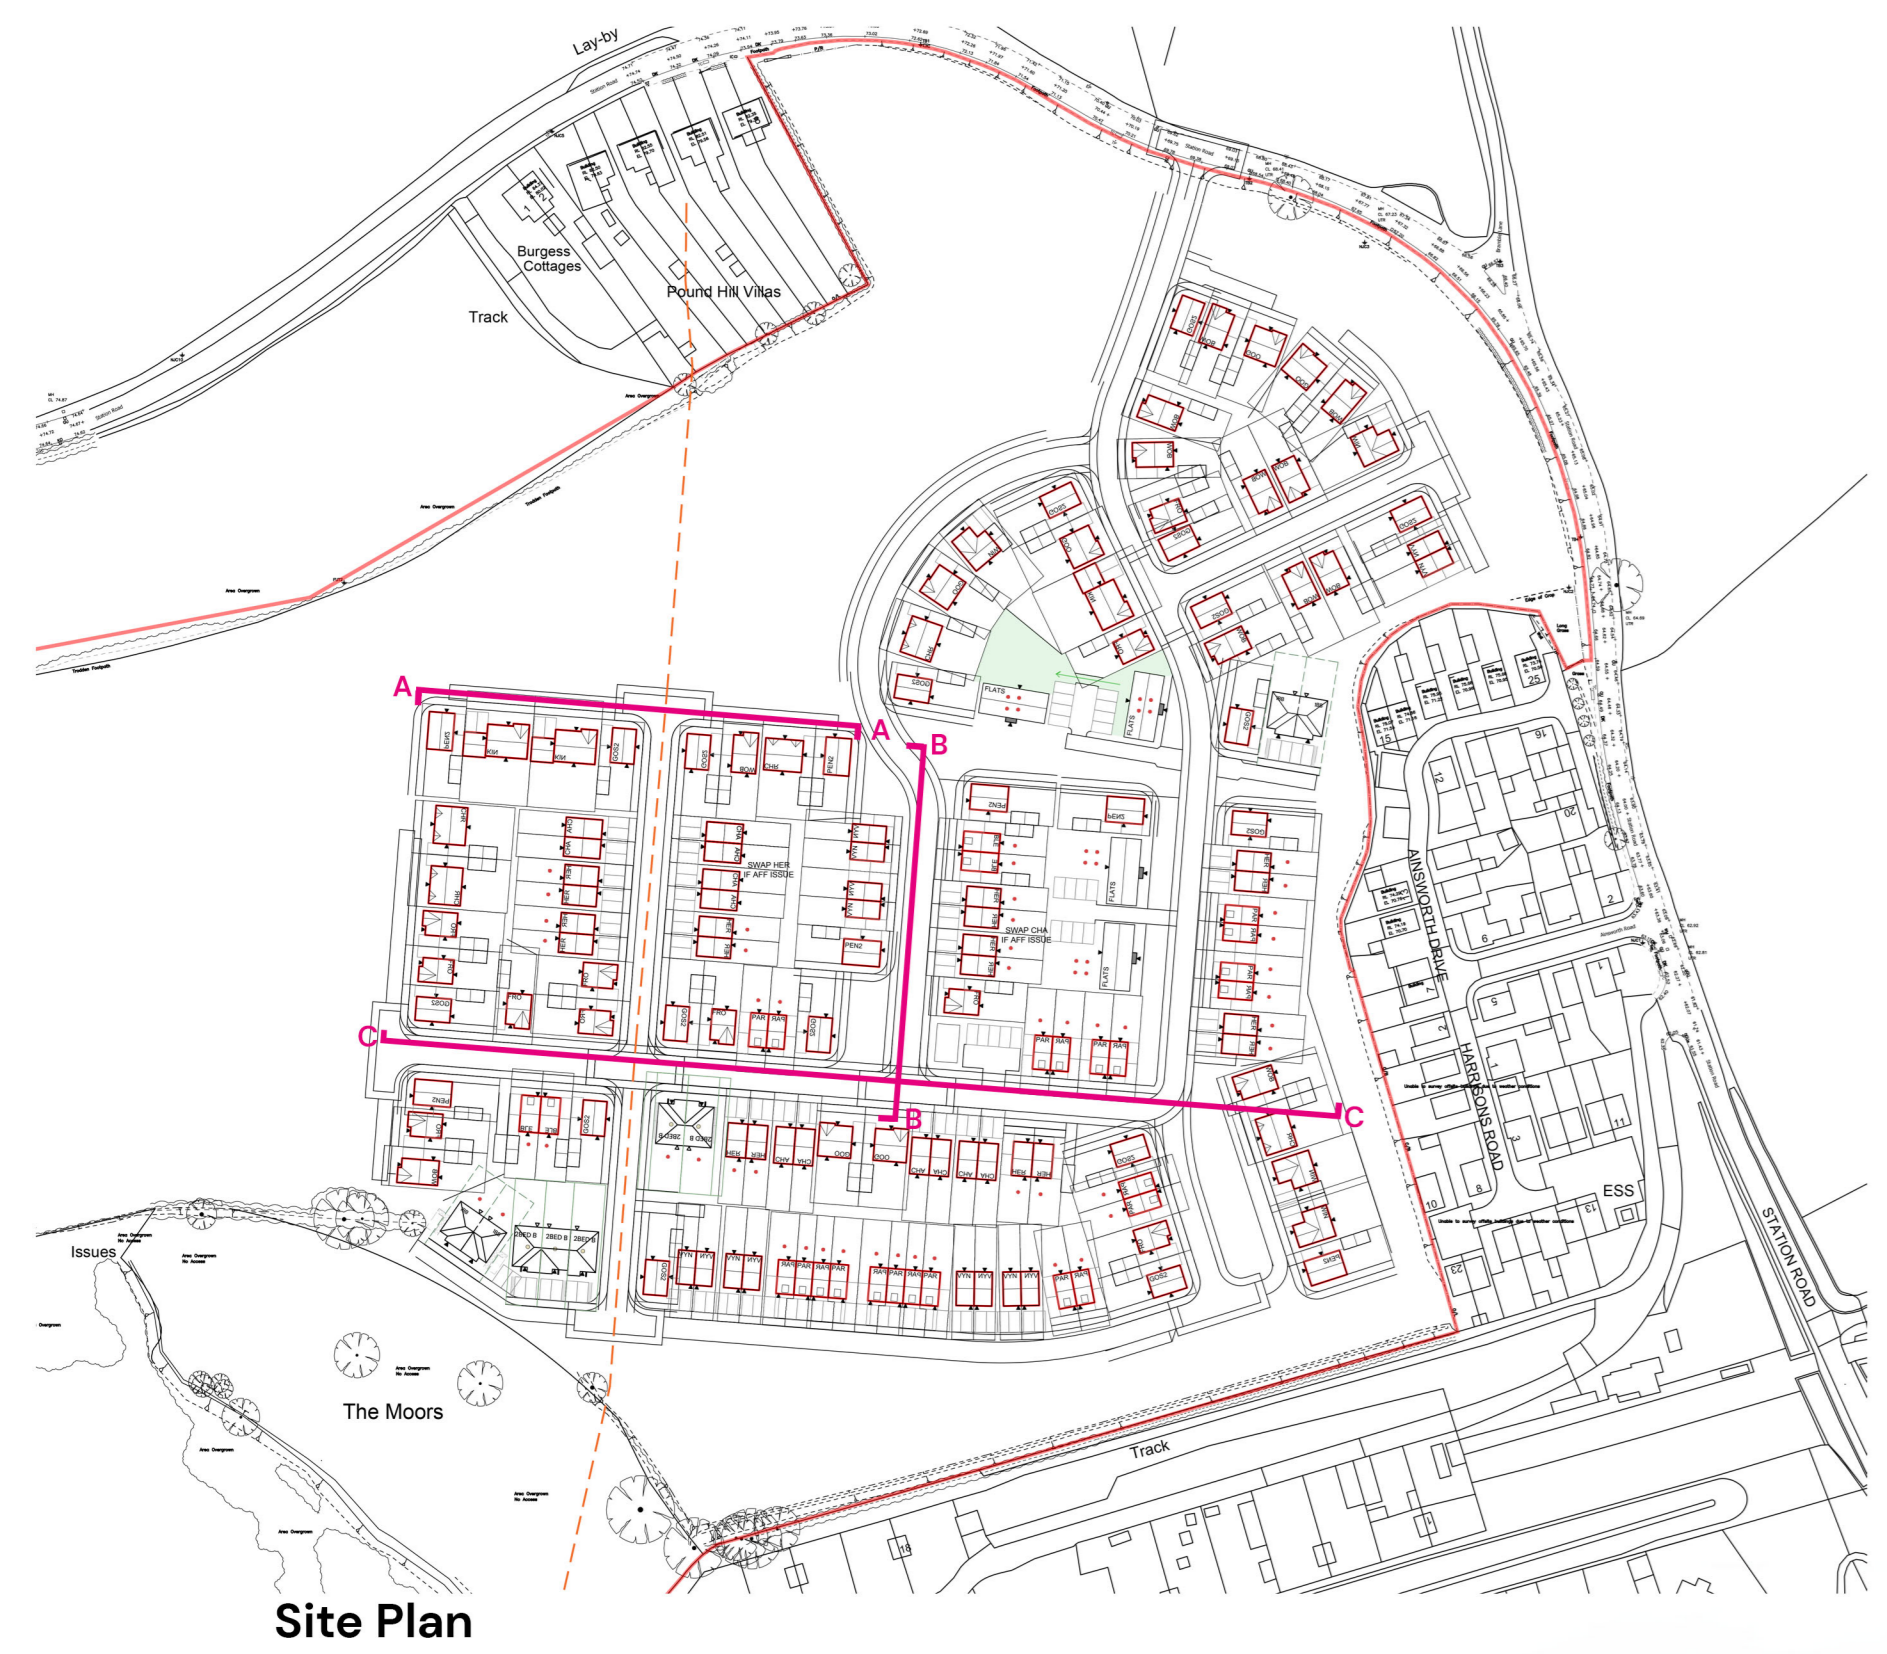

1:100 0 20m 40m

Site Plan