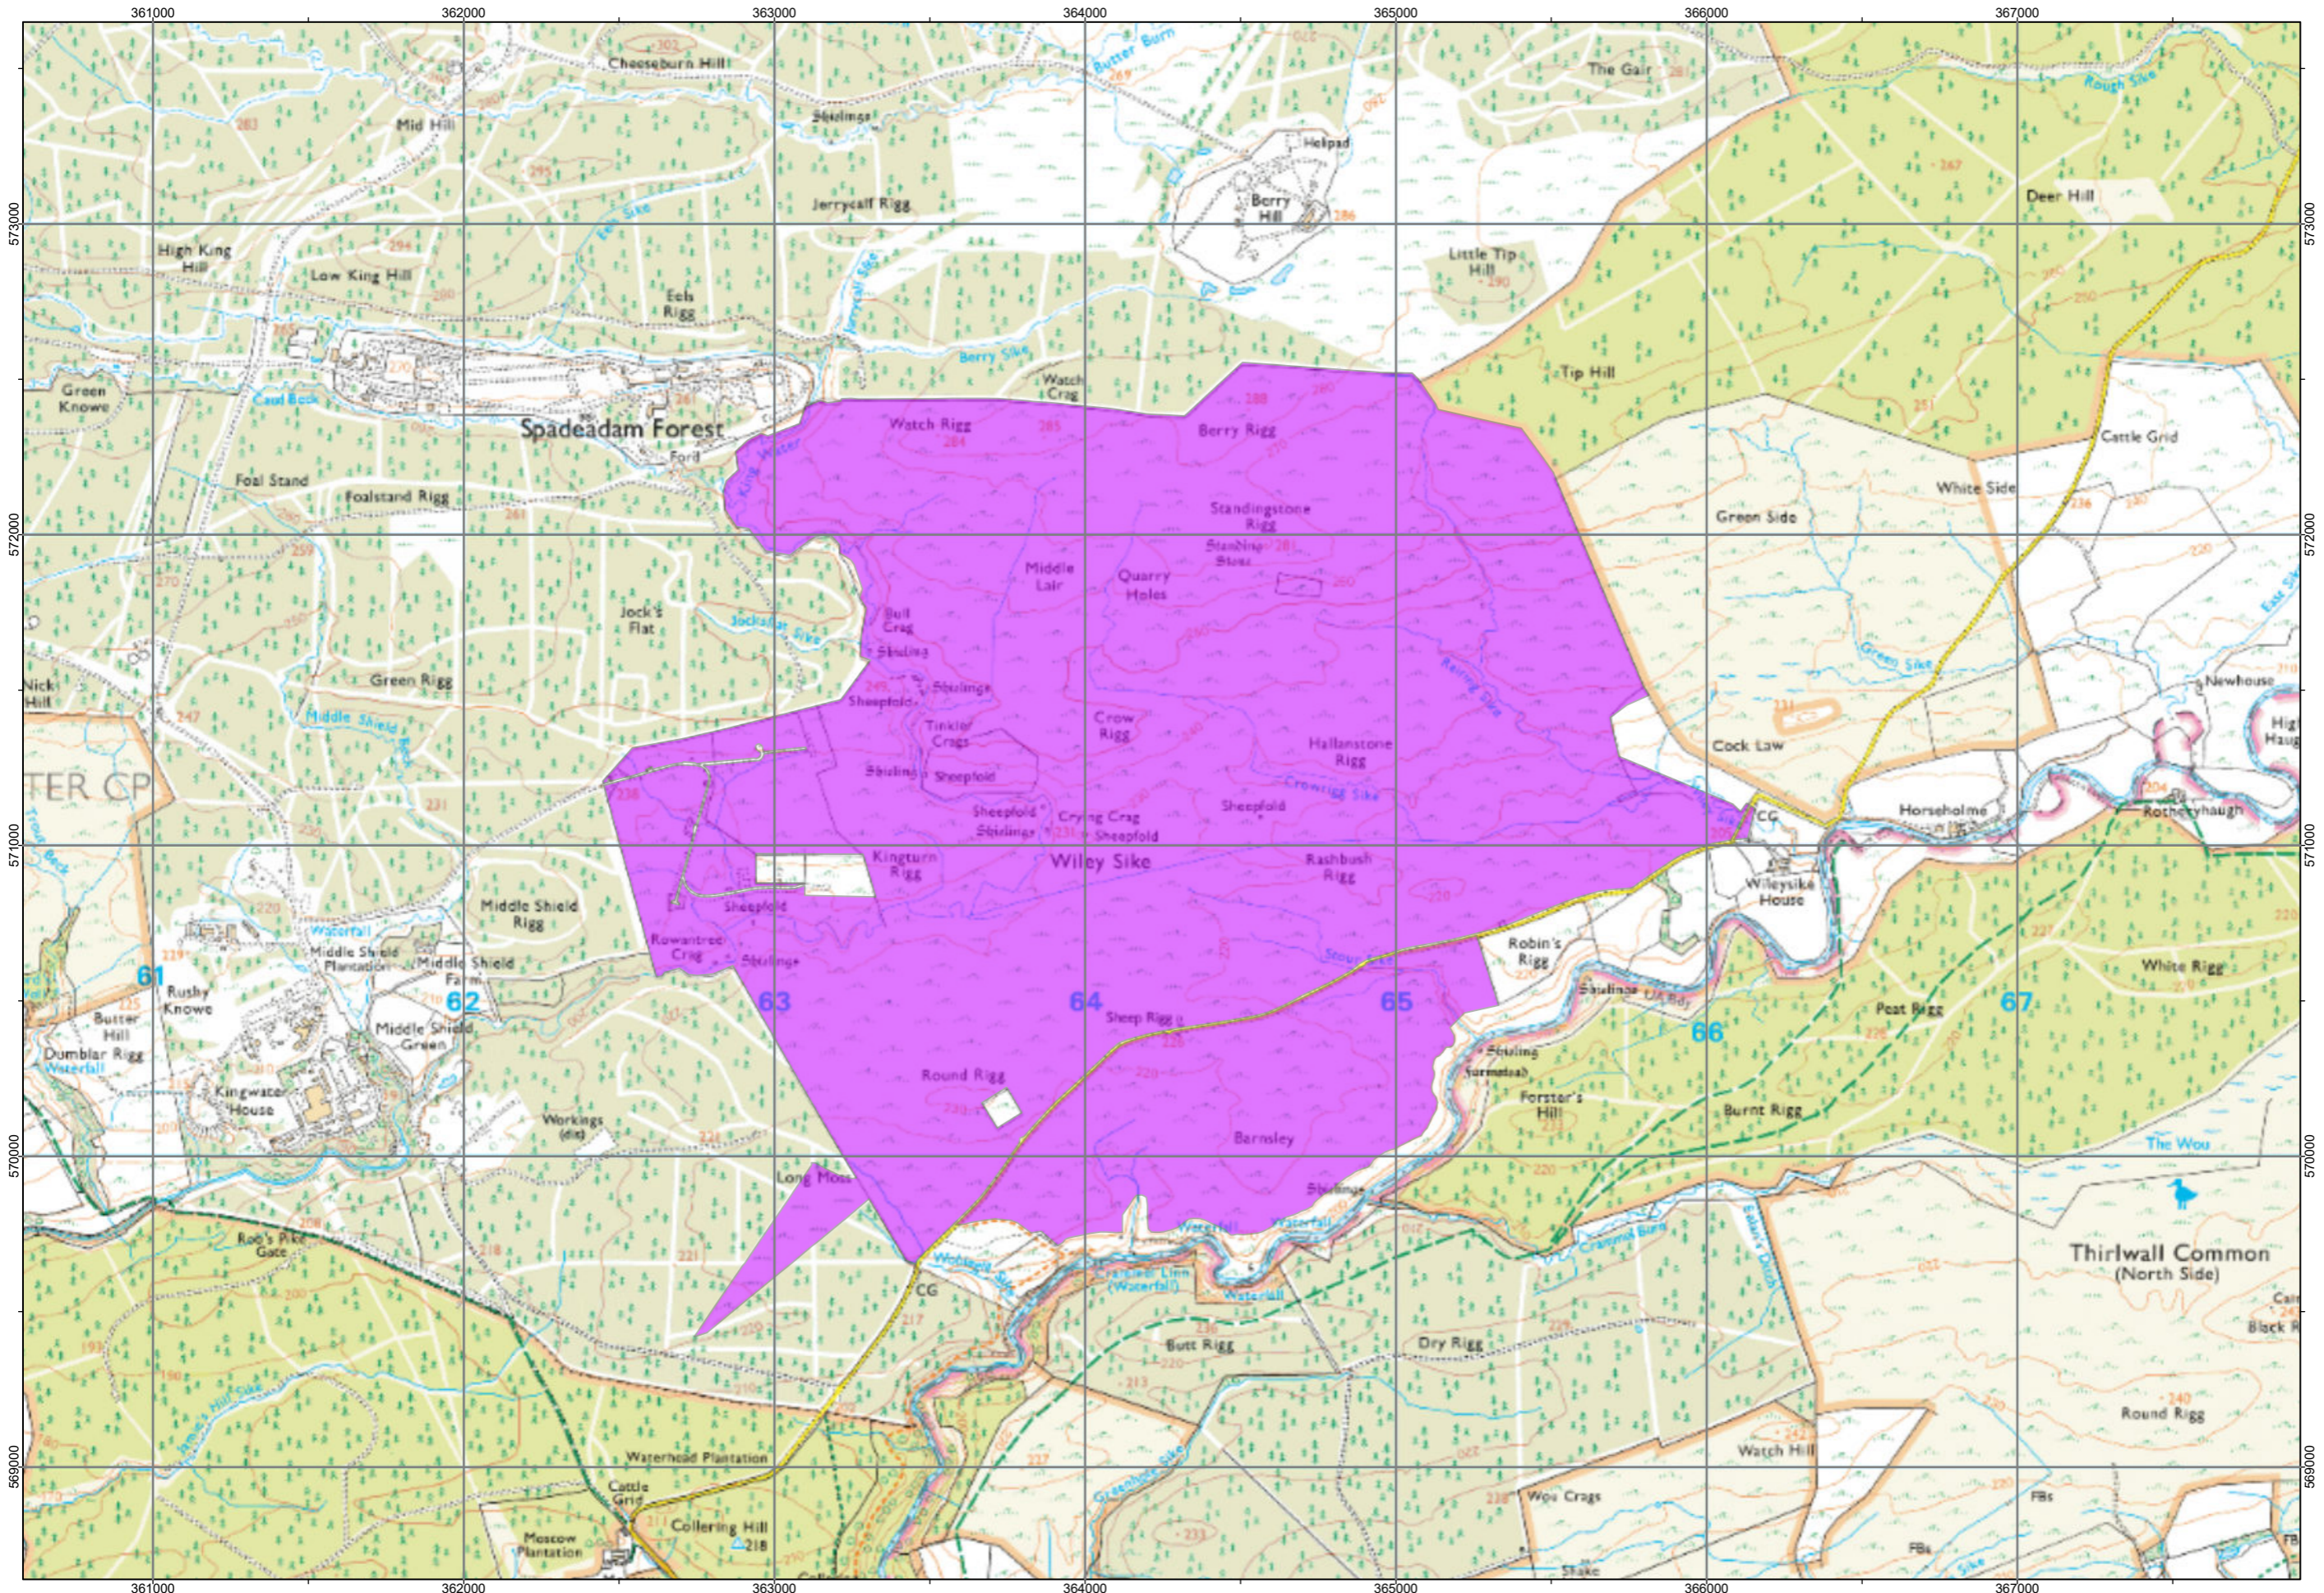

RAF SPADEADAM, CUMBRIA SECTION 28 DIRECTION

KEY
Section 28 land