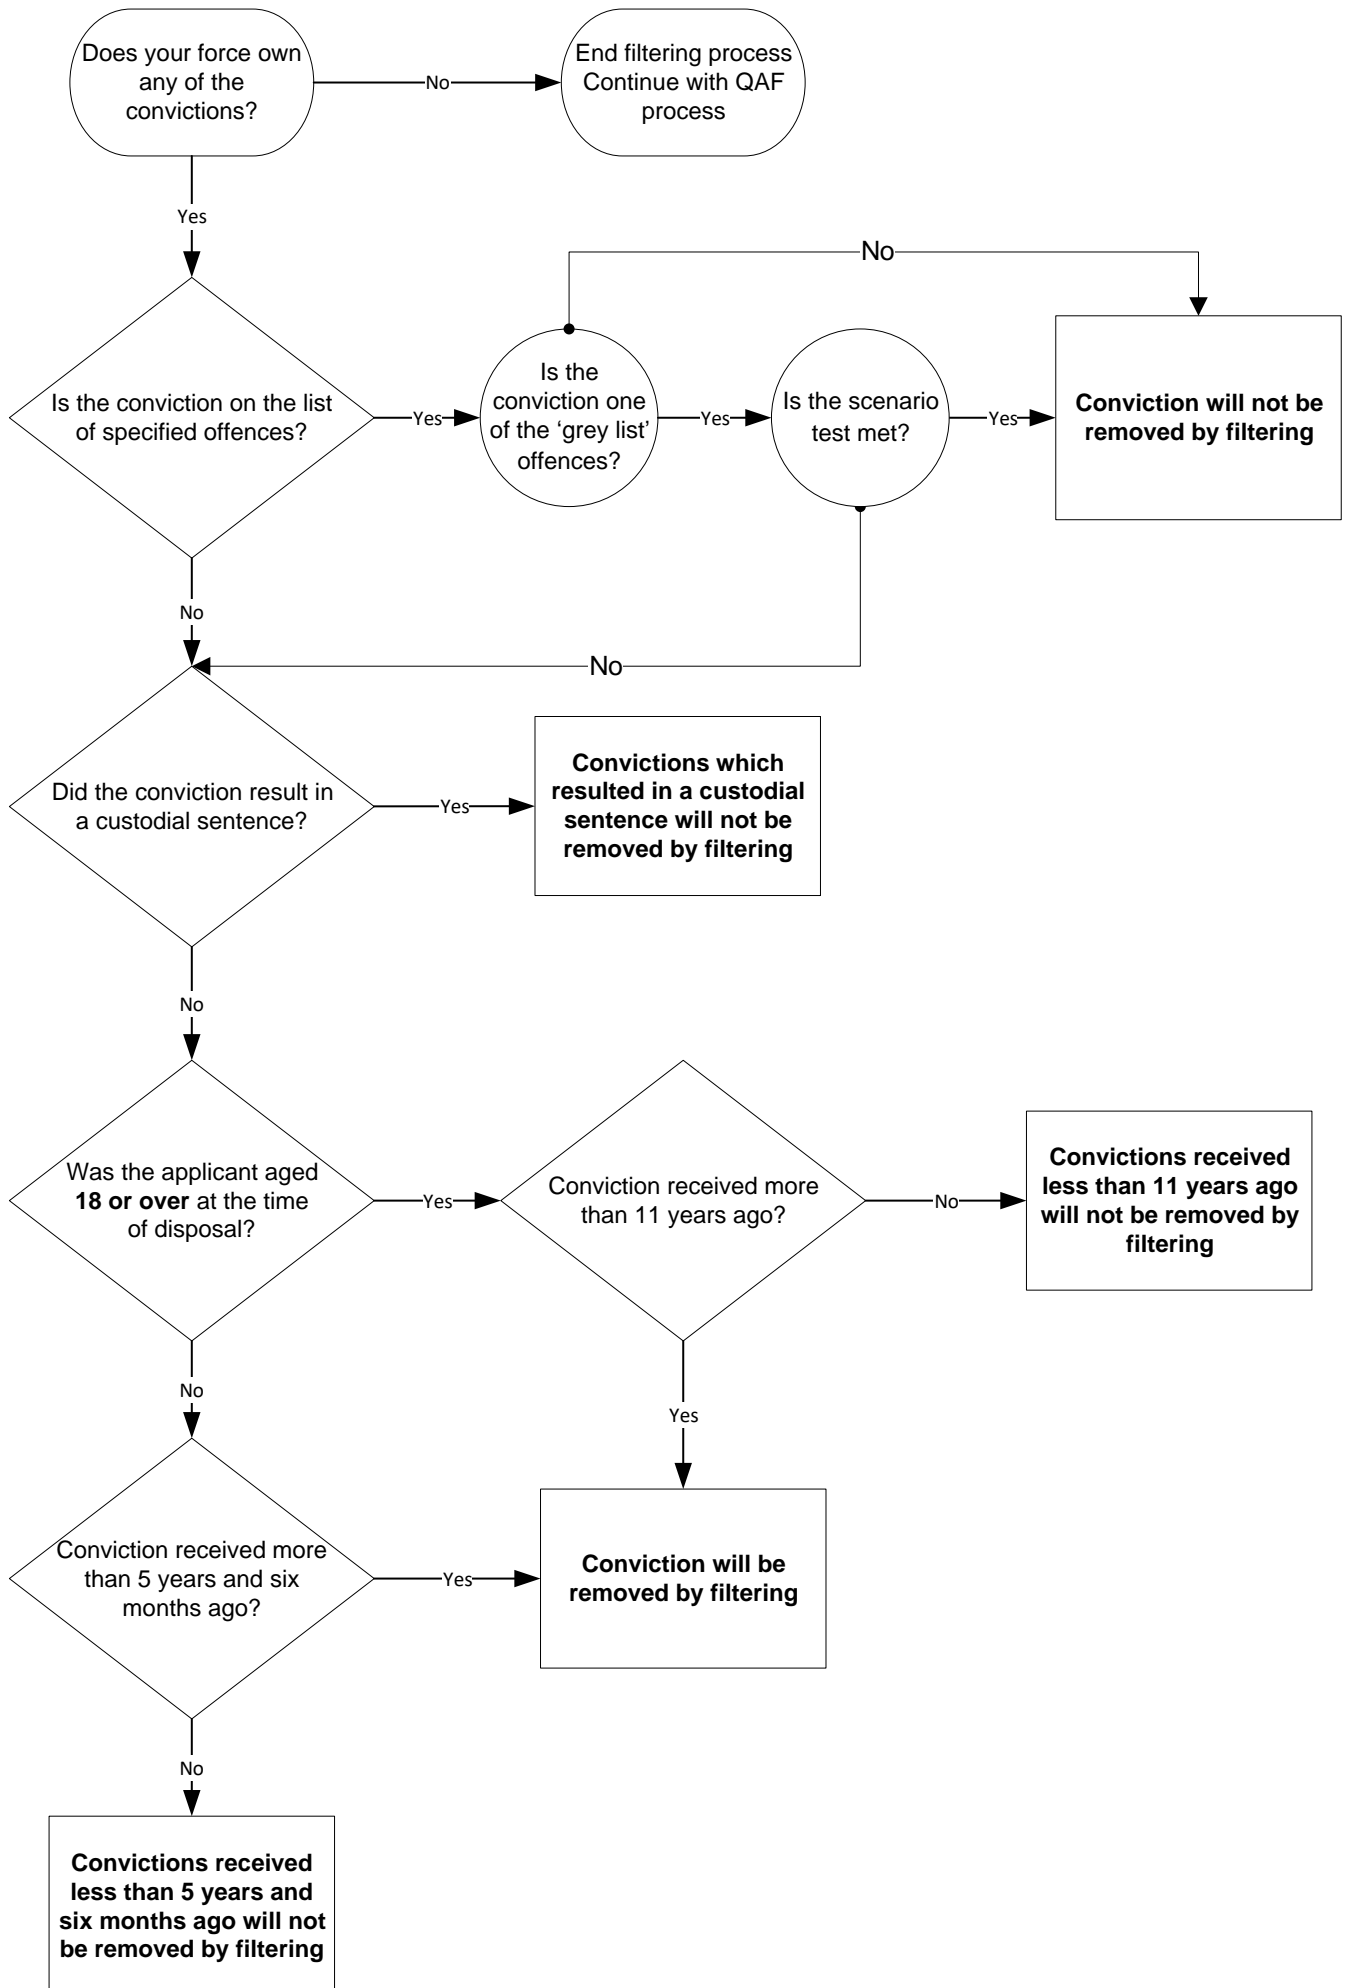

MP5 – PNC Filtering Conviction Flow

MP5 - Filtering: Cautions/Reprimands/ Warning Flow