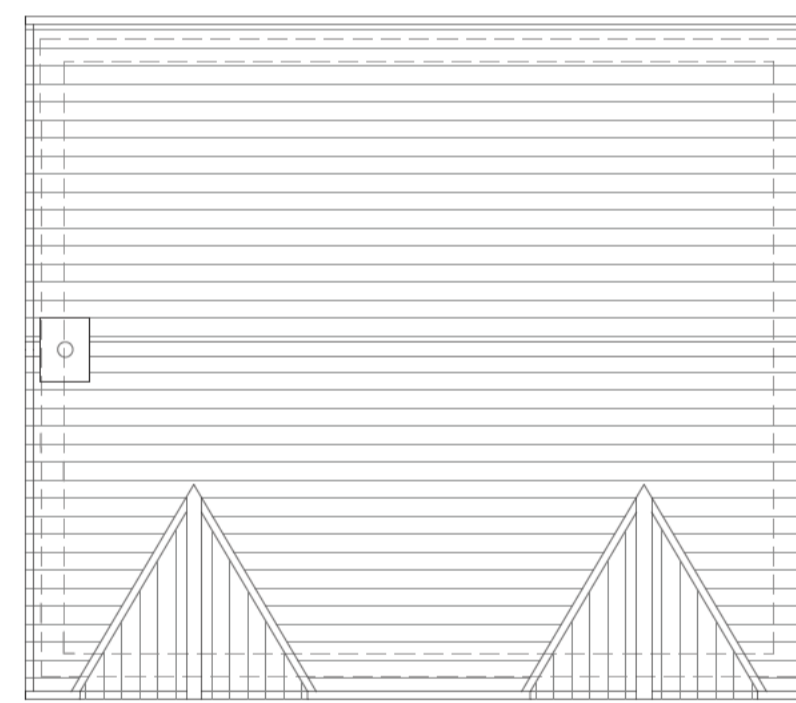

Roof Plan - Vyne

Roof Plan - Hertford

Roof Plan - Charleston

Roof Plan - Frogmore

Roof Plan - Parham

Roof Plan - Gosford

Roof Plan - Woburn

Roof Plan - Bletchley

Roof Plan - Goodwood

Roof Plan - Windsor

Roof Plan - Gosford (With Bay Window)

Roof Plan - Chartwell

Roof Plan - Kingston

Roof Plan - Penhurst

Roof Plan - 1 Bed Flats

Roof Plan - 2 Bed Flats

Moors Field, Little Dunmow - Housetype Roof Plans