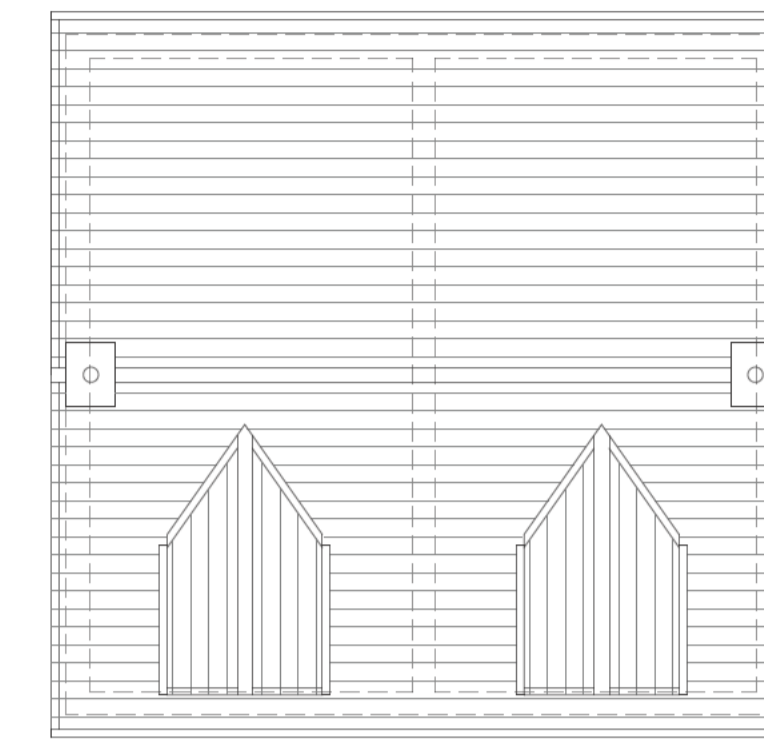

Roof Plan - Vyne

Roof Plan - Hertford

Roof Plan - Charleston

Roof Plan - Frogmore

Roof Plan - Parham

Roof Plan - Gosford

Roof Plan - Woburn

Roof Plan - Bletchley

Roof Plan - Goodwood

Roof Plan - Windsor

Roof Plan - Gosford (With Bay Window)

Roof Plan - Chartwell

Roof Plan - Kingston

Roof Plan - Penhurst

Roof Plan - 1 Bed Flats

Roof Plan - 2 Bed Flats

Moors Field, Little Dunmow - Housetype Roof Plans