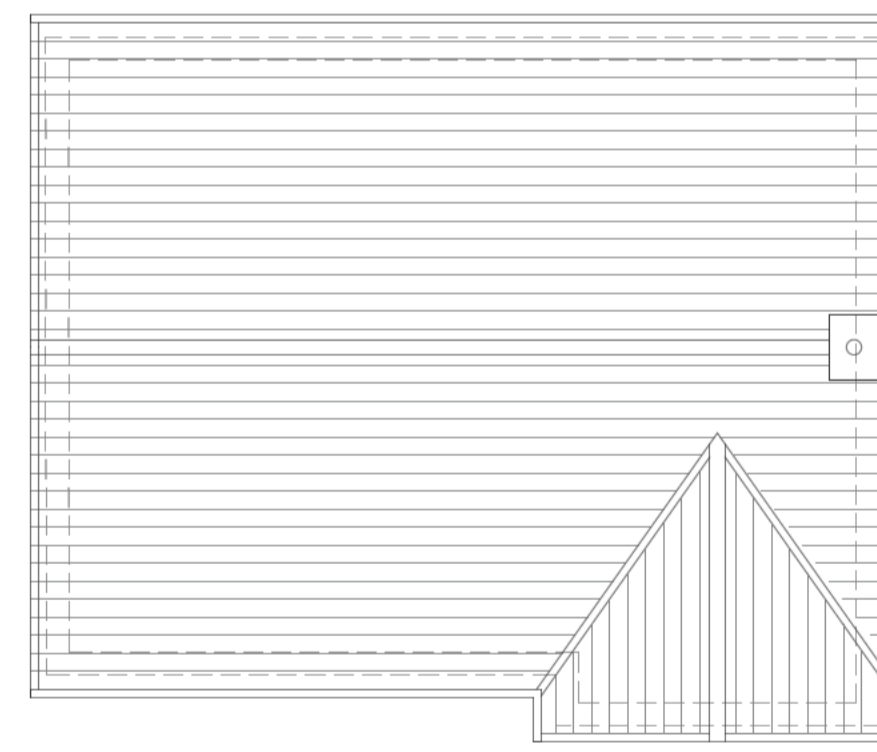

Roof Plan - Goodwood

Roof Plan - Windsor

Roof Plan - Gosford (With Bay Window)

Roof Plan - Chartwell

Roof Plan - Kingston

Roof Plan - Penhurst

Roof Plan - 1 Bed Flats

Roof Plan - 2 Bed Flats

Moors Field, Little Dunmow - Housetype Roof Plans