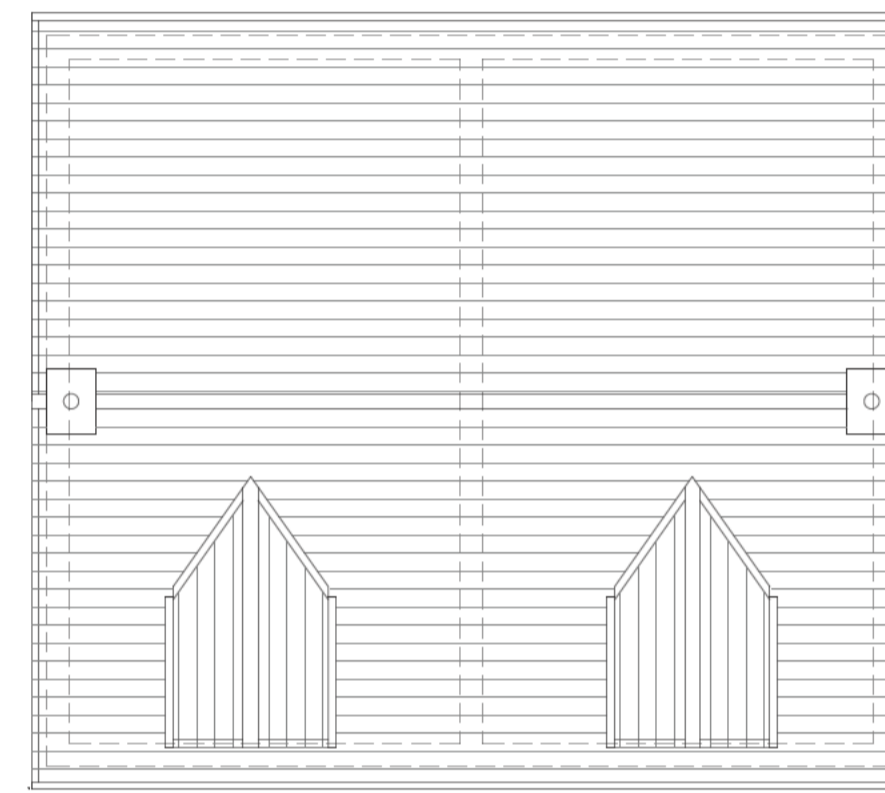

Roof Plan - Vyne

Roof Plan - Hertford

Roof Plan - Charleston

Roof Plan - Frogmore

Roof Plan - Parham

Roof Plan - Gosford

Roof Plan - Woburn

Roof Plan - Bletchley

Roof Plan - Goodwood

Roof Plan - Windsor

Roof Plan - Gosford (With Bay Window)

Roof Plan - Chartwell

Roof Plan - Kingston

Roof Plan - Penhurst

Roof Plan - 1 Bed Flats

Roof Plan - 2 Bed Flats

Moors Field, Little Dunmow - Housetype Roof Plans