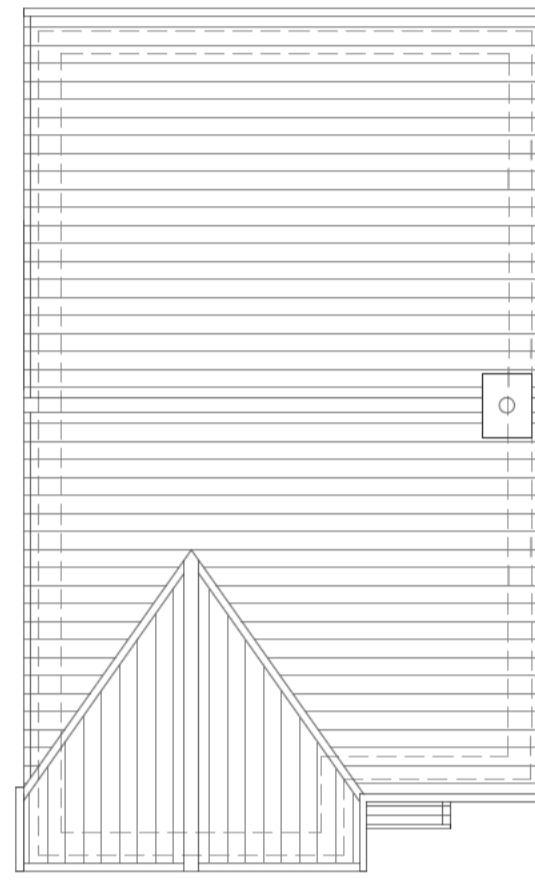

Roof Plan - Woburn