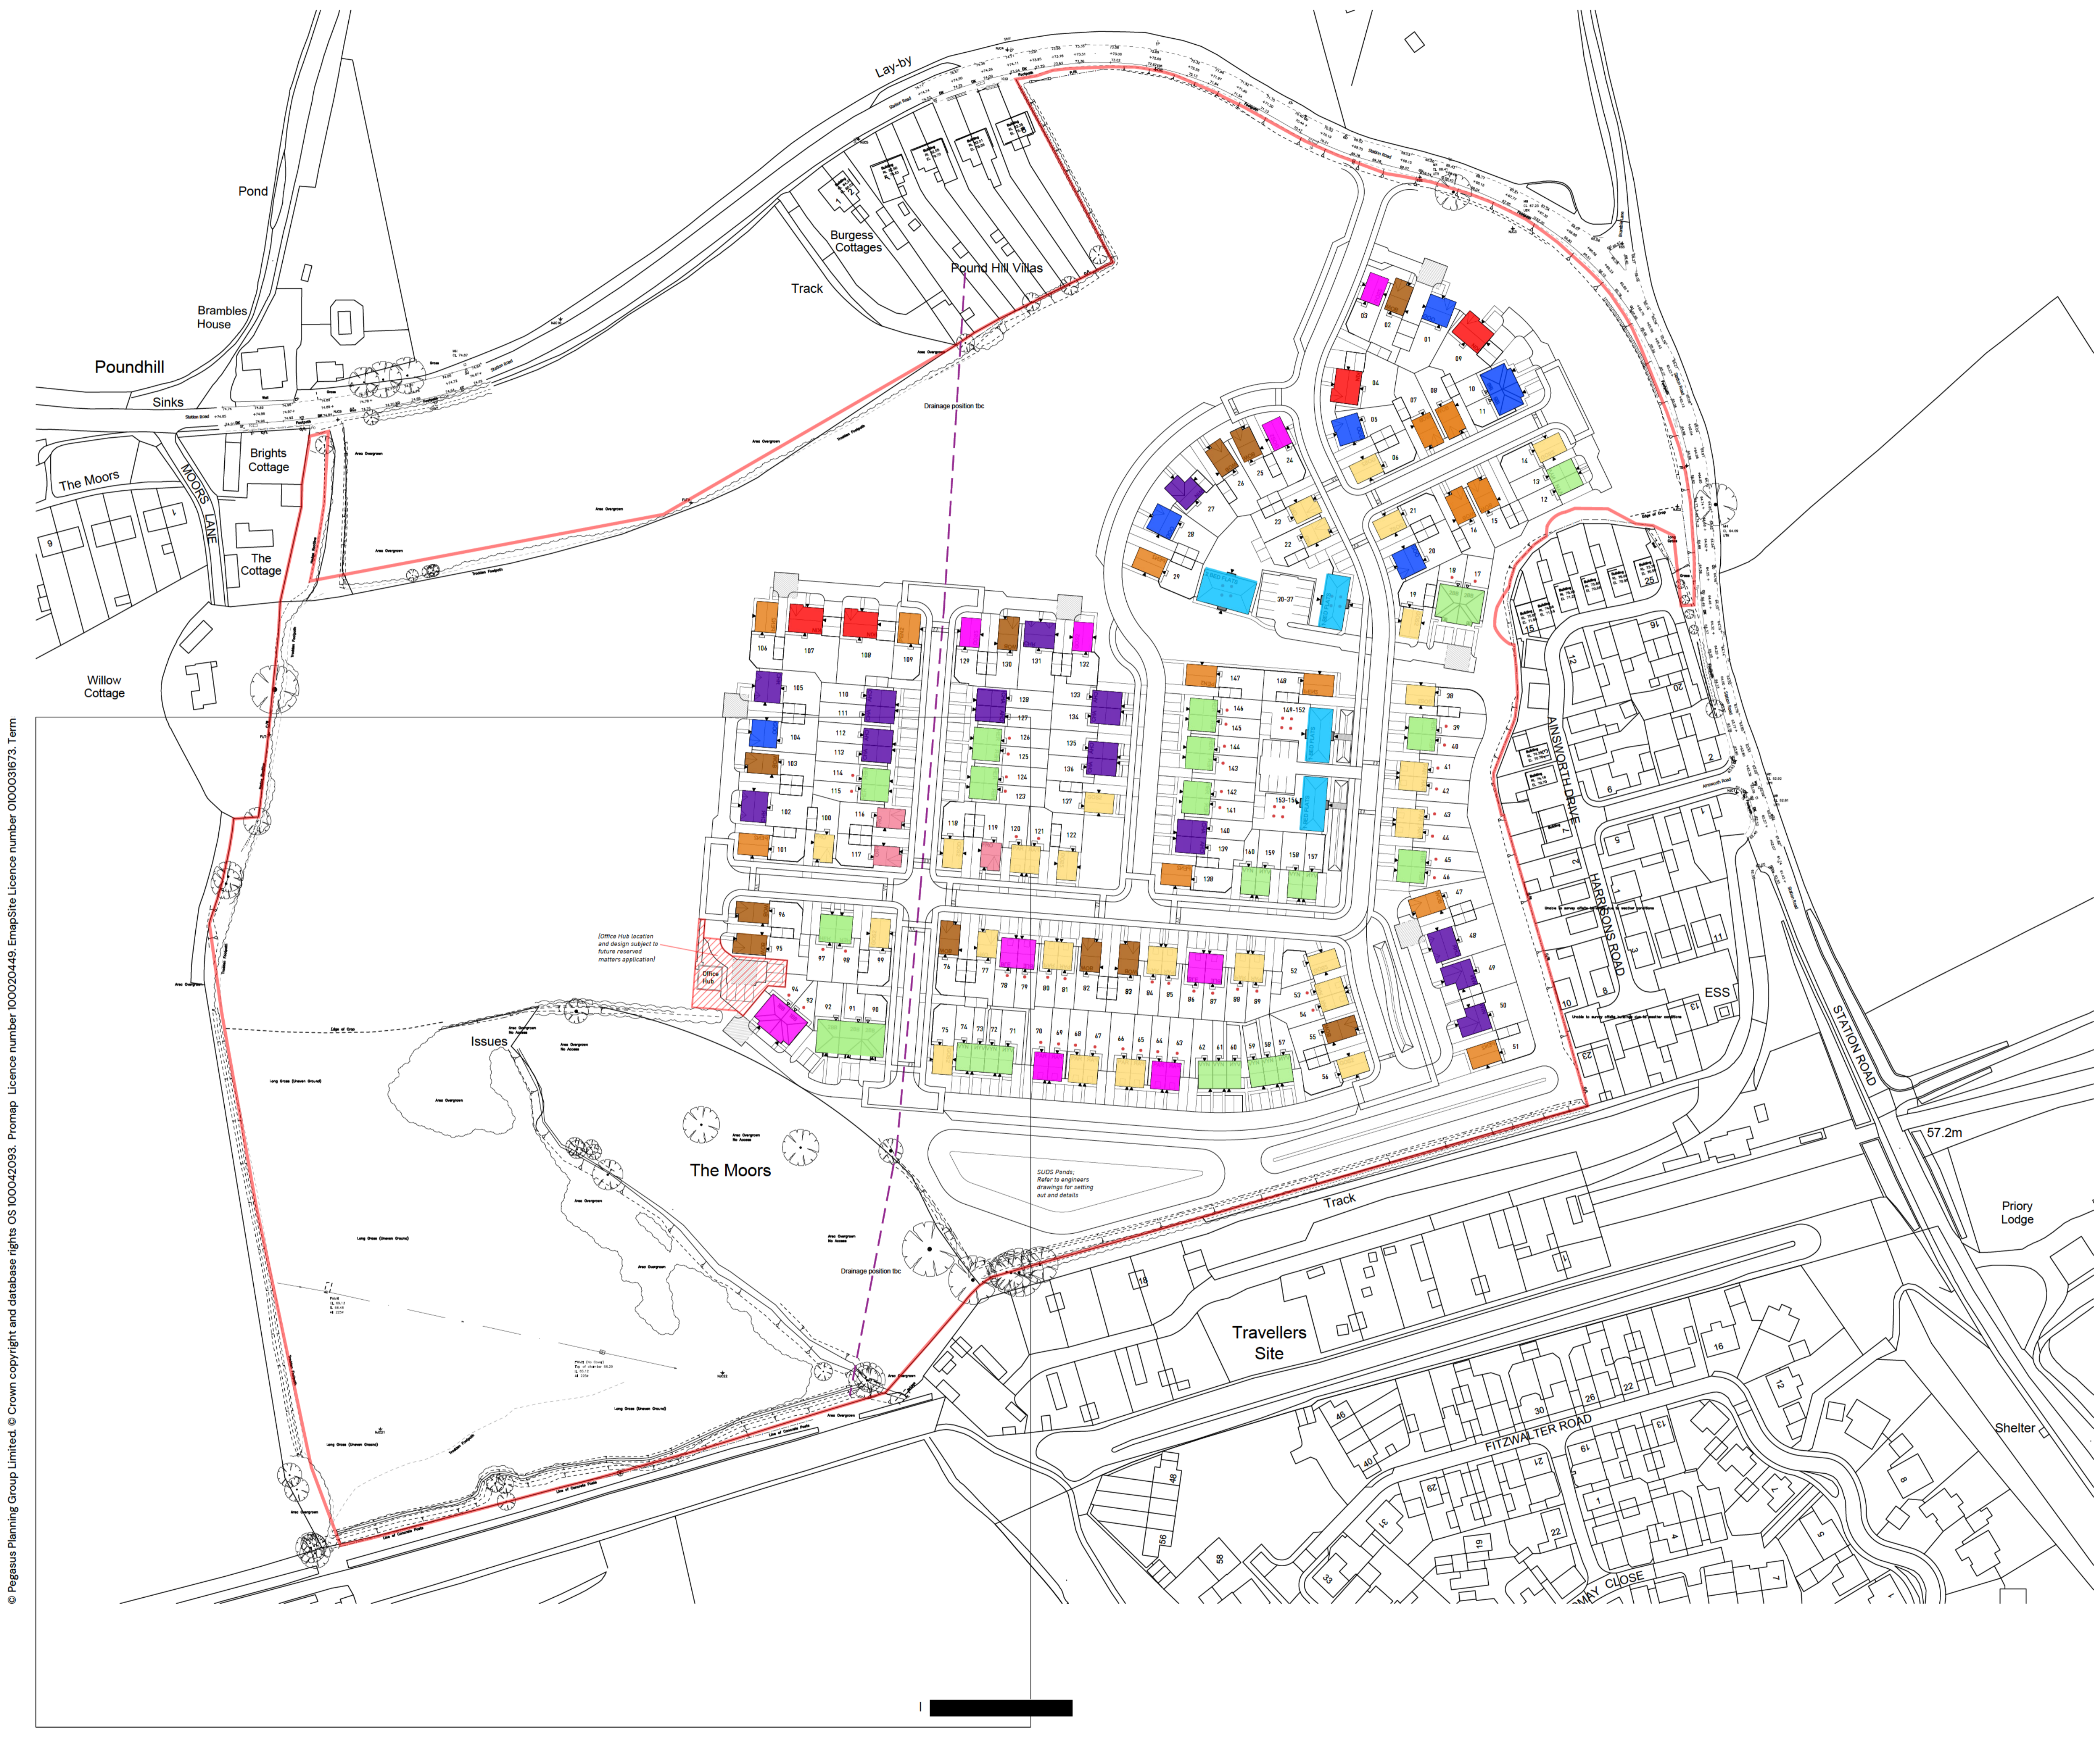

KEY

- Site Boundary (14.07 Ha)
- Brick and Grey Roof
- Brick and Red Roof
- Brick and Brown Roof
- Brick and Brown Roof With Feature Cladding
- Brick and Grey Roof With Feature Cladding
- Render and Grey Roof
- Render and Red Roof
- Render and Red Roof With Feature Cladding
- Render and Brown Roof
- Render and Brown Roof With Feature Cladding
- Brick, Render and Brown Roof

NOTE: Please refer to housetype pack for details of material locations and specification within specific housetypes

REV	DATE	DESCRIPTION	REVISED BY	APPROVED BY

© Pegasus Planning Group Limited. © Crown copyright and database rights OS 100042093. Promap. Licence number 1002020449. EmapSite Licence number 0100031673. Term