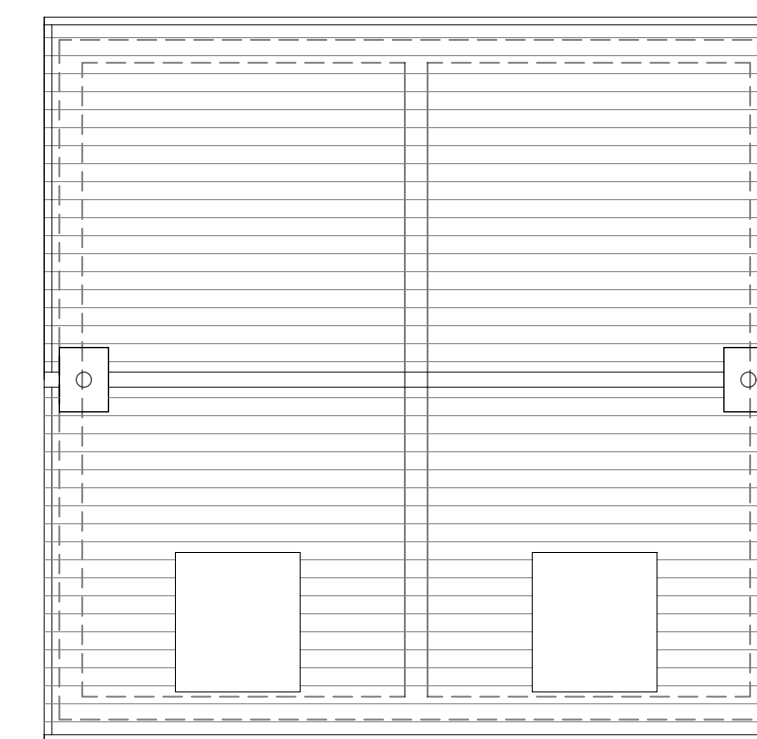

Roof Plan - Parham