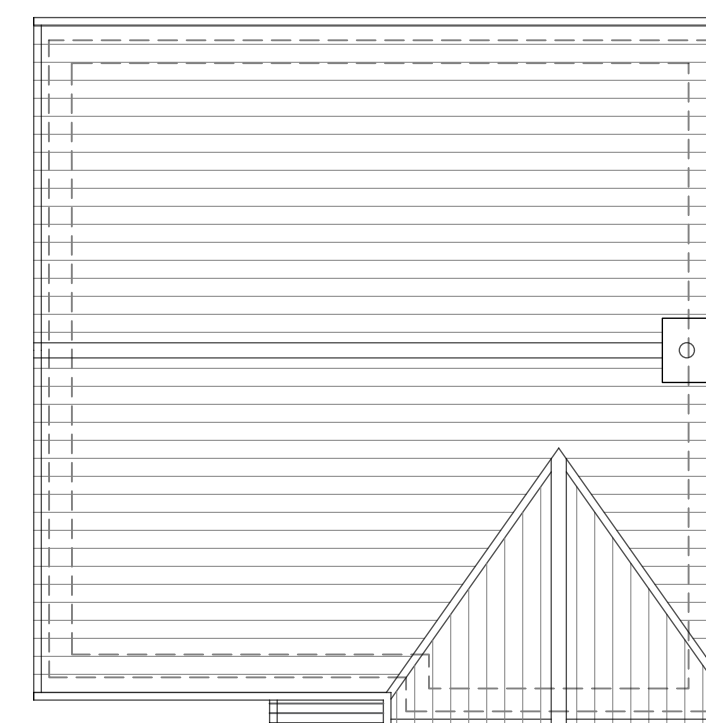

Roof Plan - Vyne

Roof Plan - Hertford

Roof Plan - Charleston

Roof Plan - Frogmore

Roof Plan - Parham

Roof Plan - Gosford

Roof Plan - Woburn

Roof Plan - Bletchely

Roof Plan - Goodwood

Roof Plan - Windsor

Roof Plan - Penhurst

Roof Plan - Chartwell

Roof Plan - Kingston

Roof Plan - 1 Bed Flats

Roof Plan - 2 Bed Flats

NOTE: For Bungalow Type Roof Plans, please refer to individual bungalow housetype drawings

REV	DATE	DESCRIPTION	REVISED BY	APPROVED BY

Moors Field, Little Dunmow – Housetype Roof Plans