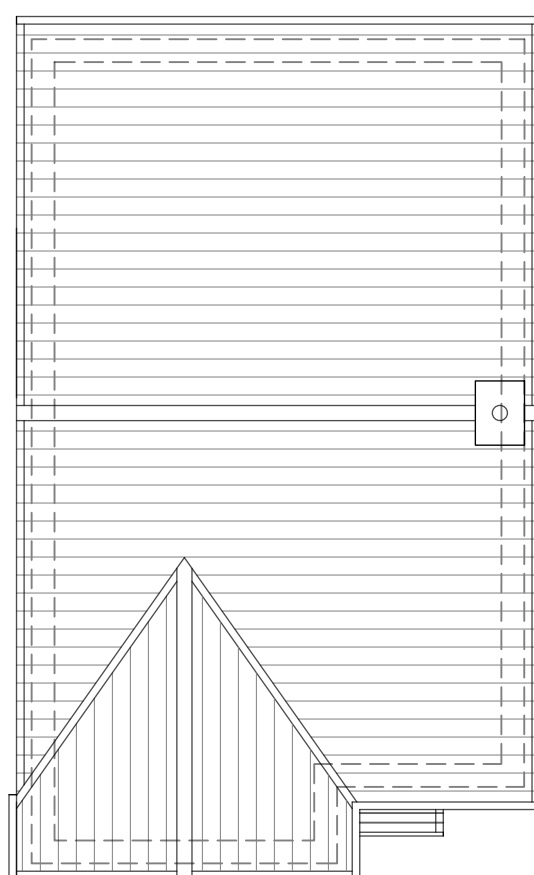

Roof Plan - Vyne

Roof Plan - Hertford

Roof Plan - Charleston

Roof Plan - Frogmore

Roof Plan - Parham

Roof Plan - Gosford

Roof Plan - Woburn

Roof Plan - Bletchely

Roof Plan - Goodwood

Roof Plan - Windsor

Roof Plan - Penhurst

Roof Plan - Chartwell

Roof Plan - Kingston

Roof Plan - 1 Bed Flats

Roof Plan - 2 Bed Flats

NOTE: For Bungalow Type Roof Plans, please refer to individual bungalow housetype drawings

REV	DATE	DESCRIPTION	REVISED BY	APPROVED BY

Moors Field, Little Dunmow – Housetype Roof Plans