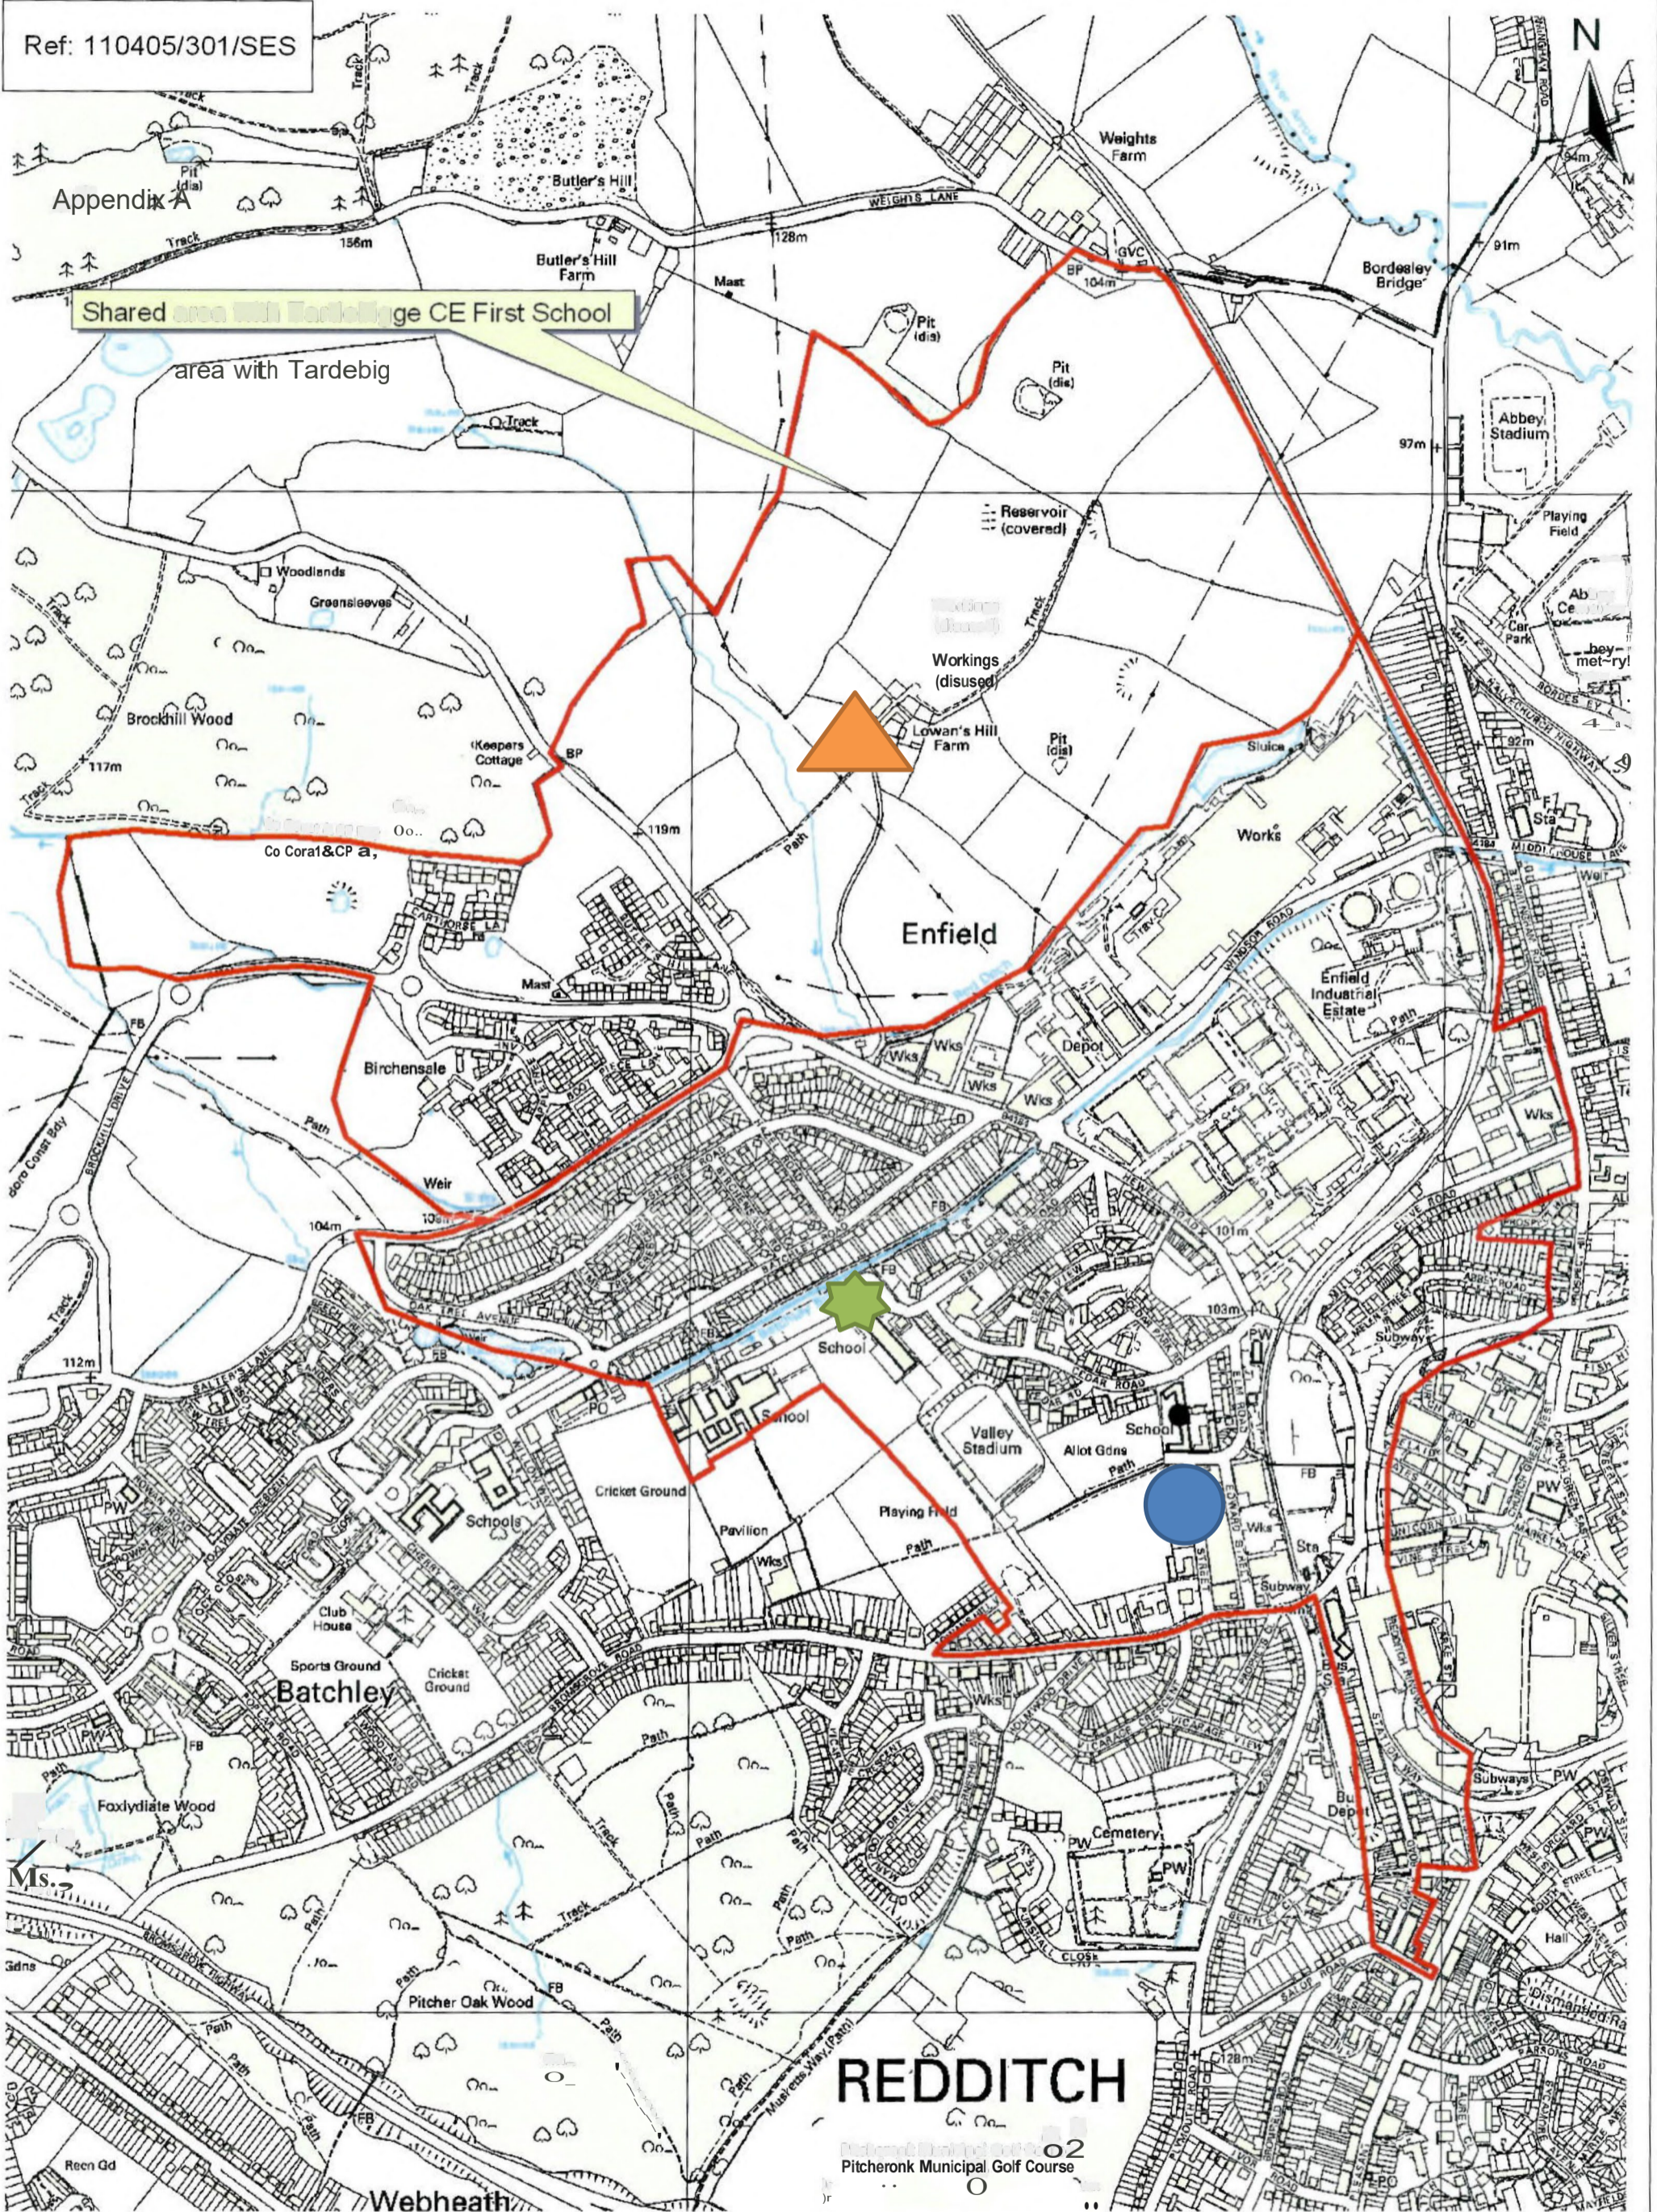

Ref: 110405/301/SES

worcestershire
 county council
 County Hall,
 Spetchley Road,
 Worcester
 WR5
 2NP

Sale 1.8,000

Holyoakes Field First School Catchment Area

Produced 11th April 2005 - subject to future change

This map is reproduced from Ordnance Survey material with the permission of Ordnance Survey on behalf of the Controller of Her Majesty's Stationery Office. Crown copyright. Unauthorised reproduction infringes Crown copyright and may lead to prosecution or civil proceedings. Worcestershire County Council, 10001000. For reference purposes only. No further copies may be made.

Previous School Site

Example central address for distances to other schools

copyright and may lead to prosecution or civil proceedings. Worcestershire County Council, 100015914. For reference purposes only. No further copies may be made.