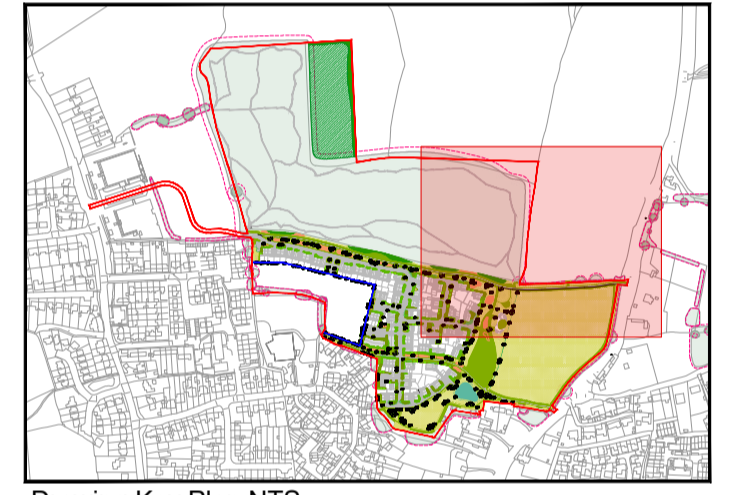

- LEGEND**
- Site boundary
 - EXISTING**
 - Existing trees to be removed
 - Existing trees to be retained
 - Existing trees RPA
 - PROPOSED**
 - Proposed woodland planting
 - Proposed woodland edge planting
 - Proposed structural planting
 - Proposed feature tree
 - Proposed specimen tree
 - Proposed small specimen tree
 - Proposed hedgerow
 - Proposed clipped hedge
 - Proposed defensive shrub planting
 - Proposed ornamental shrub and herbaceous planting
 - Proposed climber planting
 - Proposed bulb planting
 - Proposed species rich wildflower meadow
 - Proposed wetland grass
 - Proposed amenity grass
 - Proposed lawn

C	Update to woodland footpaths	GSI	16.06.23
B	Update to redline boundary	GSI	13.06.23
A	Material types updated	GSI	06.06.23
REV.	DESCRIPTION	APP.	DATE

LDA DESIGN

PROJECT TITLE
BULL FIELD, TAKELEY

DRAWING TITLE
SOFT LANDSCAPE GENERAL ARRANGEMENT
PLANS 4 OF 6

ISSUED BY Peterborough T: 01753 310 471
DATE May 23 DRAWN KBo
SCALE: A1 1:500 CHECKED GSt
STATUS Planning APPROVED GSt

DWG. NO 8749_204_C

No dimensions are to be scaled from this drawing.
All dimensions are to be checked on site.
Area measurements for indicative purposes only.
© LDA Design Consulting Ltd. Quality Assured to BS EN ISO 9001 : 2015
Sources Ordnance Survey