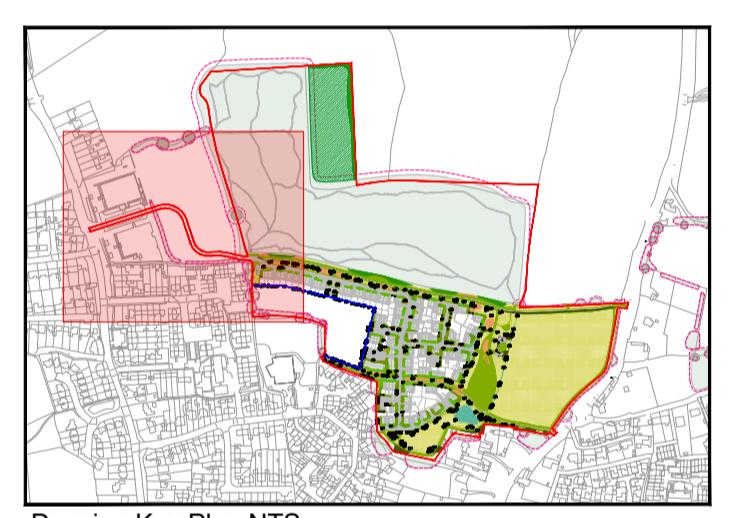

- LEGEND**
- Site boundary
 - EXISTING**
 - Existing trees to be removed
 - Existing trees to be retained
 - Existing trees RPA
 - PROPOSED**
 - Proposed woodland planting
 - Proposed woodland edge planting
 - Proposed structural planting
 - Proposed feature tree
 - Proposed specimen tree
 - Proposed small specimen tree
 - Proposed hedgerow
 - Proposed clipped hedge
 - Proposed defensive shrub planting
 - Proposed ornamental shrub and herbaceous planting
 - Proposed climber planting
 - Proposed bulb planting
 - Proposed species rich wildflower meadow
 - Proposed wetland grass
 - Proposed amenity grass
 - Proposed lawn

C	Update to woodland footpaths	GSI	16.06.23
B	Update to redline boundary	GSI	13.06.23
A	Material types updated	GSI	06.06.23
REV.	DESCRIPTION	APP.	DATE

LDA DESIGN

PROJECT TITLE
BULL FIELD, TAKELEY

DRAWING TITLE
SOFT LANDSCAPE GENERAL ARRANGEMENT
PLANS 1 OF 6

ISSUED BY Peterborough T: 01733 310 471
 DATE May 23 DRAWN KBo
 SCALE: A1 1:500 CHECKED GSt
 STATUS Planning APPROVED GSt

DWG. NO 8749_201_C

No dimensions are to be scaled from this drawing.
 All dimensions are to be checked on site.
 Area measurements for indicative purposes only.
 © LDA Design Consulting Ltd. Quality Assured to BS EN ISO 9001 : 2015
 Sources Ordnance Survey