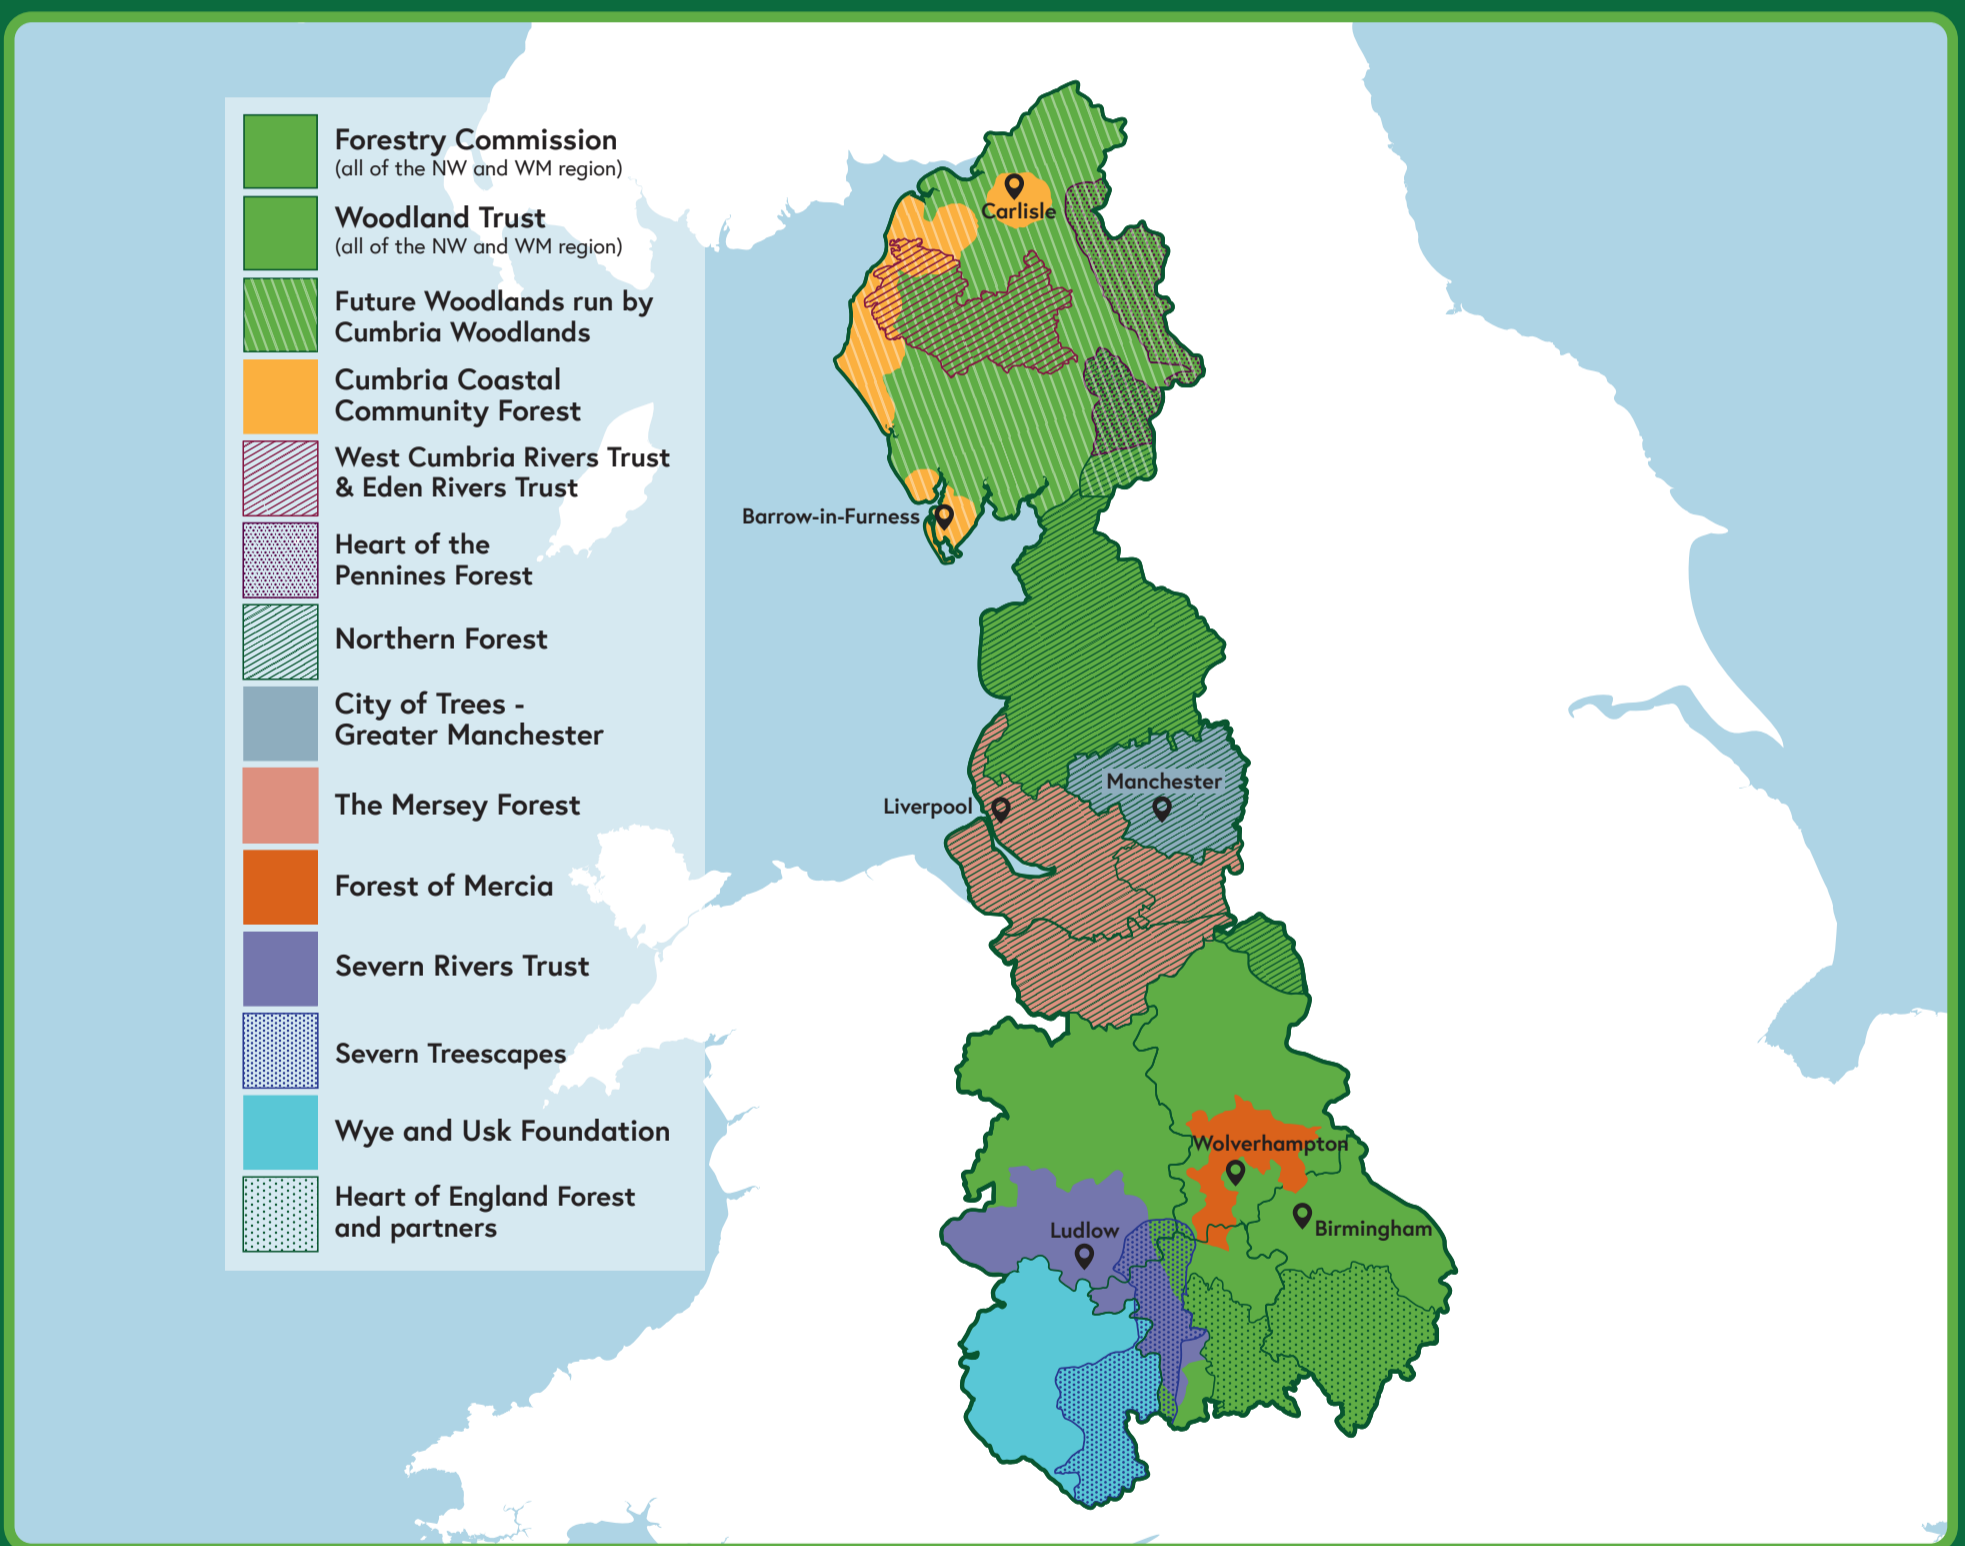

Woodland Creation Support

Partner catchment map

North West and West Midlands

Contact information

Forestry Commission:	nwwmwoodlandcreation@forestrycommission.gov.uk	City of Trees:	team@cityoftrees.org.uk
Woodland Trust:	plant@woodlandtrust.org.uk	Mersey Forest:	mail@merseyforest.org.uk
Future Woodlands:	lochlan@cumbriawoodlands.co.uk	Forest of Mercia:	info@forestofmercia.com
West Cumbria Rivers Trust:	info@westcumbriarivertrust.org	Severn Rivers Trust:	becky.owens@severnrivertrust.com
Eden Rivers Trust:	anna.holliday@edenrt.org	Severn Treescapes:	laurence@worcestershireswildlifetrust.org
Heart of Pennines Forest:	sohare@northpenninesaonb.org.uk	Wye and Usk Foundation:	dreda@wyeuskfoundation.org
Northern Forest:	NorthernForest@woodlandtrust.org.uk	Heart of England Forest:	info@heartofenglandforest.org

Some organisations may operate outside of the stated area depicted in this map.

All organisations are able to advise on your woodland creation project and will signpost you to the most appropriate support.