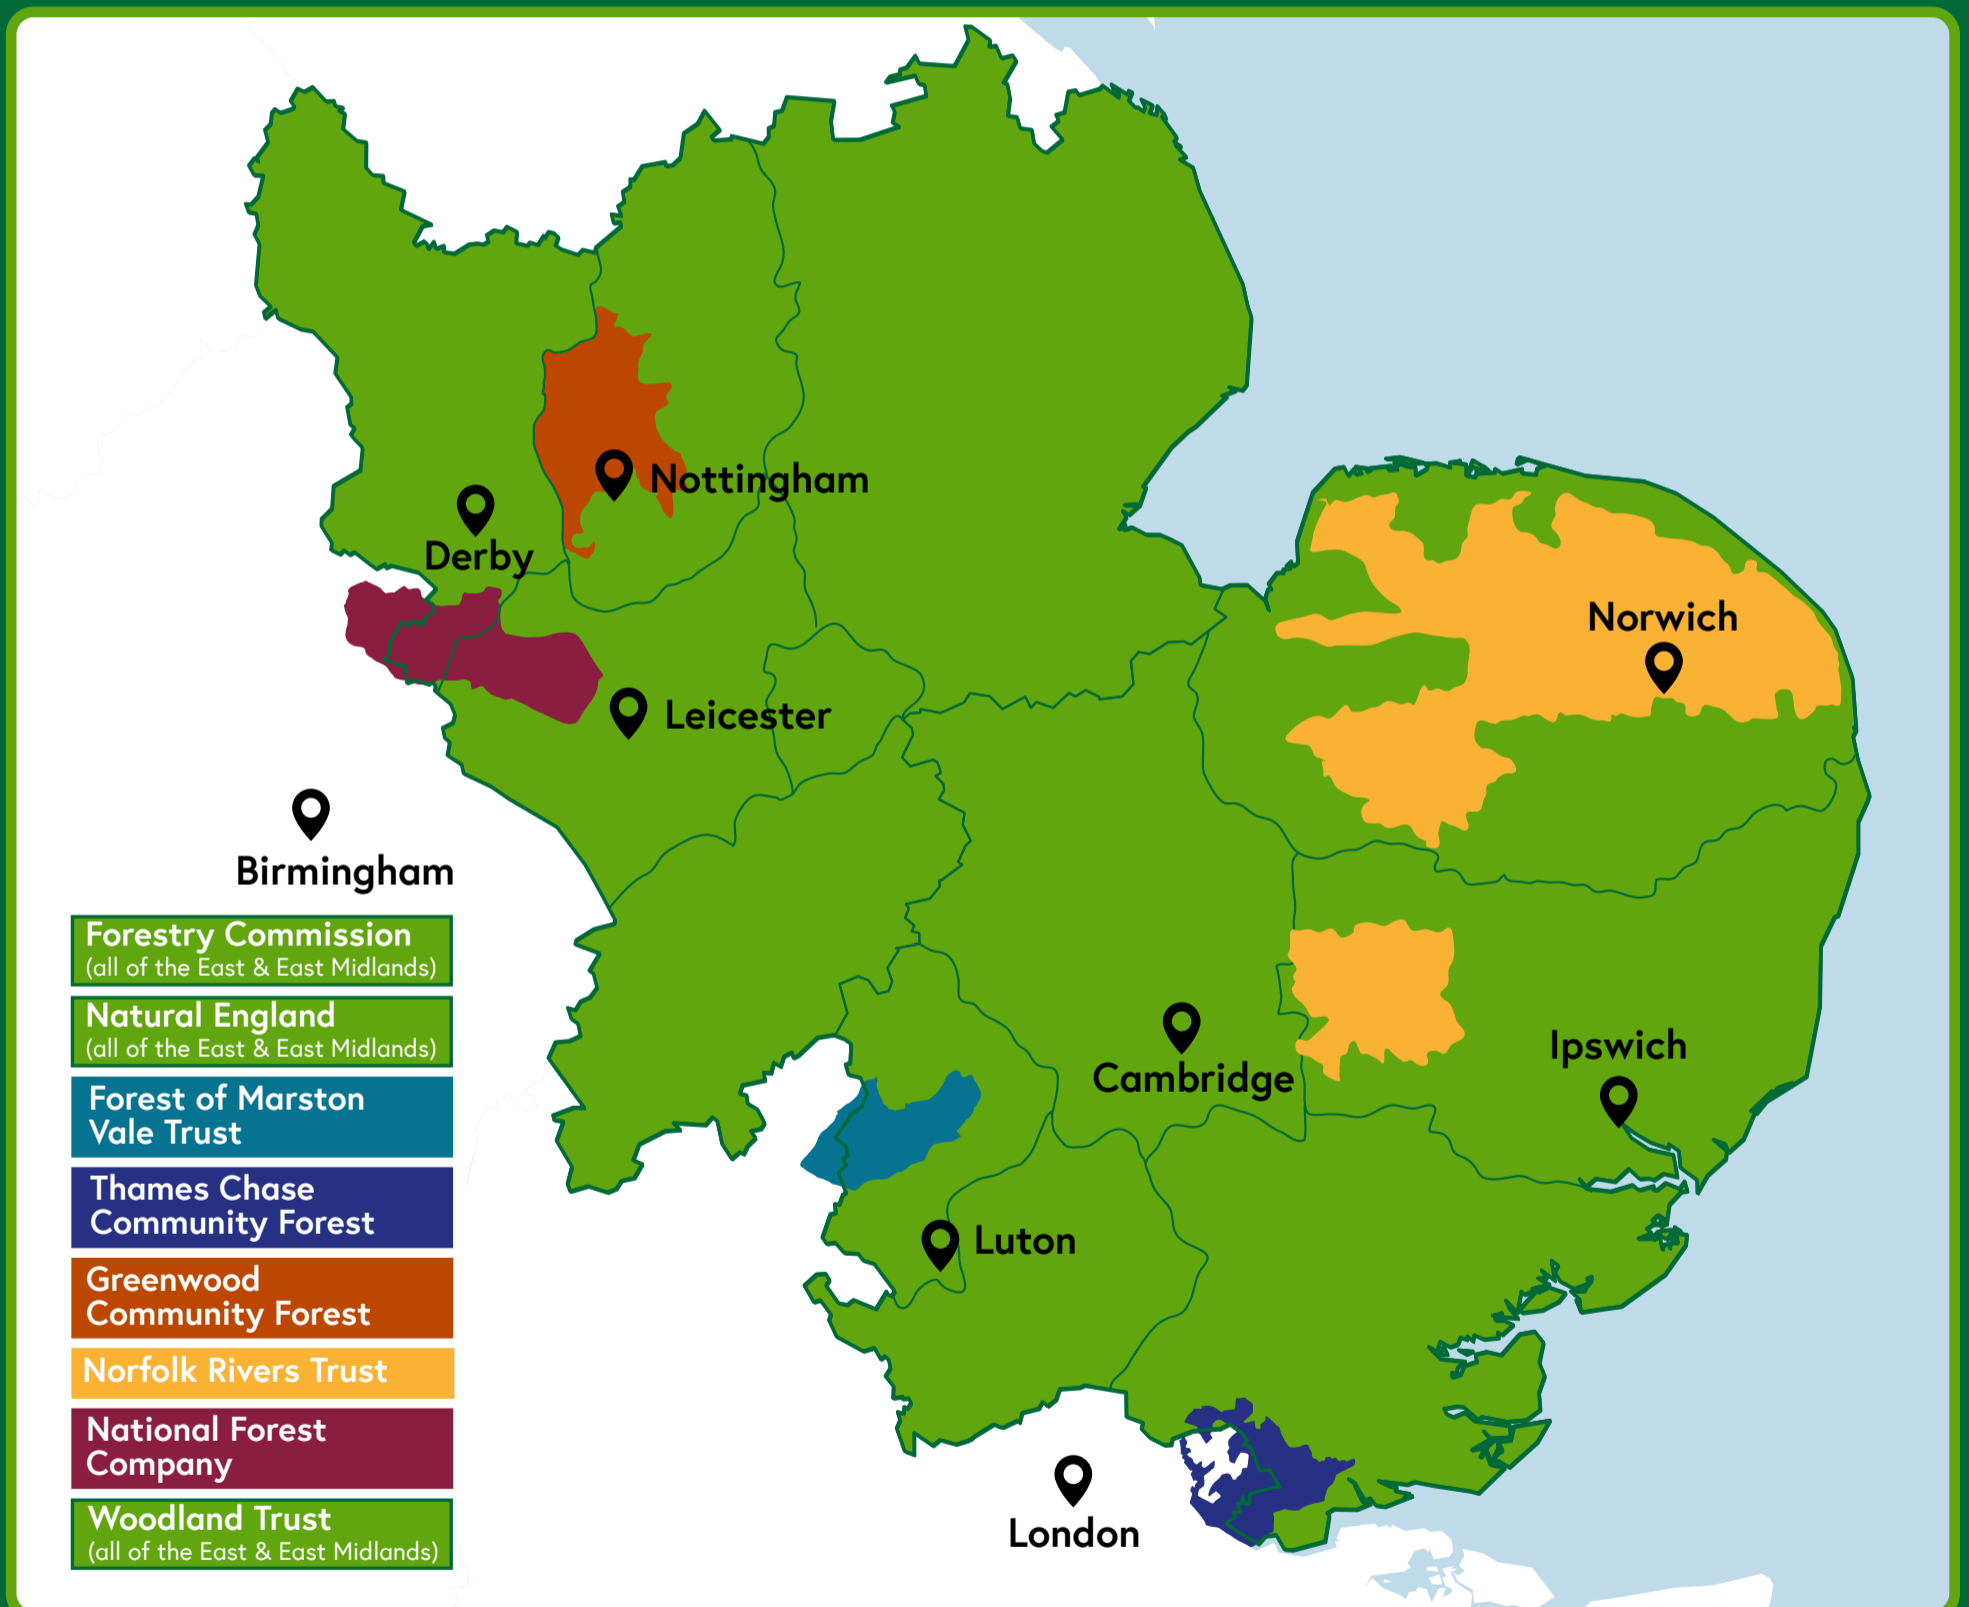

Woodland Creation Support

Partner catchment map

East and East Midlands

Contact information

Forestry Commission: EEMwoodlandcreation@forestrycommission.gov.uk
Natural England: woodlandcreation@naturalengland.org.uk
Forest of Marston Vale Trust: treesforclimate@marstonvale.org
Thames Chase Community Forest: enquiries@thameschase.org.uk

Some organisations may operate outside of the stated area depicted in this map.
All organisations are able to advise on your woodland creation project and will signpost you to the most appropriate support.

Woodland Creation Support

As Nature for Climate Fund (NCF) delivery partners we work with farmers and landowners to create and manage new woodland across the East and East Midlands. The below table illustrates the range of support offered through our delivery network.