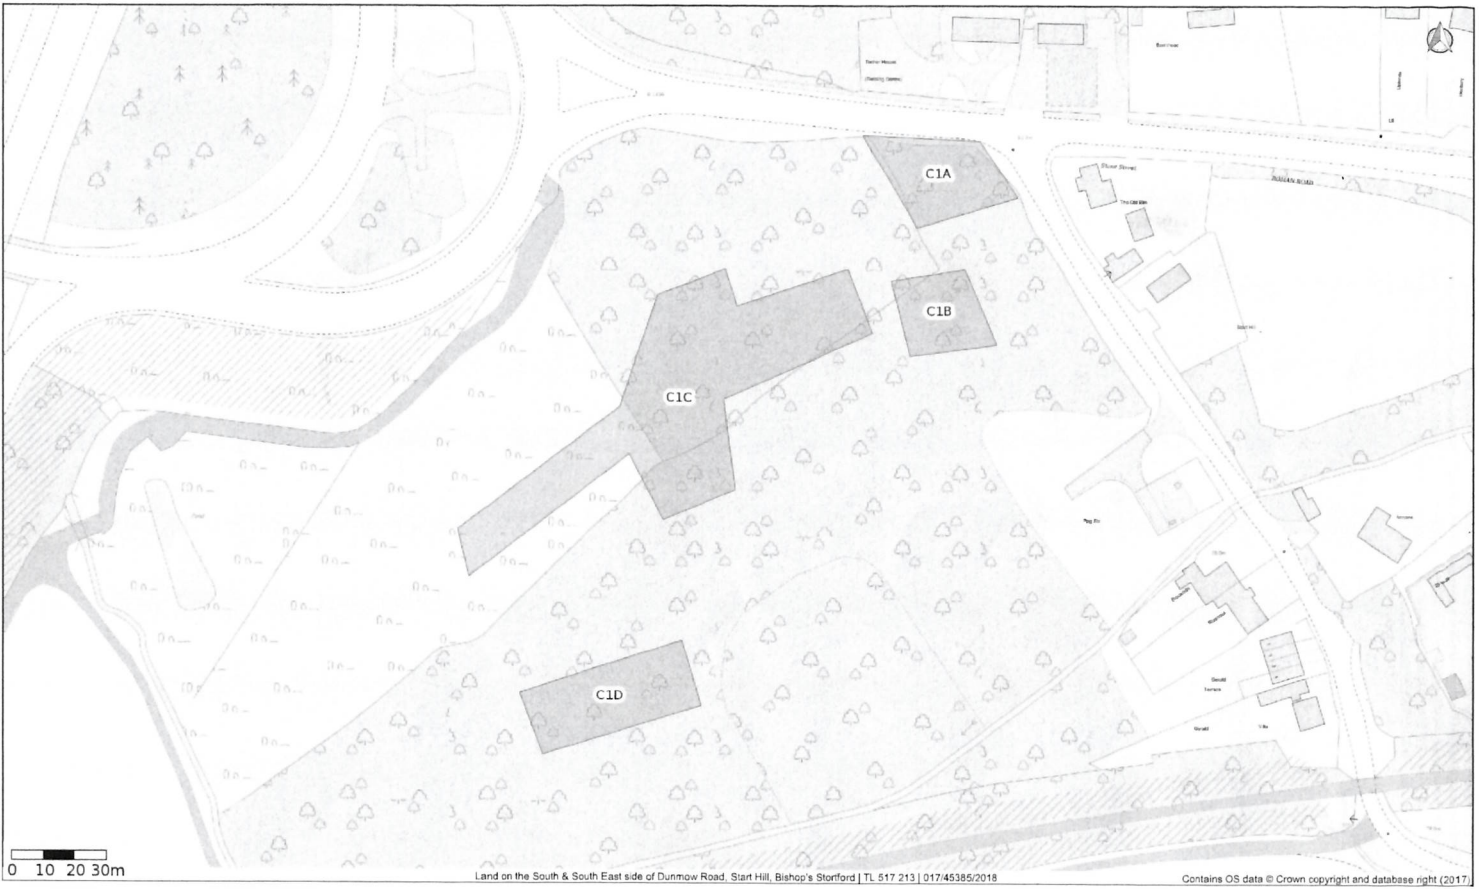

015
-51
-66

Operations Map

0 10 20 30m