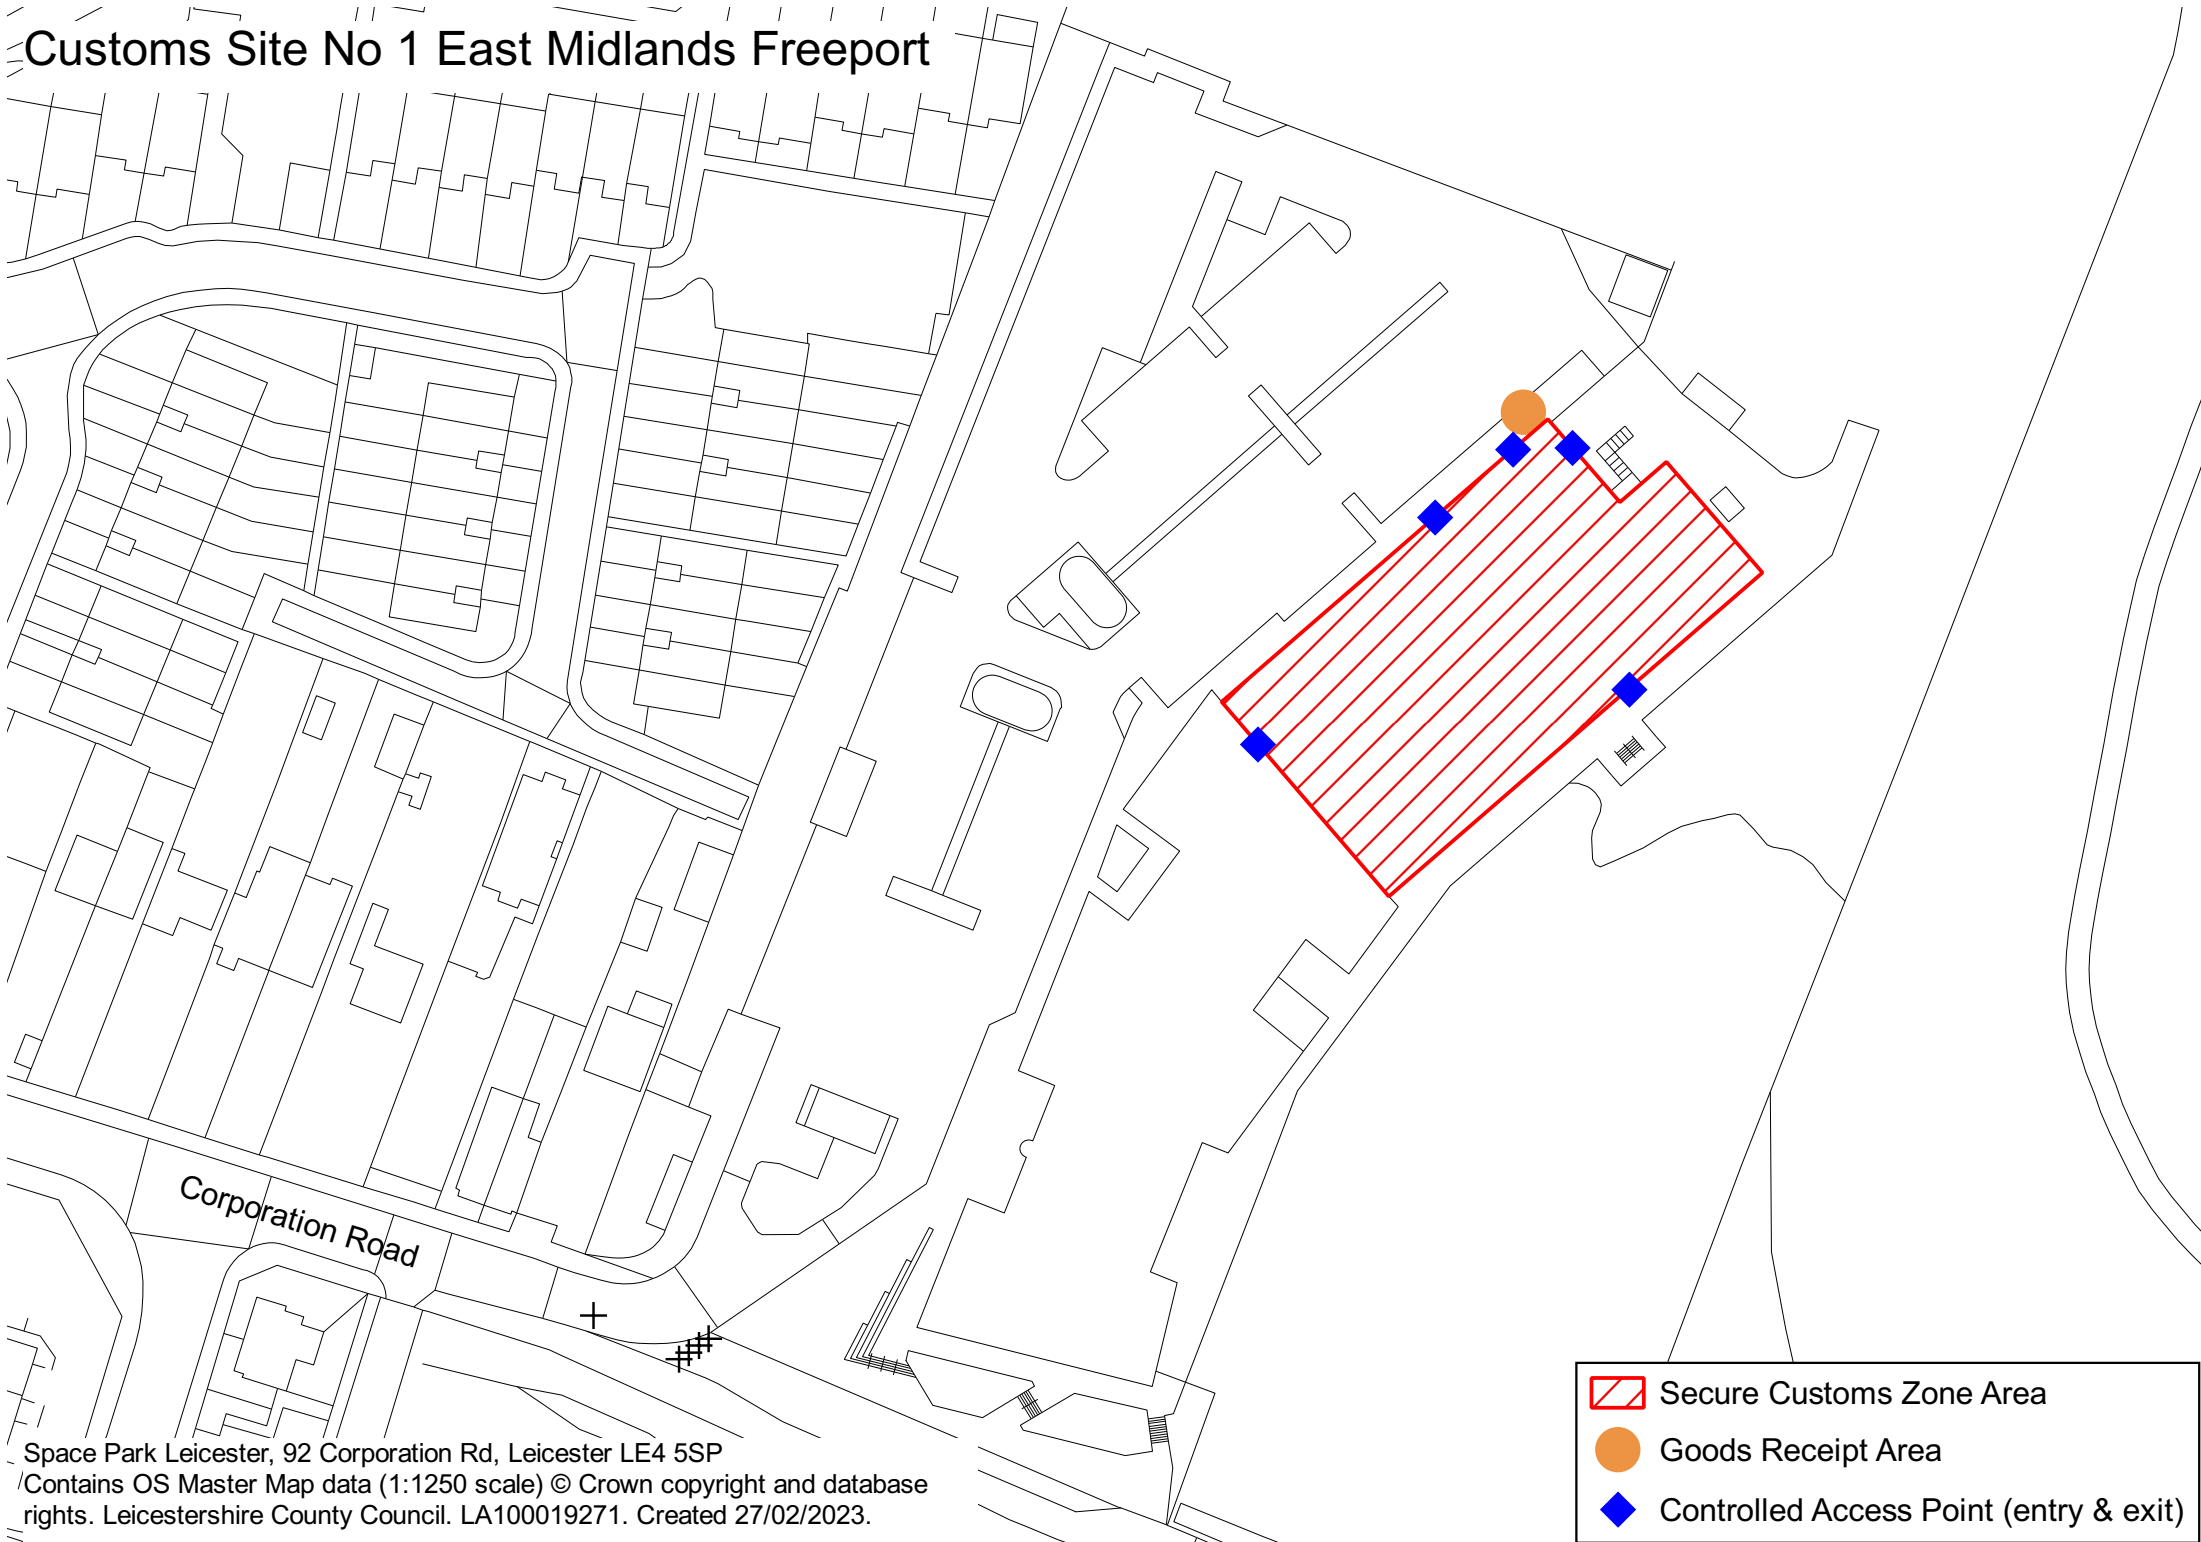

# Customs Site No 1 East Midlands Freeport

Space Park Leicester, 92 Corporation Rd, Leicester LE4 5SP  
Contains OS Master Map data (1:1250 scale) © Crown copyright and database rights. Leicestershire County Council. LA100019271. Created 27/02/2023.

	Secure Customs Zone Area
	Goods Receipt Area
	Controlled Access Point (entry & exit)