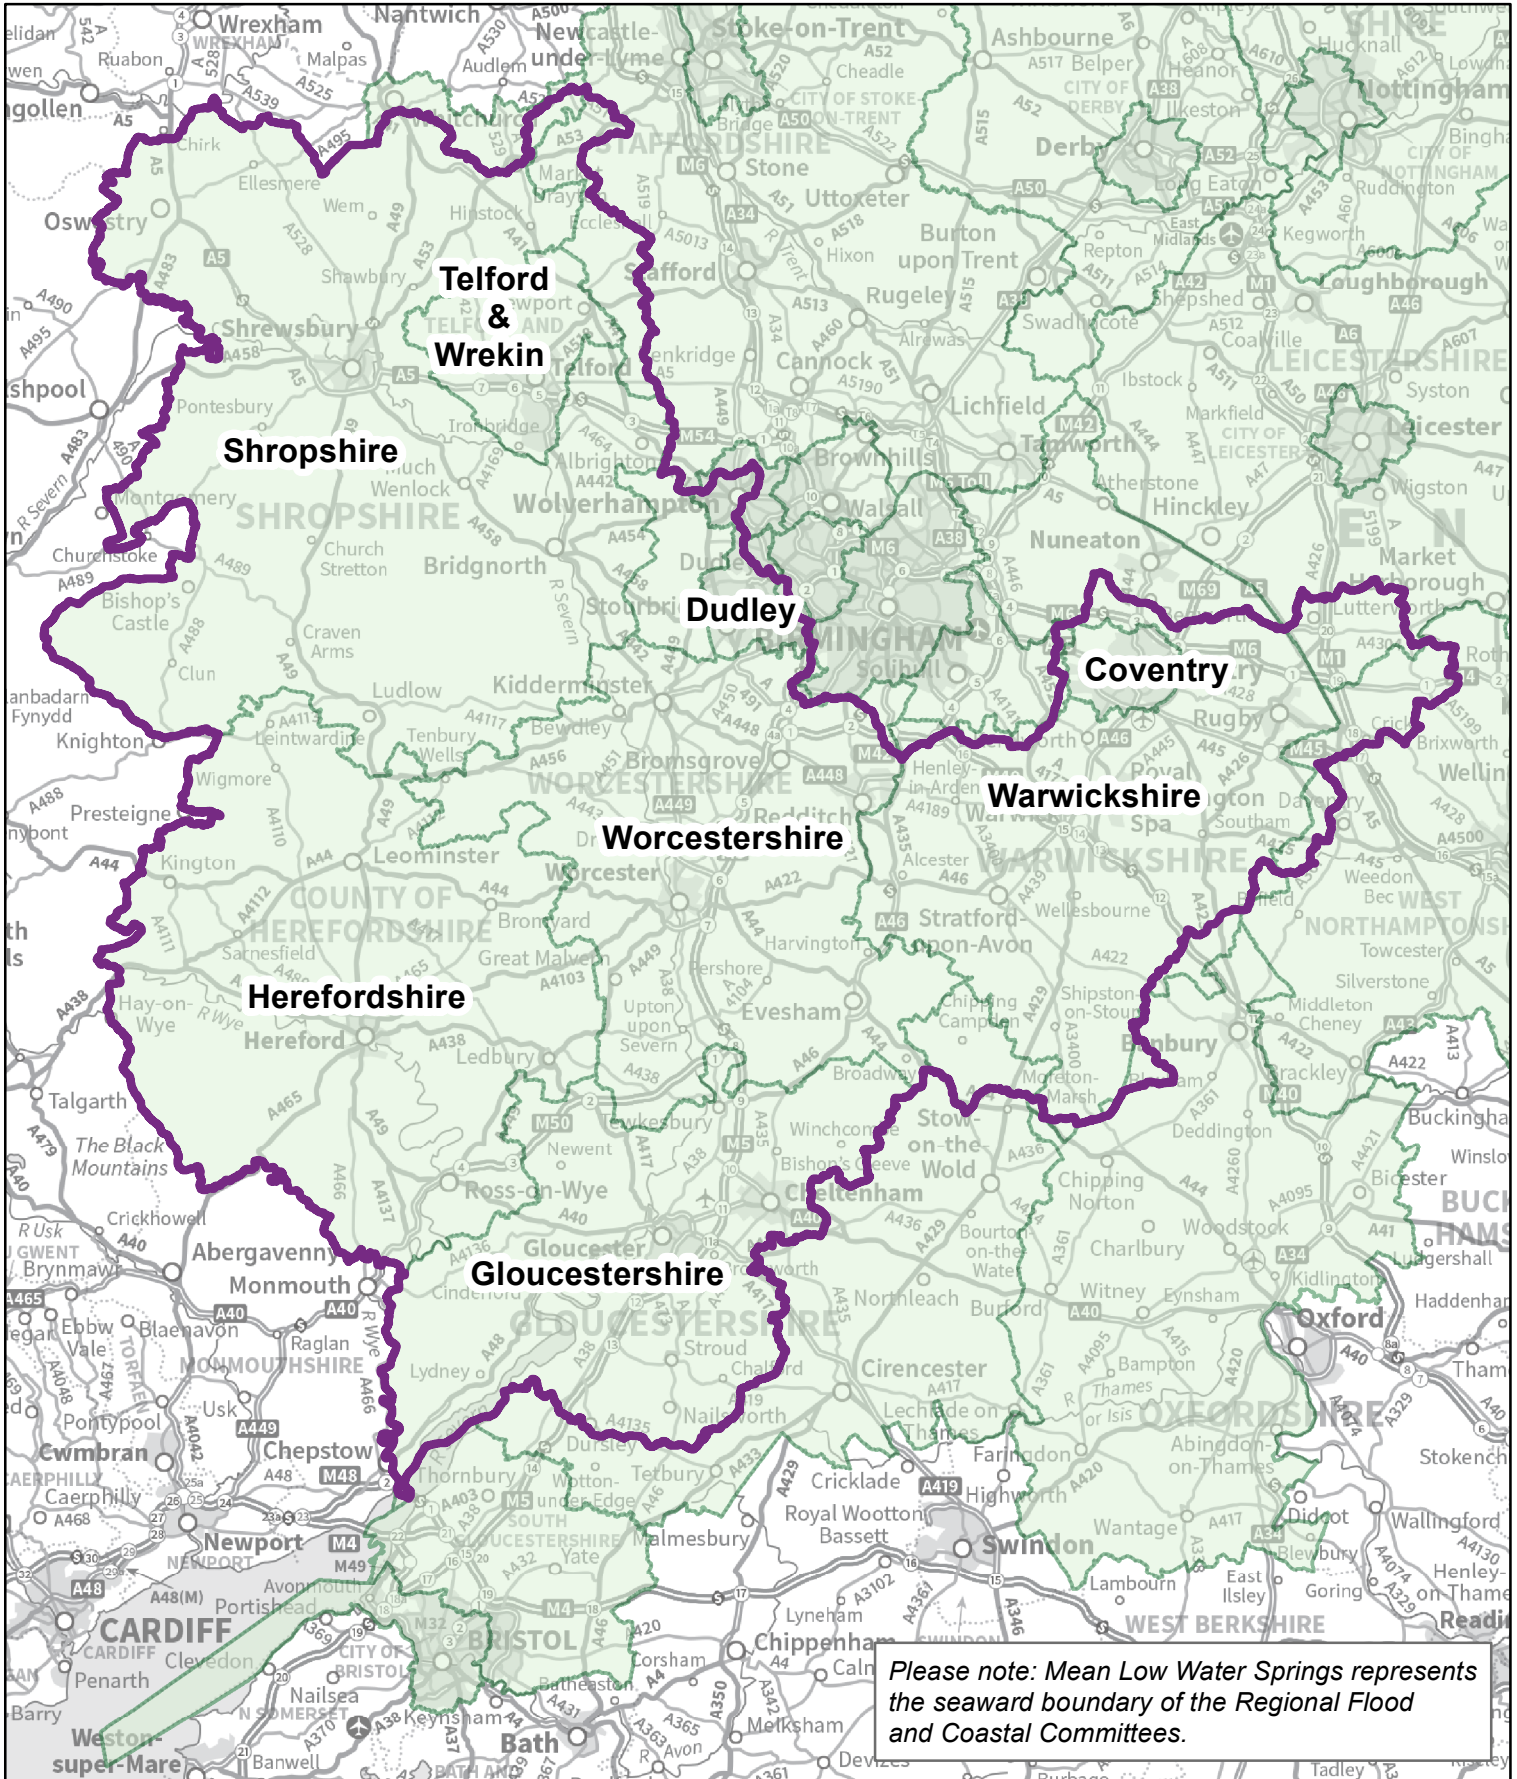

ENGLISH SEVERN AND WYE REGIONAL FLOOD AND COASTAL COMMITTEE BOUNDARY MAP

© Crown copyright and database rights
2022 Ordnance Survey 100024198
© Environment Agency

-  English Severn and Wye RFC boundary
-  Local Authority boundaries