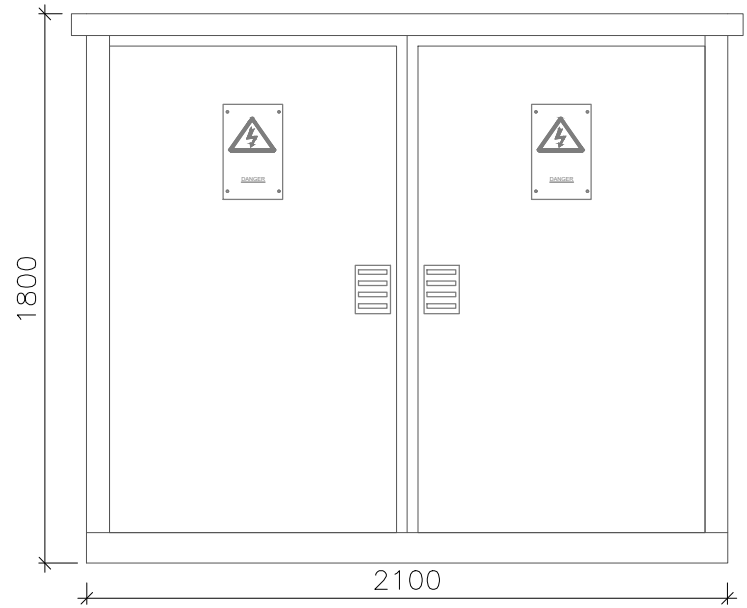

Revisions:

Revision	Date	Revision Notes	Drawn	Inspected
01	21.06.21	First Issue	JS	LM

NOTES:

Status: **PLANNING**

13 Berkeley Street, London W1J 8DU
Tel: +44(0)207 4060700
enquiries@lowcarbon.com www.lowcarbon.com

Drawing Title: **Meter Kiosk - Standard Detail**

Drawn: JS	Checked: LM	First Issued: 21.06.21
Project Code: LCS-	Drawing Number: SD-20	
Sheet Size: A3	Scale: 1:20	Revision: 01

1 METER KIOSK
Scale: 1:20@A3