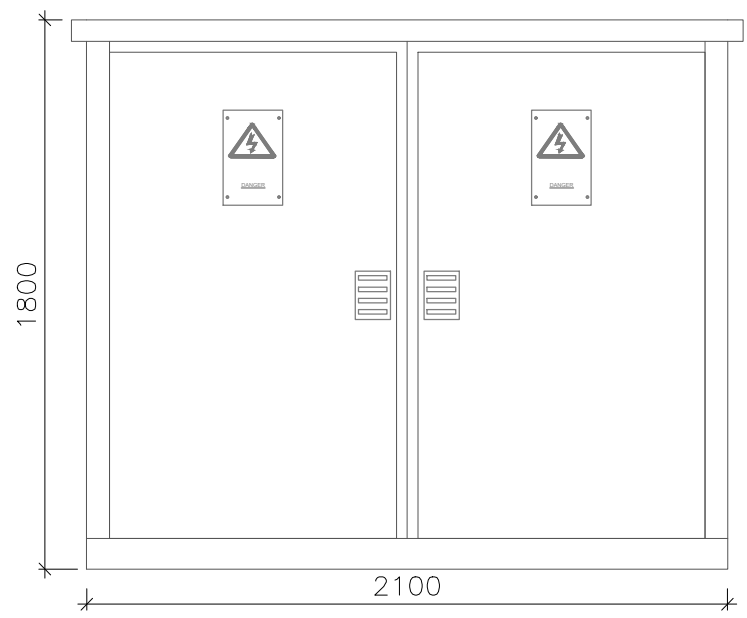

Revisions:

Revision	Date	Revision Notes	Drawn	Inspected
01	21.06.21	First Issue	JS	LM

NOTES:

Status: **PLANNING**

13 Berkeley Street, London W1J 8DU
Tel: +44(0)207 4060700
enquiries@lowcarbon.com www.lowcarbon.com

Drawing Title: **Meter Kiosk - Standard Detail**

Drawn: JS	Checked: LM	First Issued: 21.06.21
Project Code: LCS-	Drawing Number: SD-20	
Sheet Size: A3	Scale: 1:20	Revision: 01

1 METER KIOSK
Scale: 1:20@A3