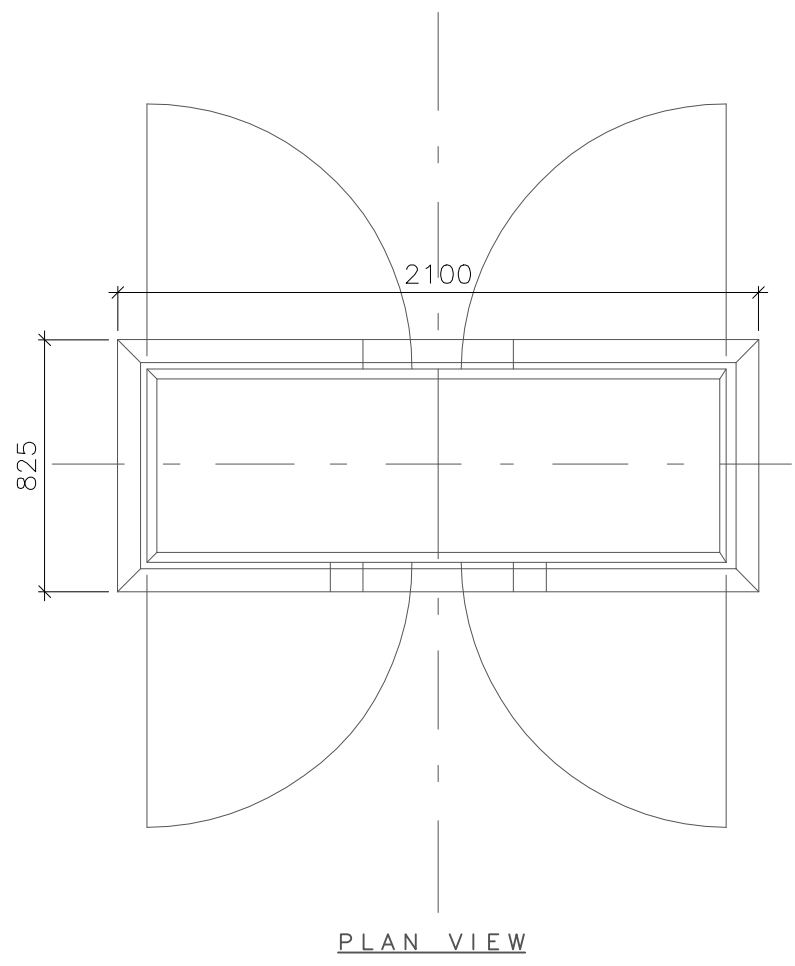

Revisions:

Revision	Date	Revision Notes	Drawn	Inspected
01	21.06.21	First Issue	JS	LM

NOTES:

Status: **PLANNING**

13 Berkeley Street, London W1J 8DU
Tel: +44(0)207 4060700
enquiries@lowcarbon.com www.lowcarbon.com

Drawing Title: **Meter Kiosk - Standard Detail**

Drawn: JS	Checked: LM	First Issued: 21.06.21
Project Code: LCS-	Drawing Number: SD-20	
Sheet Size: A3	Scale: 1:20	Revision: 01

1 METER KIOSK
Scale: 1:20@A3