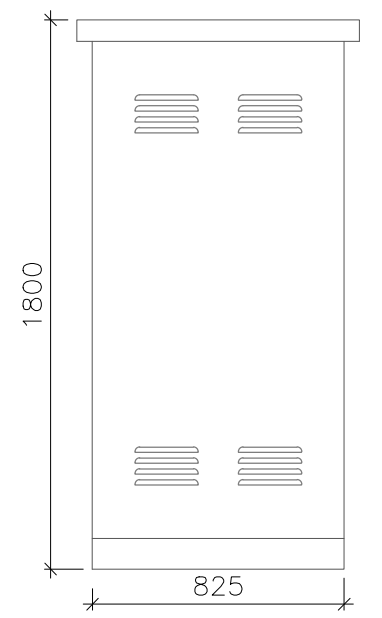

Revisions:

Revision	Date	Revision Notes	Drawn	Inspected
01	21.06.21	First Issue	JS	LM

NOTES:

Status: **PLANNING**

13 Berkeley Street, London W1J 8DU
Tel: +44(0)207 4060700
enquiries@lowcarbon.com www.lowcarbon.com

Drawing Title: **Meter Kiosk - Standard Detail**

Drawn: JS	Checked: LM	First Issued: 21.06.21
Project Code: LCS-	Drawing Number: SD-20	
Sheet Size: A3	Scale: 1:20	Revision: 01

1 METER KIOSK
Scale: 1:20@A3