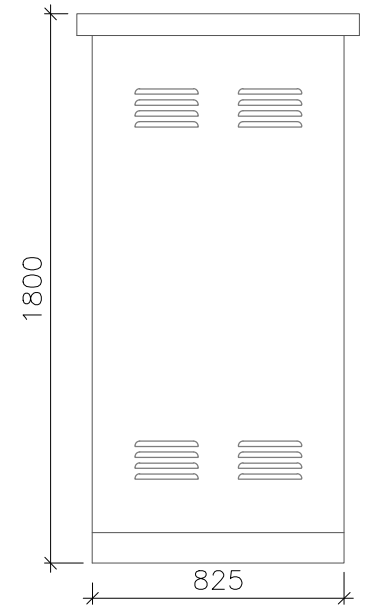

Revisions:

Revision	Date	Revision Notes	Drawn	Inspected
01	21.06.21	First Issue	JS	LM

NOTES:

Status: **PLANNING**

13 Berkeley Street, London W1J 8DU
Tel: +44(0)207 4060700
enquiries@lowcarbon.com www.lowcarbon.com

Drawing Title: **Meter Kiosk - Standard Detail**

Drawn: JS	Checked: LM	First Issued: 21.06.21
Project Code: LCS-	Drawing Number: SD-20	
Sheet Size: A3	Scale: 1:20	Revision: 01

1 METER KIOSK
Scale: 1:20@A3