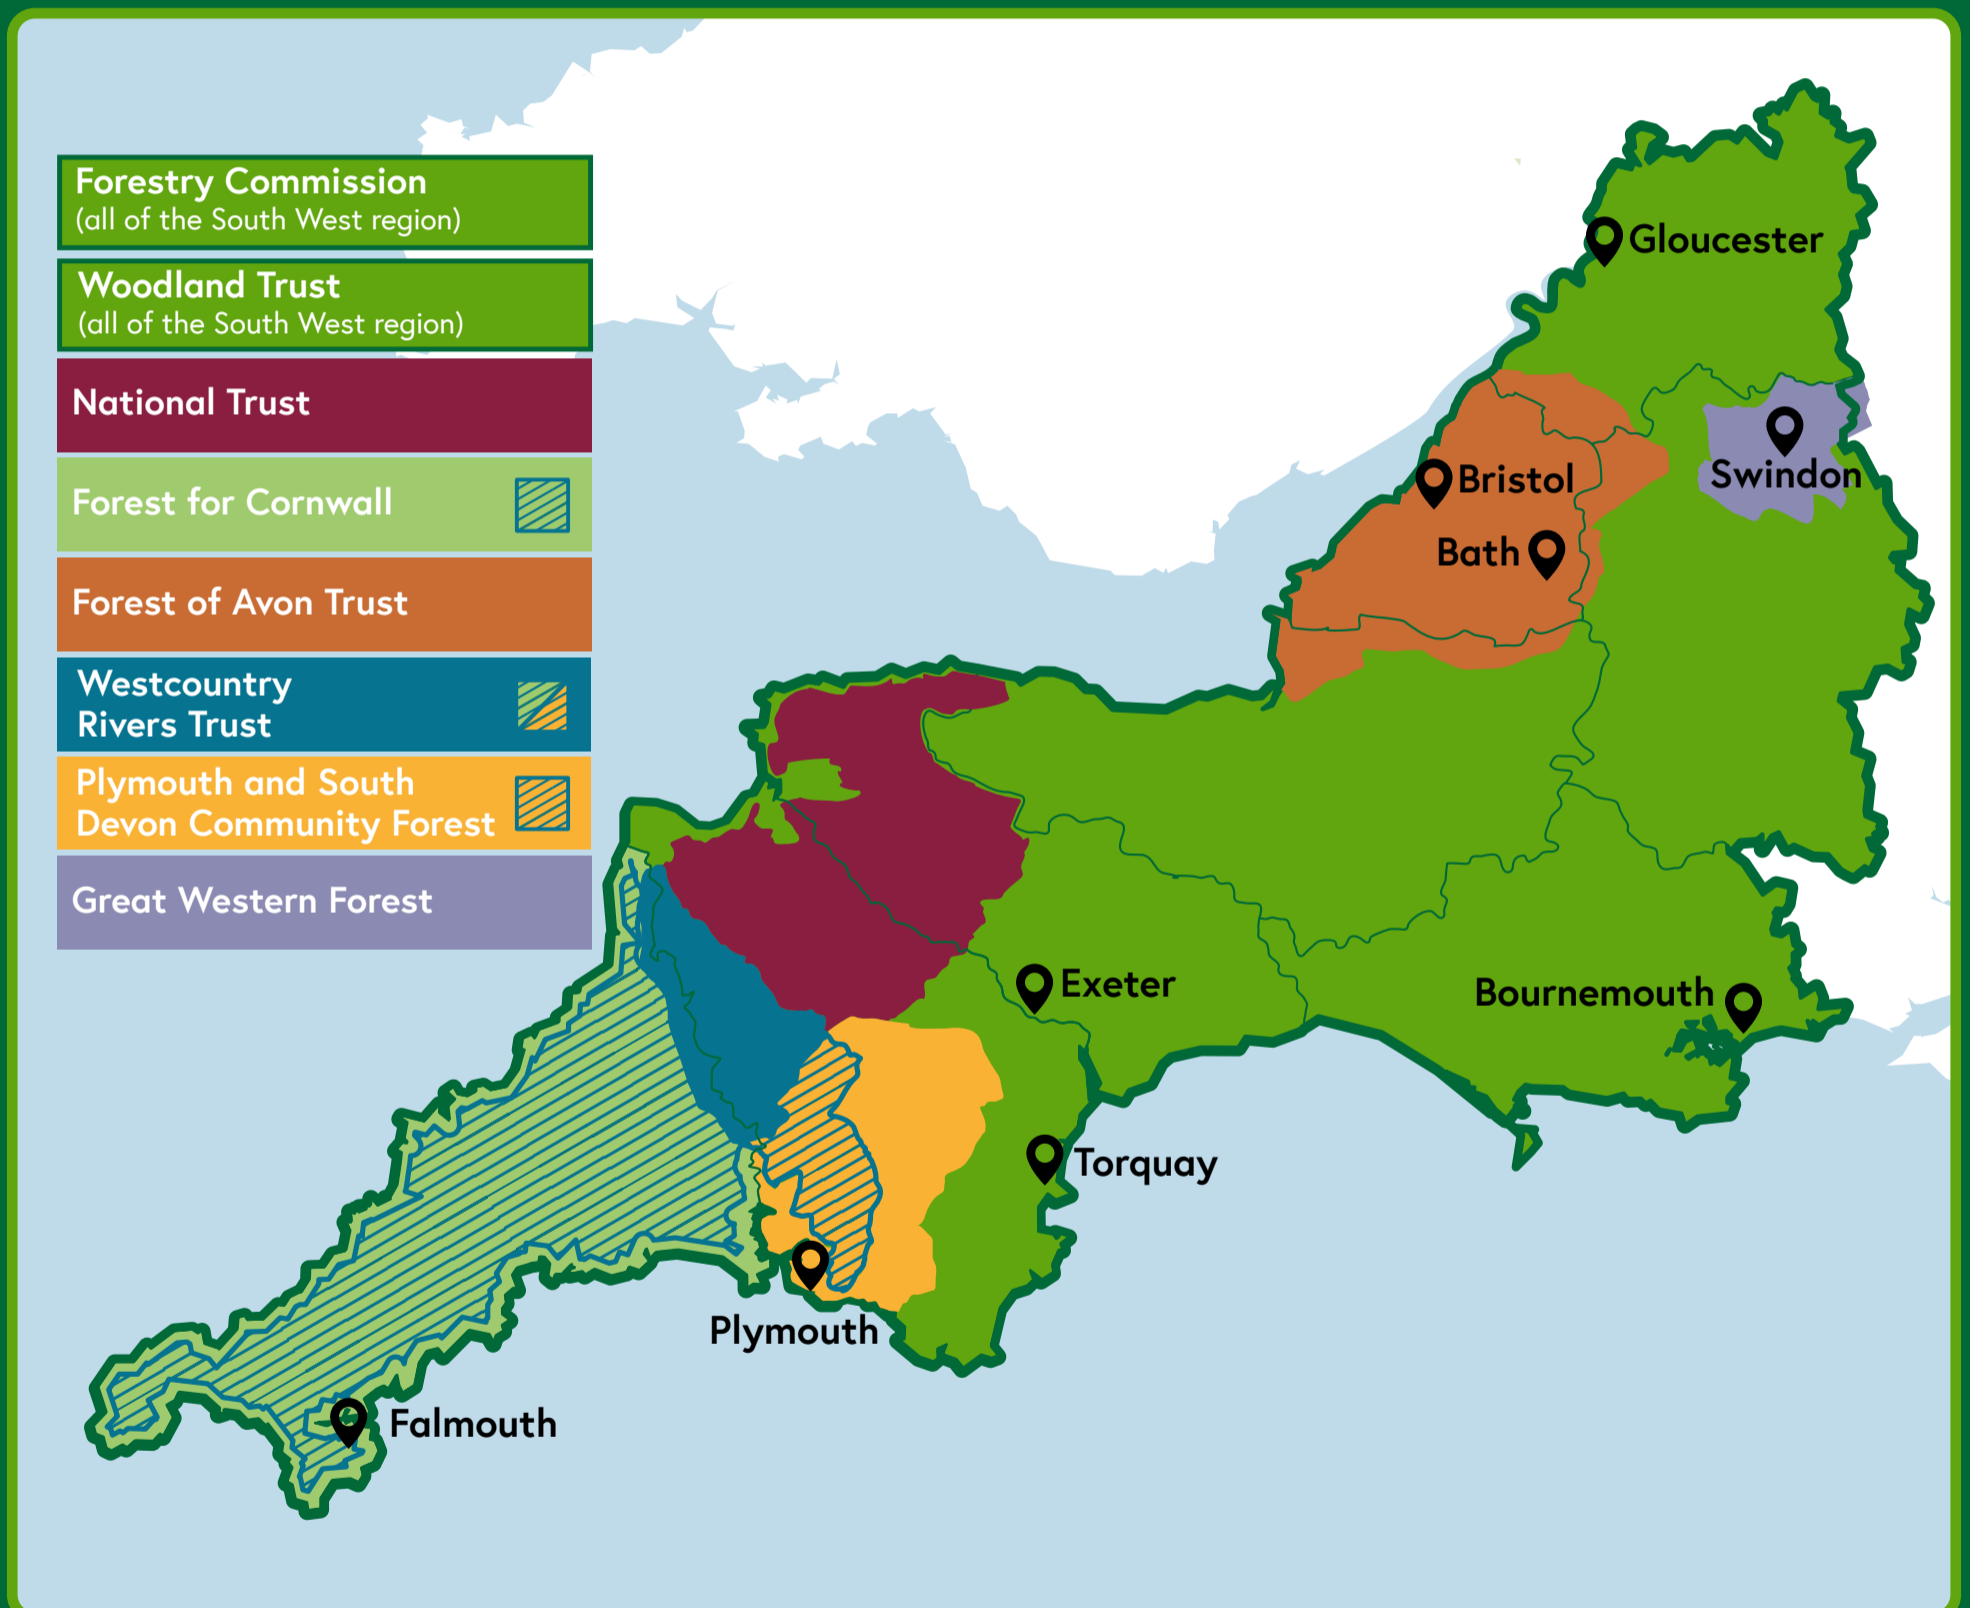

Woodland Creation Support

Partner catchment map

South West

Contact information

Forestry Commission:	SWwoodlandcreation@forestrycommission.gov.uk	Forest of Avon Trust:	treesforclimate@forestofavontrust.org
Woodland Trust:	southwestenquiries@woodlandtrust.org.uk	Westcountry Rivers Trust:	trees@wrt.org.uk
National Trust:	steve.edmonds@nationaltrust.org.uk	Plymouth and South Devon Community Forest:	PSDCF@plymouth.gov.uk
Forest for Cornwall:	ForestforCornwall@cornwall.gov.uk	Great Western Forest:	communityforest@swindon.gov.uk

Some organisations may operate outside of the stated area depicted in this map.

All organisations are able to advise on your woodland creation project and will signpost you to the most appropriate support.

Woodland Creation Support

As Nature for Climate Fund (NCF) delivery partners, we work with farmers and landowners to create and manage new woodland across the South West of England. The below table illustrates the range of support offered through our delivery network.