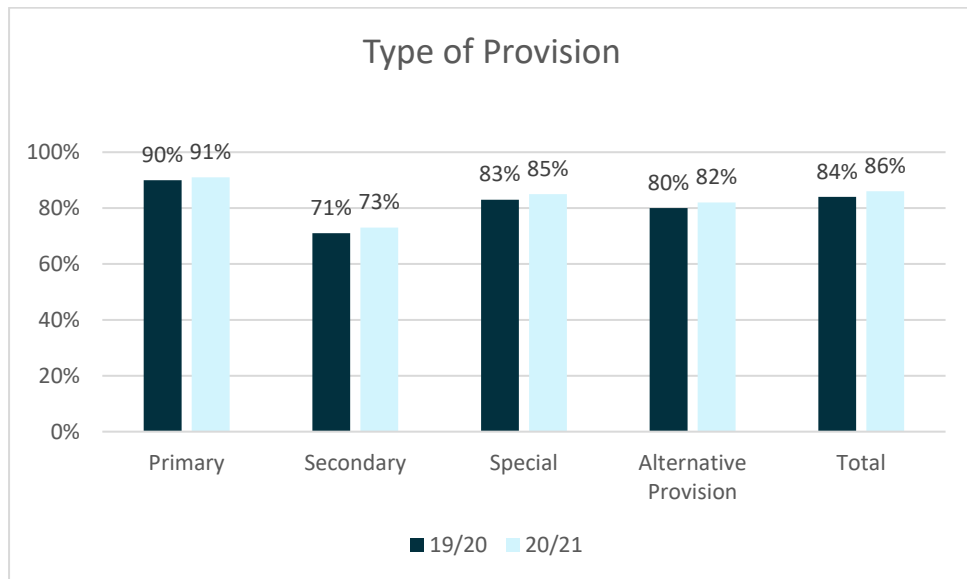

Restated figure 13a and 13b - Number of academies by type and provision open and opened by 31 August 2021 (source: <https://get-information-schools.service.gov.uk/>)

Total open at 31 August 2021

Academy type	Provision type: primary	Provision type: secondary	Provision type: special	Provision type: alternative provision	Provision type: total
Sponsored	1,625	777	78	28	2,508
Converter	4,491	1,656	278	76	6,501
Free school	221	299	61	49	630
Total	6,337	2,732	417	153	9,639

Number opened in year to 31 August 2021

Academy type	Provision type: primary	Provision type: secondary	Provision type: special	Provision type: alternative provision	Provision type: total
Sponsored	72	31	12	3	118
Converter	258	33	7	3	301
Free school	23	15	17	2	57
Total	353	79	36	8	476

Restated figure 15a and 15b – Academies in MATs with more than one academy as at 31 August 2021 by phase and type (source: <https://get-information-schools.service.gov.uk/>)