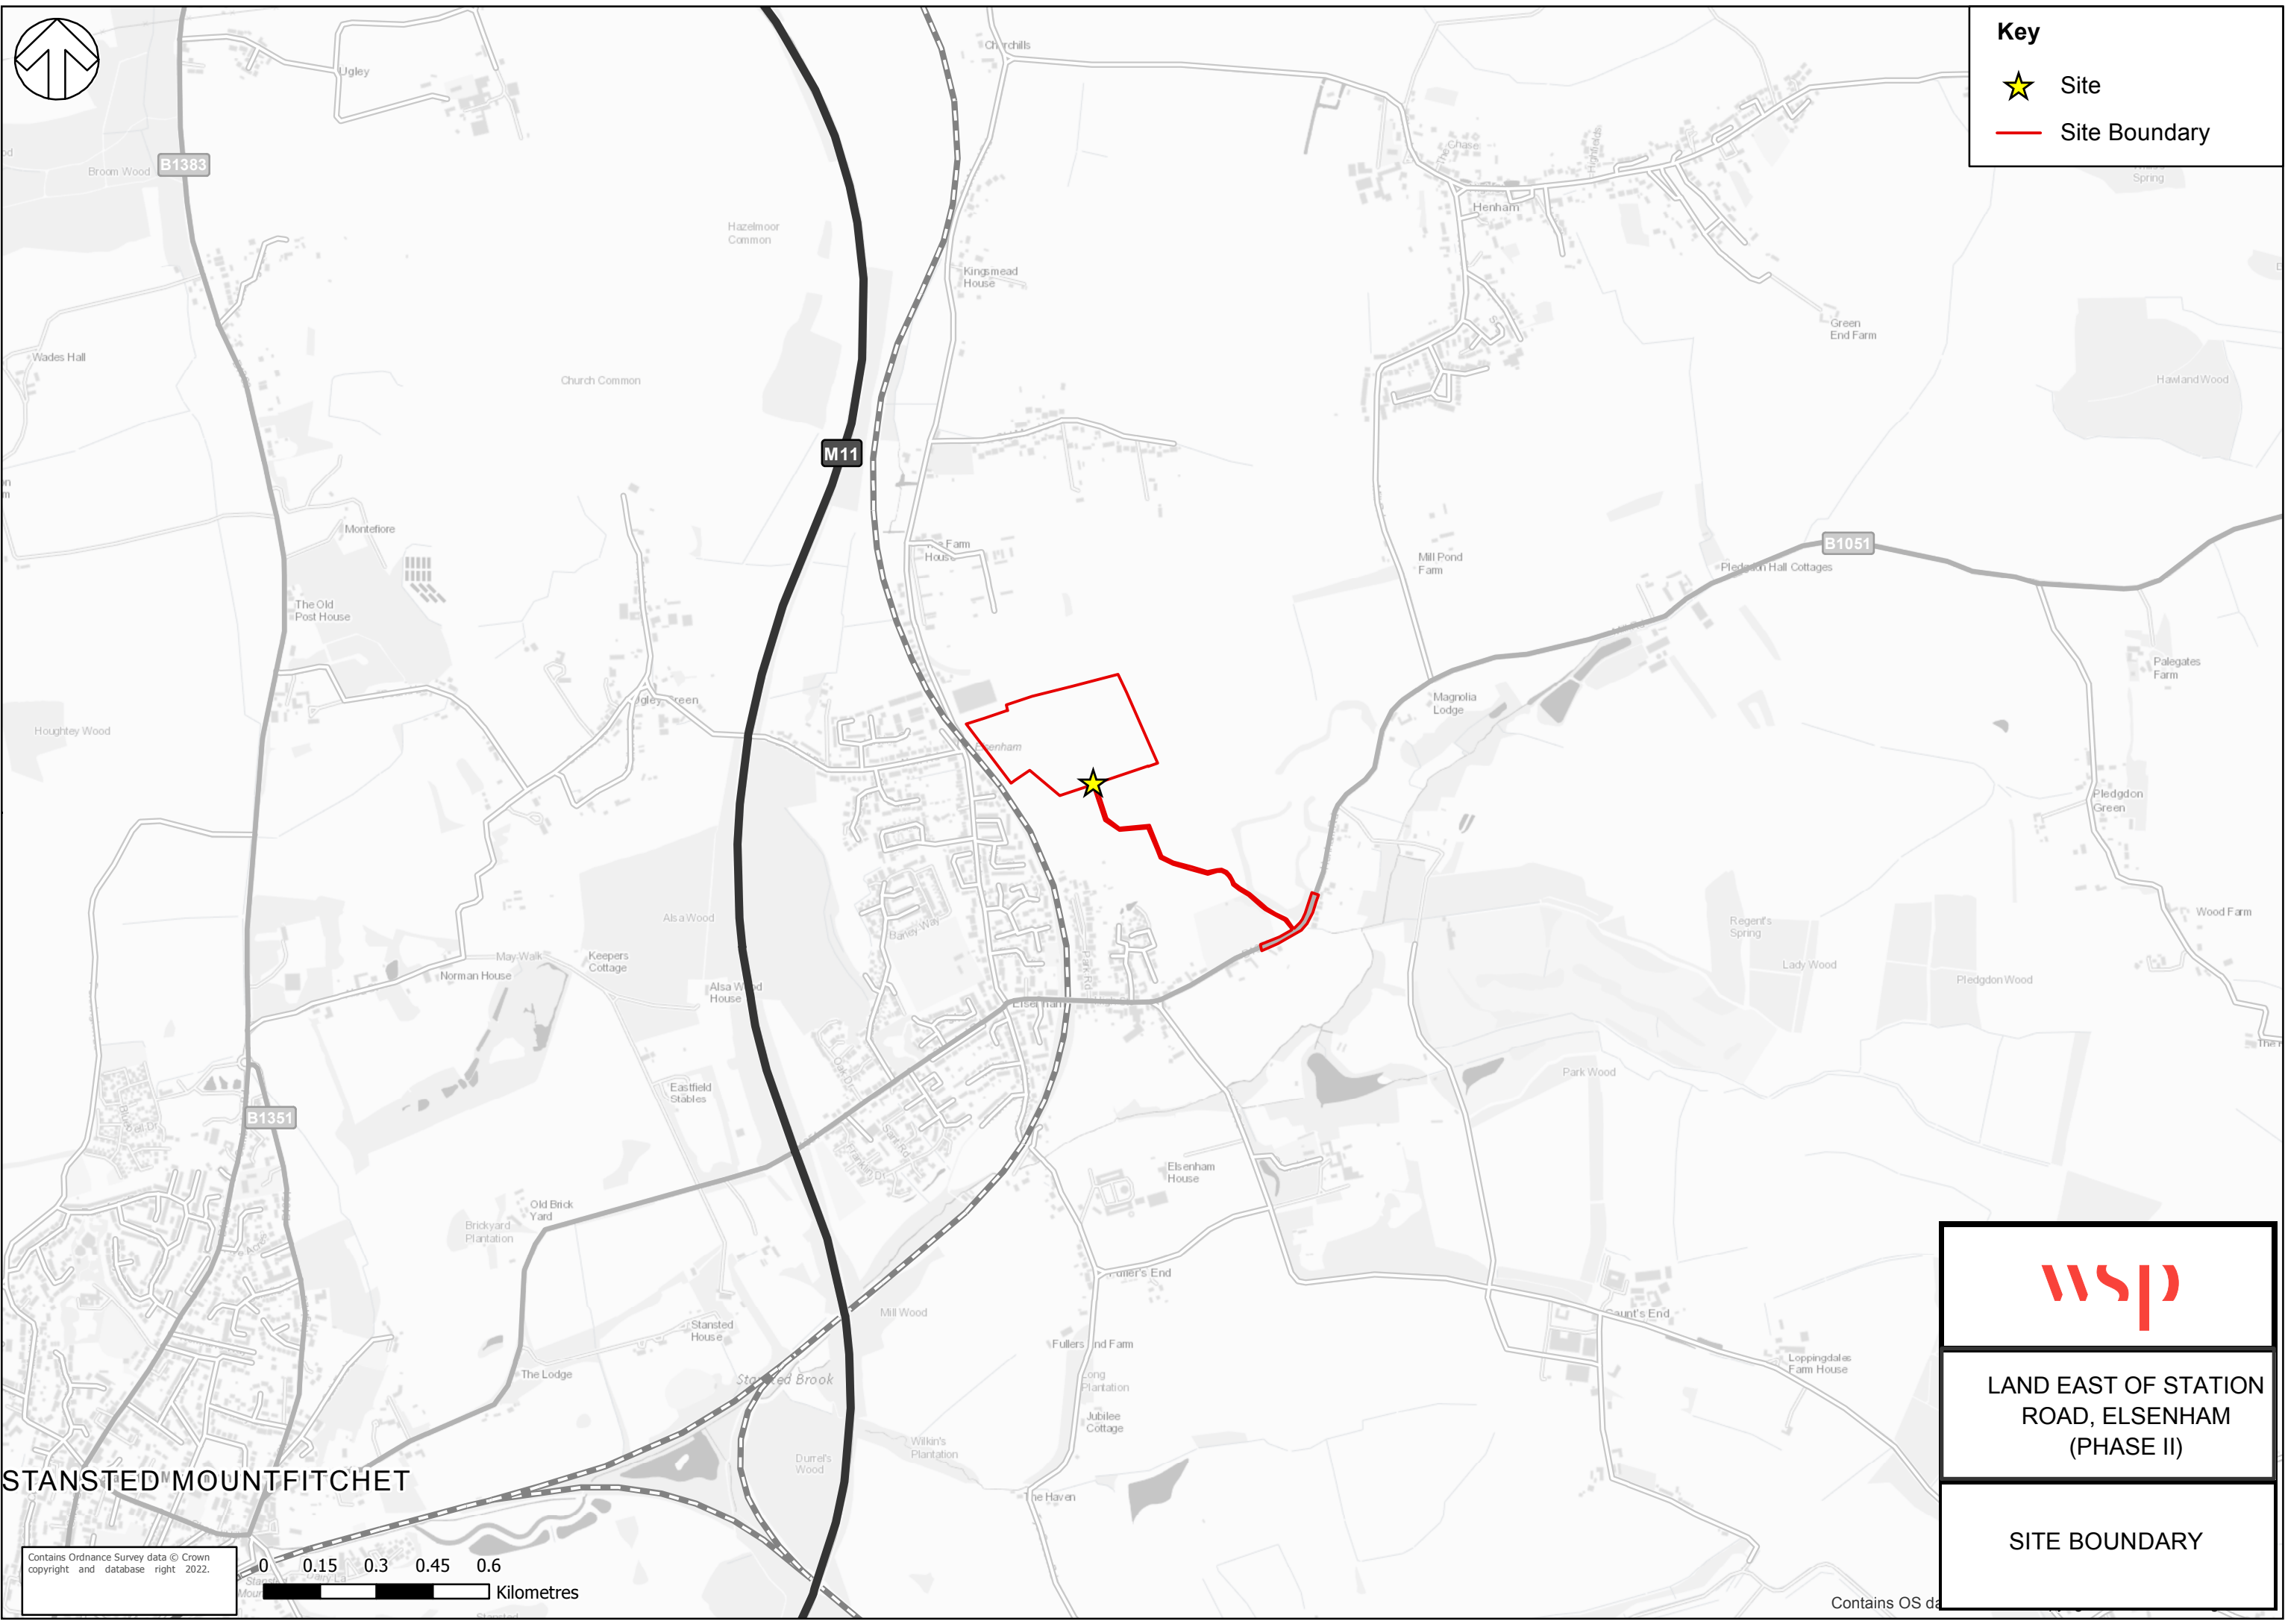

## SITE LOCATION

**Key**

- ★ Site
- Site Boundary

STANSTED MOUNTFITCHET

Contains Ordnance Survey data © Crown copyright and database right 2022.

LAND EAST OF STATION ROAD, ELSENHAM (PHASE II)

SITE BOUNDARY

## WALKING ISOCHRONE

**Key**

- ★ Site
- Proposed Bus Stops
- Site Boundary

**Walking Accessibility**

- 0 to 5 Minutes
- 5 to 10 Minutes
- 10 to 15 Minutes
- 15 to 20 Minutes
- 20 to 25 Minutes
- 25 to 30 Minutes

Contains Ordnance Survey data © Crown copyright and database right 2022.

LAND EAST OF STATION ROAD, ELSENHAM (Phase II)

WALKING ISOCHRONE