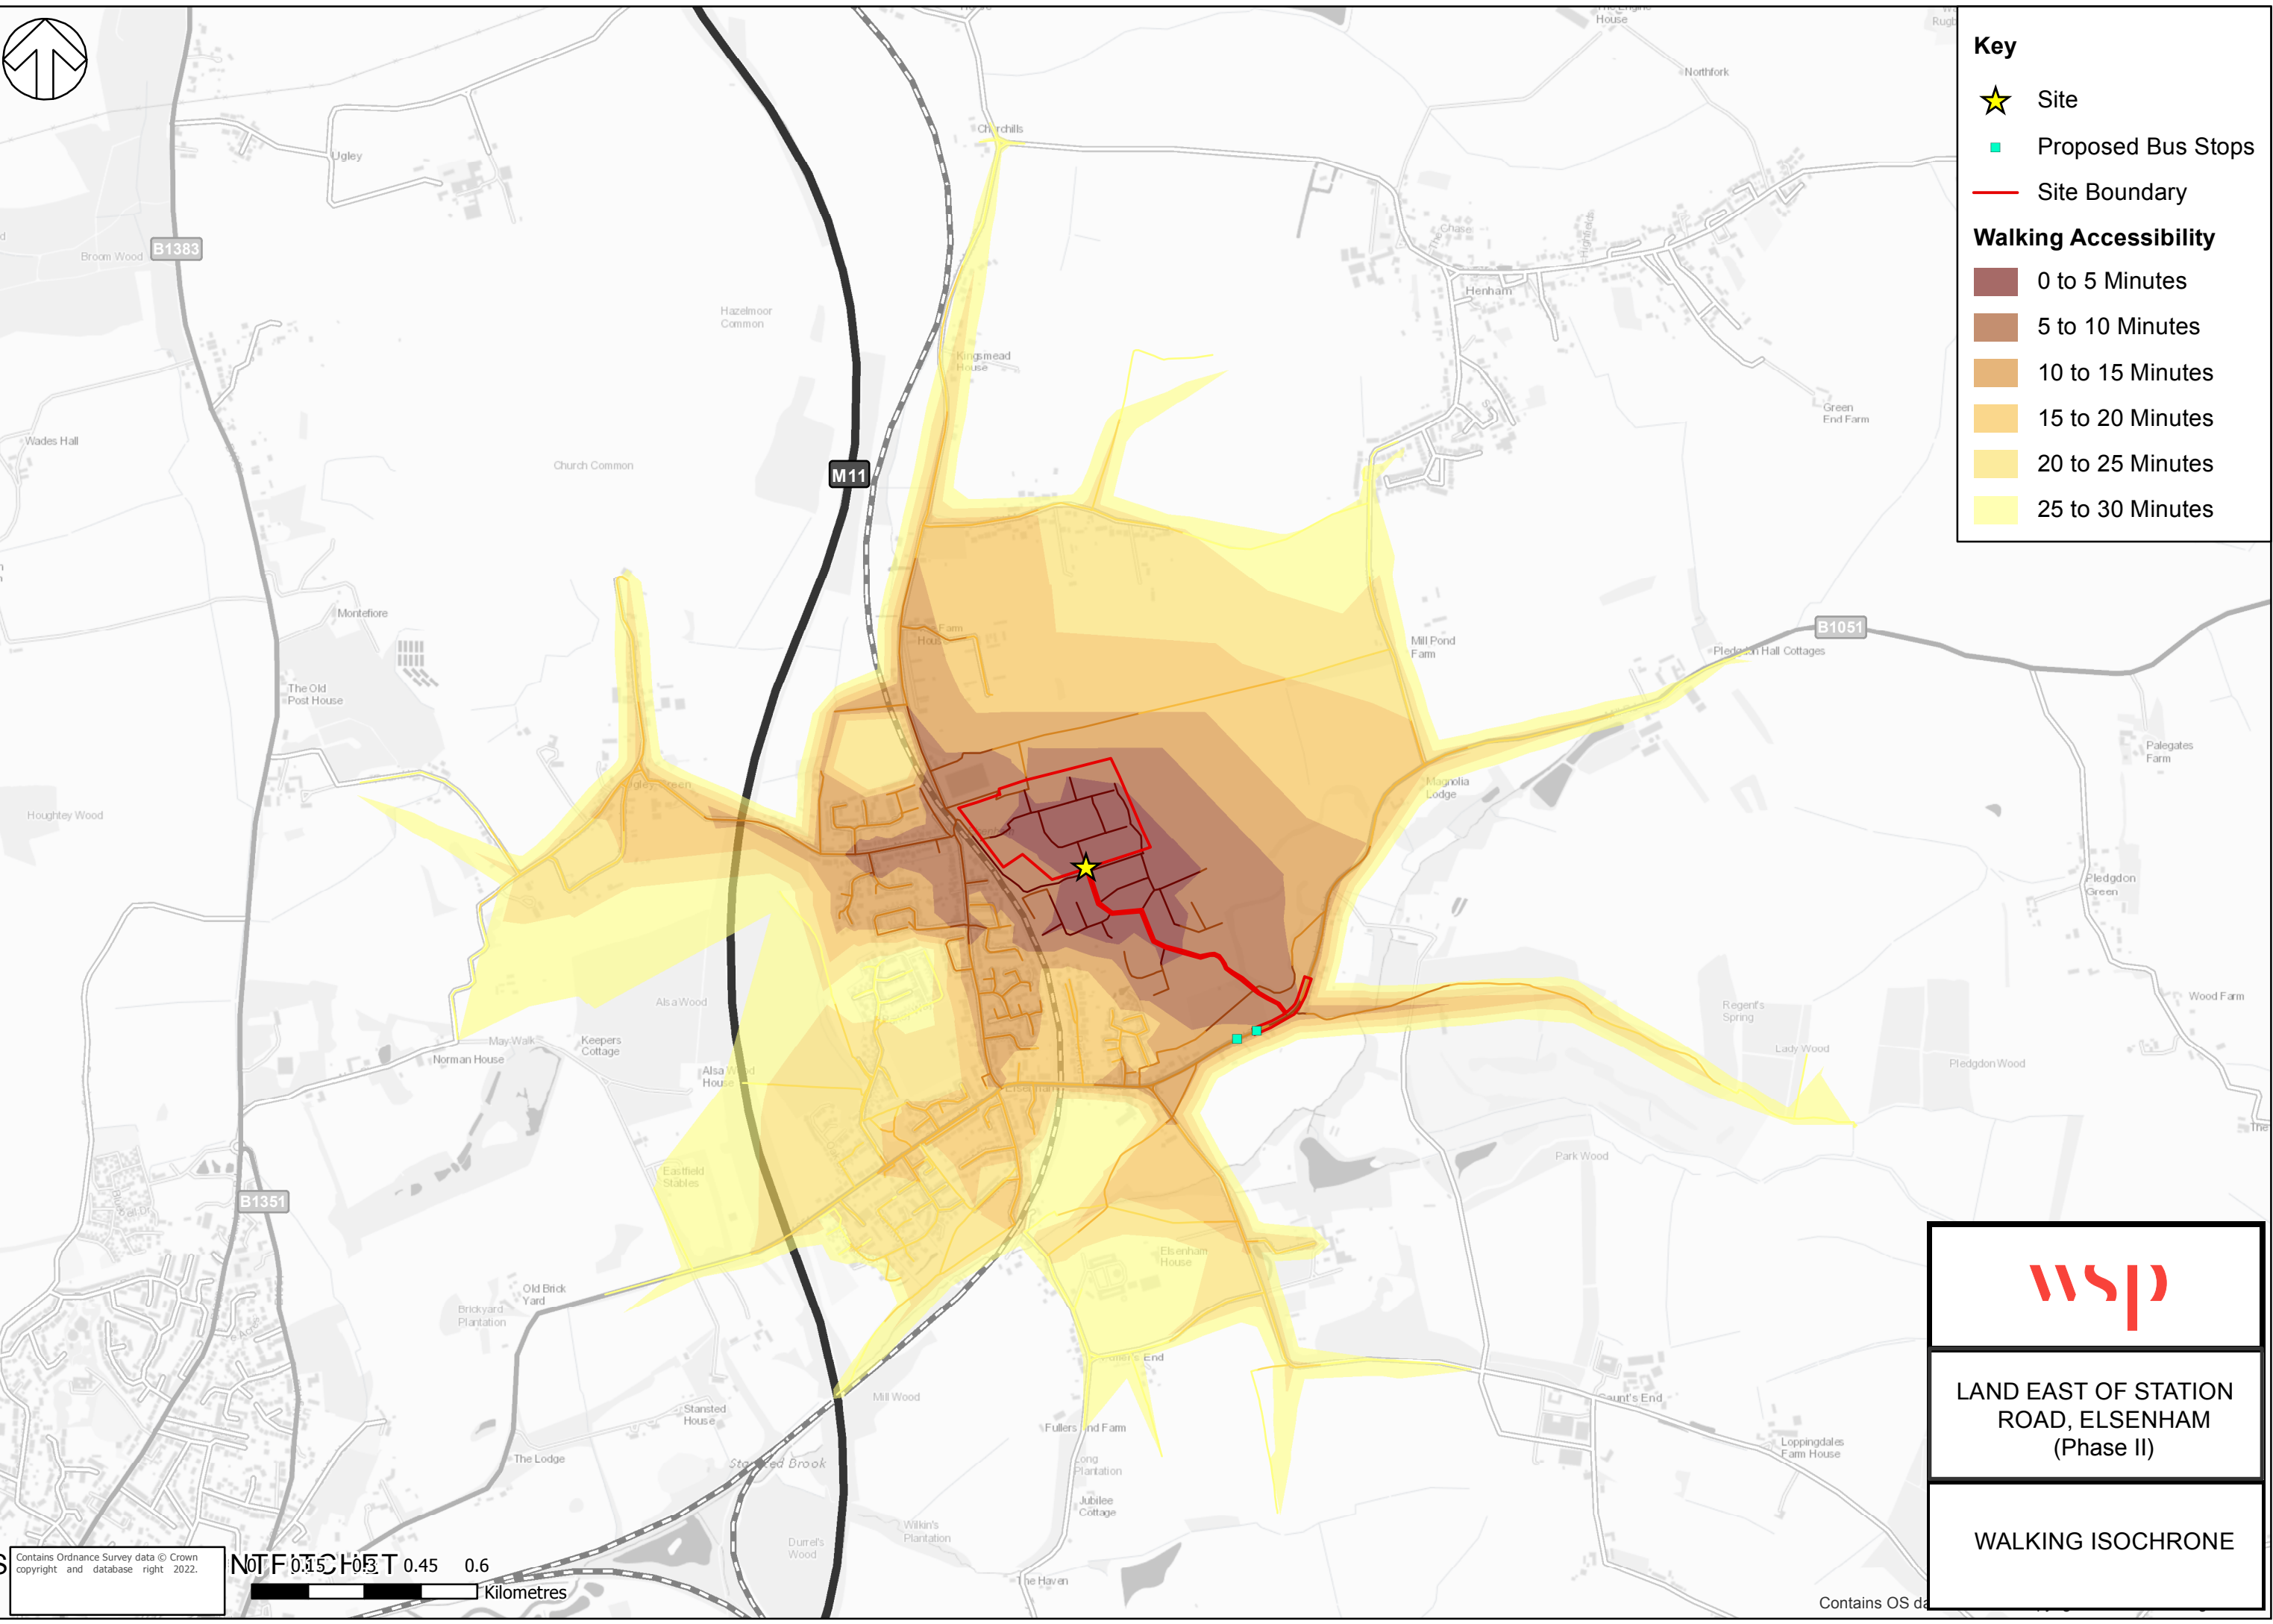

## SITE LOCATION

**Key**

- ★ Site
- Site Boundary

STANSTED MOUNTFITCHET

Contains Ordnance Survey data © Crown copyright and database right 2022.

LAND EAST OF STATION ROAD, ELSENHAM (PHASE II)

SITE BOUNDARY

## WALKING ISOCHRONE

**Key**

- ★ Site
- Proposed Bus Stops
- Site Boundary

**Walking Accessibility**

- 0 to 5 Minutes
- 5 to 10 Minutes
- 10 to 15 Minutes
- 15 to 20 Minutes
- 20 to 25 Minutes
- 25 to 30 Minutes

Contains Ordnance Survey data © Crown copyright and database right 2022.

LAND EAST OF STATION ROAD, ELSENHAM (Phase II)

WALKING ISOCHRONE

## **CYCLING ISOCHRONE**

**Key**

- Site
- Site Boundary

**Cycling Accessibility**

- 0 to 5 Minutes
- 5 to 10 Minutes
- 10 to 15 Minutes
- 15 to 20 Minutes
- 20 to 25 Minutes
- 25 to 30 Minutes

Contains Ordnance Survey data © Crown copyright and database right 2022.