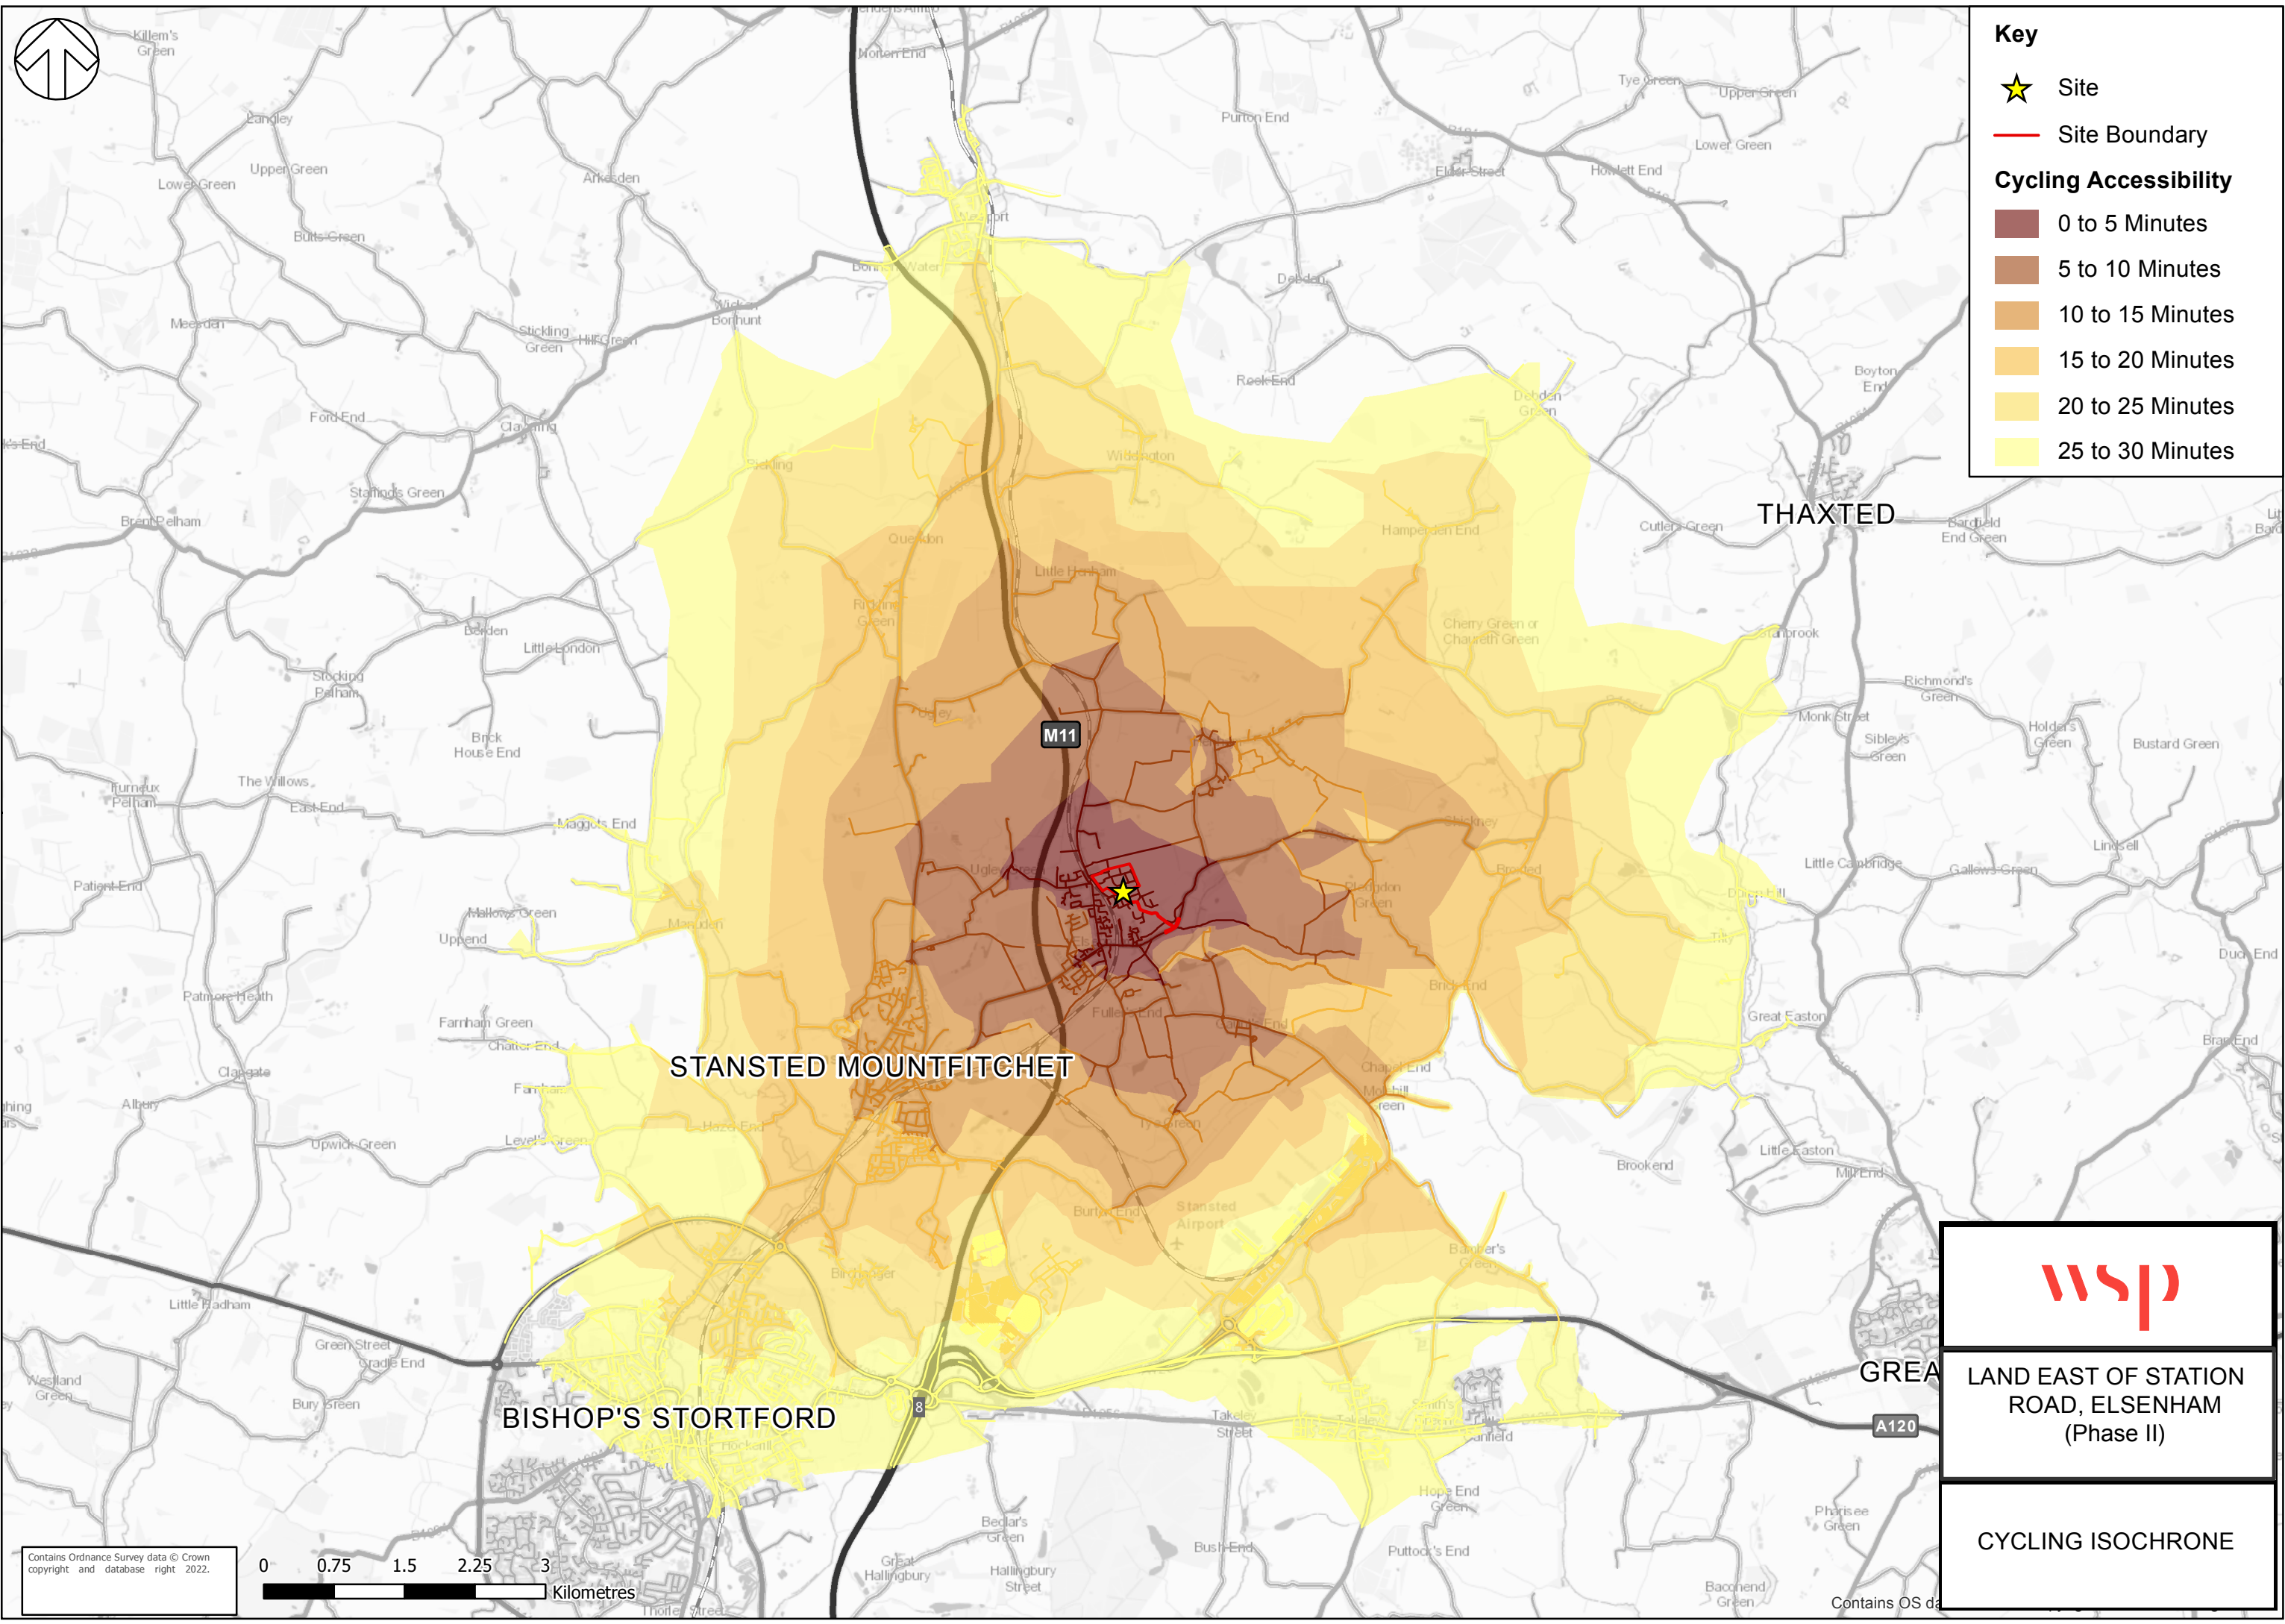

## WALKING ISOCHRONE

**Key**

- ★ Site
- Proposed Bus Stops
- Site Boundary

**Walking Accessibility**

- 0 to 5 Minutes
- 5 to 10 Minutes
- 10 to 15 Minutes
- 15 to 20 Minutes
- 20 to 25 Minutes
- 25 to 30 Minutes

Contains Ordnance Survey data © Crown copyright and database right 2022.

LAND EAST OF STATION ROAD, ELSENHAM (Phase II)

WALKING ISOCHRONE

## **CYCLING ISOCHRONE**

**Key**

- Site
- Site Boundary

**Cycling Accessibility**

- 0 to 5 Minutes
- 5 to 10 Minutes
- 10 to 15 Minutes
- 15 to 20 Minutes
- 20 to 25 Minutes
- 25 to 30 Minutes

Contains Ordnance Survey data © Crown copyright and database right 2022.

**LAND EAST OF STATION ROAD, ELSENHAM (Phase II)**

**CYCLING ISOCHRONE**

Contains OS data