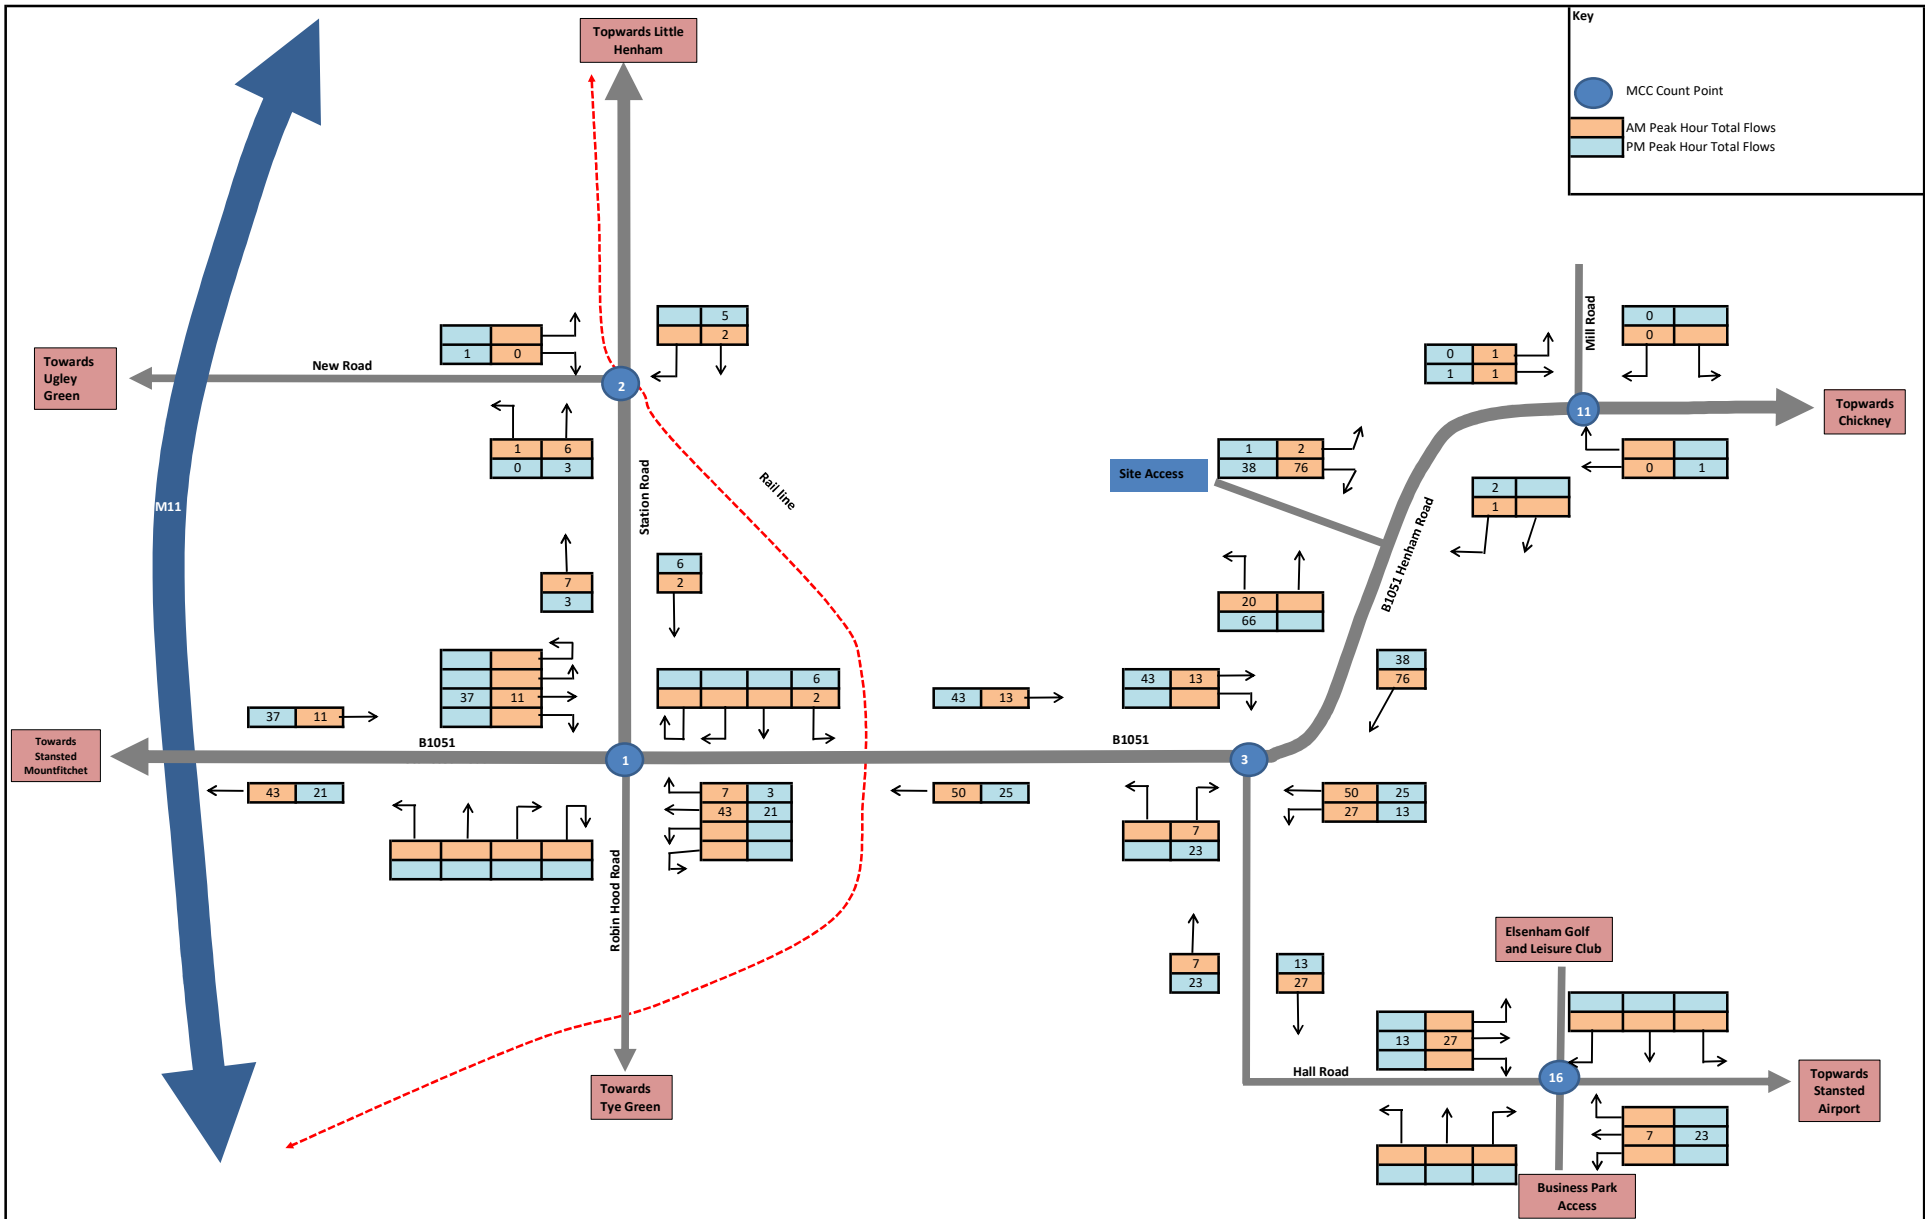

Figure 7: Local Route Assignment

1: Chapel Hill - Bentfield Road
2: Stansted Road - Hazeland Road
3: Stansted Road - Birchanger Lane
4: New Road
5: N Hall Road
6: Hall Road - Thremhall Ave - A120 East
7: Henham Road - Mill Road
8: Hall Road - Stansted Airport
9: High Lane - Stansted
10: Lower Street Car Park
11: Church Road Stansted
12: Chapel Hill - Silver Street
13: Henham Road
14: Hall Road - Takeley
15: Hall Road - B1256
16: Church Lane - Bury Lodge Lane

M11 Junction 8 Local Assignment %

Figure 11

Elsenham Total % Assignment

Figure 13

Stansted Mountfitchet Total % Assignment

Figure 14

Key
 ● MCC Count Point
 ▭ % Distribution

Bishop's Stortford Total Assignment %

Figure 15

M11 Junction 8 Total Assignment %

Figure 16

Stansted Airport Total Assignment %

Figure 17

Stansted Mountfitchet: 200 Dwelling AM and PM Peak Hour Vehicle Assignment

Figure 19

Bishop's Stortford: 200 Dwelling Vehicle AM and PM Peak Hour Vehicle Assignment

Figure 20

Stansted Airport: 350 Dwelling Vehicle AM and PM Peak Hour Vehicle Assignment

Figure 22

62-64 Hills Road
Cambridge
CB2 1LA

wsp.com

PUBLIC