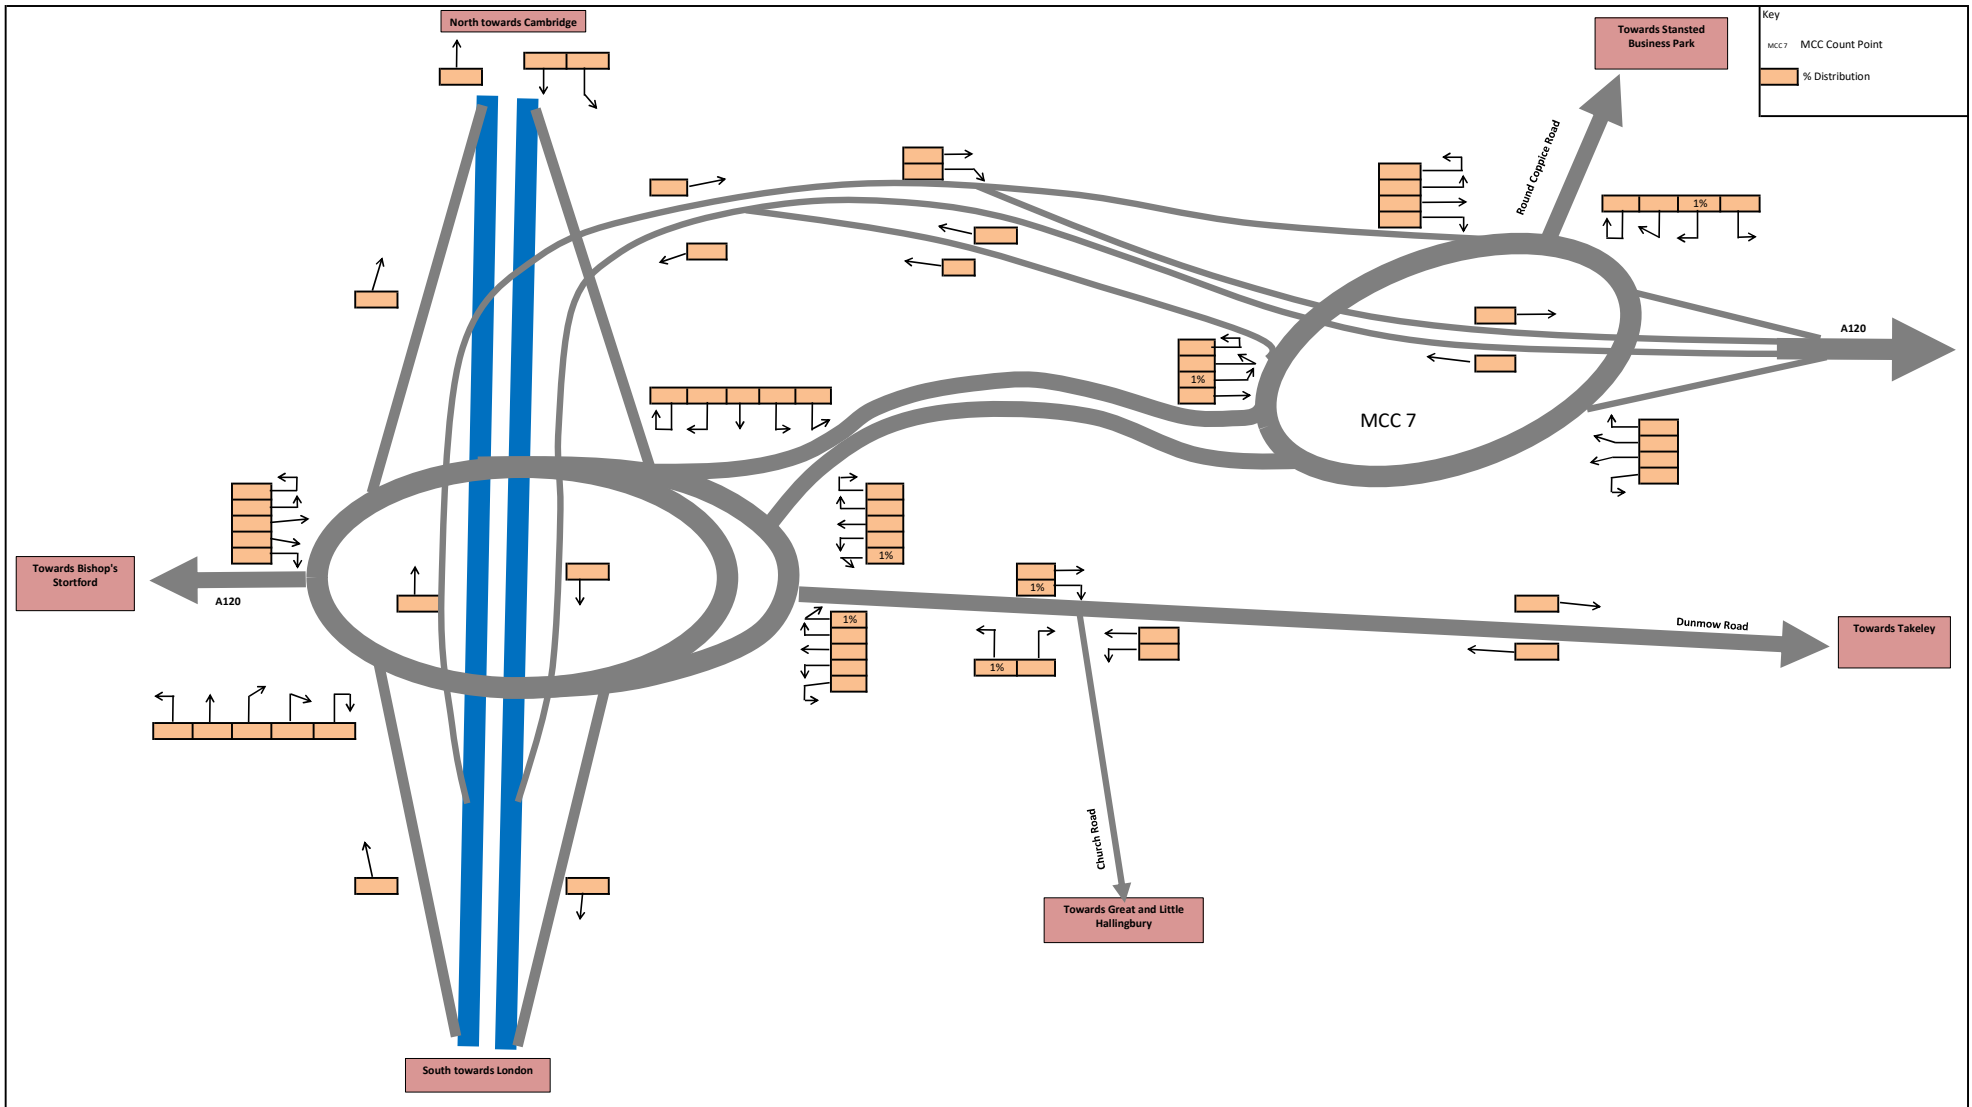

Elsenhams Local % Assignment

Figure 8

Stansted Mountfitchet Local % Assignment

Figure 9

Key

- MCC Count Point
- % Distribution

Bishop's Stortford Local Assignment %

Figure 10

M11 Junction 8 Local Assignment %

Figure 11

Elsenham Total % Assignment

Figure 13

Stansted Mountfitchet Total % Assignment

Figure 14

Key
 ● MCC Count Point
 ▭ % Distribution

Bishop's Stortford Total Assignment %

Figure 15

M11 Junction 8 Total Assignment %

Figure 16

Stansted Airport Total Assignment %

Figure 17

Stansted Mountfitchet: 200 Dwelling AM and PM Peak Hour Vehicle Assignment

Figure 19

Bishop's Stortford: 200 Dwelling Vehicle AM and PM Peak Hour Vehicle Assignment