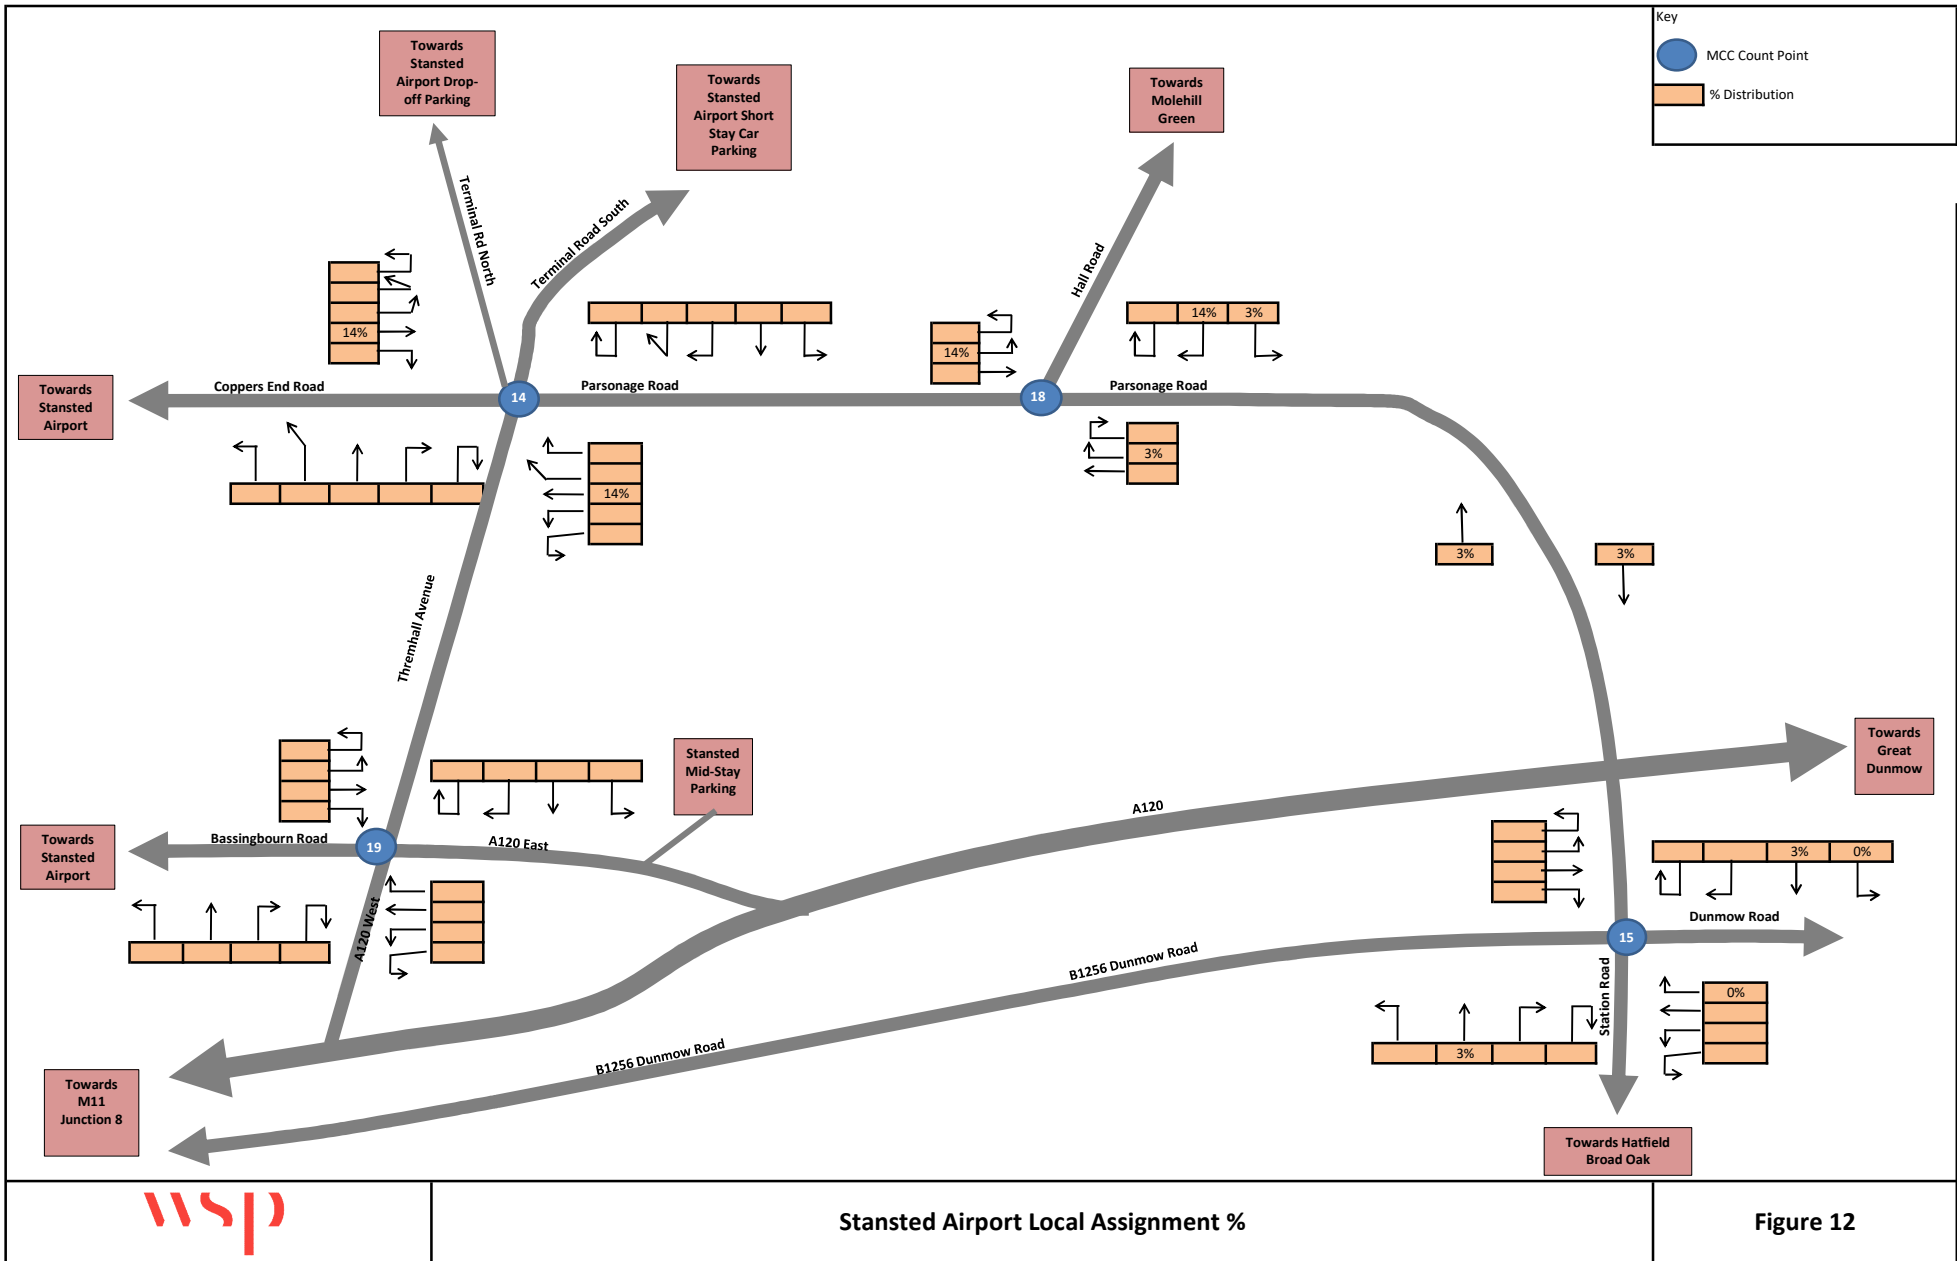

Figure 7: Local Route Assignment

1: Chapel Hill - Bentfield Road
2: Stansted Road - Hazeland Road
3: Stansted Road - Birchanger Lane
4: New Road
5: N Hall Road
6: Hall Road - Thremhall Ave - A120 East
7: Henham Road - Mill Road
8: Hall Road - Stansted Airport
9: High Lane - Stansted
10: Lower Street Car Park
11: Church Road Stansted
12: Chapel Hill - Silver Street
13: Henham Road
14: Hall Road - Takeley
15: Hall Road - B1256
16: Church Lane - Bury Lodge Lane

Elsenhams Local % Assignment

Figure 8

Stansted Mountfitchet Local % Assignment

Figure 9

Key

- MCC Count Point
- % Distribution

Bishop's Stortford Local Assignment %

Figure 10

M11 Junction 8 Local Assignment %

Figure 11

Elsenham Total % Assignment

Figure 13

Stansted Mountfitchet Total % Assignment

Figure 14

Key
 ● MCC Count Point
 ▭ % Distribution

Bishop's Stortford Total Assignment %

Figure 15

M11 Junction 8 Total Assignment %

Figure 16

Stansted Airport Total Assignment %

Figure 17

Stansted Mountfitchet: 200 Dwelling AM and PM Peak Hour Vehicle Assignment

Figure 19

Bishop's Stortford: 200 Dwelling Vehicle AM and PM Peak Hour Vehicle Assignment