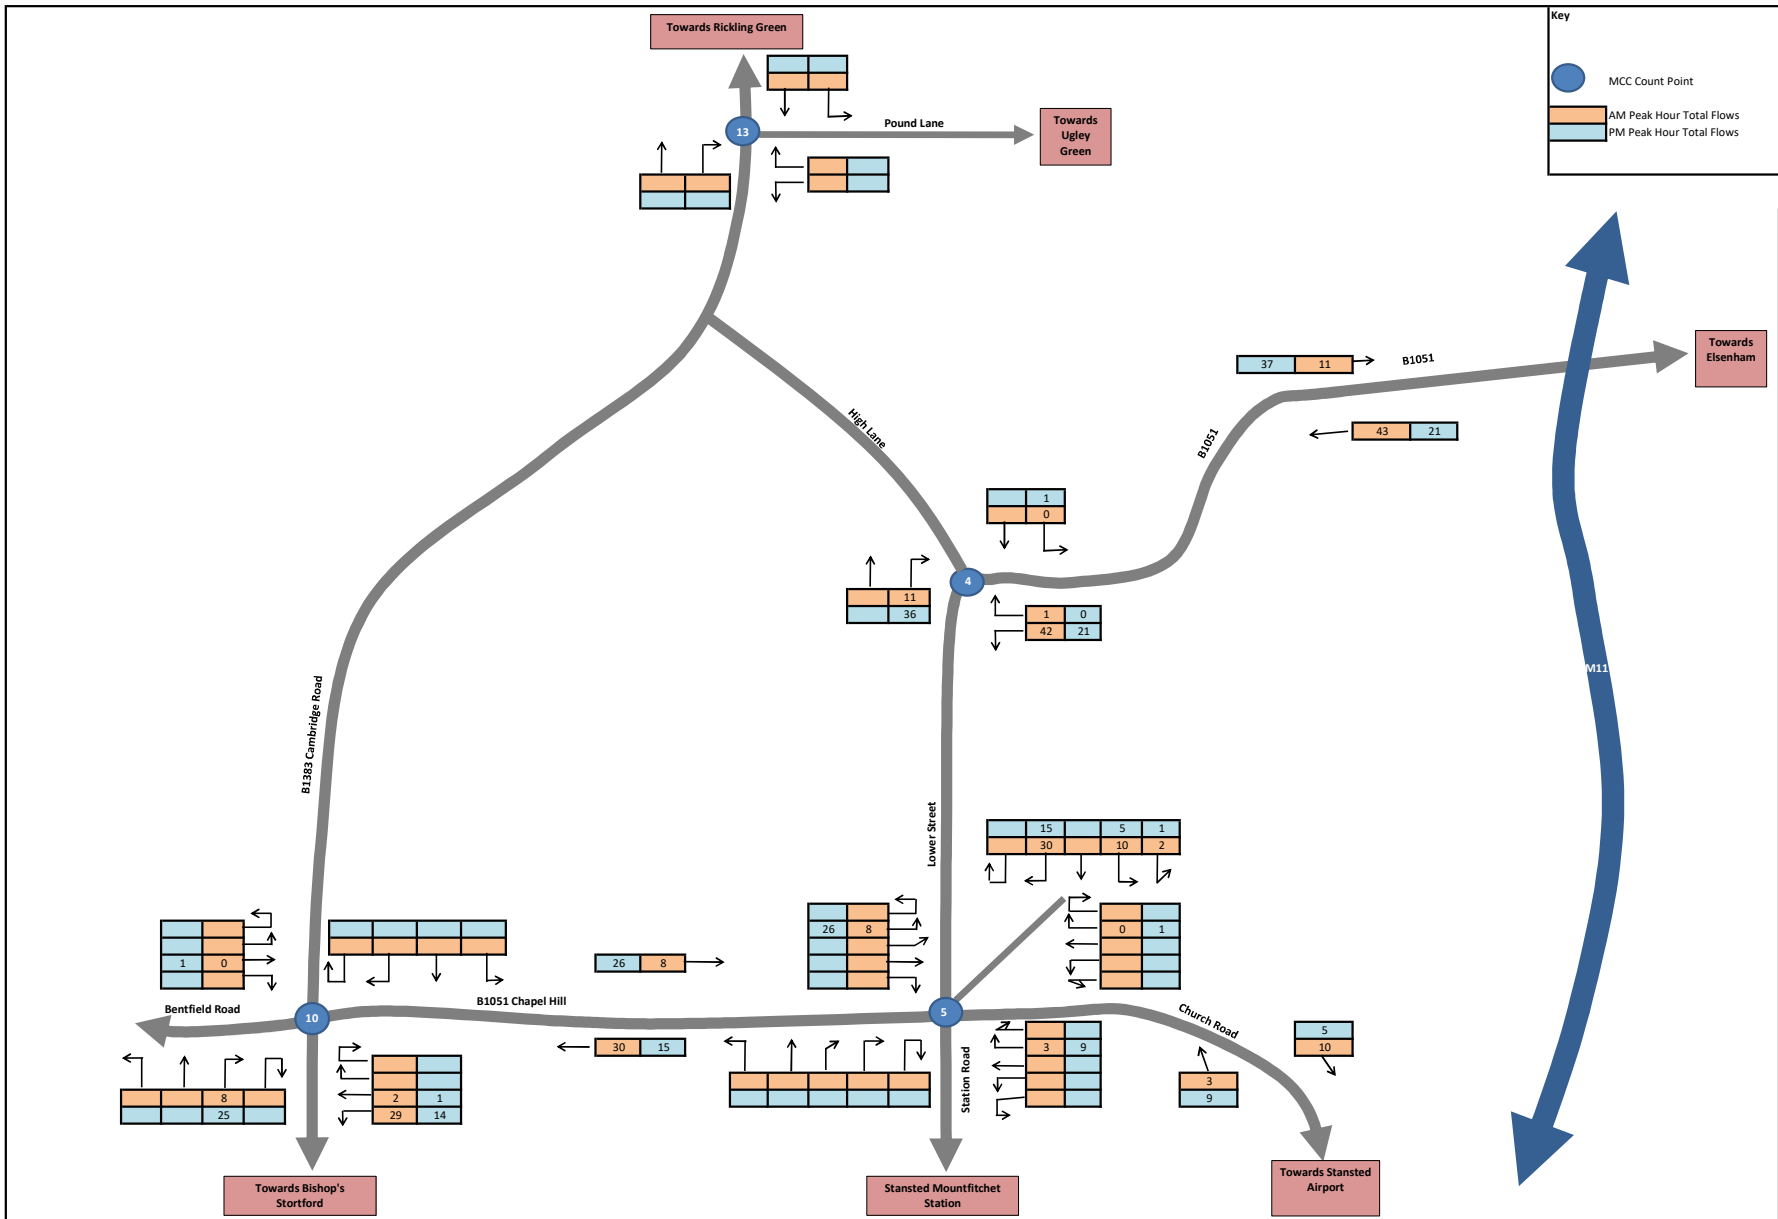

In order to protect against disclosure of personal information, records have been swapped between different geographic areas. Some courts will be affected, particularly small courts at the lowest geographies.

Figure 7: Local Route Assignment

1: Chapel Hill - Bentfield Road
2: Stansted Road - Hazeland Road
3: Stansted Road - Birchanger Lane
4: New Road
5: N Hall Road
6: Hall Road - Thremhall Ave - A120 East
7: Henham Road - Mill Road
8: Hall Road - Stansted Airport
9: High Lane - Stansted
10: Lower Street Car Park
11: Church Road Stansted
12: Chapel Hill - Silver Street
13: Henham Road
14: Hall Road - Takeley
15: Hall Road - B1256
16: Church Lane - Bury Lodge Lane

M11 Junction 8 Local Assignment %

Figure 11

Elsenham Total % Assignment

Figure 13

Stansted Mountfitchet Total % Assignment

Figure 14

Key
 ● MCC Count Point
 ▭ % Distribution

Bishop's Stortford Total Assignment %

Figure 15

M11 Junction 8 Total Assignment %

Figure 16

Stansted Airport Total Assignment %

Figure 17

Stansted Mountfitchet: 200 Dwelling AM and PM Peak Hour Vehicle Assignment

Figure 19

Bishop's Stortford: 200 Dwelling Vehicle AM and PM Peak Hour Vehicle Assignment