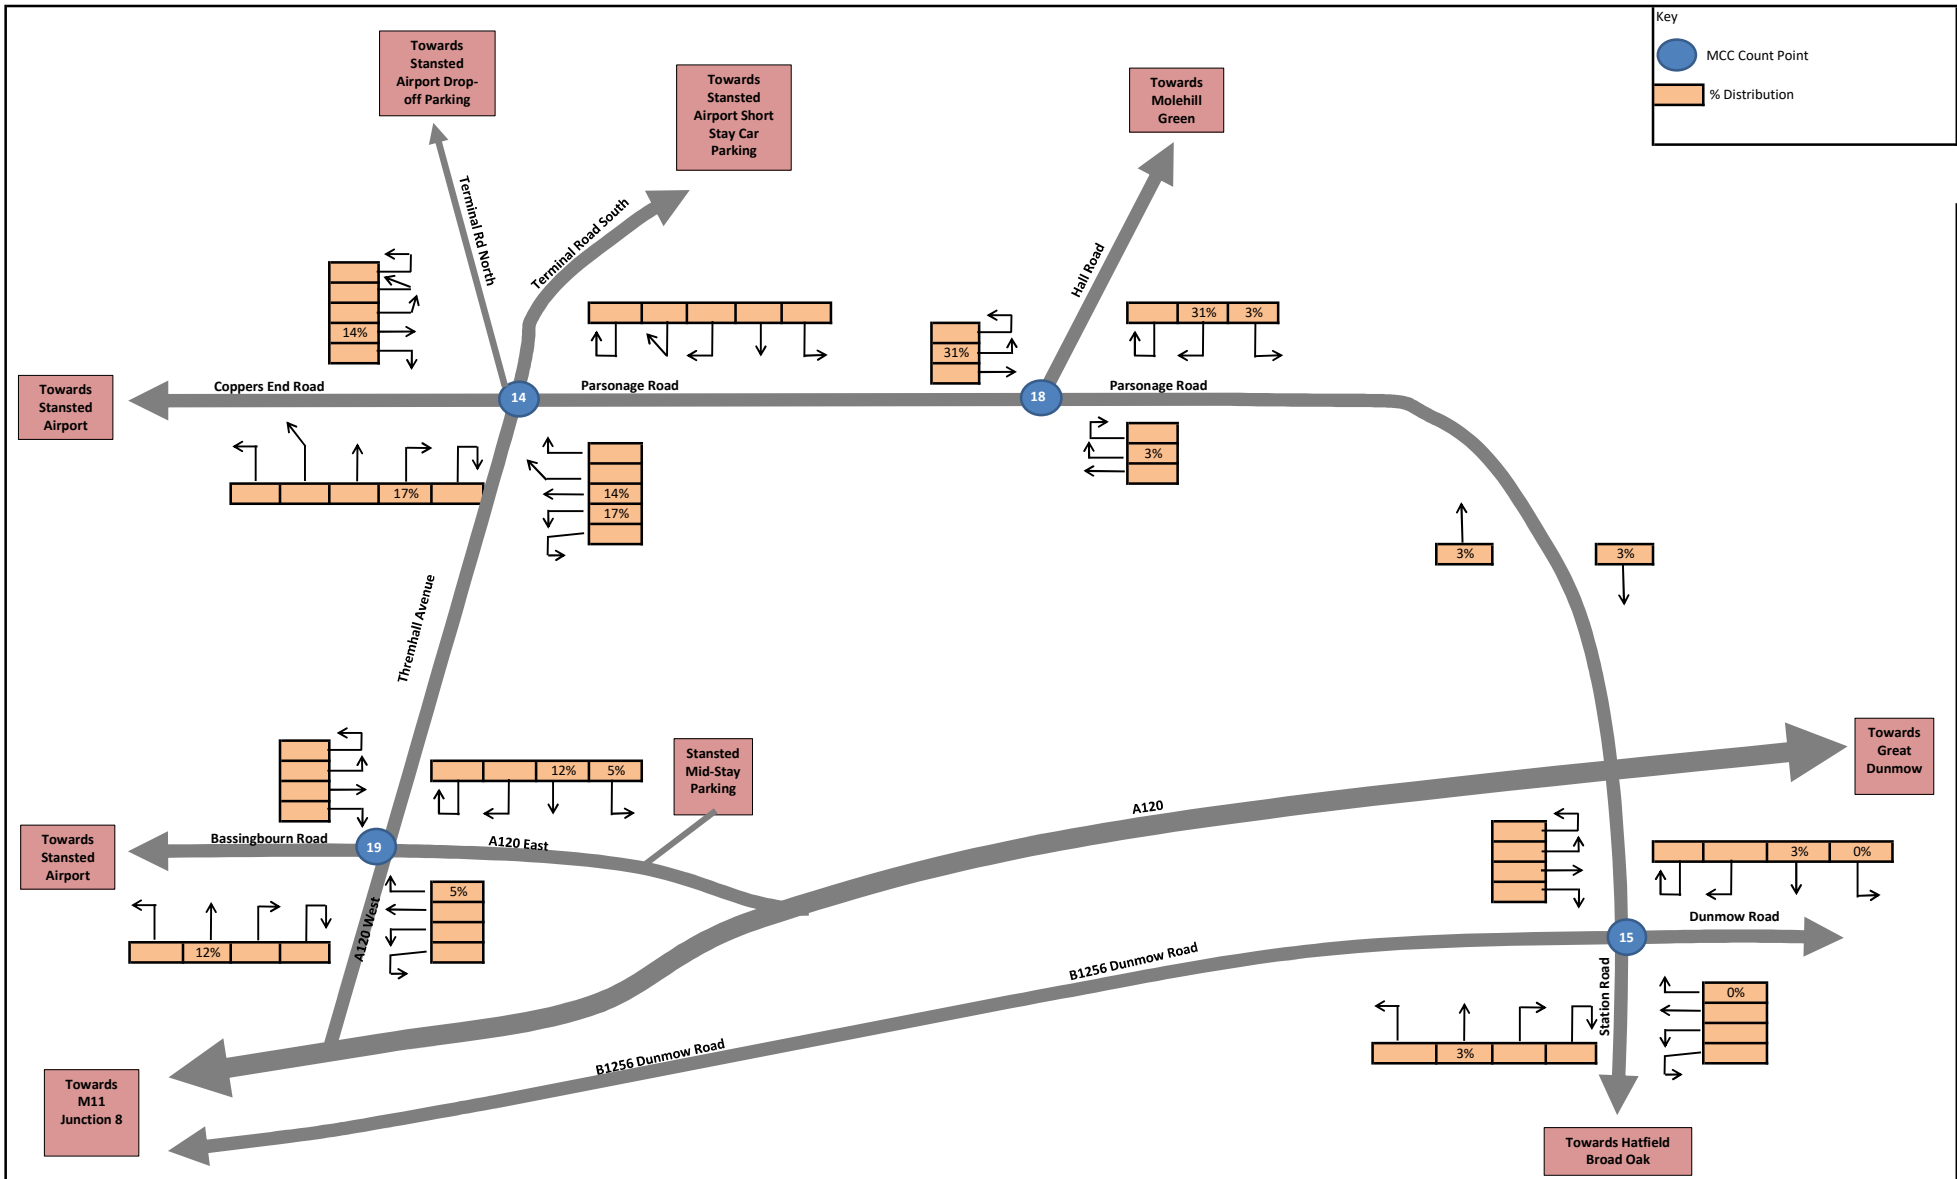

Figure 7: Local Route Assignment

1: Chapel Hill - Bentfield Road
2: Stansted Road - Hazeland Road
3: Stansted Road - Birchanger Lane
4: New Road
5: N Hall Road
6: Hall Road - Thremhall Ave - A120 East
7: Henham Road - Mill Road
8: Hall Road - Stansted Airport
9: High Lane - Stansted
10: Lower Street Car Park
11: Church Road Stansted
12: Chapel Hill - Silver Street
13: Henham Road
14: Hall Road - Takeley
15: Hall Road - B1256
16: Church Lane - Bury Lodge Lane

Elsenhams Local % Assignment

Figure 8

Stansted Mountfitchet Local % Assignment

Figure 9

Key

- MCC Count Point
- % Distribution

Bishop's Stortford Local Assignment %

Figure 10

M11 Junction 8 Local Assignment %

Figure 11

Elsenham Total % Assignment

Figure 13

Stansted Mountfitchet Total % Assignment

Figure 14

Key
 ● MCC Count Point
 ▭ % Distribution

Bishop's Stortford Total Assignment %

Figure 15

M11 Junction 8 Total Assignment %

Figure 16

Stansted Airport Total Assignment %

Figure 17

Stansted Mountfitchet: 200 Dwelling AM and PM Peak Hour Vehicle Assignment

Figure 19

Bishop's Stortford: 200 Dwelling Vehicle AM and PM Peak Hour Vehicle Assignment