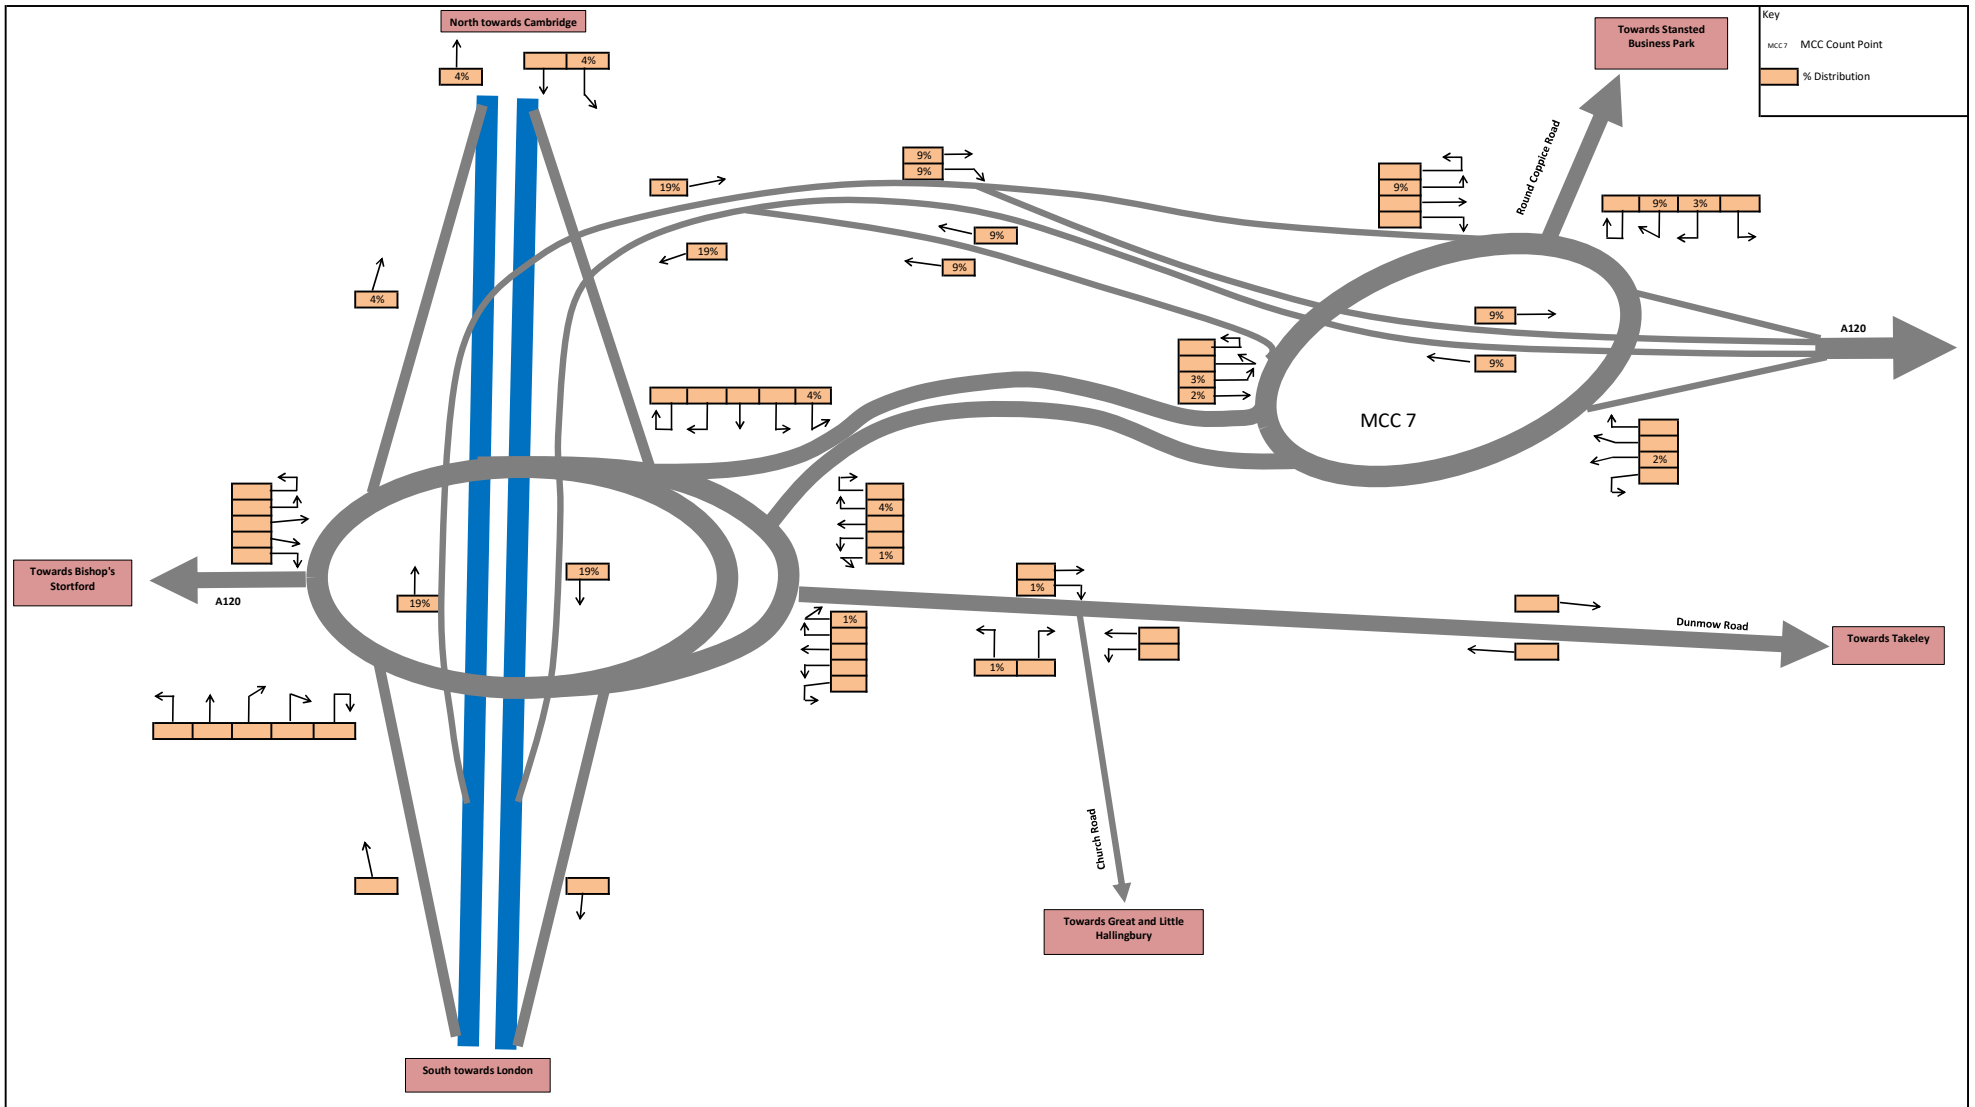

Elsenhams Local % Assignment

Figure 8

Stansted Mountfitchet Local % Assignment

Figure 9

Key

- MCC Count Point
- % Distribution

Bishop's Stortford Local Assignment %

Figure 10

M11 Junction 8 Local Assignment %

Figure 11

Elsenham Total % Assignment

Figure 13

Stansted Mountfitchet Total % Assignment

Figure 14

Key
 ● MCC Count Point
 ▭ % Distribution

Bishop's Stortford Total Assignment %

Figure 15

M11 Junction 8 Total Assignment %

Figure 16

Stansted Airport Total Assignment %

Figure 17

Stansted Mountfitchet: 200 Dwelling AM and PM Peak Hour Vehicle Assignment

Figure 19

Bishop's Stortford: 200 Dwelling Vehicle AM and PM Peak Hour Vehicle Assignment