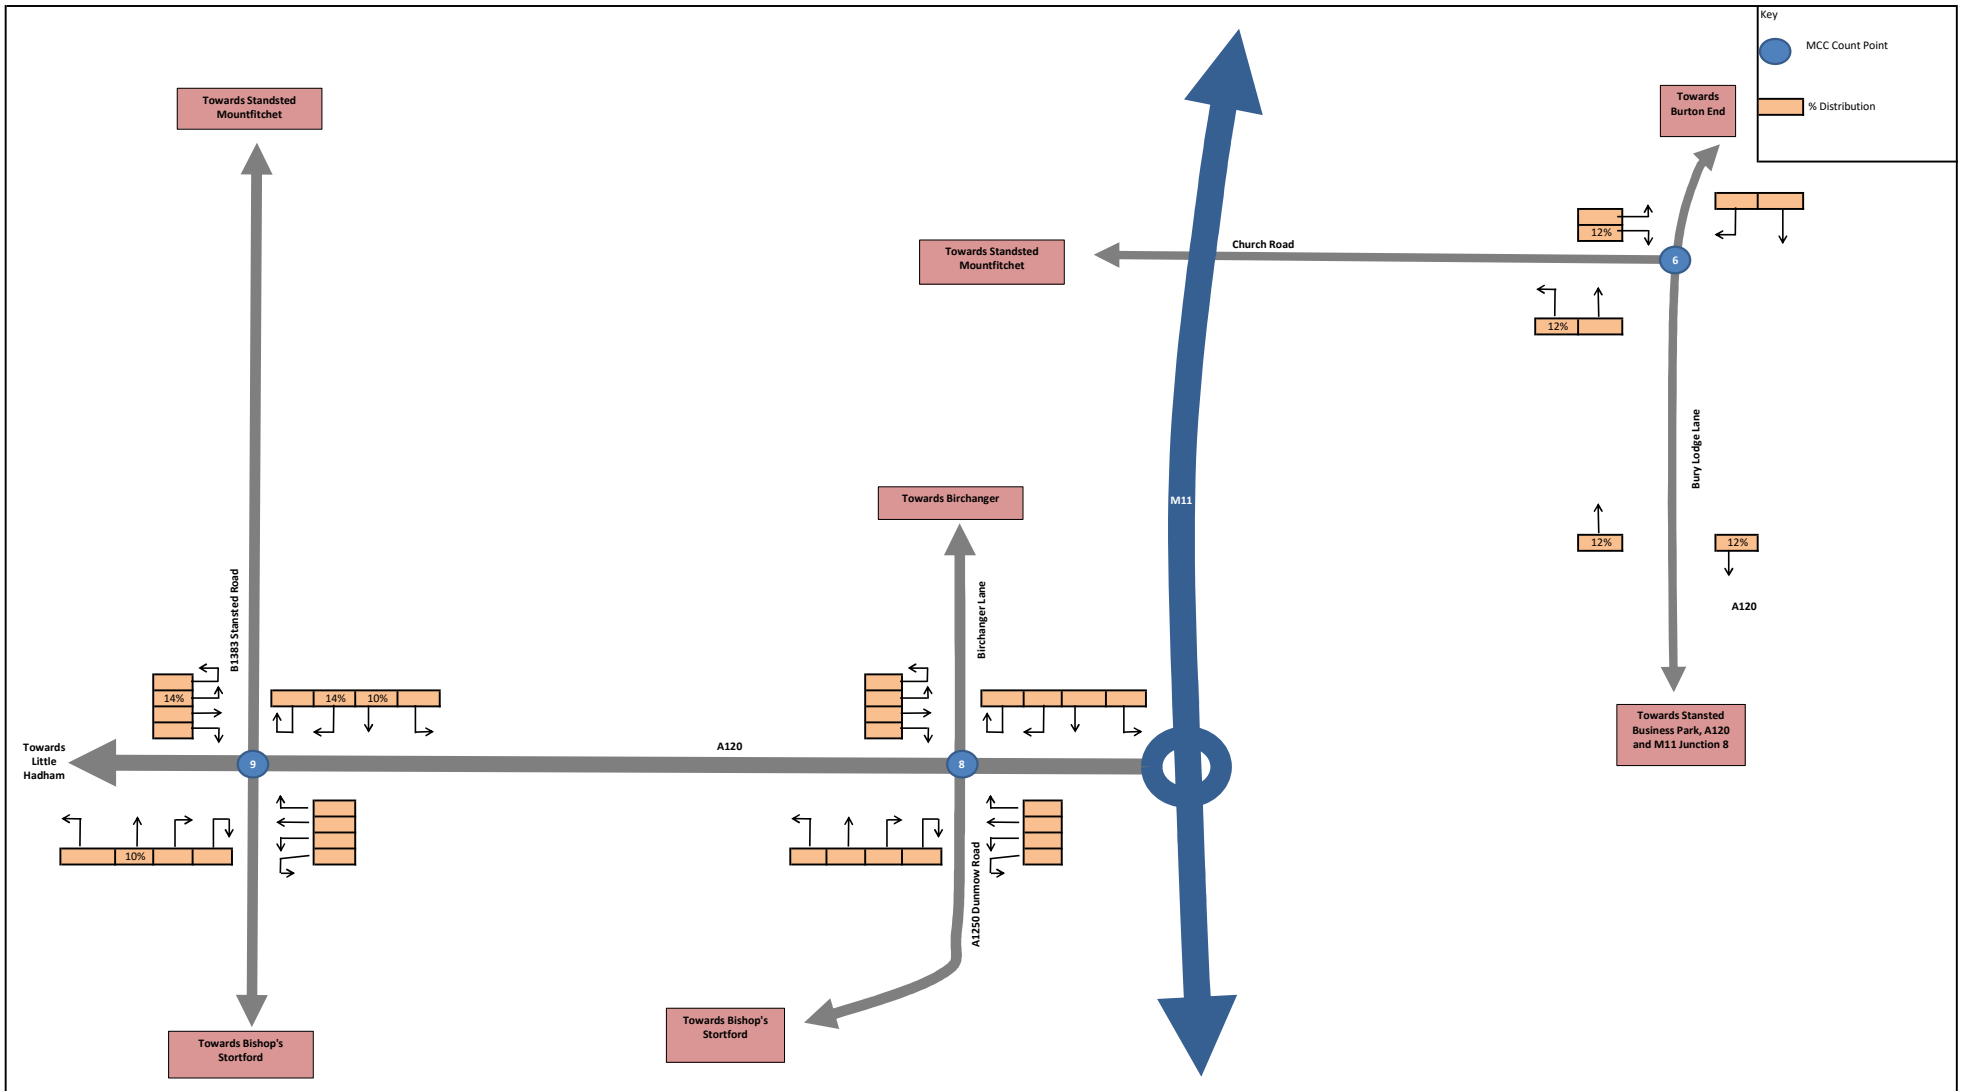

Elsenhams Local % Assignment

Figure 8

Stansted Mountfitchet Local % Assignment

Figure 9

Key

- MCC Count Point
- % Distribution

Bishop's Stortford Local Assignment %

Figure 10

M11 Junction 8 Local Assignment %

Figure 11

Elsenham Total % Assignment

Figure 13

Stansted Mountfitchet Total % Assignment

Figure 14

Key
 ● MCC Count Point
 ▭ % Distribution

Bishop's Stortford Total Assignment %

Figure 15

M11 Junction 8 Total Assignment %

Figure 16

Stansted Airport Total Assignment %

Figure 17

Stansted Mountfitchet: 200 Dwelling AM and PM Peak Hour Vehicle Assignment

Figure 19

Bishop's Stortford: 200 Dwelling Vehicle AM and PM Peak Hour Vehicle Assignment