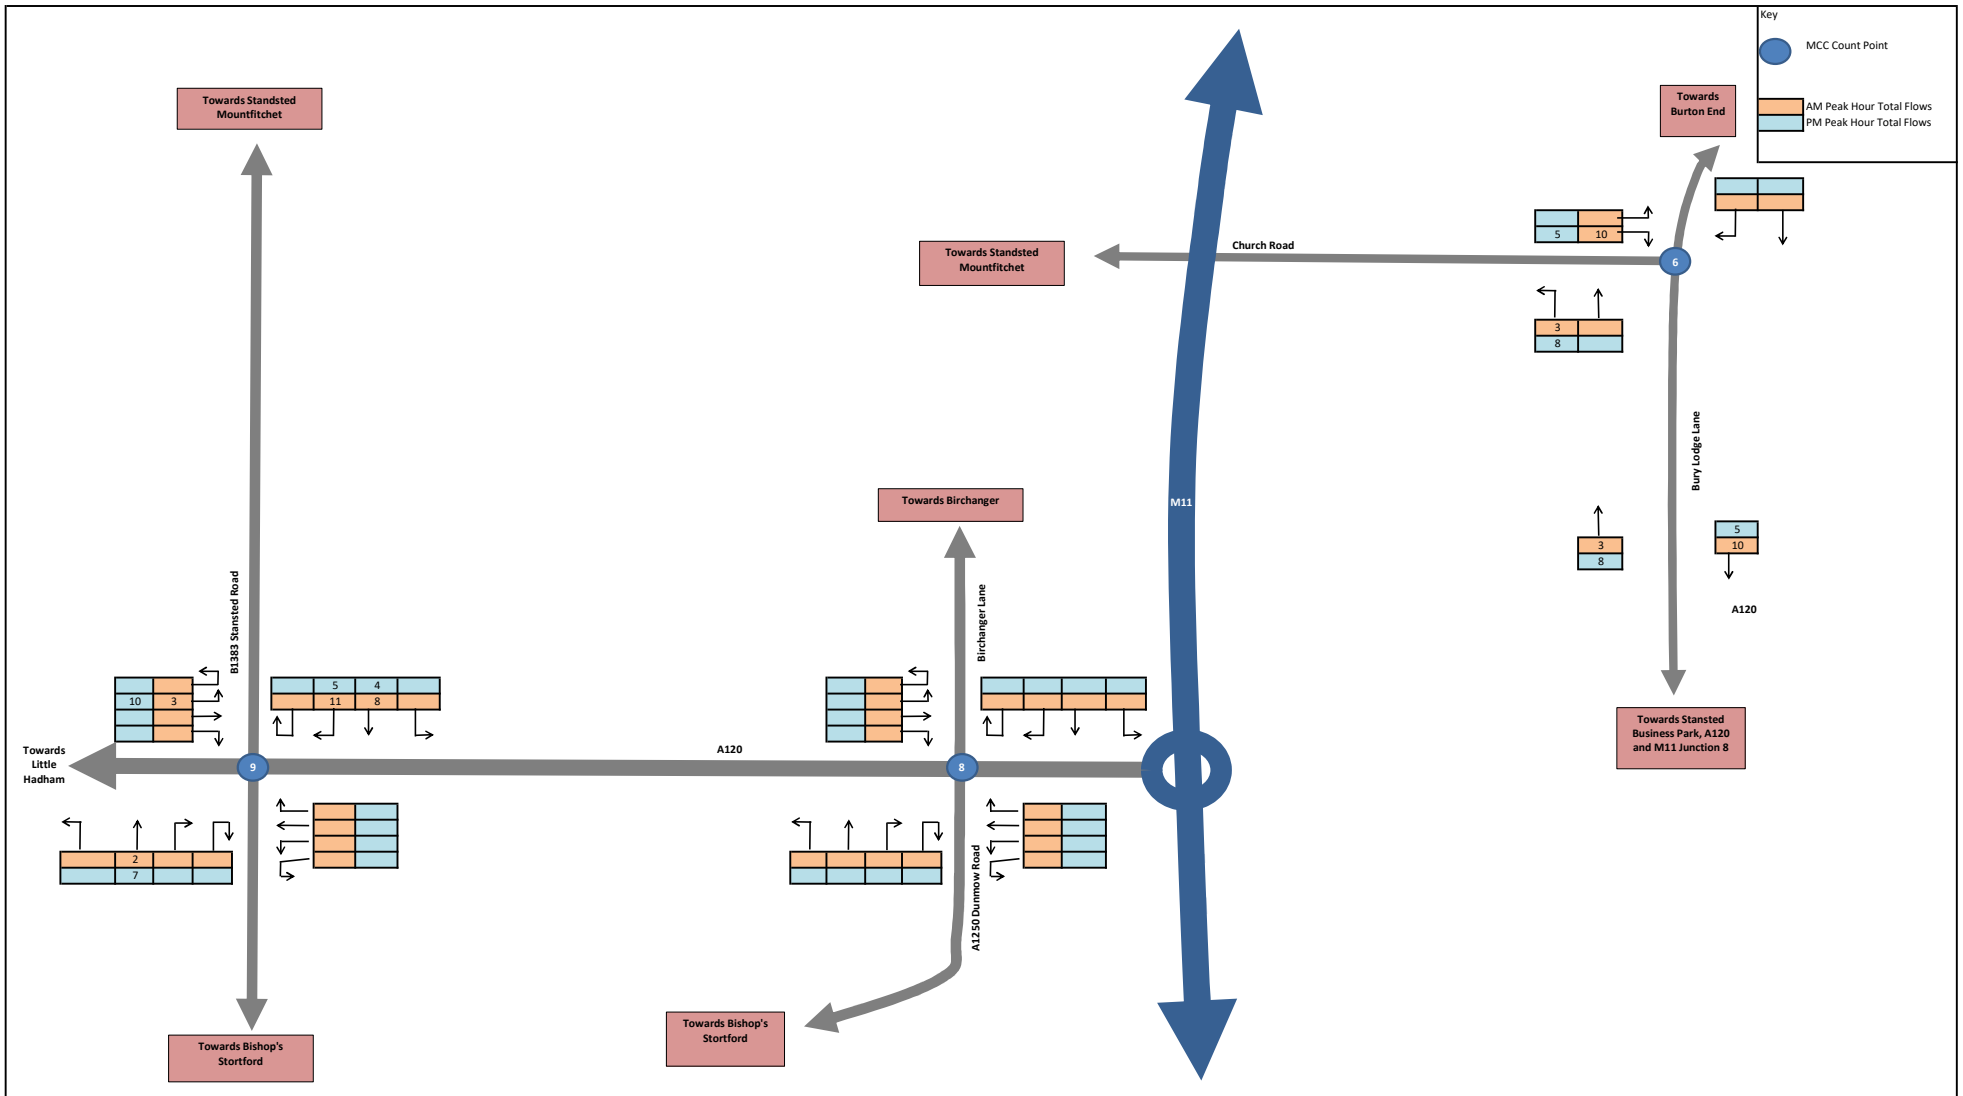

Figure 7: Local Route Assignment

1: Chapel Hill - Bentfield Road
2: Stansted Road - Hazeland Road
3: Stansted Road - Birchanger Lane
4: New Road
5: N Hall Road
6: Hall Road - Thremhall Ave - A120 East
7: Henham Road - Mill Road
8: Hall Road - Stansted Airport
9: High Lane - Stansted
10: Lower Street Car Park
11: Church Road Stansted
12: Chapel Hill - Silver Street
13: Henham Road
14: Hall Road - Takeley
15: Hall Road - B1256
16: Church Lane - Bury Lodge Lane

M11 Junction 8 Local Assignment %

Figure 11

Elsenham Total % Assignment

Figure 13

Stansted Mountfitchet Total % Assignment

Figure 14

Key
 ● MCC Count Point
 ▭ % Distribution

Bishop's Stortford Total Assignment %

Figure 15

M11 Junction 8 Total Assignment %

Figure 16

Stansted Airport Total Assignment %

Figure 17

Stansted Mountfitchet: 200 Dwelling AM and PM Peak Hour Vehicle Assignment

Figure 19

Bishop's Stortford: 200 Dwelling Vehicle AM and PM Peak Hour Vehicle Assignment

Figure 20

Stansted Airport: 350 Dwelling Vehicle AM and PM Peak Hour Vehicle Assignment

Figure 22

62-64 Hills Road
Cambridge
CB2 1LA

wsp.com

PUBLIC