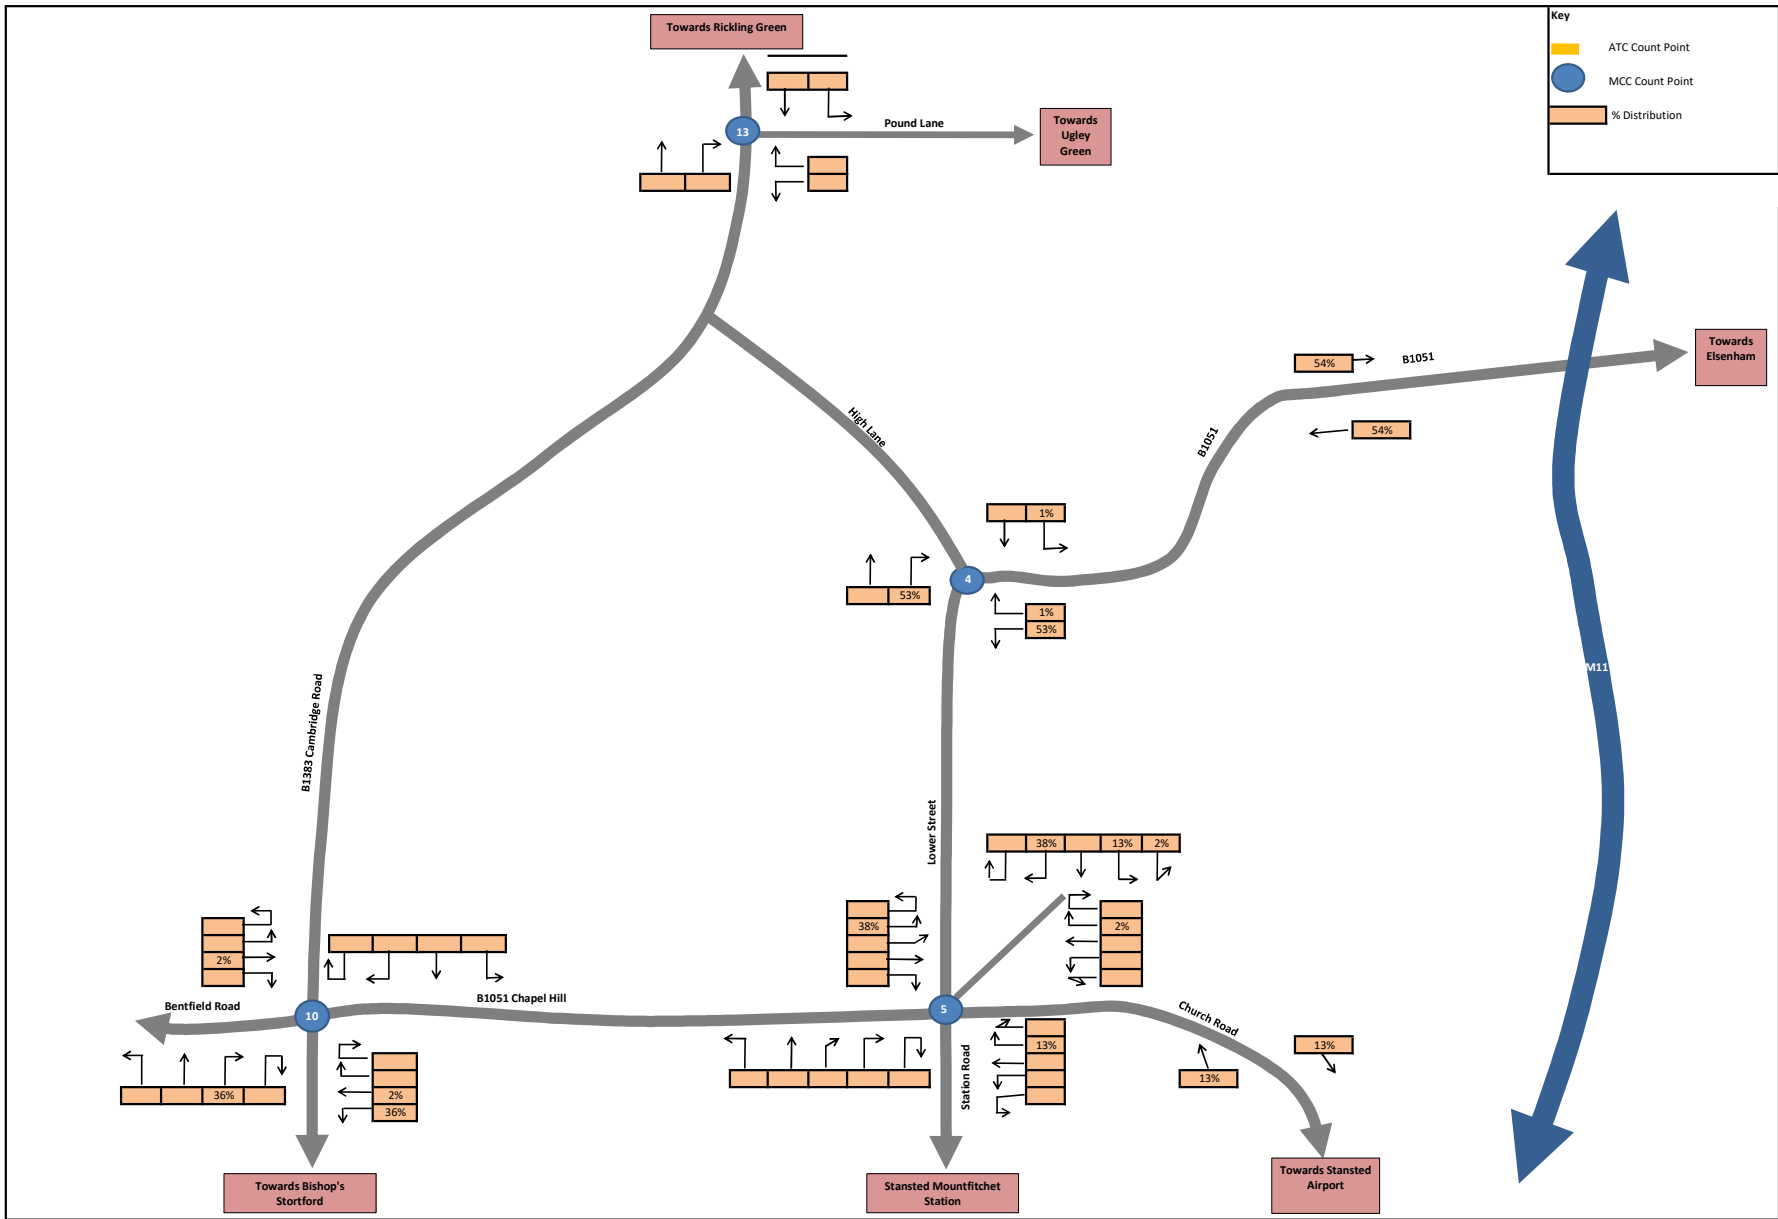

Figure 7: Local Route Assignment

1: Chapel Hill - Bentfield Road
2: Stansted Road - Hazeland Road
3: Stansted Road - Birchanger Lane
4: New Road
5: N Hall Road
6: Hall Road - Thremhall Ave - A120 East
7: Henham Road - Mill Road
8: Hall Road - Stansted Airport
9: High Lane - Stansted
10: Lower Street Car Park
11: Church Road Stansted
12: Chapel Hill - Silver Street
13: Henham Road
14: Hall Road - Takeley
15: Hall Road - B1256
16: Church Lane - Bury Lodge Lane

Elsenhams Local % Assignment

Figure 8

Stansted Mountfitchet Local % Assignment

Figure 9

Key

- MCC Count Point
- % Distribution

Bishop's Stortford Local Assignment %

Figure 10

M11 Junction 8 Local Assignment %

Figure 11

Elsenham Total % Assignment

Figure 13

Stansted Mountfitchet Total % Assignment

Figure 14

Key
 ● MCC Count Point
 ▭ % Distribution

Bishop's Stortford Total Assignment %

Figure 15

M11 Junction 8 Total Assignment %

Figure 16

Stansted Airport Total Assignment %

Figure 17

Stansted Mountfitchet: 200 Dwelling AM and PM Peak Hour Vehicle Assignment

Figure 19

Bishop's Stortford: 200 Dwelling Vehicle AM and PM Peak Hour Vehicle Assignment