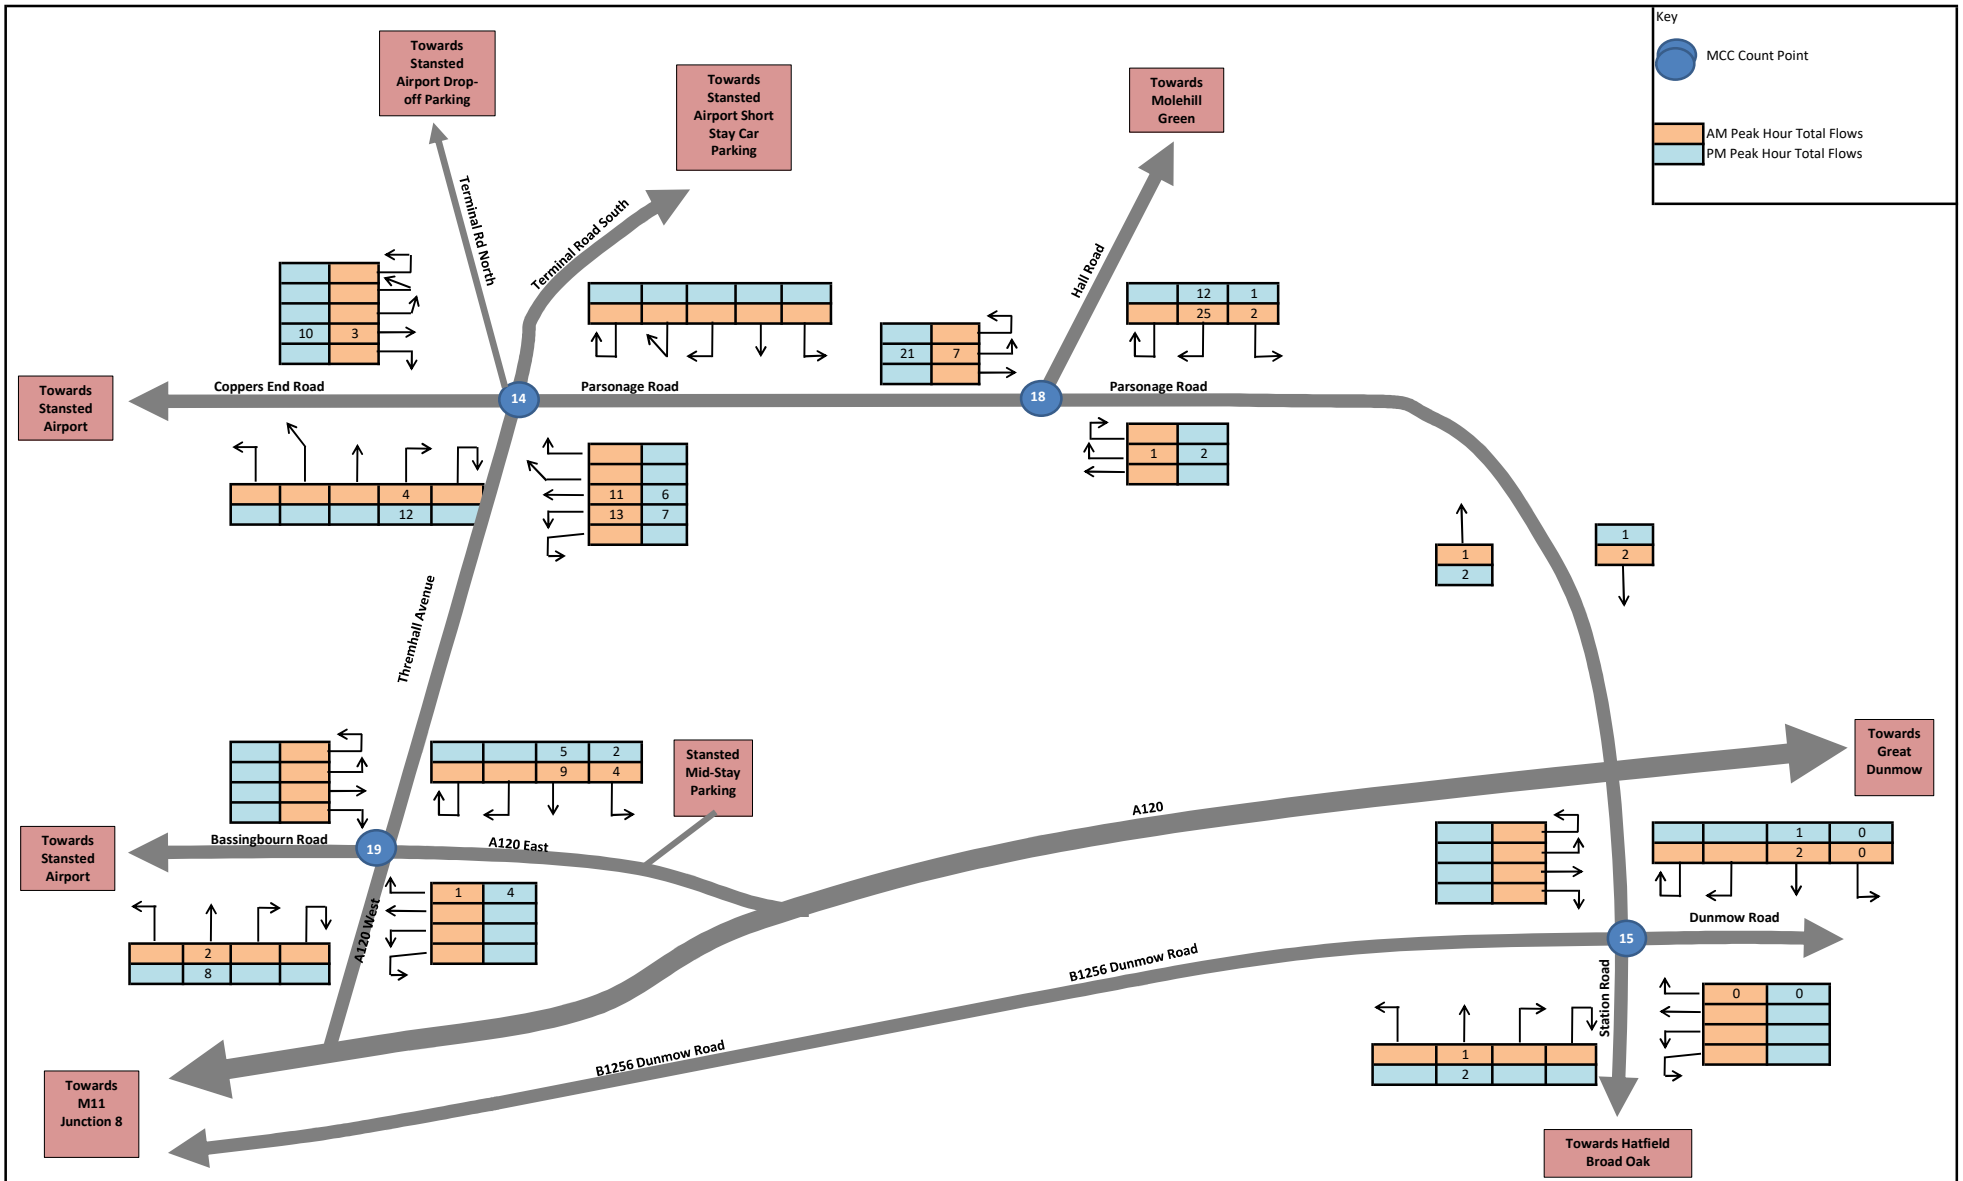

Figure 7: Local Route Assignment

1: Chapel Hill - Bentfield Road
2: Stansted Road - Hazeland Road
3: Stansted Road - Birchanger Lane
4: New Road
5: N Hall Road
6: Hall Road - Thremhall Ave - A120 East
7: Henham Road - Mill Road
8: Hall Road - Stansted Airport
9: High Lane - Stansted
10: Lower Street Car Park
11: Church Road Stansted
12: Chapel Hill - Silver Street
13: Henham Road
14: Hall Road - Takeley
15: Hall Road - B1256
16: Church Lane - Bury Lodge Lane

M11 Junction 8 Local Assignment %

Figure 11

Elsenham Total % Assignment

Figure 13

Stansted Mountfitchet Total % Assignment

Figure 14

Key
 ● MCC Count Point
 ▭ % Distribution

Bishop's Stortford Total Assignment %

Figure 15

M11 Junction 8 Total Assignment %

Figure 16

Stansted Airport Total Assignment %

Figure 17

Stansted Mountfitchet: 200 Dwelling AM and PM Peak Hour Vehicle Assignment

Figure 19

Bishop's Stortford: 200 Dwelling Vehicle AM and PM Peak Hour Vehicle Assignment

Figure 20

Stansted Airport: 350 Dwelling Vehicle AM and PM Peak Hour Vehicle Assignment

Figure 22

62-64 Hills Road
Cambridge
CB2 1LA

wsp.com

PUBLIC