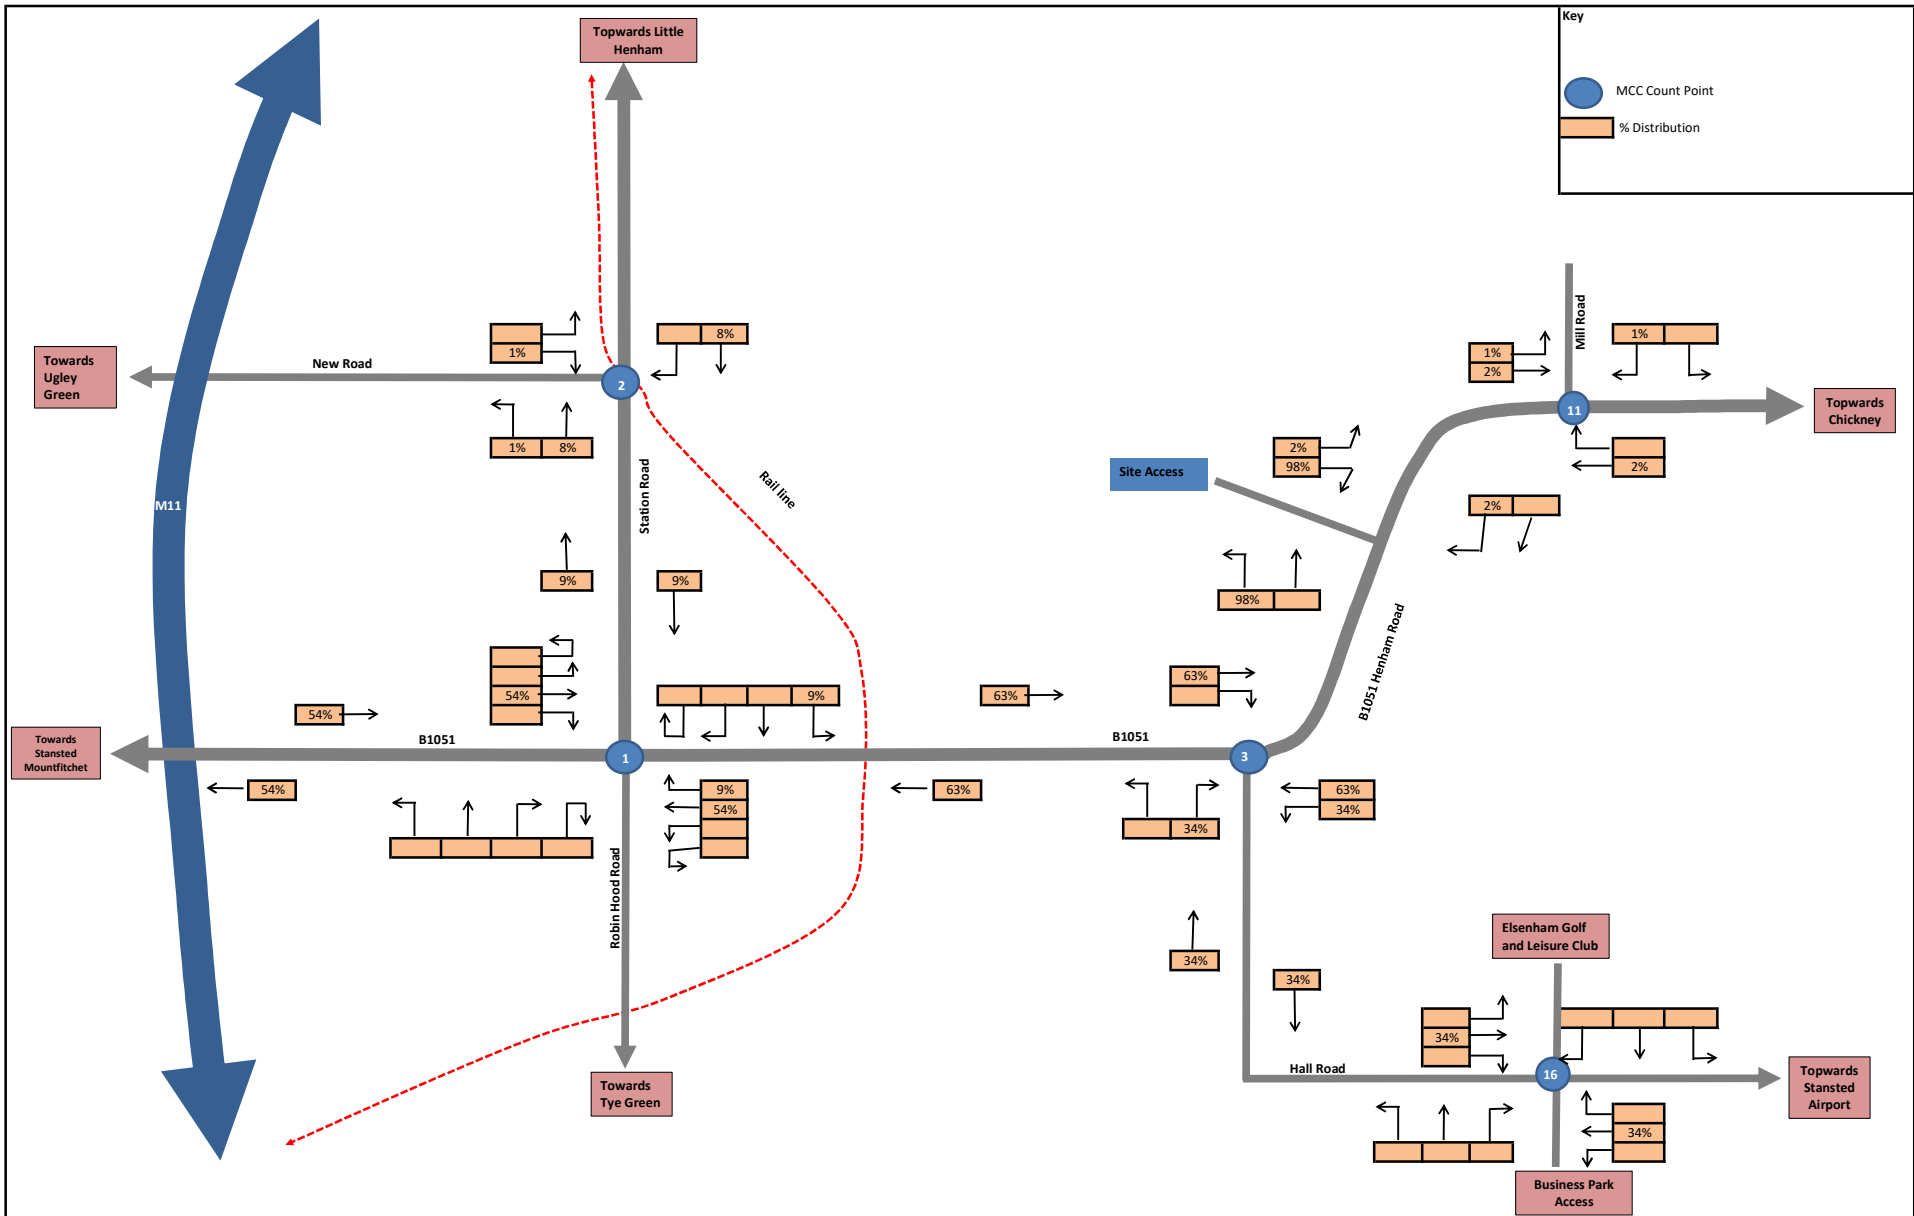

Figure 7: Local Route Assignment

1: Chapel Hill - Bentfield Road
2: Stansted Road - Hazeland Road
3: Stansted Road - Birchanger Lane
4: New Road
5: N Hall Road
6: Hall Road - Thremhall Ave - A120 East
7: Henham Road - Mill Road
8: Hall Road - Stansted Airport
9: High Lane - Stansted
10: Lower Street Car Park
11: Church Road Stansted
12: Chapel Hill - Silver Street
13: Henham Road
14: Hall Road - Takeley
15: Hall Road - B1256
16: Church Lane - Bury Lodge Lane

Elsenhams Local % Assignment

Figure 8

Stansted Mountfitchet Local % Assignment

Figure 9

Key

- MCC Count Point
- % Distribution

Bishop's Stortford Local Assignment %

Figure 10

M11 Junction 8 Local Assignment %

Figure 11

Elsenham Total % Assignment

Figure 13

Stansted Mountfitchet Total % Assignment

Figure 14

Key
 ● MCC Count Point
 ▭ % Distribution

Bishop's Stortford Total Assignment %

Figure 15

M11 Junction 8 Total Assignment %

Figure 16

Stansted Airport Total Assignment %

Figure 17

Stansted Mountfitchet: 200 Dwelling AM and PM Peak Hour Vehicle Assignment

Figure 19

Bishop's Stortford: 200 Dwelling Vehicle AM and PM Peak Hour Vehicle Assignment