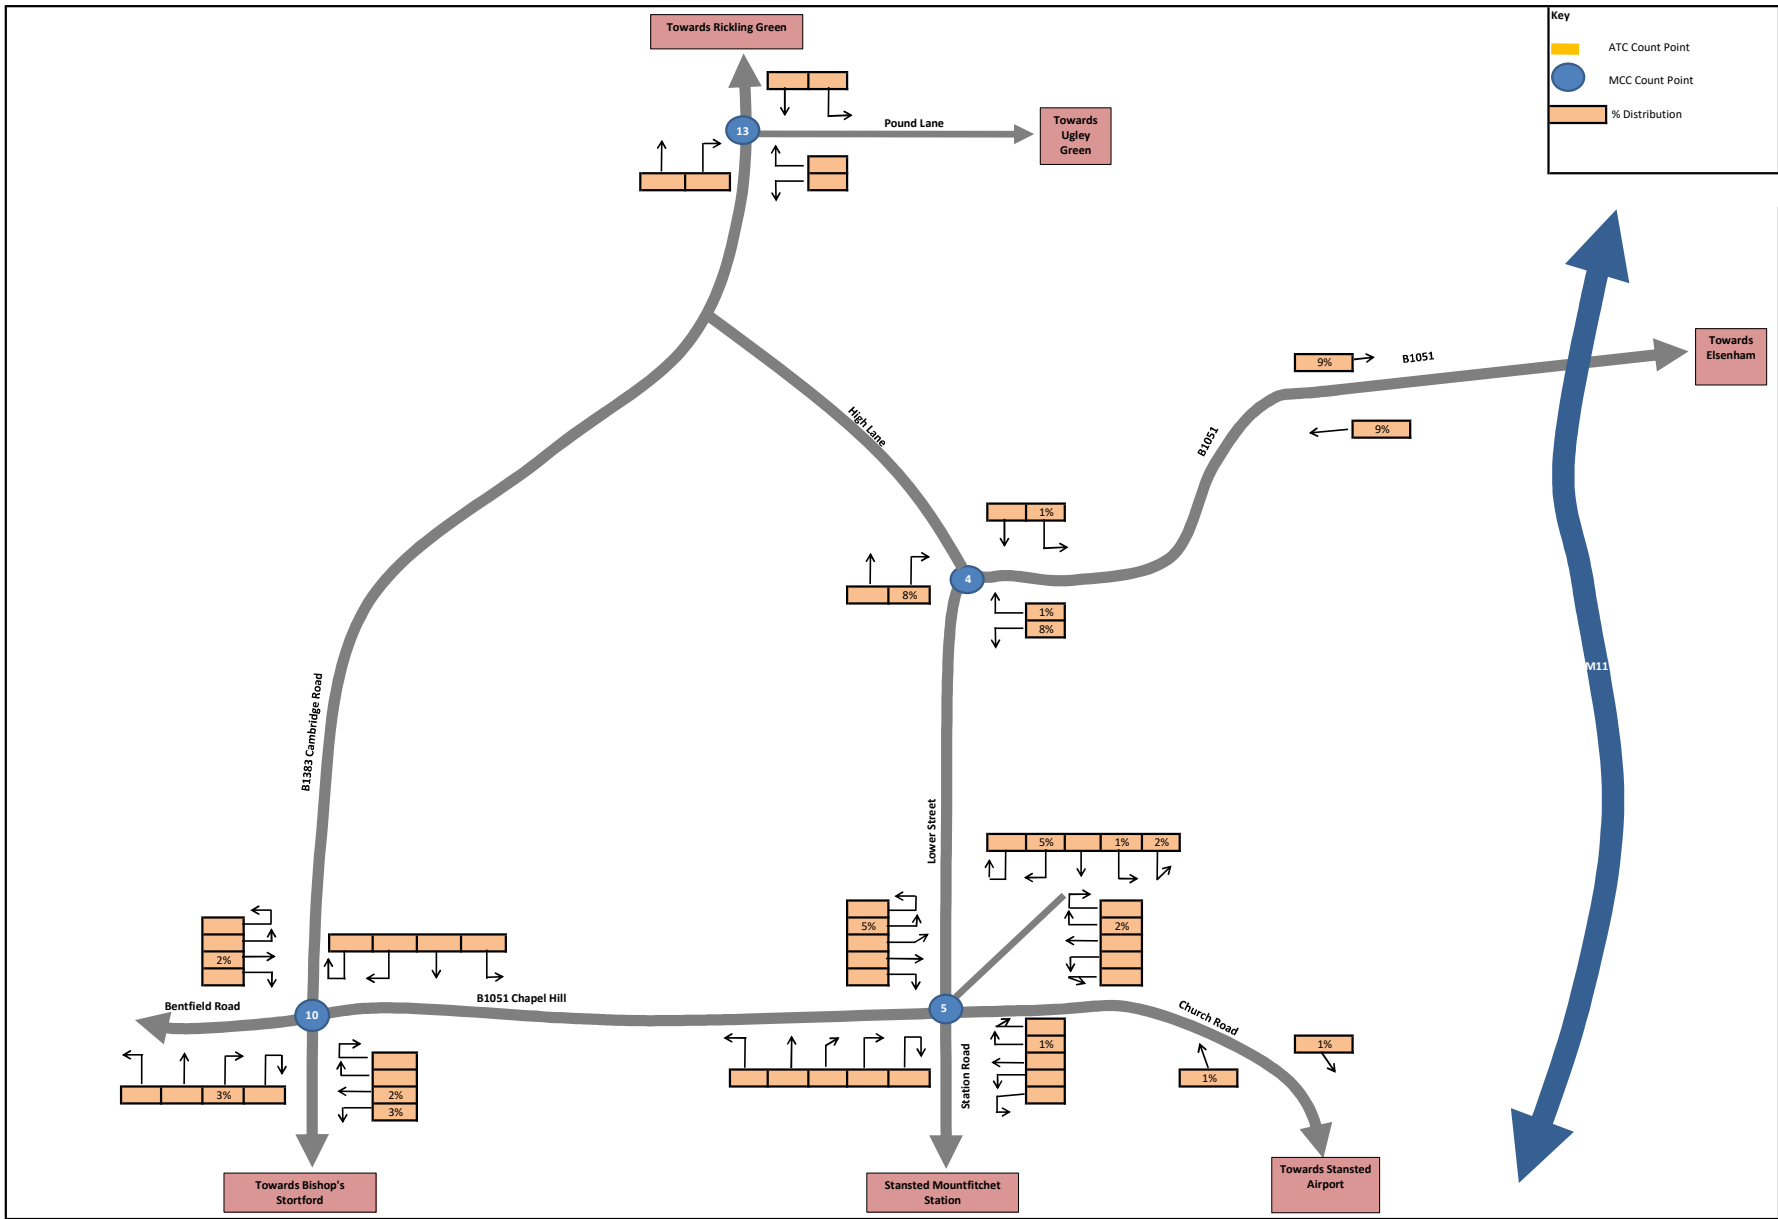

In order to protect against disclosure of personal information, records have been swapped between different geographic areas. Some courts will be affected, particularly small courts at the lowest geographies.

Figure 7: Local Route Assignment

1: Chapel Hill - Bentfield Road
2: Stansted Road - Hazeland Road
3: Stansted Road - Birchanger Lane
4: New Road
5: N Hall Road
6: Hall Road - Thremhall Ave - A120 East
7: Henham Road - Mill Road
8: Hall Road - Stansted Airport
9: High Lane - Stansted
10: Lower Street Car Park
11: Church Road Stansted
12: Chapel Hill - Silver Street
13: Henham Road
14: Hall Road - Takeley
15: Hall Road - B1256
16: Church Lane - Bury Lodge Lane

Elsenhams Local % Assignment

Figure 8

Stansted Mountfitchet Local % Assignment

Figure 9

Key

- MCC Count Point
- % Distribution

Bishop's Stortford Local Assignment %

Figure 10

M11 Junction 8 Local Assignment %

Figure 11

Elsenham Total % Assignment

Figure 13

Stansted Mountfitchet Total % Assignment

Figure 14

Key
 ● MCC Count Point
 ▭ % Distribution

Bishop's Stortford Total Assignment %