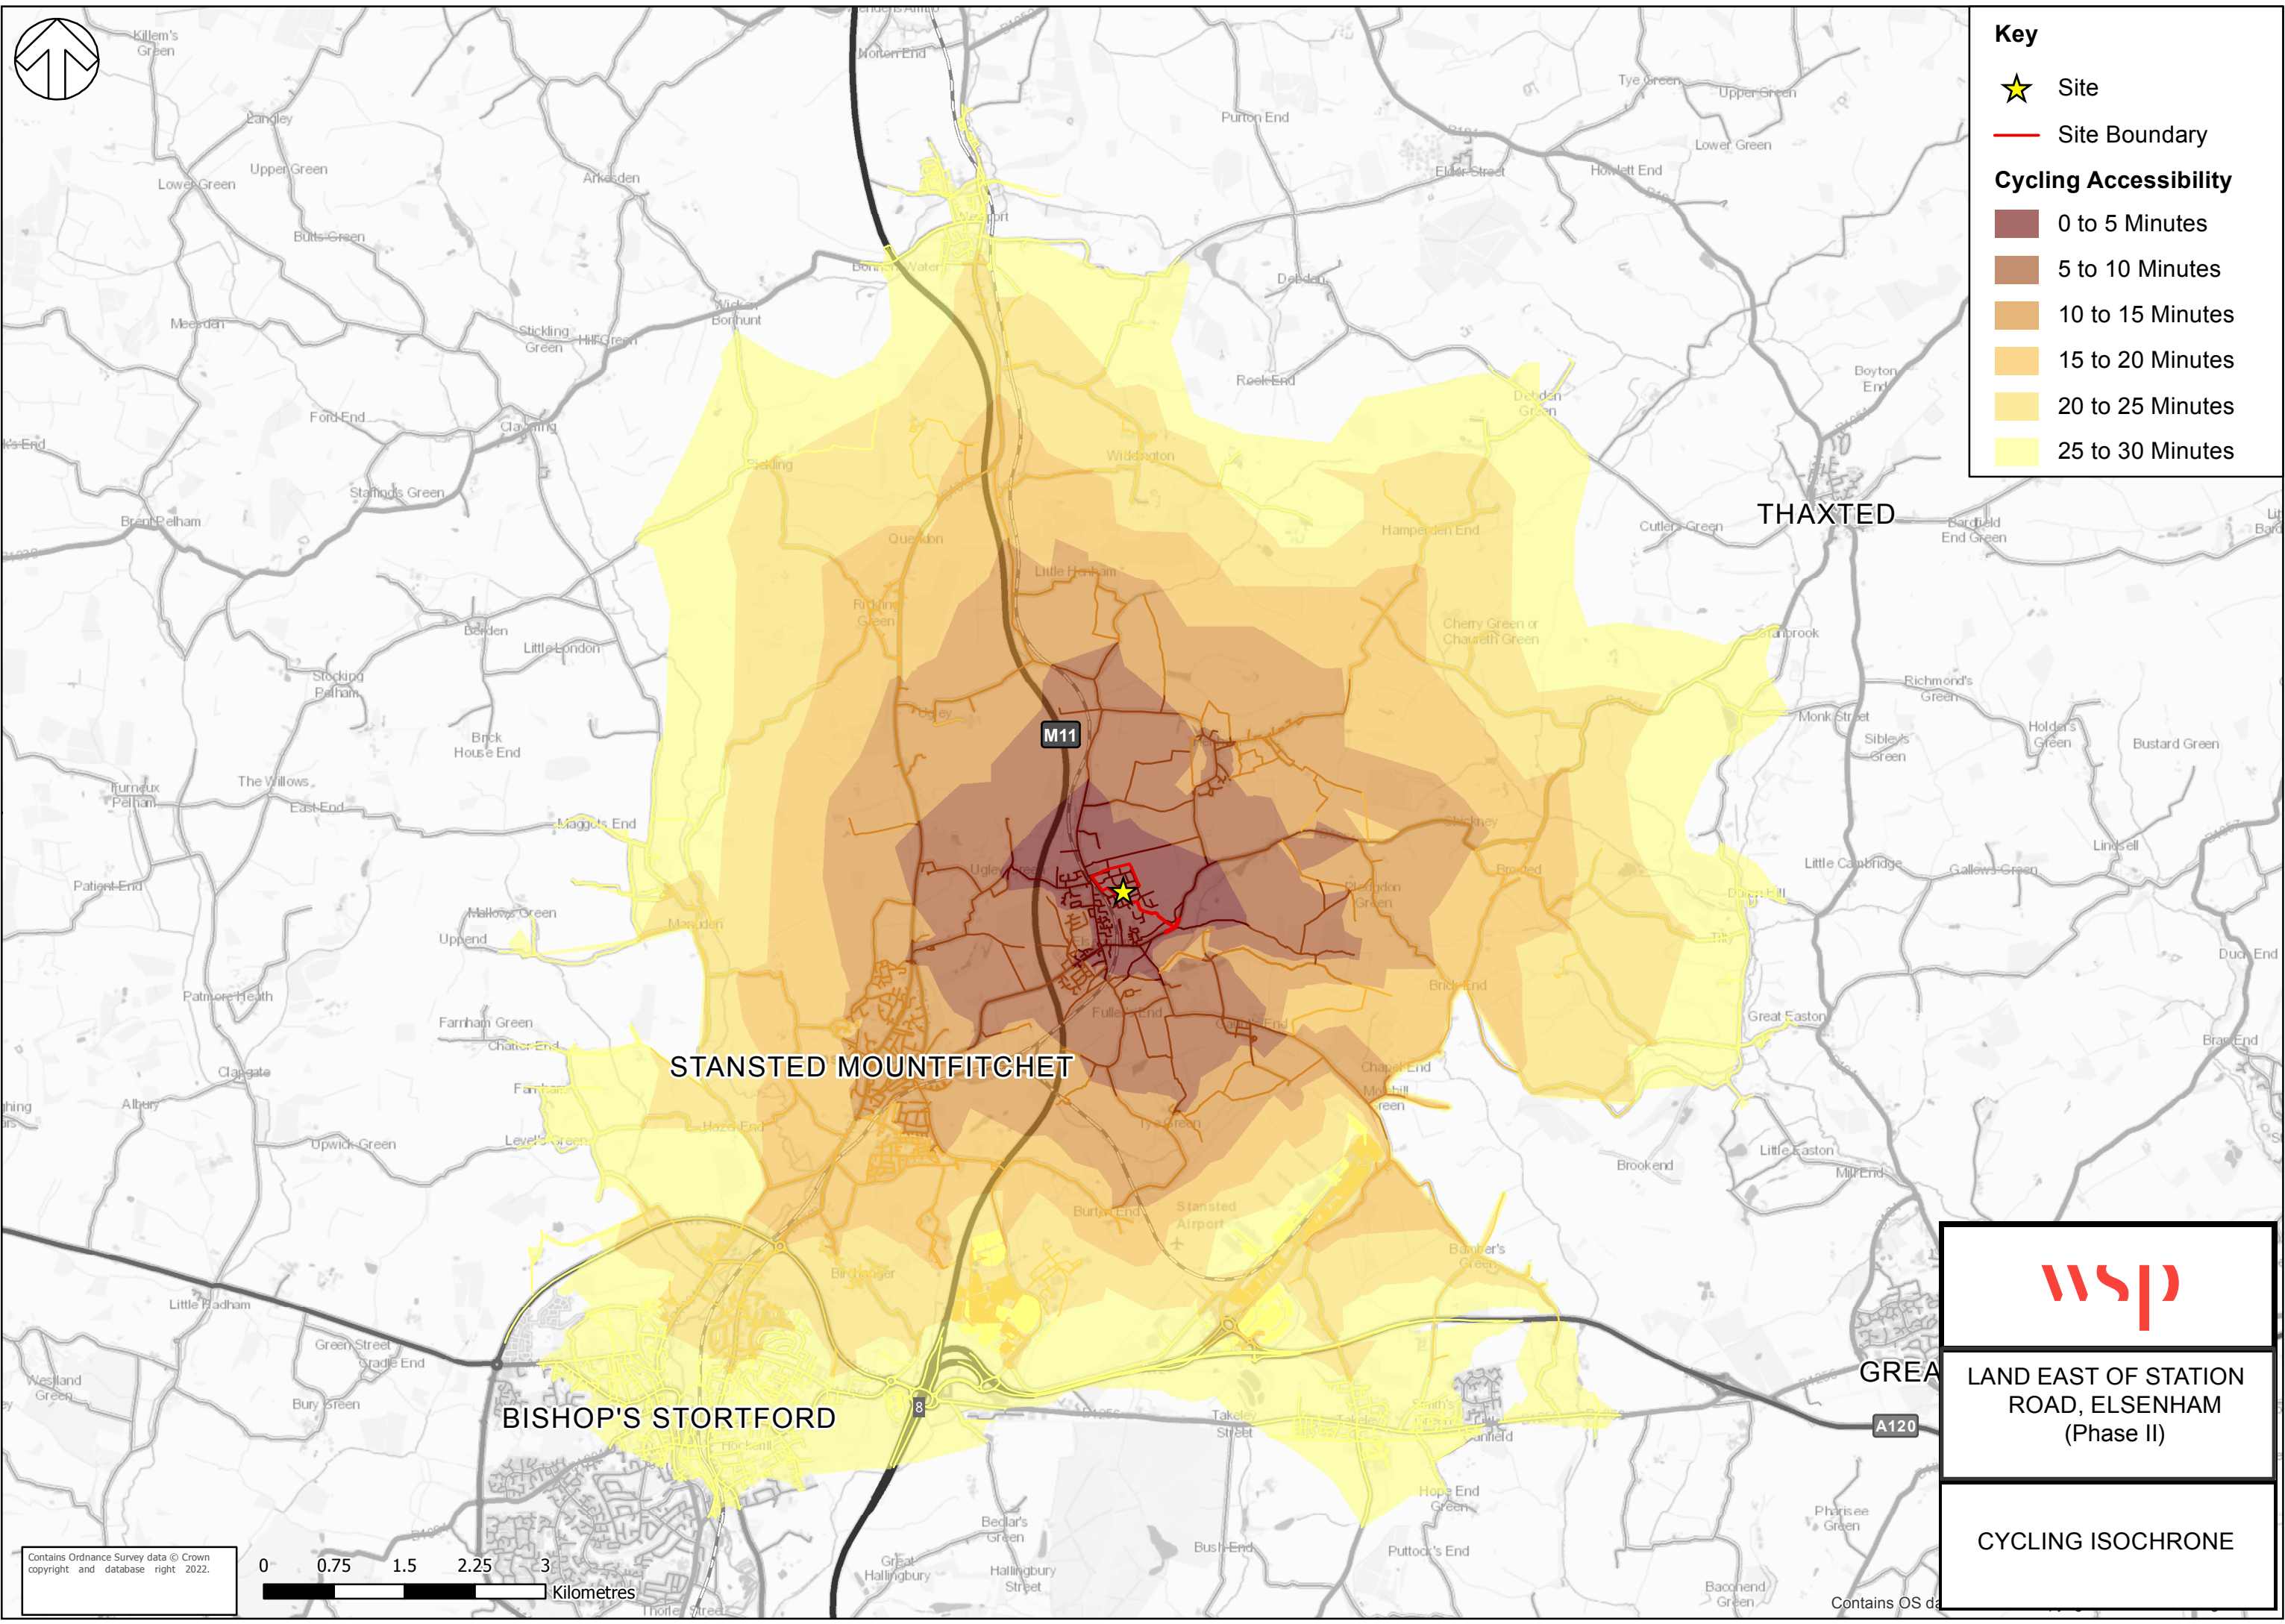

Key

-  Site
-  Site Boundary

Cycling Accessibility

-  0 to 5 Minutes
-  5 to 10 Minutes
-  10 to 15 Minutes
-  15 to 20 Minutes
-  20 to 25 Minutes
-  25 to 30 Minutes

Contains Ordnance Survey data © Crown copyright and database right 2022.