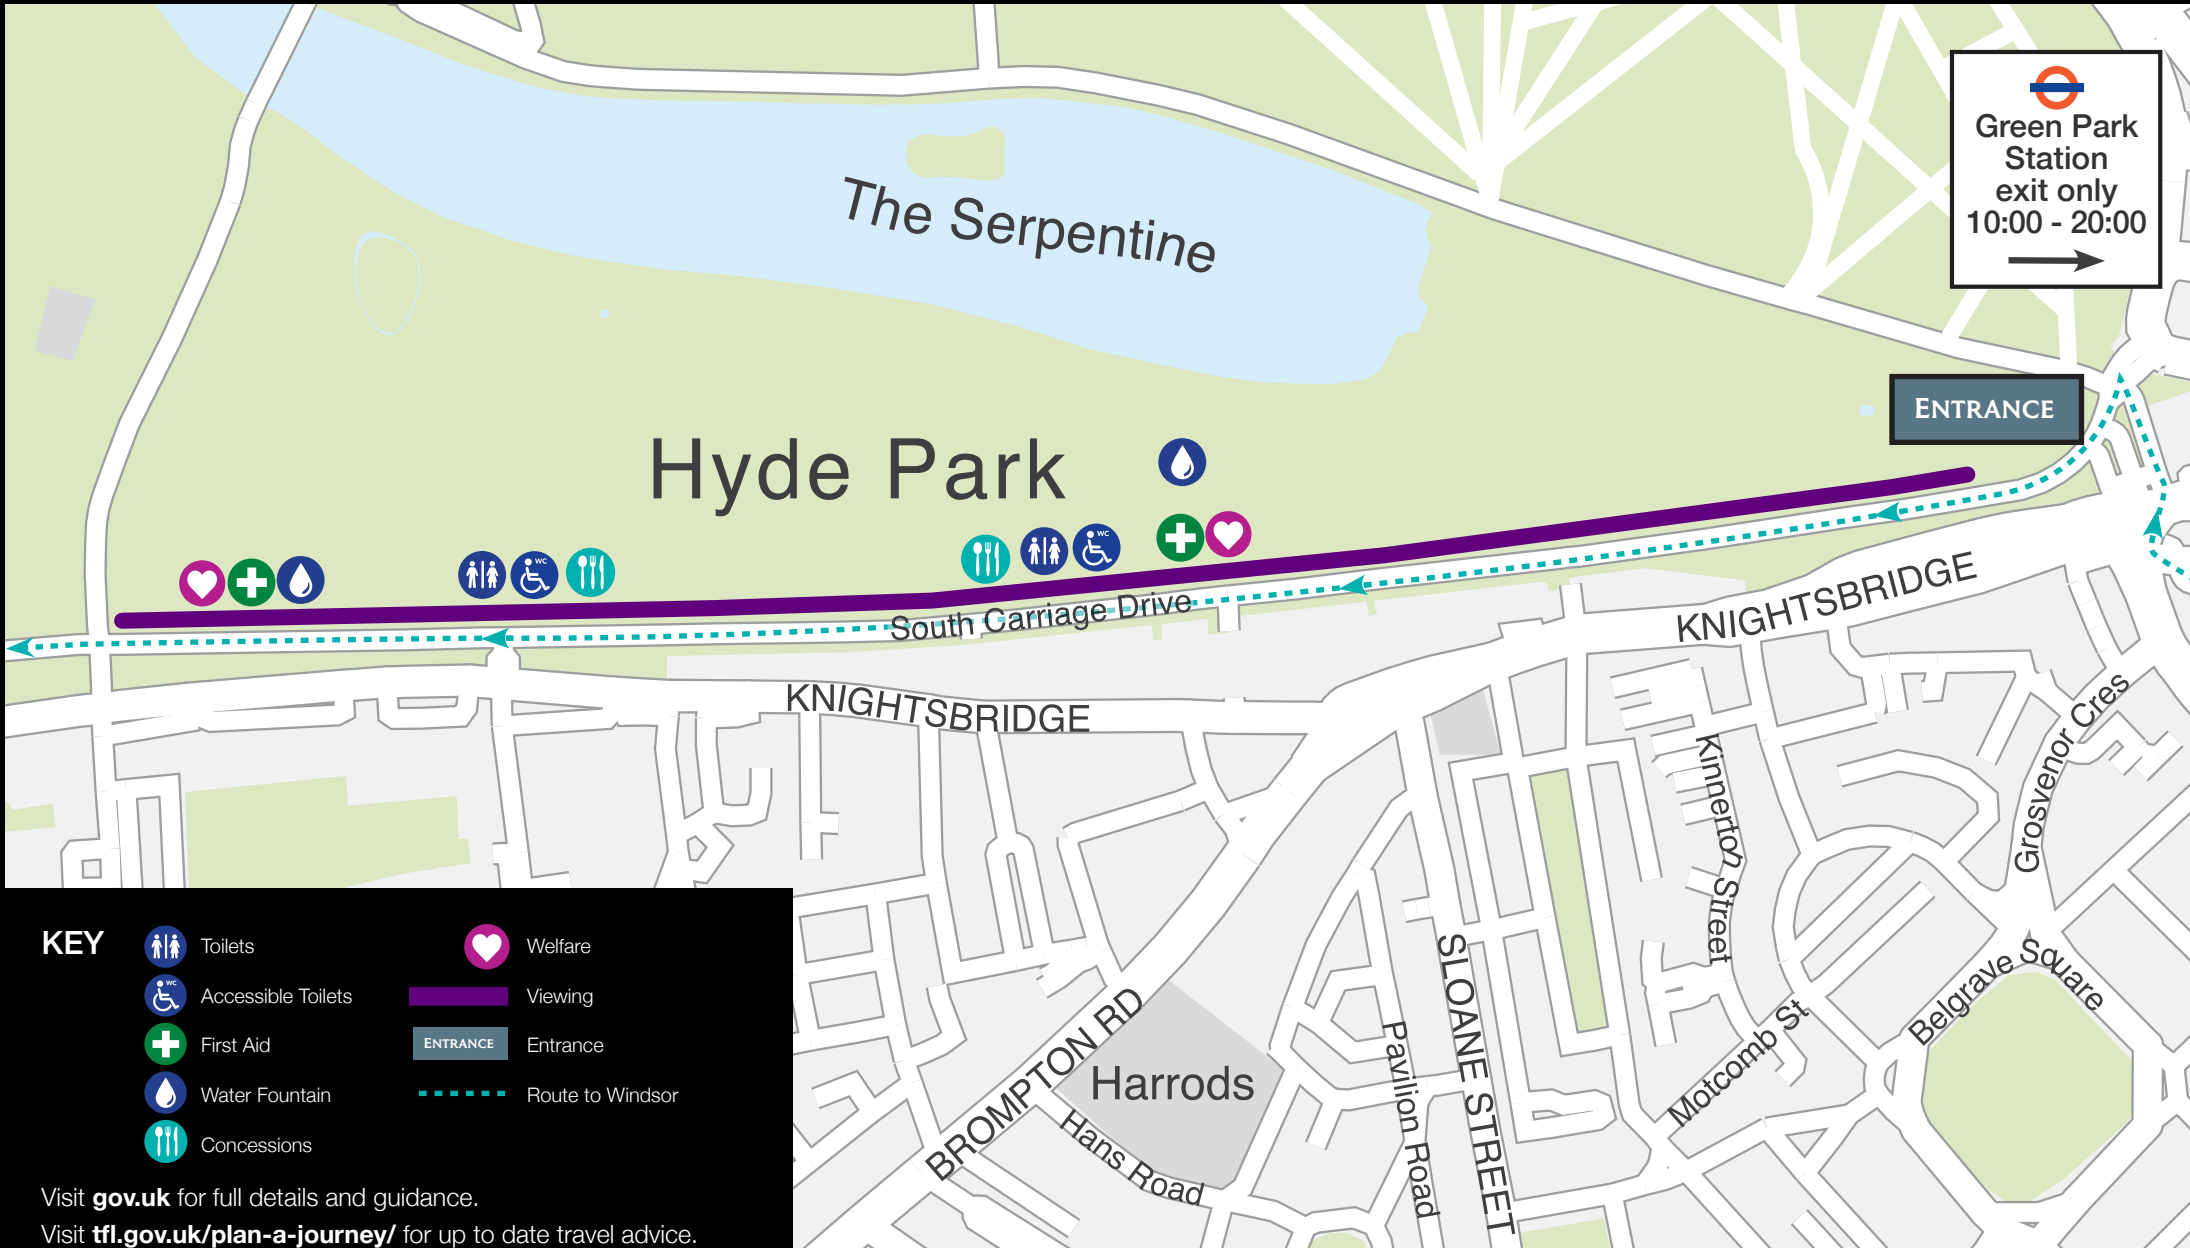

QUEEN ELIZABETH II
STATE FUNERAL - MONDAY 19TH SEPTEMBER 2022

SOUTH CARRIAGE DRIVE VIEWING AREA

Green Park Station
exit only
10:00 - 20:00
→

- KEY**
-  Toilets
 -  Welfare
 -  Accessible Toilets
 -  Viewing
 -  First Aid
 -  ENTRANCE
 -  Water Fountain
 -  Route to Windsor
 -  Concessions