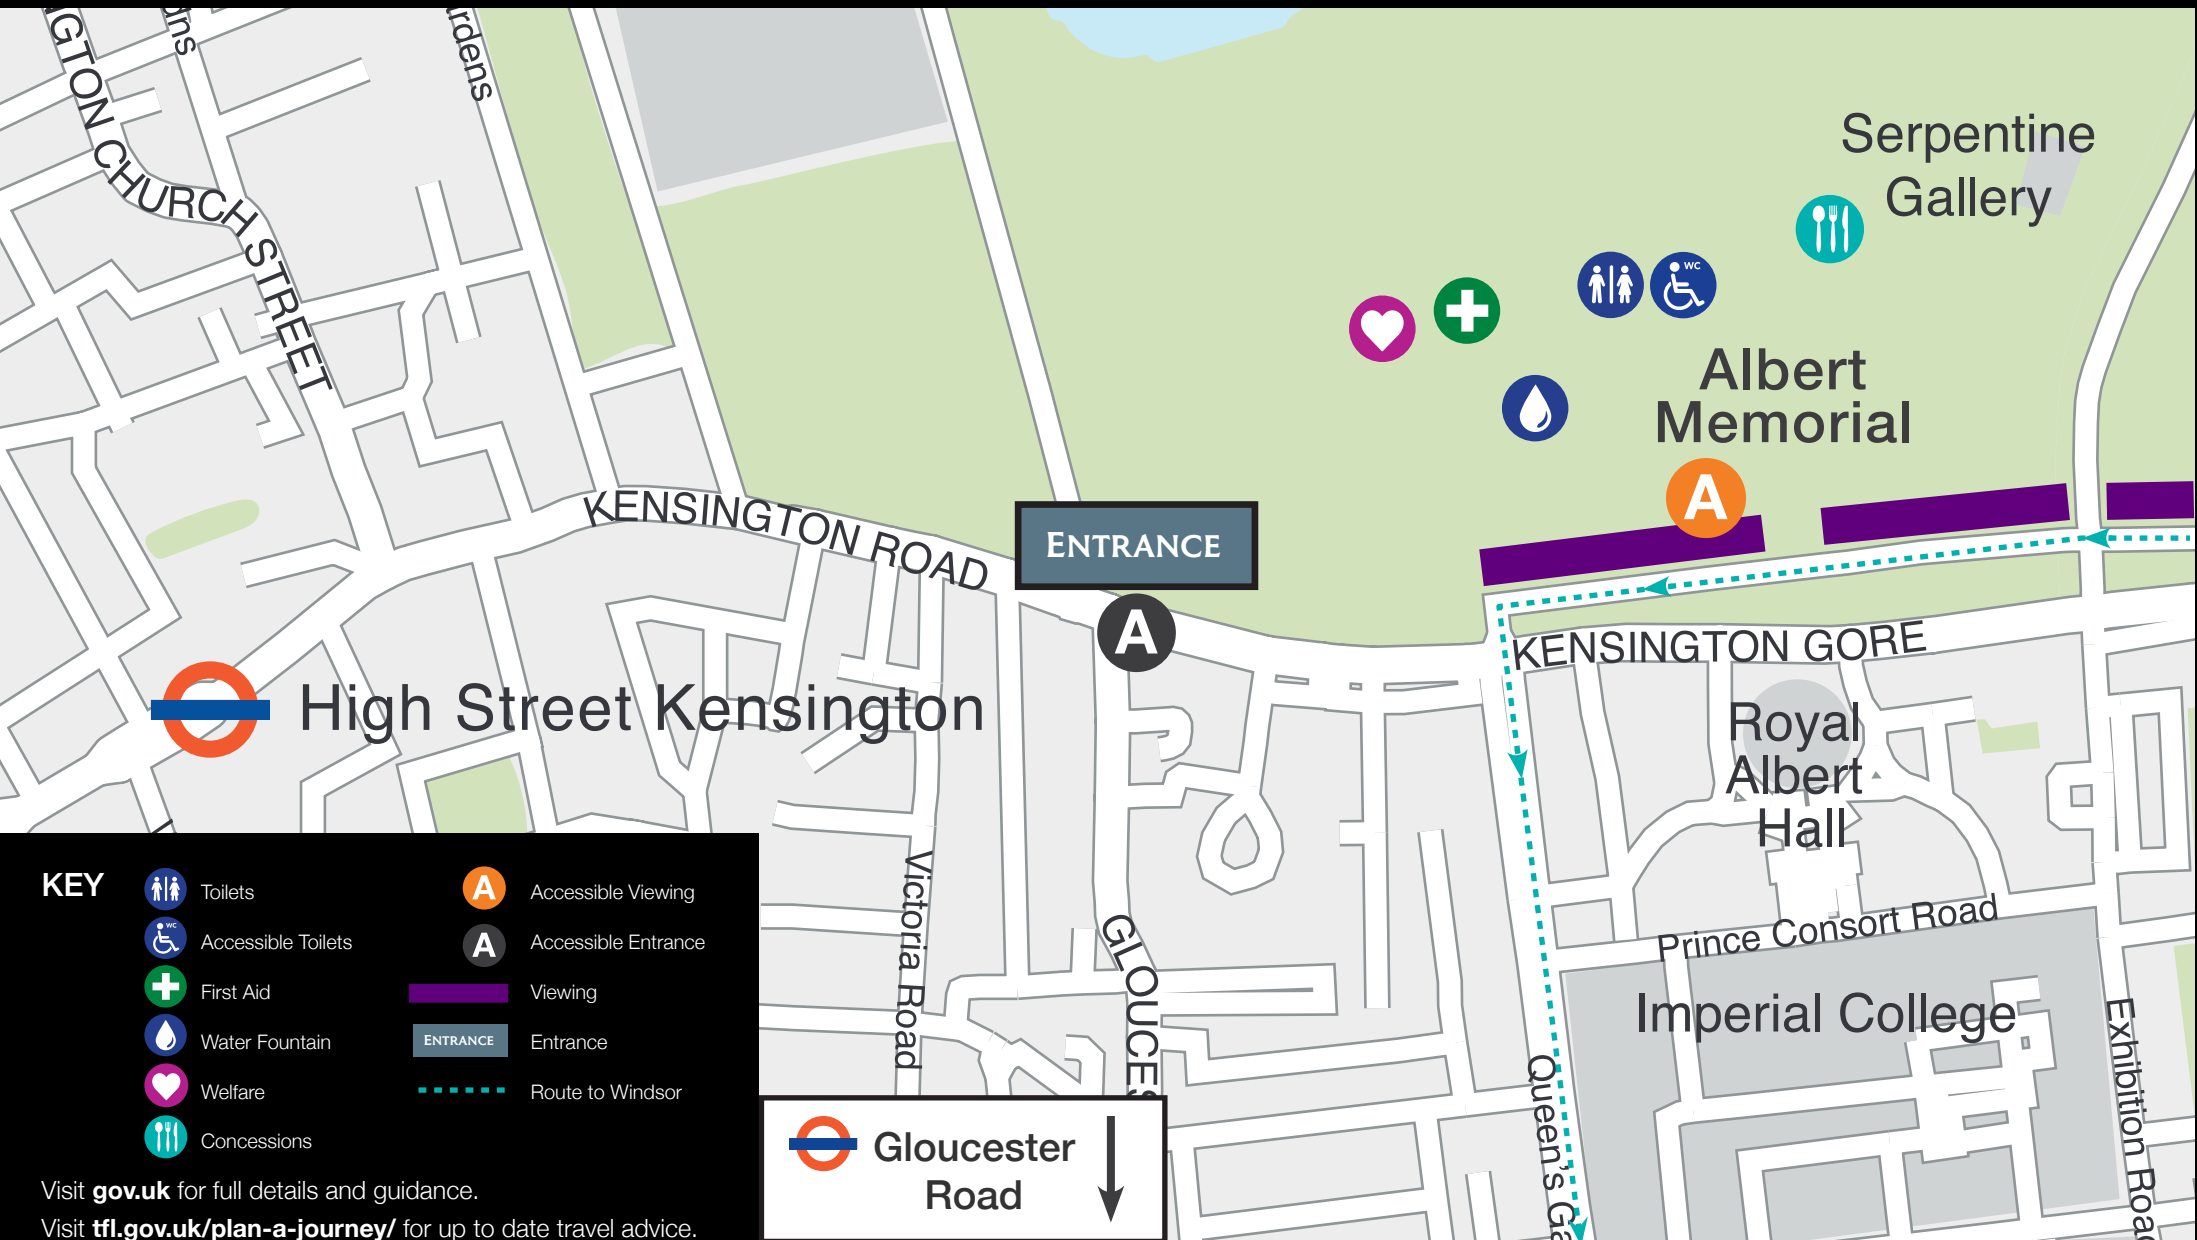

QUEEN ELIZABETH II  
STATE FUNERAL - MONDAY 19<sup>TH</sup> SEPTEMBER 2022

# ALBERT MEMORIAL VIEWING AREA

KEY	
	Toilets
	Accessible Toilets
	First Aid
	Water Fountain
	Welfare
	Concessions
	Accessible Viewing
	Accessible Entrance
	Viewing
	Entrance
	Route to Windsor

Visit [gov.uk](http://gov.uk) for full details and guidance.  
Visit [tfl.gov.uk/plan-a-journey/](http://tfl.gov.uk/plan-a-journey/) for up to date travel advice.