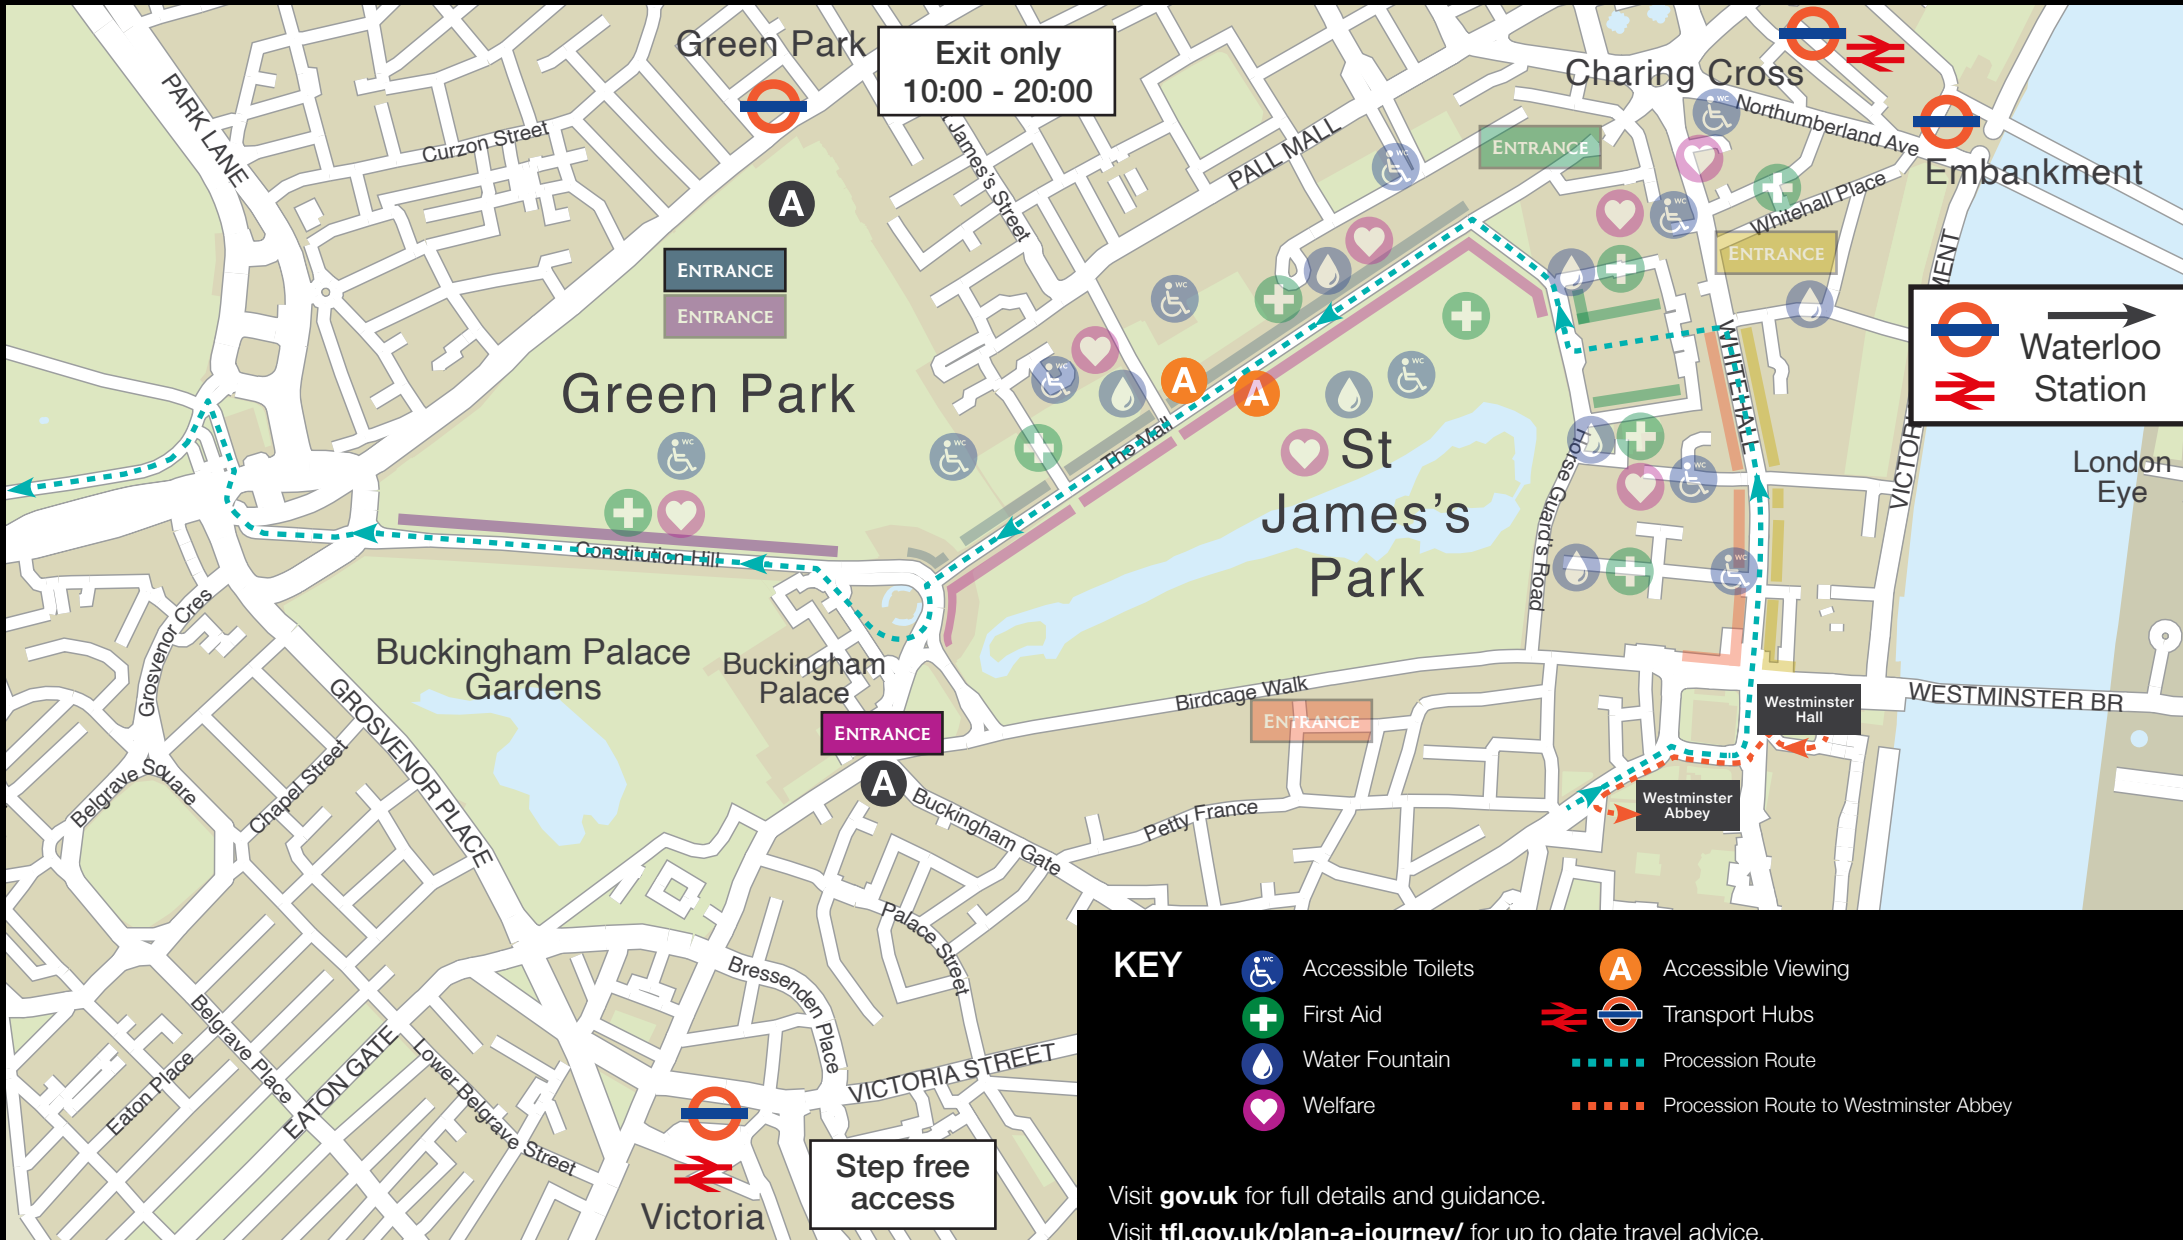

QUEEN ELIZABETH II  
STATE FUNERAL - MONDAY 19<sup>TH</sup> SEPTEMBER 2022

# CEREMONIAL ACCESSIBLE VIEWING AREAS

Visit [gov.uk](https://www.gov.uk) for full details and guidance.

Visit [tfl.gov.uk/plan-a-journey/](https://www.tfl.gov.uk/plan-a-journey/) for up to date travel advice.