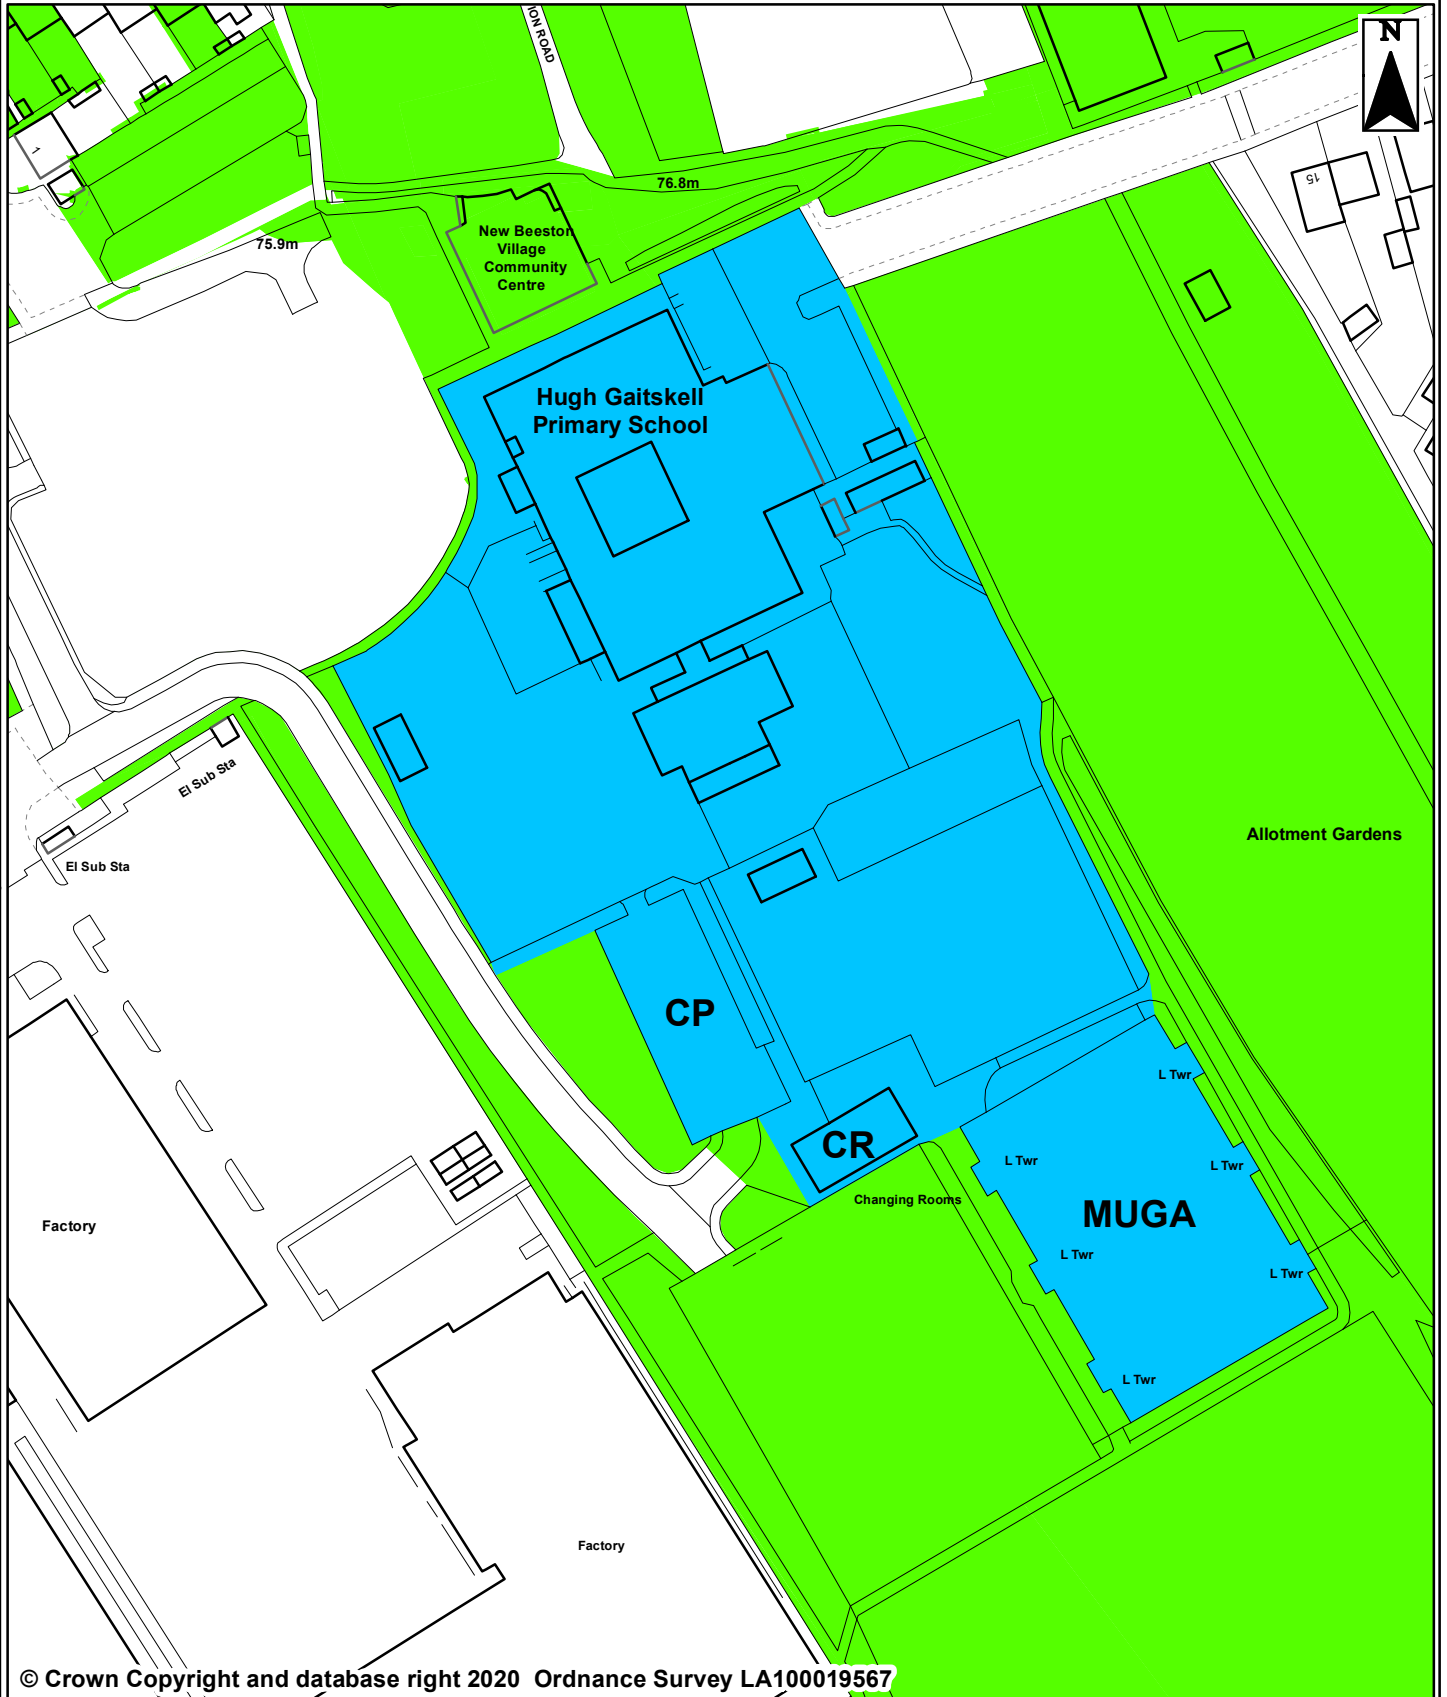

**HUGH GAITSKELL PRIMARY SCHOOL  
ST. ANTHONYS DRIVE  
BEESTON  
LEEDS LS11**

© Crown Copyright and database right 2020 Ordnance Survey LA100019567

You are not permitted to copy, sub-licence, distribute or sell any of this data to third parties in any form.  
Produced by Land Records, City Development, Leeds City Council

PREP BY: M. CHRISTIAN  
DATE SAVED: 24/05/2022  
OS No: SE2830NE  
SCALE: 1:1,250

**PLAN No 18825/F**