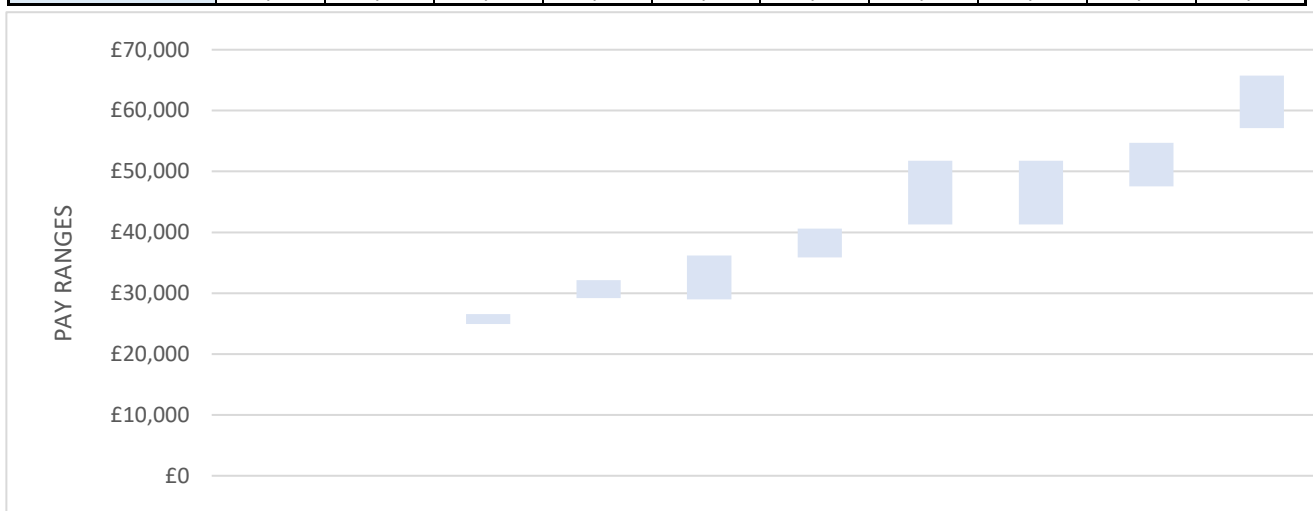

National pay structure										
Pay range	A	B	C	D	E	F	Vets Band C	G	H	J
Grade equivalent	AA	AO	EO	HEO	FS	SEO		VO/SEO	Grade 7	Grade 6
Pre-award max	£18,533	£21,048	£26,584	£32,160	£36,180	£40,613	£51,763	£51,763	£54,728	£65,740
Post-award max	£18,783	£21,298	£26,584	£32,160	£36,180	£40,613	£51,763	£51,763	£54,728	£65,740

Post-award min	£18,783	£21,298	£24,918	£29,179	£29,000	£35,895	£41,292	£41,292	£47,549	£57,114
Pre-award min	£18,533	£21,048	£24,918	£29,179	£29,000	£35,895	£41,292	£41,292	£47,549	£57,114

London pay structure										
Pay range	A	B	C	D	E	F	Vets Band C	G	H	J
Grade equivalent	AA	AO	EO	HEO	FS	SEO		VO/SEO	Grade 7	Grade 6
Pre-award max	£21,330	£24,369	£29,806	£35,888	£36,180	£43,847	£55,566	£55,566	£60,188	£71,019
Post-award max	£21,580	£24,369	£29,806	£35,888	£36,180	£43,847	£55,566	£55,566	£60,188	£71,019

Post-award min	£21,580	£24,369	£27,963	£32,557	£29,000	£38,751	£44,266	£44,266	£52,289	£61,707
Pre-award min	£21,330	£24,369	£27,963	£32,557	£29,000	£38,751	£44,266	£44,266	£52,289	£61,707