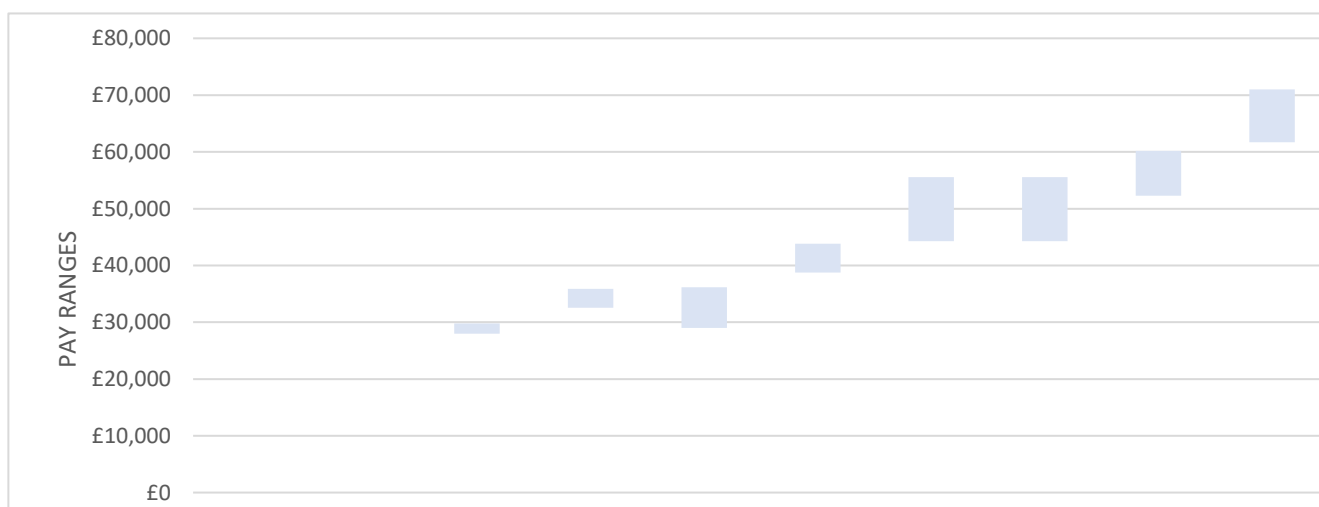

National pay structure										
Pay range	A	B	C	D	E	F	Vets Band C	G	H	J
Grade equivalent	AA	AO	EO	HEO	FS	SEO		VO/SEO	Grade 7	Grade 6
Pre-award max	£18,533	£21,048	£26,584	£32,160	£36,180	£40,613	£51,763	£51,763	£54,728	£65,740
Post-award max	£18,783	£21,298	£26,584	£32,160	£36,180	£40,613	£51,763	£51,763	£54,728	£65,740

Post-award min	£18,783	£21,298	£24,918	£29,179	£29,000	£35,895	£41,292	£41,292	£47,549	£57,114
Pre-award min	£18,533	£21,048	£24,918	£29,179	£29,000	£35,895	£41,292	£41,292	£47,549	£57,114

London pay structure										
Pay range	A	B	C	D	E	F	Vets Band C	G	H	J
Grade equivalent	AA	AO	EO	HEO	FS	SEO		VO/SEO	Grade 7	Grade 6
Pre-award max	£21,330	£24,369	£29,806	£35,888	£36,180	£43,847	£55,566	£55,566	£60,188	£71,019
Post-award max	£21,580	£24,369	£29,806	£35,888	£36,180	£43,847	£55,566	£55,566	£60,188	£71,019

Post-award min	£21,580	£24,369	£27,963	£32,557	£29,000	£38,751	£44,266	£44,266	£52,289	£61,707
Pre-award min	£21,330	£24,369	£27,963	£32,557	£29,000	£38,751	£44,266	£44,266	£52,289	£61,707