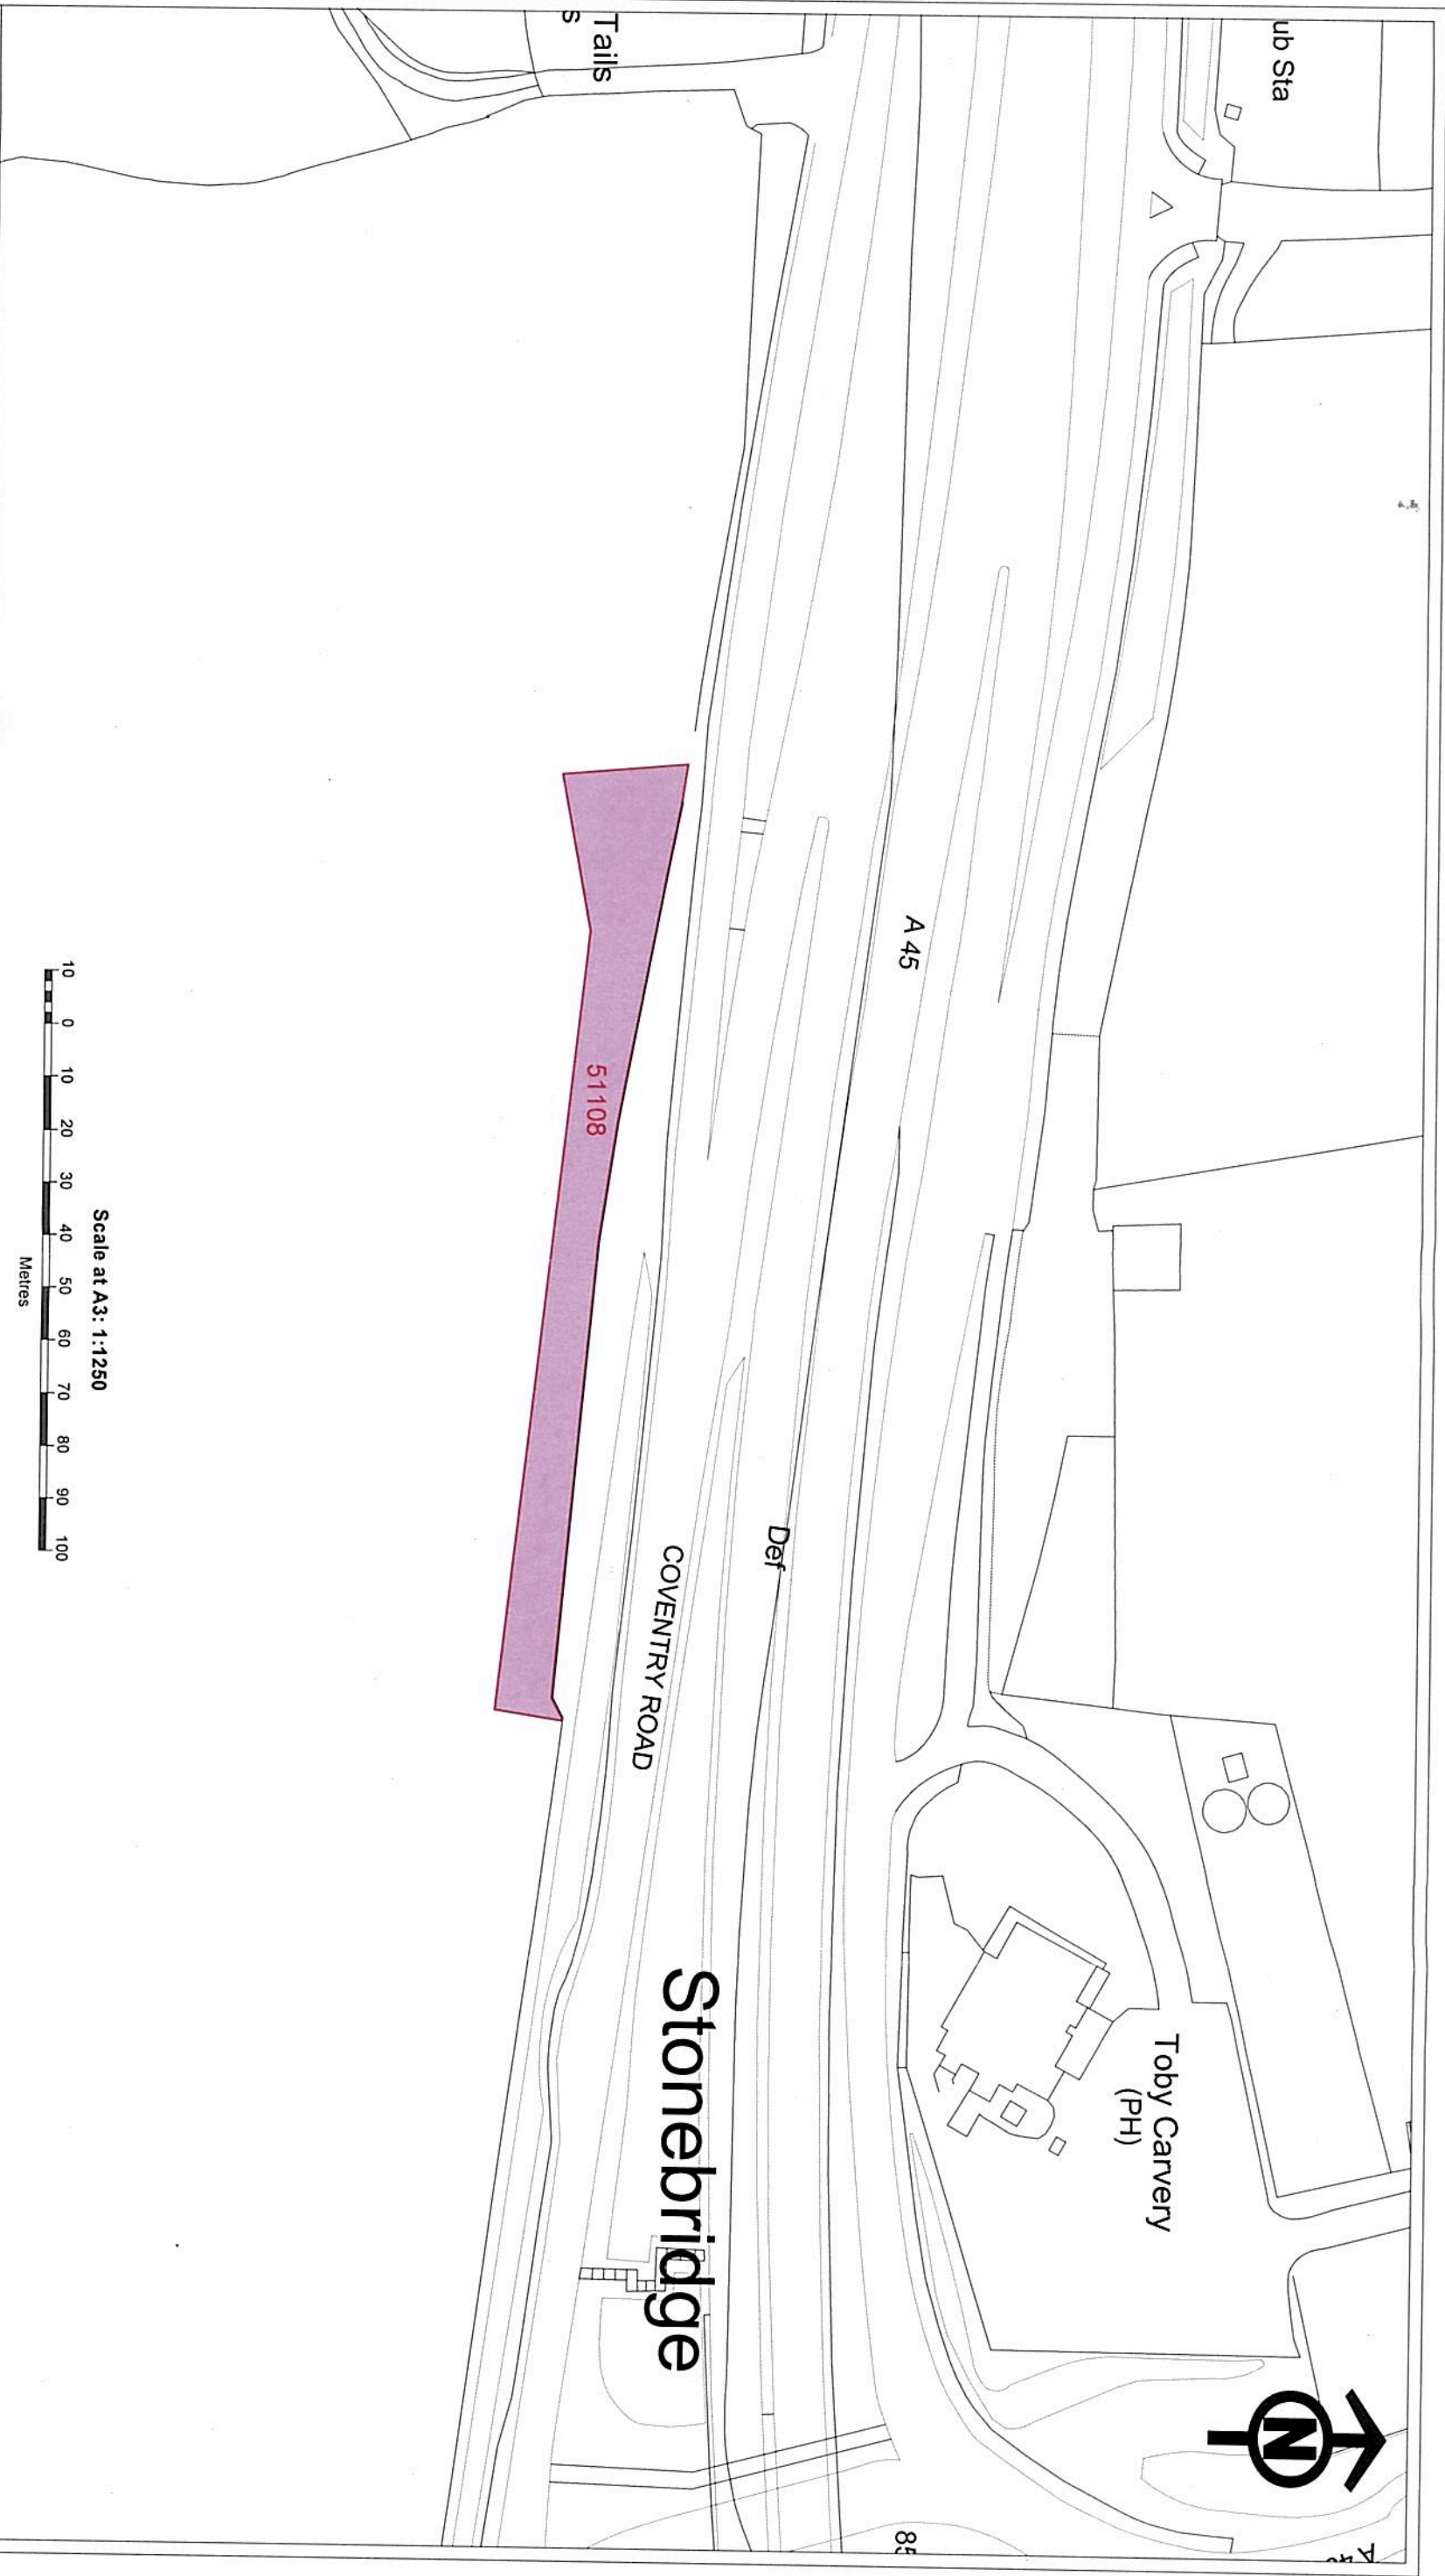

The CORPORATE SEAL of the
SECRETARY OF STATE
hereunto affixed to this deed
is authenticated by

.....
[Signature]

Authorised by the Secretary of State for Transport

Dated 20th February 2020

9595