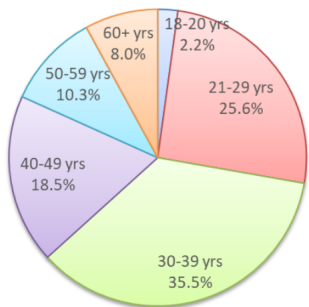

The average daily prison population for 2020/21 was 1,448

29.8%

Receptions into immediate custody decreased 29.8% compared to last year

Prison Receptions under Sentence of Immediate Custody by Principal Offence

Demographic Comparisons

Average Daily Prison Population under Sentence of Immediate Custody by Current Age

The 30 to 39 age band made up the largest proportion of the immediate custody prisoner population (35.5%)