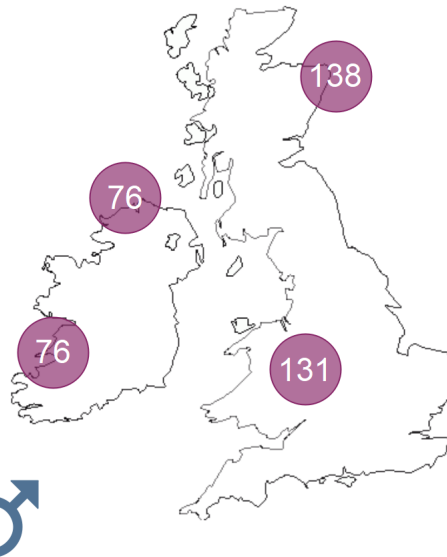

The 30 to 39 age band made up the largest proportion of the immediate custody prisoner population (35.5%)

Prisoners per 100,000 of the population