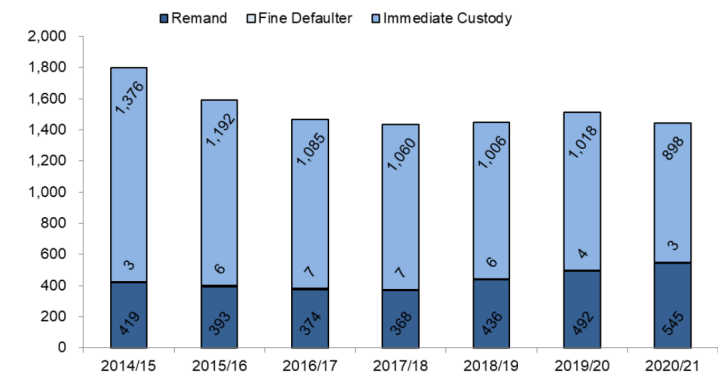

The average daily prison population for 2020/21 was 1,448

29.8%

Receptions into immediate custody decreased 29.8% compared to last year

Prison Receptions under Sentence of Immediate Custody by Principal Offence

Demographic Comparisons

Average Daily Prison Population under Sentence of Immediate Custody by Current Age

The 30 to 39 age band made up the largest proportion of the immediate custody prisoner population (35.5%)

Prisoners per 100,000 of the population

Prison Population Detail

Average Daily Prison Population by Prisoner Type

Average daily remand prison population increased by 10.8%
This is the highest average daily remand prison population in the past 7 years