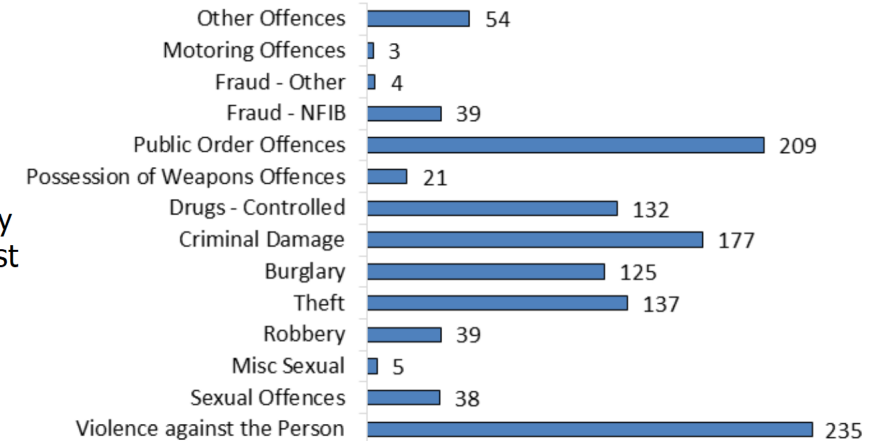

The average daily prison population for 2020/21 was 1,448

29.8%

Receptions into immediate custody decreased 29.8% compared to last year

Prison Receptions under Sentence of Immediate Custody by Principal Offence

Demographic Comparisons

Average Daily Prison Population under Sentence of Immediate Custody by Current Age

The 30 to 39 age band made up the largest proportion of the immediate custody prisoner population (35.5%)