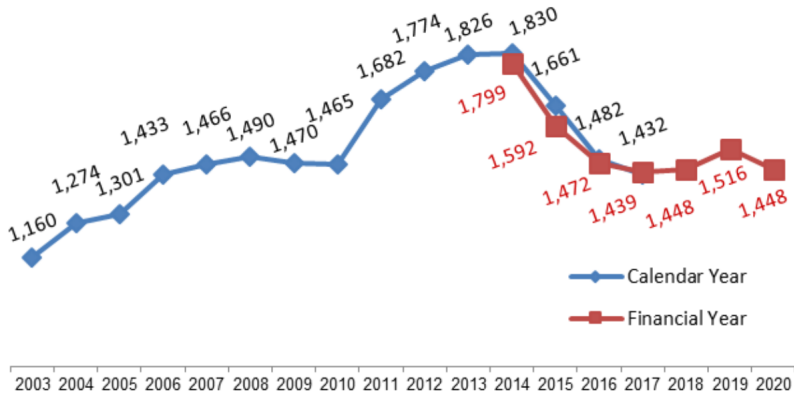

The average daily prison population for 2020/21 was 1,448

29.8%

Receptions into immediate custody decreased 29.8% compared to last year

Prison Receptions under Sentence of Immediate Custody by Principal Offence

Demographic Comparisons

Average Daily Prison Population under Sentence of Immediate Custody by Current Age

The 30 to 39 age band made up the largest proportion of the immediate custody prisoner population (35.5%)

Prisoners per 100,000 of the population

Prison Population Detail

Average Daily Prison Population by Prisoner Type

Average daily remand prison population increased by 10.8%
This is the highest average daily remand prison population in the past 7 years