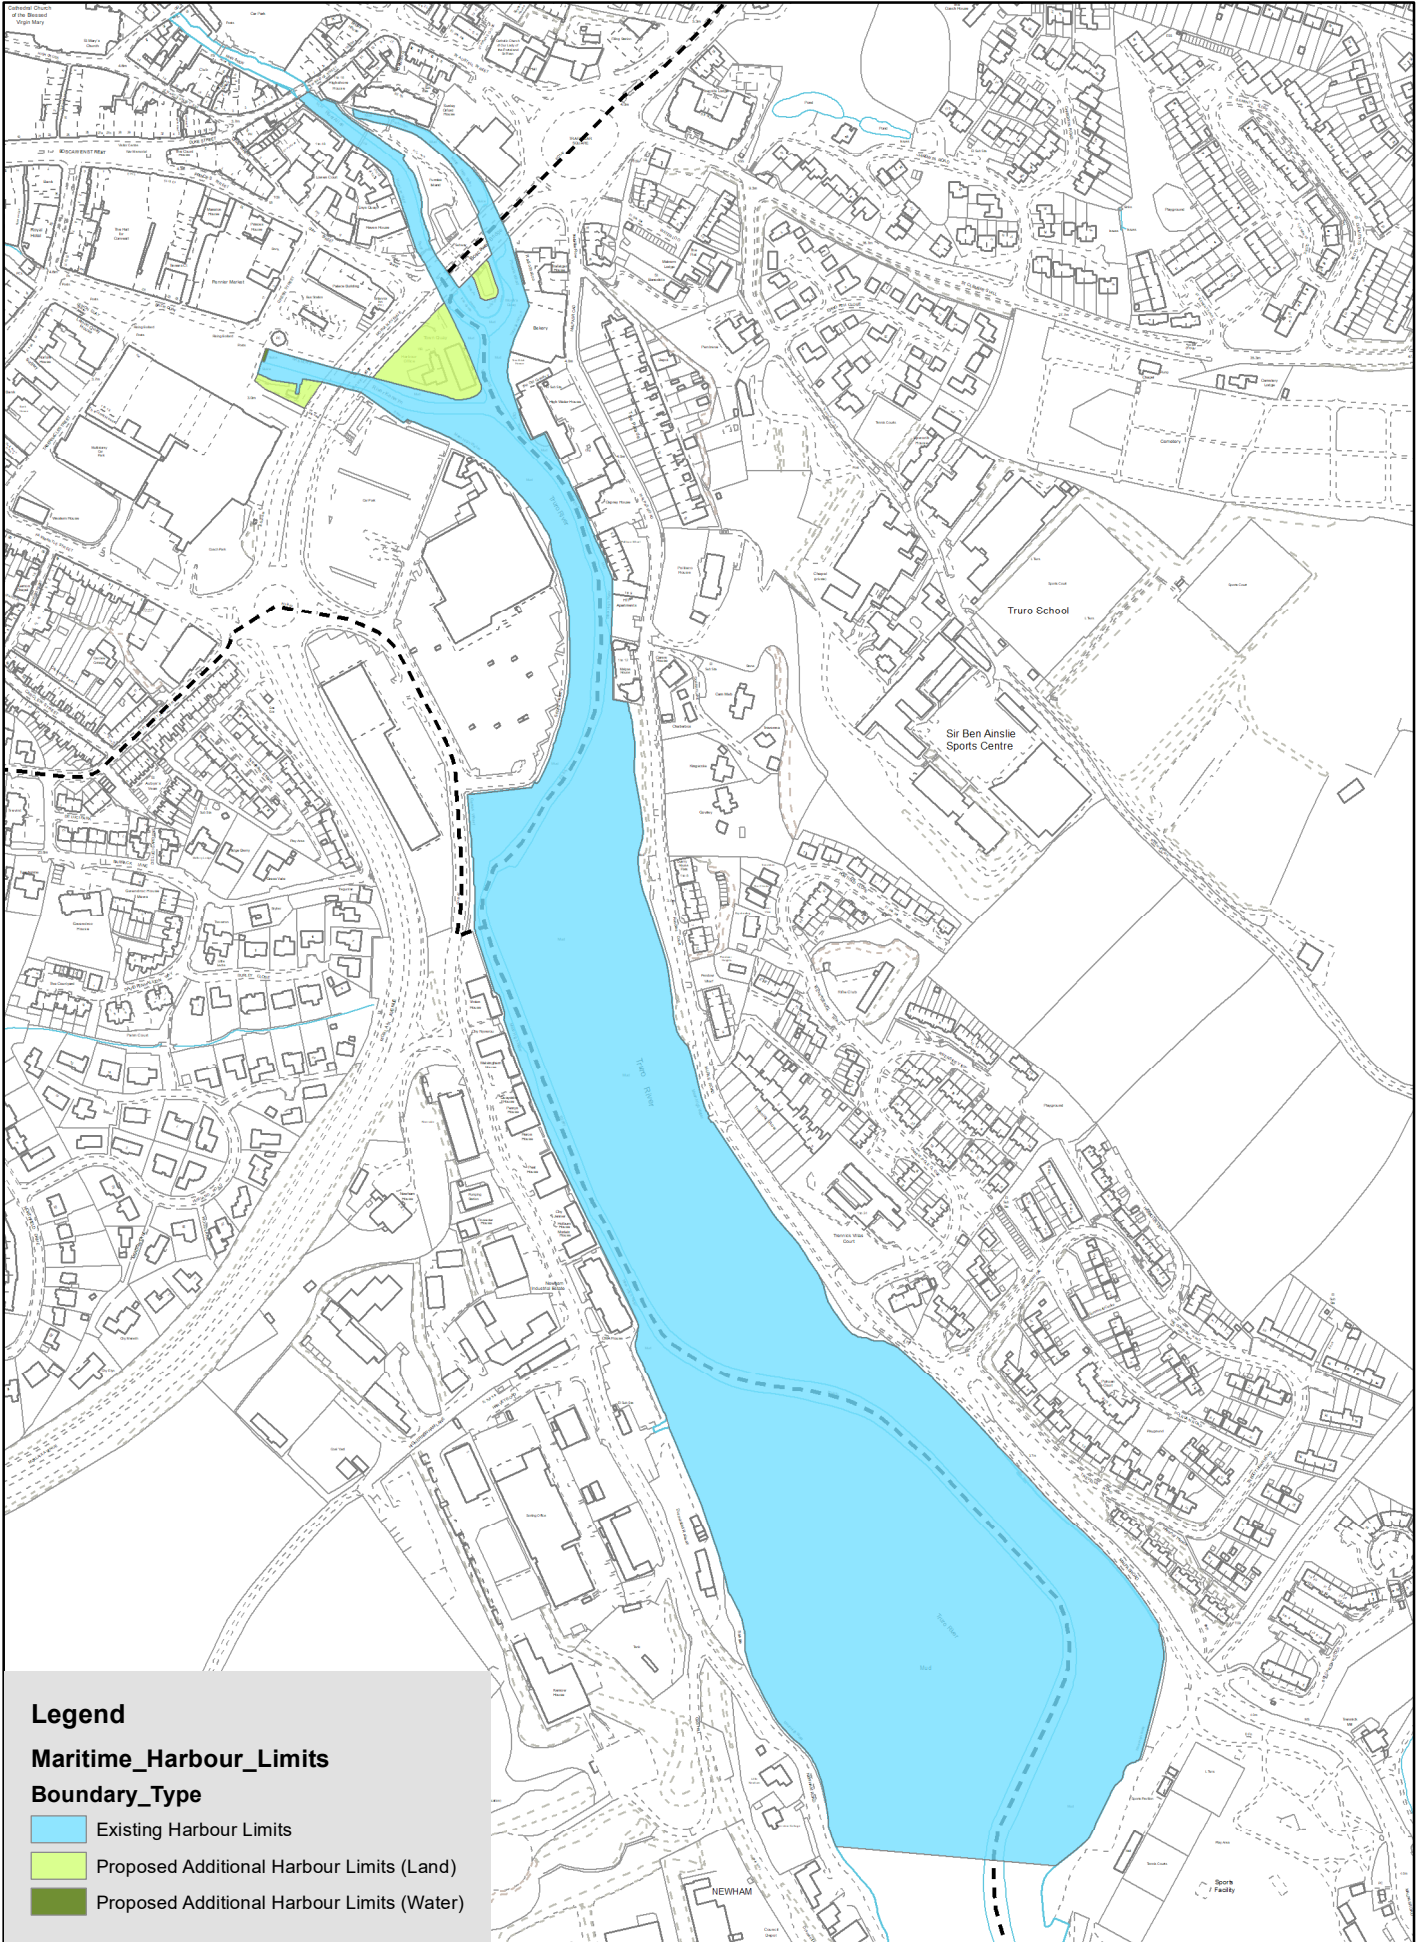

Truro River 1

Legend

Maritime_Harbour_Limits

Boundary_Type

-  Existing Harbour Limits
-  Proposed Additional Harbour Limits (Land)
-  Proposed Additional Harbour Limits (Water)