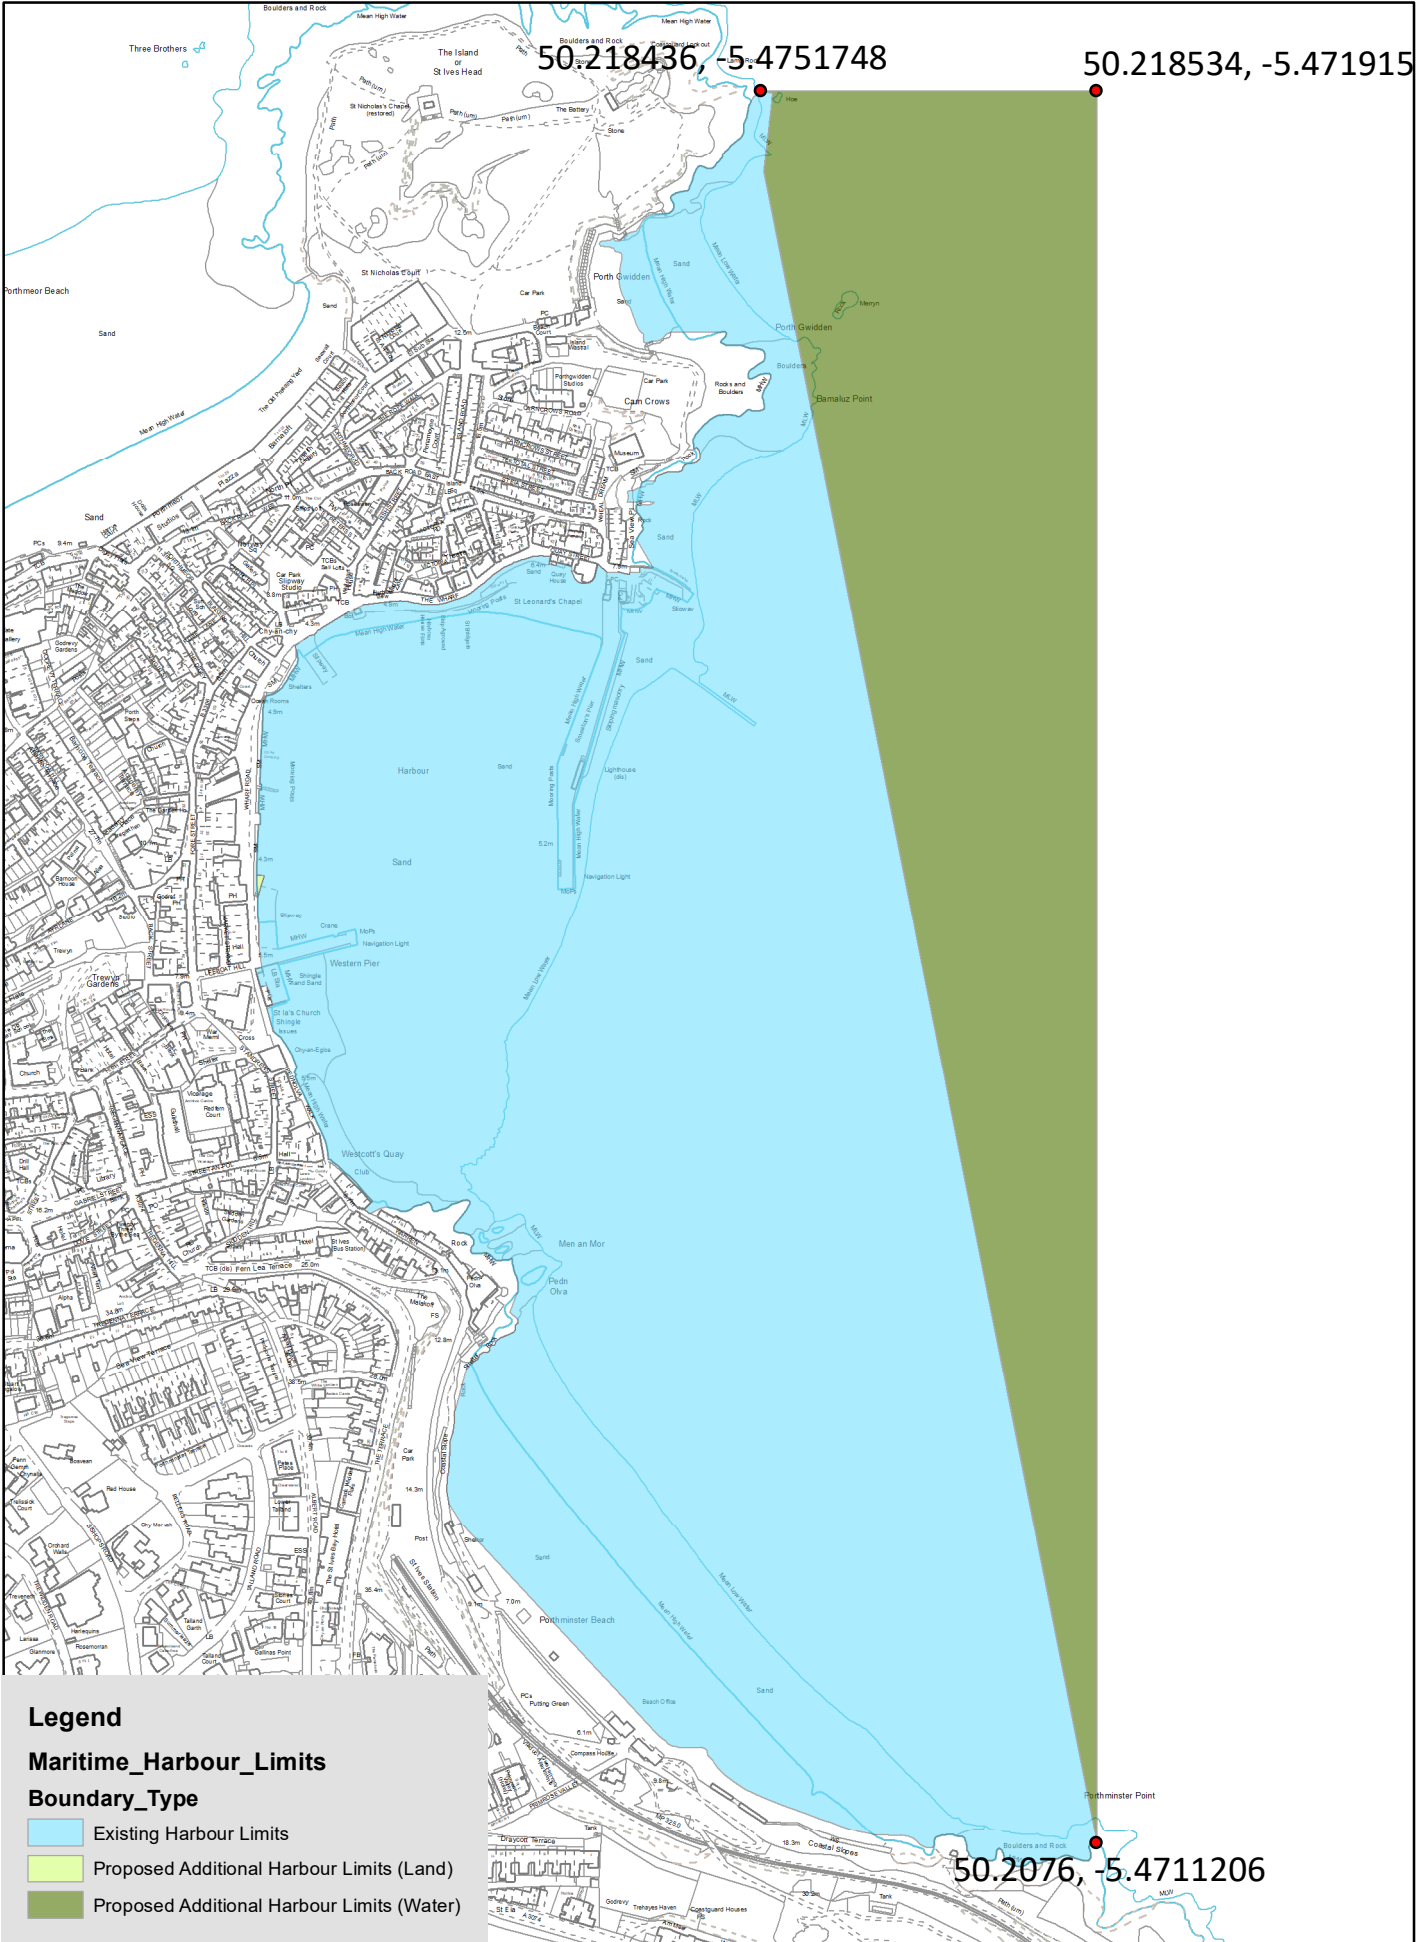

St Ives

Legend

Maritime_Harbour_Limits

Boundary_Type

-  Existing Harbour Limits
-  Proposed Additional Harbour Limits (Land)
-  Proposed Additional Harbour Limits (Water)