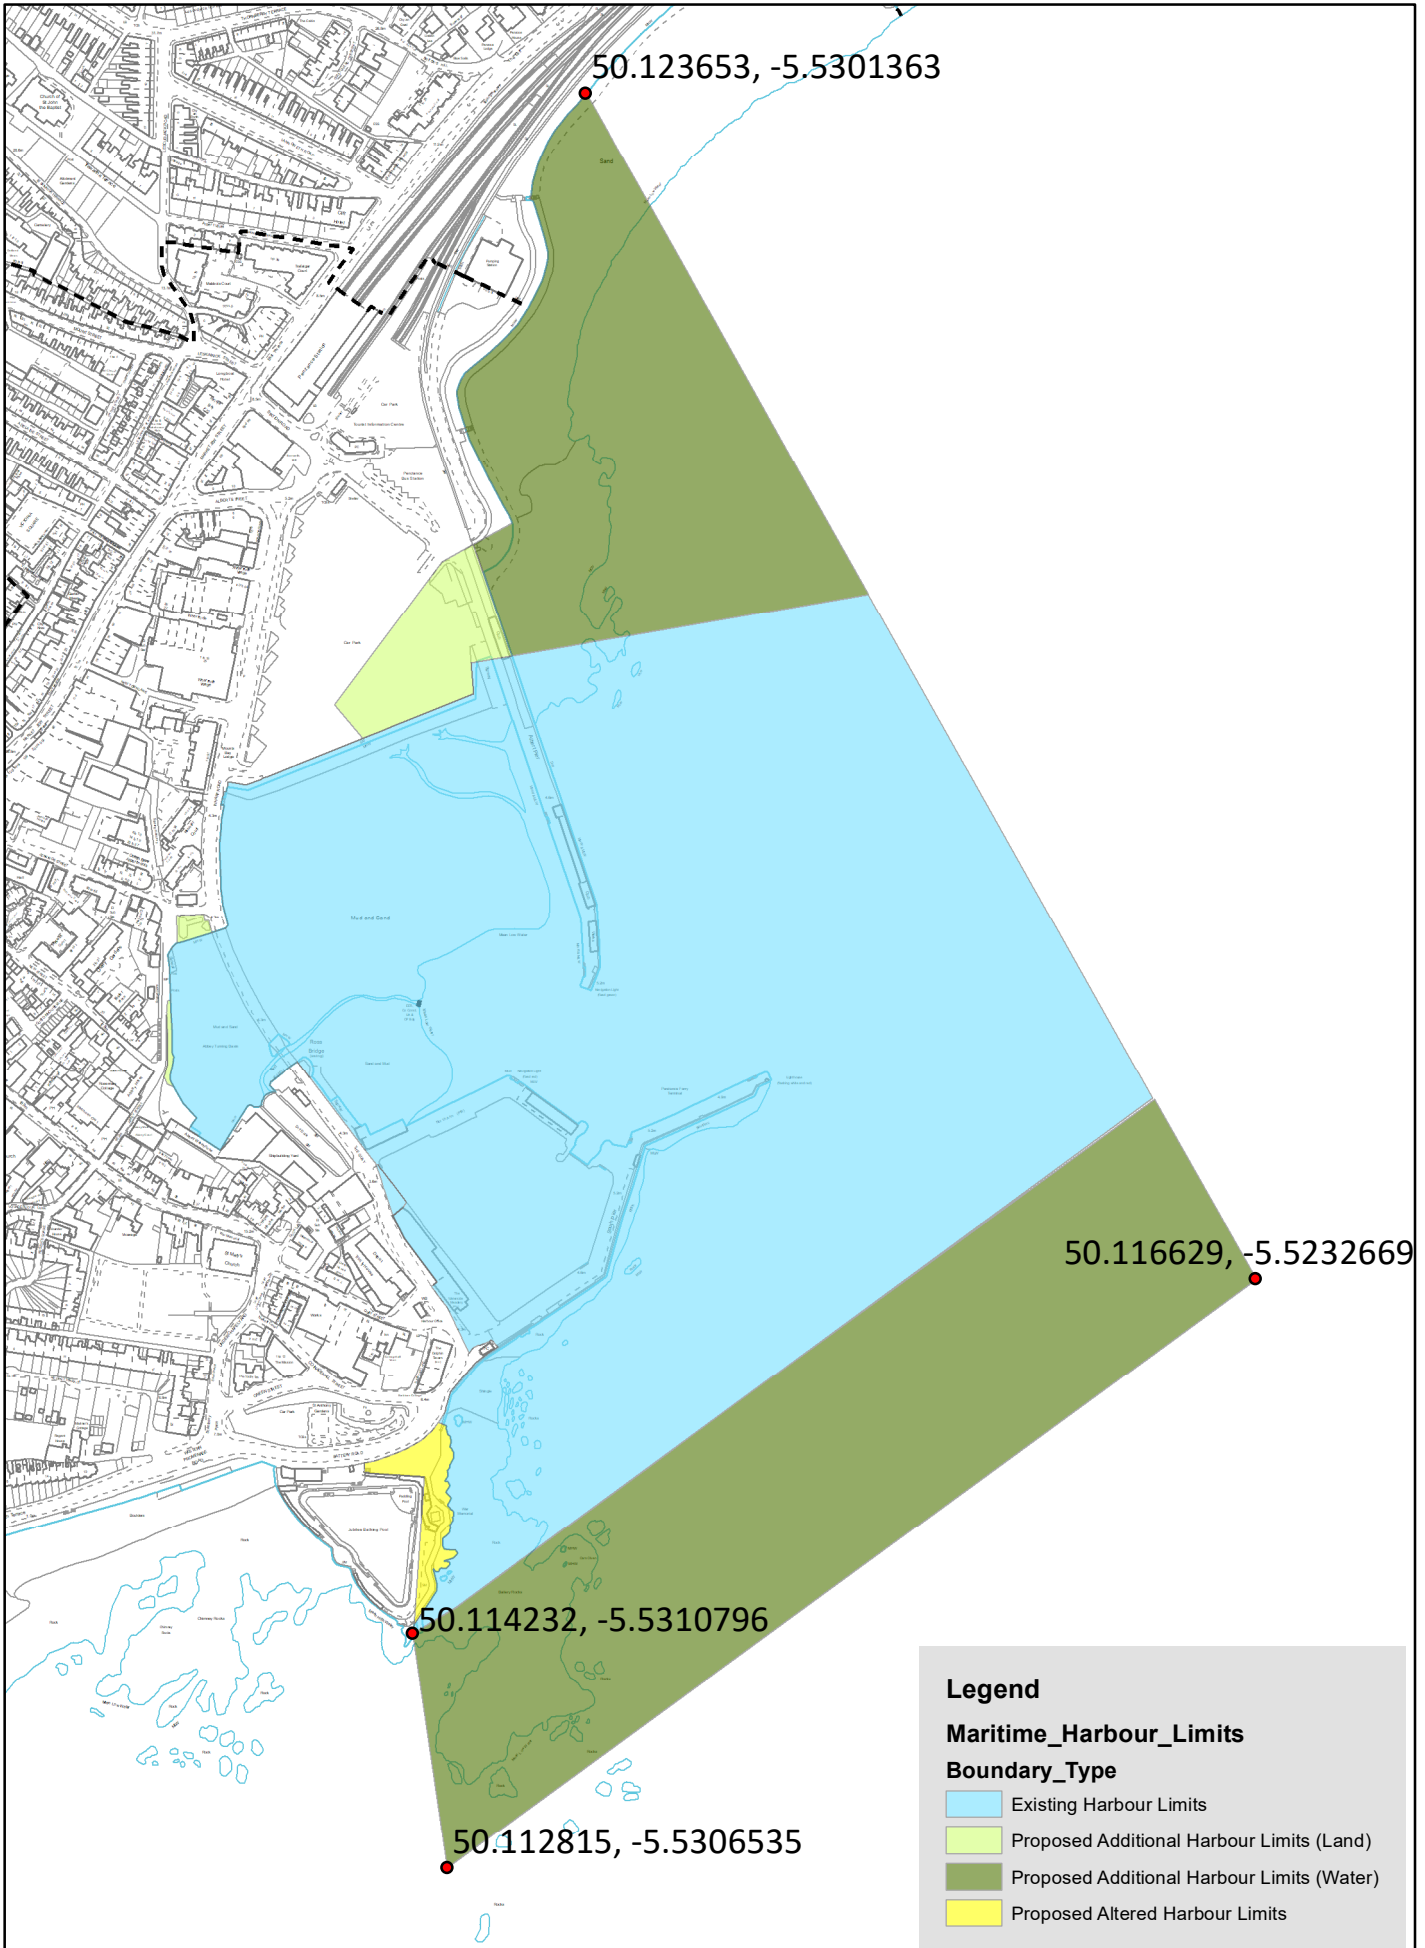

Penzance

Legend

Maritime_Harbour_Limits

Boundary_Type

-  Existing Harbour Limits
-  Proposed Additional Harbour Limits (Land)
-  Proposed Additional Harbour Limits (Water)
-  Proposed Altered Harbour Limits