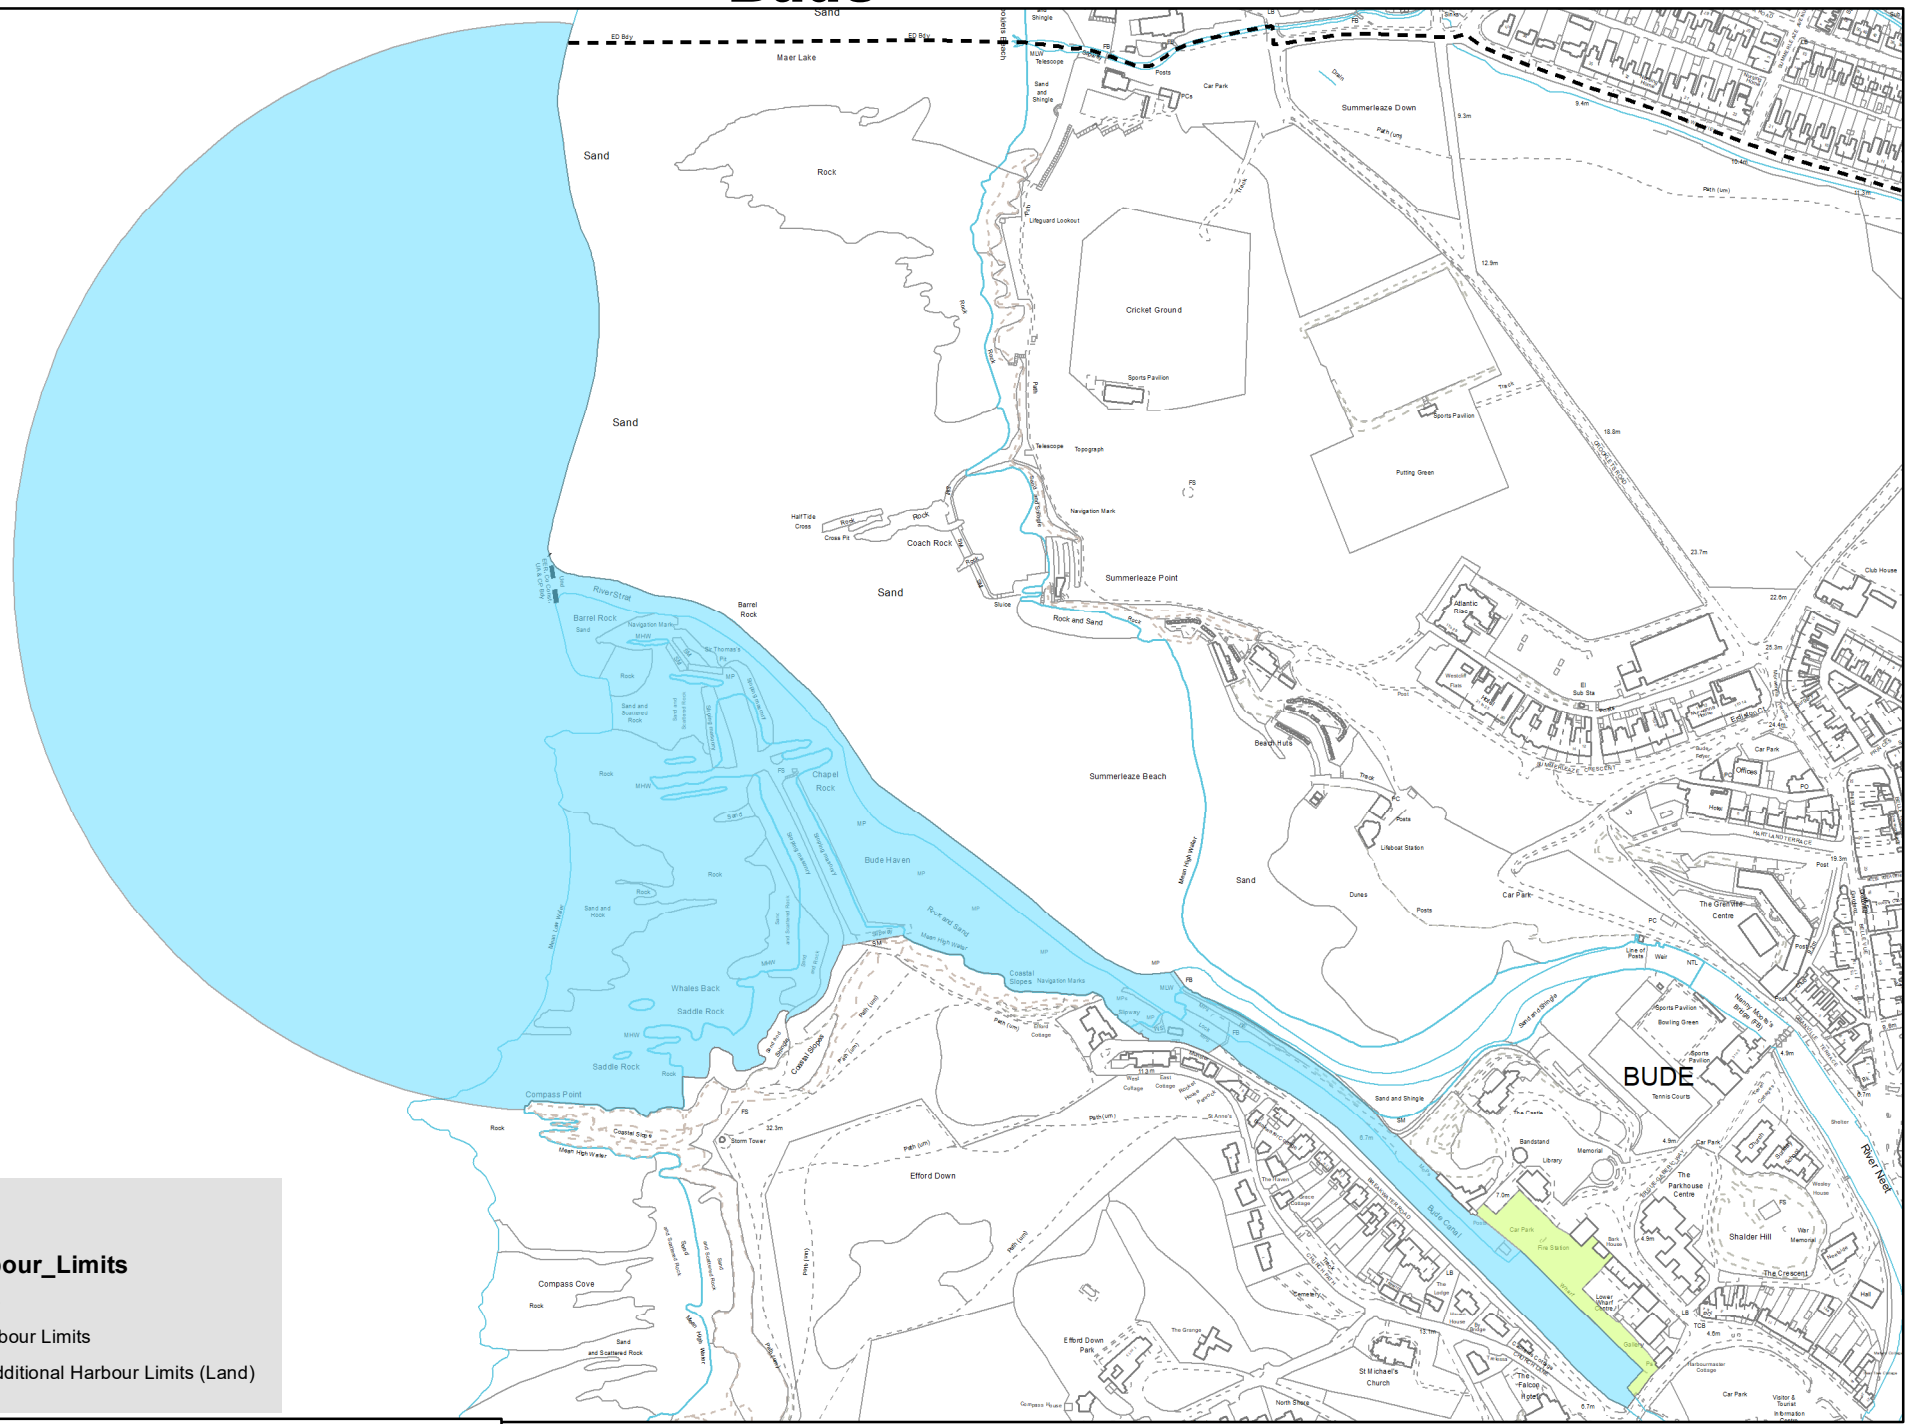

Bude

Legend

Maritime_Harbour_Limits

Boundary_Type

- Existing Harbour Limits
- Proposed Additional Harbour Limits (Land)