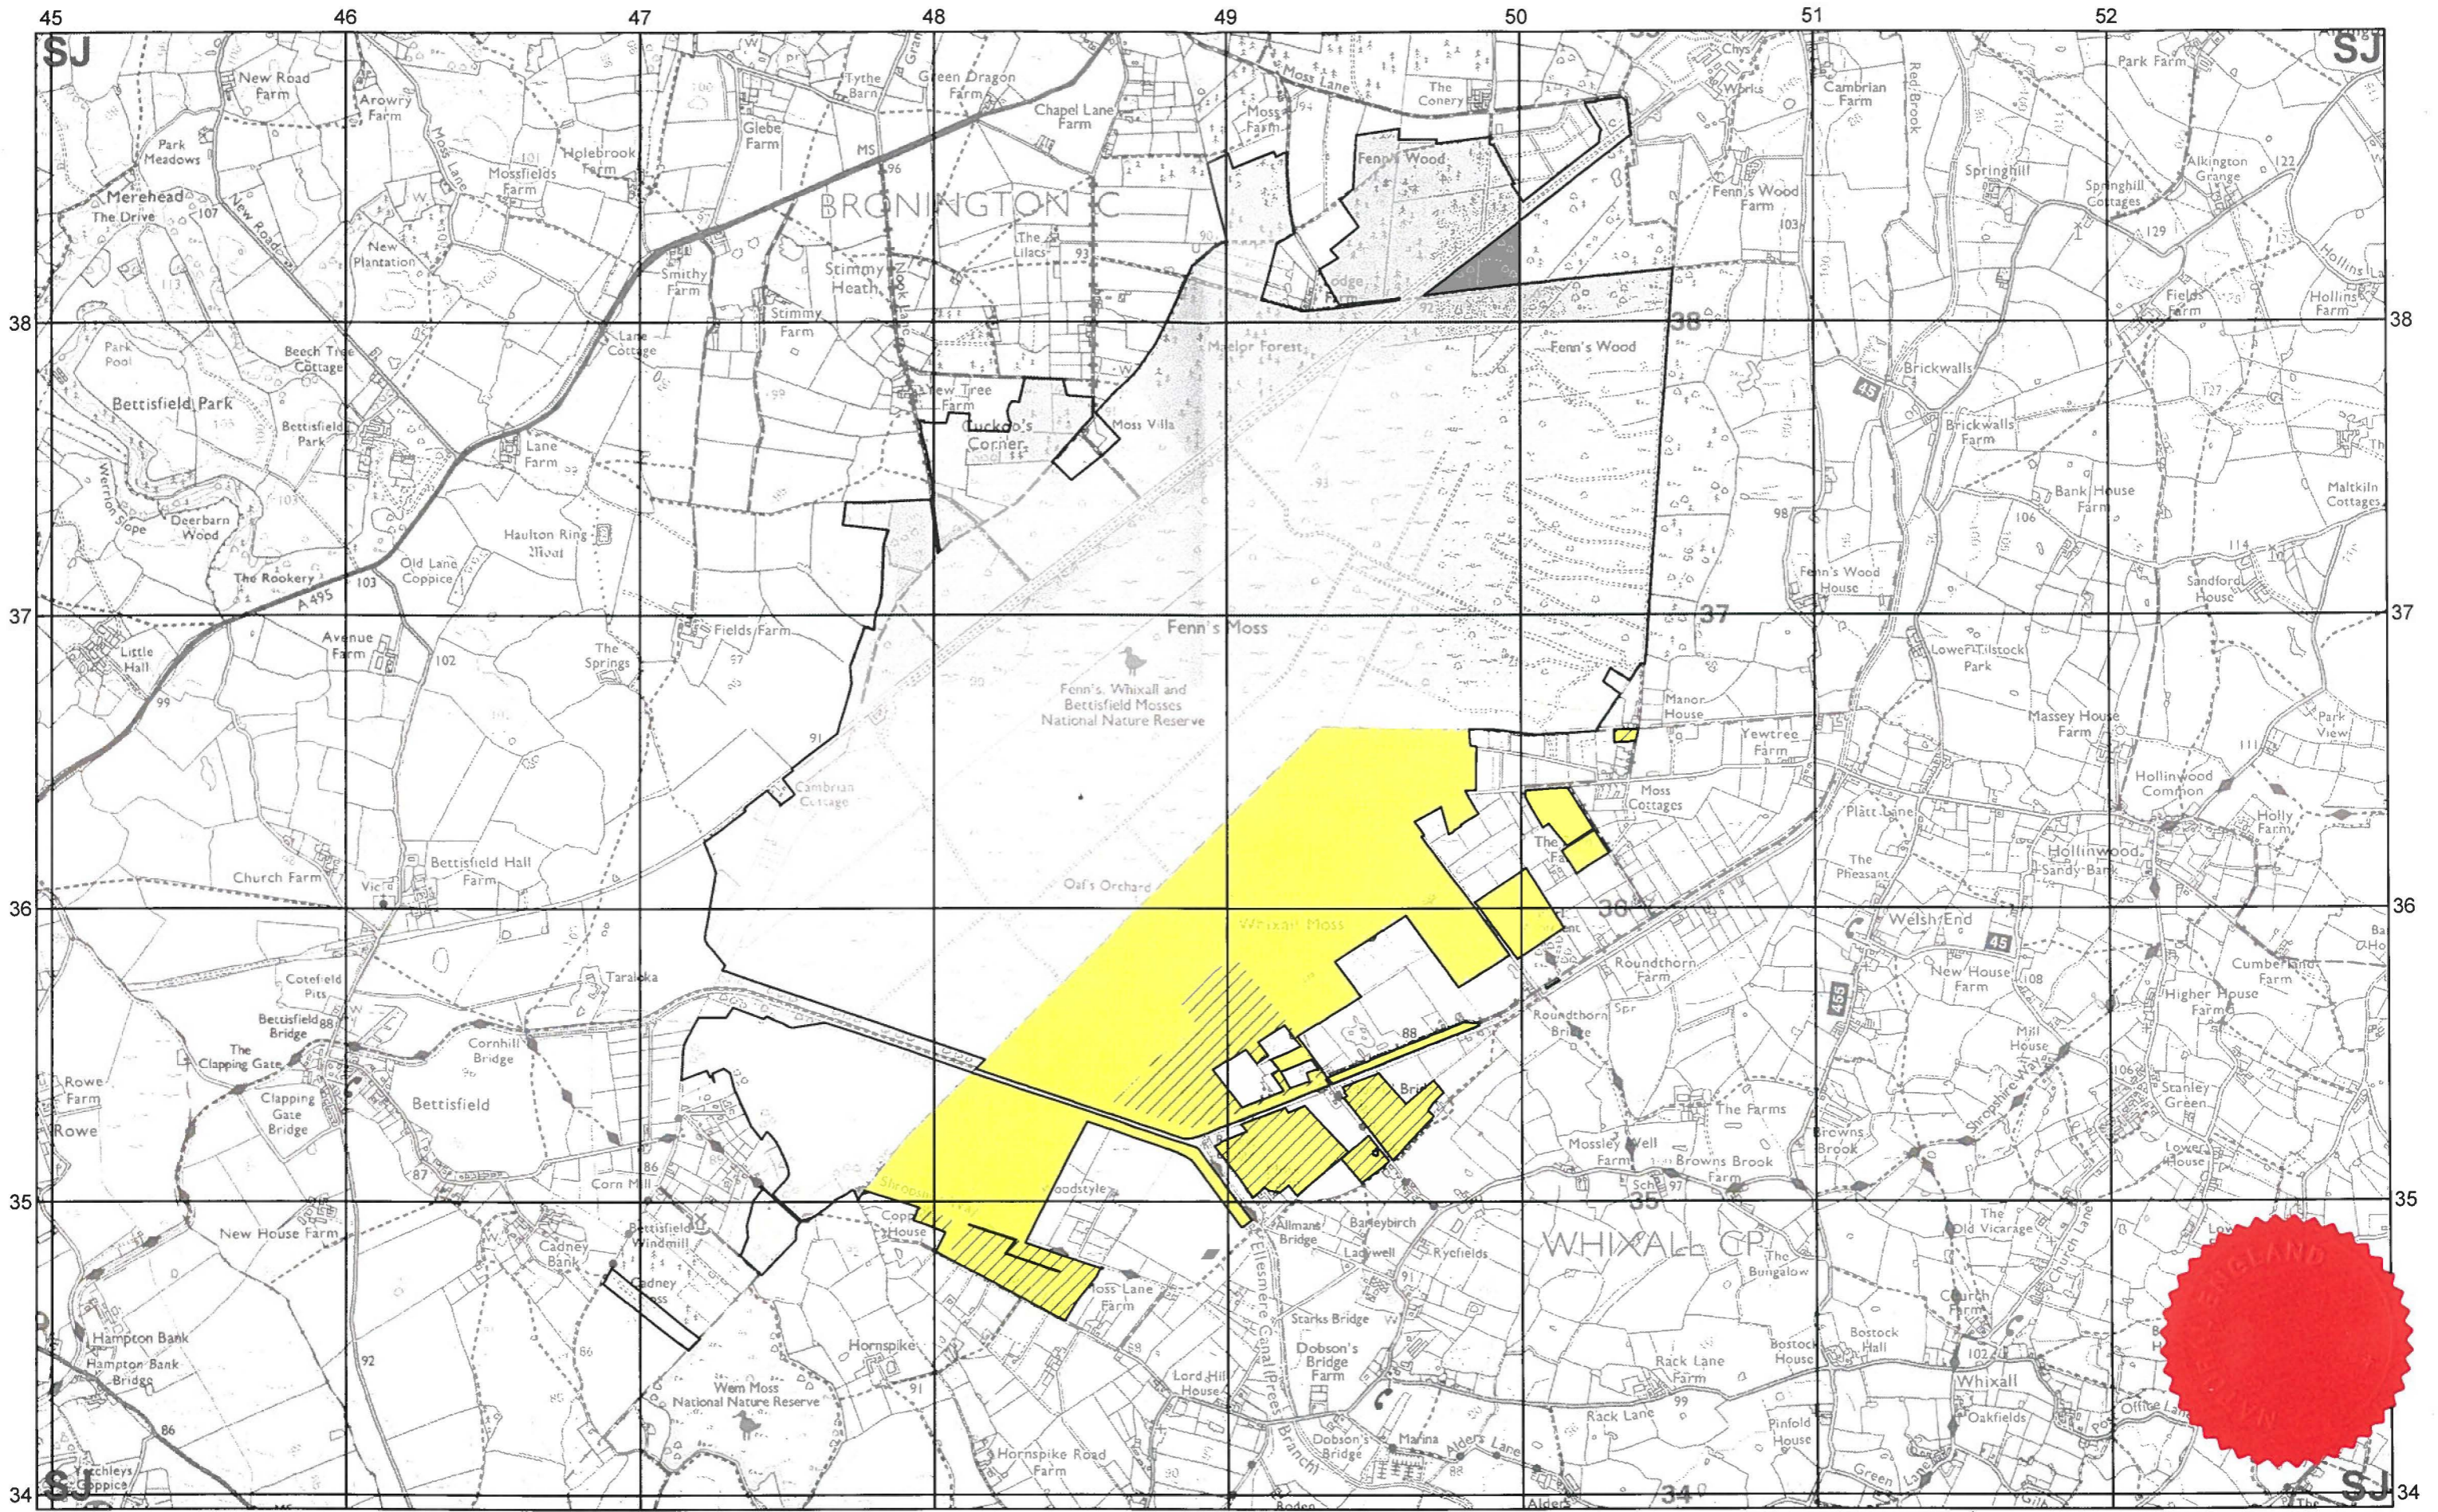

National Nature Reserve
Fenn's, Whixall & Bettisfield Mosses
Shropshire

Declaration No.05, 2021 Map A (Detail)

Note:
The boundary shown is derived from large scale Ordnance Survey Mastermap,
and may not match the background detail on this map. Definitive maps at larger scales are available on request.

Final area after extension
764.99 Hectares

Already declared
141.44 Hectares

Area of NNR Extension
39.60 Hectares

Land declared by
Natural Resources Wales
583.95 Hectares

--- National boundary

Theme ID:
1006173
Grid Ref:
SJ488366
Version:
20210513
Plotted:
14/05/2021

Scale 1:20,000 at A3

Map 1 of 1

Grid North

Reproduced by permission of Ordnance Survey on behalf of HMSO.
© Crown copyright and database right 2021.
All rights reserved. Ordnance Survey Licence number 100022021.
© Natural England 2021

[Signature]
Authorised signatory for and on
behalf of Natural England