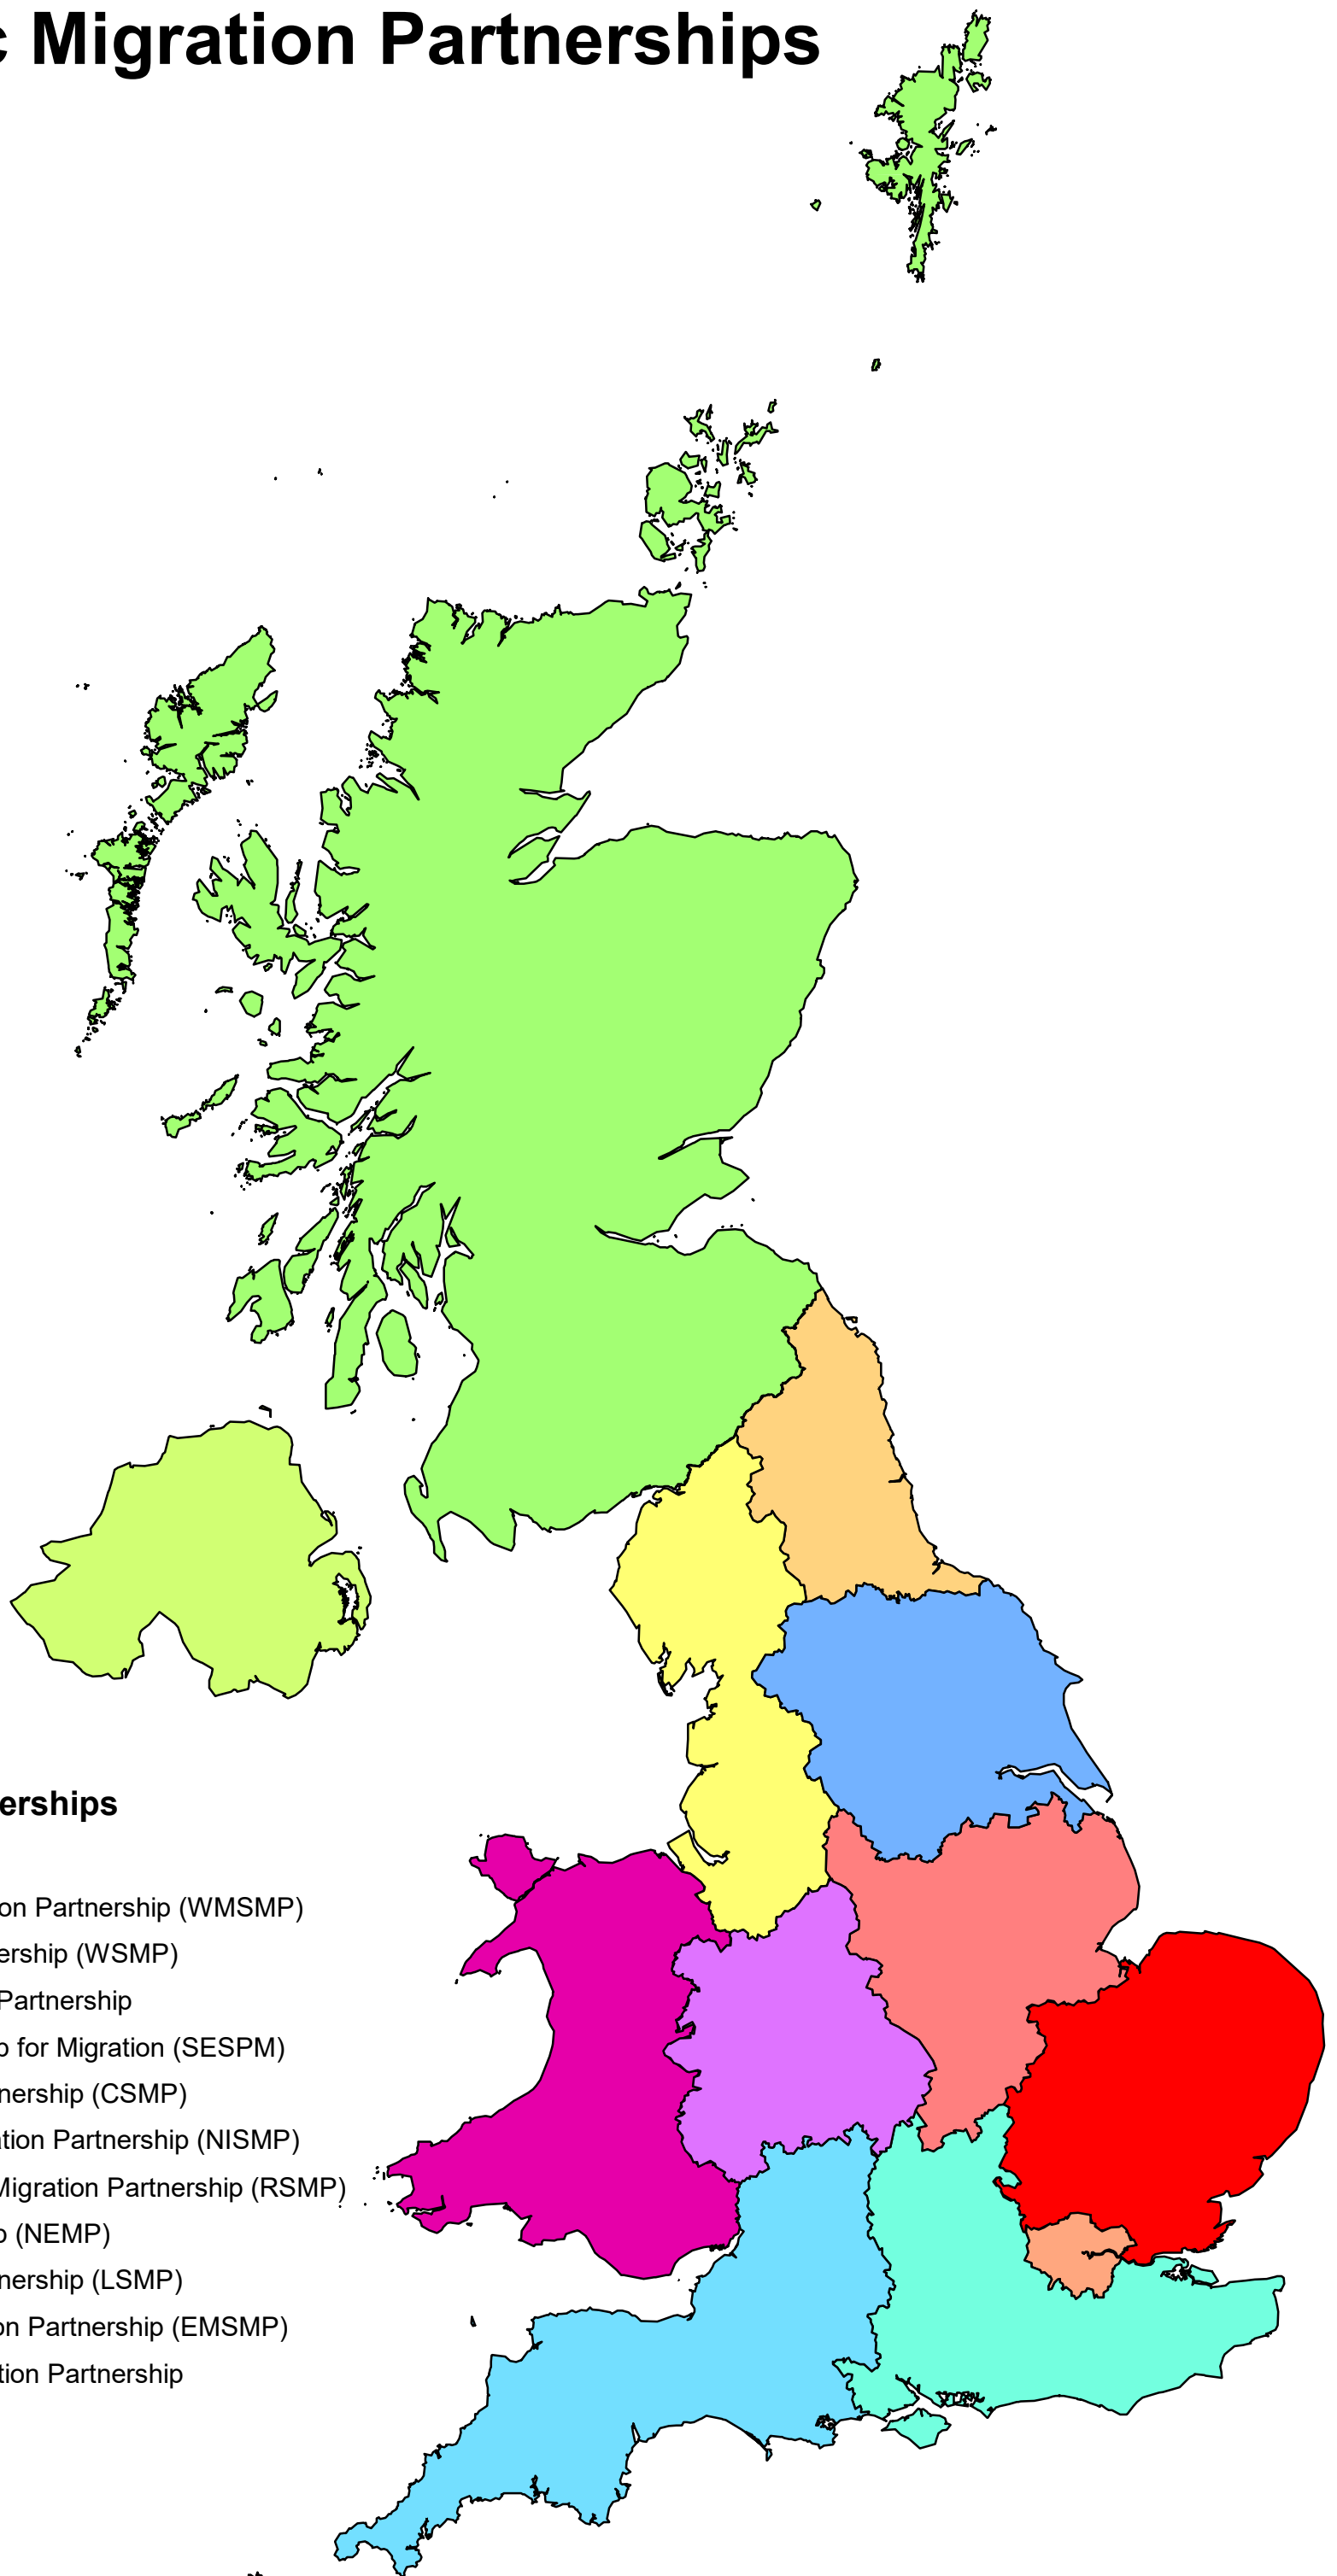

UK Strategic Migration Partnerships

UK Strategic Migration Partnerships

- Migration Yorkshire
- West Midlands Strategic Migration Partnership (WMSMP)
- Wales Strategic Migration Partnership (WSMP)
- South West Strategic Migration Partnership
- South East Strategic Partnership for Migration (SESPM)
- COSLA Strategic Migration Partnership (CSMP)
- Northern Ireland Strategic Migration Partnership (NISMP)
- North West Regional Strategic Migration Partnership (RSMP)
- North East Migration Partnership (NEMP)
- London Strategic Migration Partnership (LSMP)
- East Midlands Strategic Migration Partnership (EMSMP)
- East of England Strategic Migration Partnership